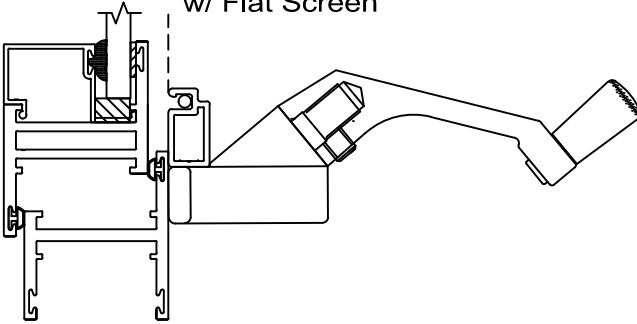

150 Series Hopper Hardware

Scale: 1"=2"

Standard

Options**

Exterior

Interior

* Also available in Pole Ring Handle.
** Other options available upon request.
*** Handles sold separately.

Scale: 1"=2"

Standard

Roto Operator
Crank Handle
w/ Flat Screen

Butt Hinge
w/ Flat Screen

Multi-Point Lock
w/ Flat Screen

Exterior

Interior

Options*

Cam Handle
w/ Wicket Screen