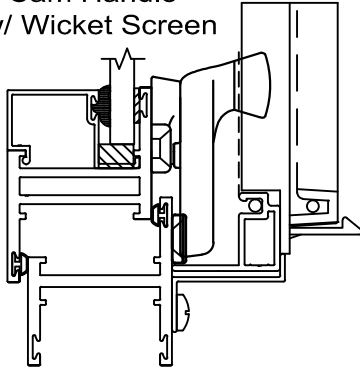

Standard

Cam Handle*
w/ Wicket Screen

4 Bar Hinge
w/ Screen

Options**

Dual Arm Roto Operator
w/ Loose Rivet 4 Bar Hinges
& Flat Screen

Custodial Lock***
w/ Wicket Screen

Security Lock
w/ Screen

Concealed Lock***

150 Series Hopper Hardware

Scale: 1"=2"

Standard

Options**

Exterior

Interior

* Also available in Pole Ring Handle.
** Other options available upon request.
*** Handles sold separately.

Scale: 1"=2"

Standard

Roto Operator
Crank Handle
w/ Flat Screen

Butt Hinge
w/ Flat Screen

Multi-Point Lock
w/ Flat Screen

Exterior

Interior

Options*

Cam Handle
w/ Wicket Screen