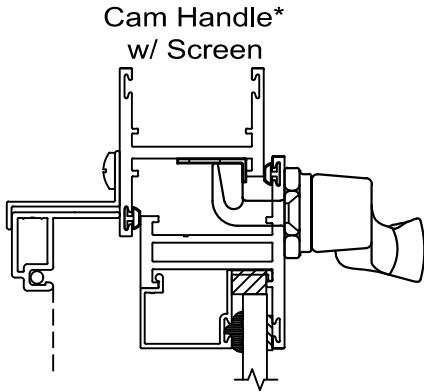

Standard

Cam Handle*
w/ Wicket Screen

4 Bar Hinge
w/ Screen

Options**

Dual Arm Roto Operator
w/ Loose Rivet 4 Bar Hinges
& Flat Screen

Custodial Lock***
w/ Wicket Screen

Security Lock
w/ Screen

Concealed Lock***

150 Series Hopper Hardware

Scale: 1"=2"

Standard

Options**

Exterior

Interior

* Also available in Pole Ring Handle.
** Other options available upon request.
*** Handles sold separately.

Scale: 1"=2"

Standard

Roto Operator
Crank Handle
w/ Flat Screen

Butt Hinge
w/ Flat Screen

Multi-Point Lock
w/ Flat Screen

Exterior

Interior

Options*

Cam Handle
w/ Wicket Screen