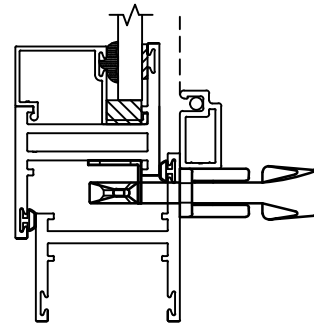

150 Series Hopper Hardware

Scale: 1"=2"

Standard

Options**

Exterior

Interior

* Also available in Pole Ring Handle.
** Other options available upon request.
*** Handles sold separately.

Scale: 1"=2"

Standard

Roto Operator
Crank Handle
w/ Flat Screen

Butt Hinge
w/ Flat Screen

Multi-Point Lock
w/ Flat Screen

Exterior

Interior

Options*

Cam Handle
w/ Wicket Screen

4 Bar Casement Hinge**
w/ Screen

* Other options available upon request.

** Requires Cam Handle.