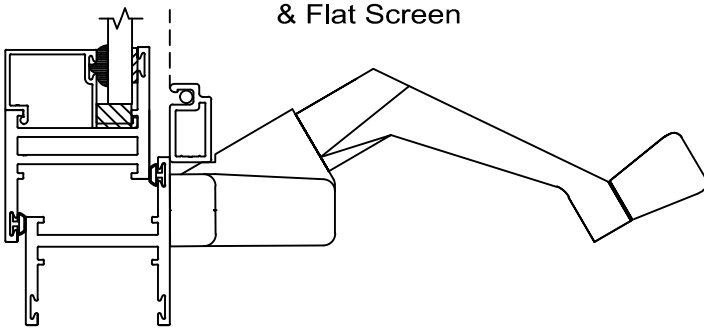

Standard

Cam Handle*
w/ Wicket Screen

4 Bar Hinge
w/ Screen

Options**

Dual Arm Roto Operator
w/ Loose Rivet 4 Bar Hinges
& Flat Screen

Custodial Lock***
w/ Wicket Screen

Security Lock
w/ Screen

Concealed Lock***

150 Series Hopper Hardware

Scale: 1"=2"

Standard

Options**

Exterior

Interior

* Also available in Pole Ring Handle.
** Other options available upon request.
*** Handles sold separately.

Scale: 1"=2"