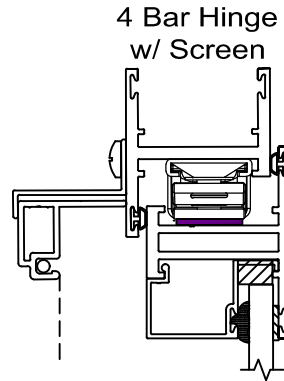

Standard

Cam Handle*
w/ Wicket Screen

4 Bar Hinge
w/ Screen

Options**

Dual Arm Roto Operator
w/ Loose Rivet 4 Bar Hinges
& Flat Screen

Custodial Lock***
w/ Wicket Screen

Security Lock
w/ Screen

Concealed Lock***

Exterior

Interior

*Also available in Pole Ring Handle.
**Other options available upon request.
*** Handles sold separately.

**Service Aluminum
Company, Inc.**

12405 Los Nietos Road #108
Santa Fe Springs, CA 90670
(562) 941-1459
(562) 941-8141 fax

150 Series Hopper Hardware

Scale: 1"=2"

Standard

Options**

Exterior

Interior

* Also available in Pole Ring Handle.
** Other options available upon request.
*** Handles sold separately.

Scale: 1"=2"

Standard

Roto Operator
Crank Handle
w/ Flat Screen

Butt Hinge
w/ Flat Screen

Multi-Point Lock
w/ Flat Screen

Exterior

Interior

Options*

Cam Handle
w/ Wicket Screen