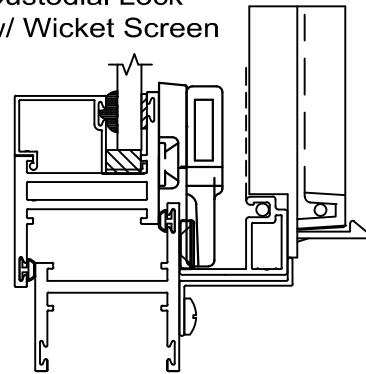

Standard

Cam Handle*
w/ Wicket Screen

4 Bar Hinge
w/ Screen

Options**

Dual Arm Roto Operator
w/ Loose Rivet 4 Bar Hinges
& Flat Screen

Custodial Lock***
w/ Wicket Screen

Security Lock
w/ Screen

Concealed Lock***

150 Series Hopper Hardware

Scale: 1"=2"

Standard

Options**

Exterior

Interior

* Also available in Pole Ring Handle.
** Other options available upon request.
*** Handles sold separately.

Scale: 1"=2"

Standard

Roto Operator
Crank Handle
w/ Flat Screen

Butt Hinge
w/ Flat Screen

Multi-Point Lock
w/ Flat Screen

Exterior

Interior

Options*

Cam Handle
w/ Wicket Screen