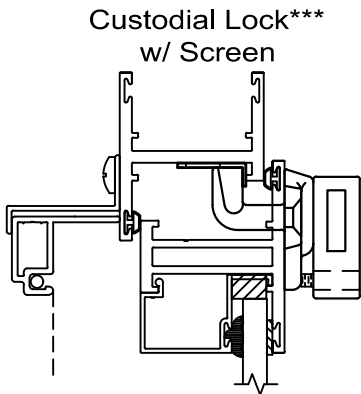

Standard

Cam Handle*
w/ Wicket Screen

4 Bar Hinge
w/ Screen

Options**

Dual Arm Roto Operator
w/ Loose Rivet 4 Bar Hinges
& Flat Screen

Custodial Lock***
w/ Wicket Screen

Security Lock
w/ Screen

Concealed Lock***

Exterior

Interior

*Also available in Pole Ring Handle.
**Other options available upon request.
*** Handles sold separately.

**Service Aluminum
Company, Inc.**

12405 Los Nietos Road #108
Santa Fe Springs, CA 90670
(562) 941-1459
(562) 941-8141 fax

150 Series Hopper Hardware

Scale: 1"=2"

Standard

Options**

Exterior

Interior

* Also available in Pole Ring Handle.
** Other options available upon request.
*** Handles sold separately.

Scale: 1"=2"

Standard

Roto Operator
Crank Handle
w/ Flat Screen

Butt Hinge
w/ Flat Screen

Multi-Point Lock
w/ Flat Screen

Exterior

Interior

Options*

Cam Handle
w/ Wicket Screen