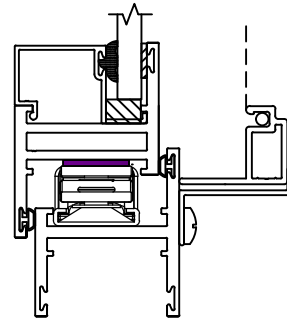

Standard

Cam Handle*
w/ Wicket Screen

4 Bar Hinge
w/ Screen

Options**

Dual Arm Roto Operator
w/ Loose Rivet 4 Bar Hinges
& Flat Screen

Custodial Lock***
w/ Wicket Screen

Security Lock
w/ Screen

Concealed Lock***

150 Series Hopper Hardware

Scale: 1"=2"

Standard

Options**

Exterior

Interior

* Also available in Pole Ring Handle.
** Other options available upon request.
*** Handles sold separately.

Scale: 1"=2"

Standard

Roto Operator
Crank Handle
w/ Flat Screen

Butt Hinge
w/ Flat Screen

Multi-Point Lock
w/ Flat Screen

Exterior

Interior

Options*

Cam Handle
w/ Wicket Screen