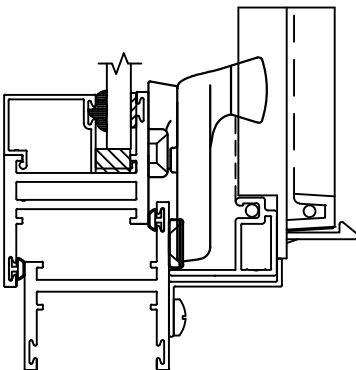

150 Series Hopper Hardware

Scale: 1"=2"

Standard

Options**

Exterior

Interior

* Also available in Pole Ring Handle.
** Other options available upon request.
*** Handles sold separately.

Scale: 1"=2"

Standard

Roto Operator
Crank Handle
w/ Flat Screen

Butt Hinge
w/ Flat Screen

Multi-Point Lock
w/ Flat Screen

Exterior

Interior

Options*

Cam Handle
w/ Wicket Screen

4 Bar Casement Hinge**
w/ Screen

* Other options available upon request.

** Requires Cam Handle.