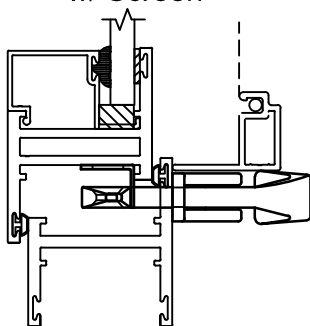

Standard

Cam Handle*
w/ Wicket Screen

4 Bar Hinge
w/ Screen

Options**

Dual Arm Roto Operator
w/ Loose Rivet 4 Bar Hinges
& Flat Screen

Custodial Lock***
w/ Wicket Screen

Security Lock
w/ Screen

Concealed Lock***

150 Series Hopper Hardware

Scale: 1"=2"

Standard

Options**

Exterior

Interior

* Also available in Pole Ring Handle.
** Other options available upon request.
*** Handles sold separately.

Scale: 1"=2"

Standard

Roto Operator
Crank Handle
w/ Flat Screen

Butt Hinge
w/ Flat Screen

Multi-Point Lock
w/ Flat Screen

Exterior

Interior

Options*

Cam Handle
w/ Wicket Screen