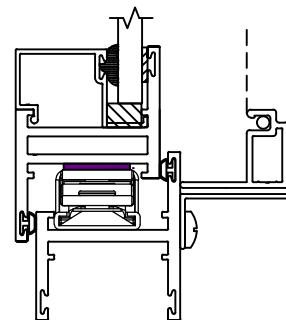

150 Series Hopper Hardware

Scale: 1"=2"

Standard

Options**

Exterior

Interior

* Also available in Pole Ring Handle.
** Other options available upon request.
*** Handles sold separately.

Scale: 1"=2"

Standard

Roto Operator
Crank Handle
w/ Flat Screen

Butt Hinge
w/ Flat Screen

Multi-Point Lock
w/ Flat Screen

Exterior

Interior

Options*

Cam Handle
w/ Wicket Screen

4 Bar Casement Hinge**
w/ Screen

* Other options available upon request.

** Requires Cam Handle.