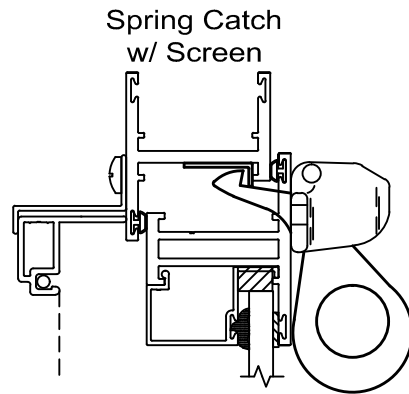

Standard

Cam Handle*
w/ Wicket Screen

4 Bar Hinge
w/ Screen

Options**

Dual Arm Roto Operator
w/ Loose Rivet 4 Bar Hinges
& Flat Screen

Custodial Lock***
w/ Wicket Screen

Security Lock
w/ Screen

Concealed Lock***

150 Series Hopper Hardware

Scale: 1"=2"

Standard

Options**

Exterior

Interior

* Also available in Pole Ring Handle.
** Other options available upon request.
*** Handles sold separately.

Scale: 1"=2"

Standard

Roto Operator
Crank Handle
w/ Flat Screen

Butt Hinge
w/ Flat Screen

Multi-Point Lock
w/ Flat Screen

Exterior

Interior

Options*

Cam Handle
w/ Wicket Screen