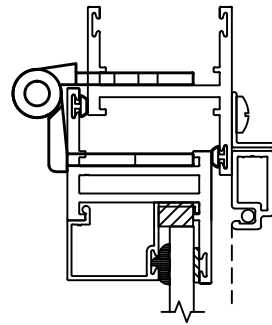

150 Series Hopper Hardware

Scale: 1"=2"

Standard

Options**

Exterior

Interior

* Also available in Pole Ring Handle.
** Other options available upon request.
*** Handles sold separately.

Scale: 1"=2"

Standard

Roto Operator
Crank Handle
w/ Flat Screen

Butt Hinge
w/ Flat Screen

Multi-Point Lock
w/ Flat Screen

Exterior

Interior

Options*

Cam Handle
w/ Wicket Screen