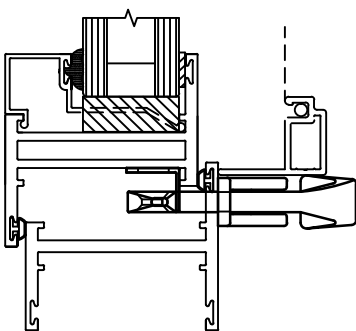

Standard

Cam Handle*
w/ Wicket Screen

4 Bar Hinge
w/ Screen

Options**

Dual Arm Roto Operator
w/ Loose Rivet 4 Bar Hinges
& Flat Screen

Custodial Lock***
w/ Wicket Screen

Security Lock
w/ Screen

Concealed Lock***

200 Series Hopper Hardware

Scale: 1"=2"

Standard

Cam Handle*
w/ Screen

4 Bar Hinge
w/ Screen

Options**

Custodial Lock***
w/ Screen

Spring Catch
w/ Screen