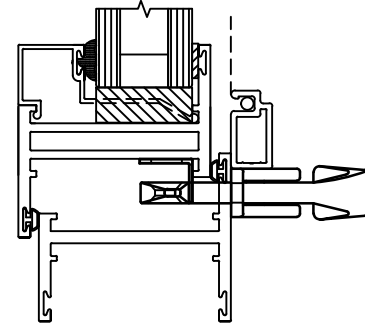

200 Series Hopper Hardware

Scale: 1"=2"

Standard

Cam Handle*
w/ Screen

4 Bar Hinge
w/ Screen

Options**

Custodial Lock***
w/ Screen

Spring Catch
w/ Screen

Concealed Lock***

Exterior

Interior

* Also available in Pole Ring Handle.
** Other options available upon request.
*** Handles sold separately.

Standard

Multi-Point Lock
w/ Flat Screen

Exterior

Interior

Options*

Cam Handle
w/ Wicket Screen

4 Bar Casement Hinge**
w/ Screen

* Other options available upon request.

** Requires Cam Handle.