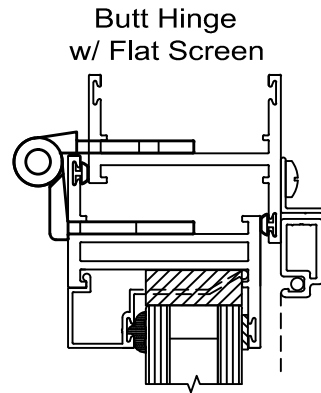

Concealed Lock***

Exterior

Interior

* Also available in Pole Ring Handle.
** Other options available upon request.
*** Handles sold separately.

Standard

Multi-Point Lock
w/ Flat Screen

Exterior

Interior

Options*

Cam Handle
w/ Wicket Screen

4 Bar Casement Hinge**
w/ Screen

* Other options available upon request.

** Requires Cam Handle.