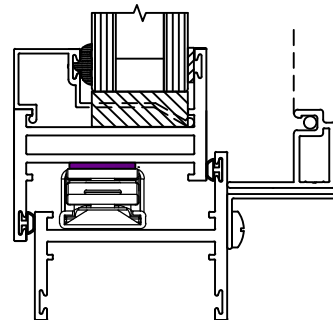

200 Series Hopper Hardware

Scale: 1"=2"

Standard

Cam Handle*
w/ Screen

4 Bar Hinge
w/ Screen

Options**

Custodial Lock***
w/ Screen

Spring Catch
w/ Screen

Concealed Lock***

Exterior

Interior

* Also available in Pole Ring Handle.
** Other options available upon request.
*** Handles sold separately.

Standard

Multi-Point Lock
w/ Flat Screen

Exterior

Interior

Options*

Cam Handle
w/ Wicket Screen

4 Bar Casement Hinge**
w/ Screen

* Other options available upon request.

** Requires Cam Handle.