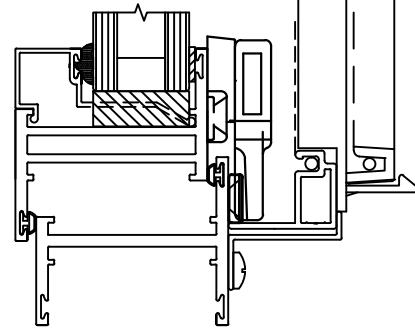

Standard

Cam Handle*
w/ Wicket Screen

4 Bar Hinge
w/ Screen

Options**

Dual Arm Roto Operator
w/ Loose Rivet 4 Bar Hinges
& Flat Screen

Custodial Lock***
w/ Wicket Screen

Security Lock
w/ Screen

Concealed Lock***

200 Series Hopper Hardware

Scale: 1"=2"

Standard

Cam Handle*
w/ Screen

4 Bar Hinge
w/ Screen

Options**

Custodial Lock***
w/ Screen

Spring Catch
w/ Screen