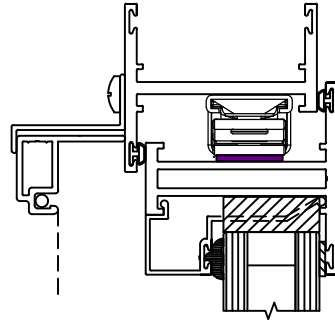

200 Series Hopper Hardware

Scale: 1"=2"

Standard

Cam Handle*
w/ Screen

4 Bar Hinge
w/ Screen

Options**

Custodial Lock***
w/ Screen

Spring Catch
w/ Screen

Concealed Lock***

Exterior

Interior

* Also available in Pole Ring Handle.
** Other options available upon request.
*** Handles sold separately.

Standard

Multi-Point Lock
w/ Flat Screen

Exterior

Interior