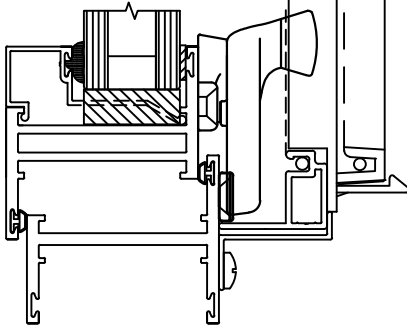

Standard

Cam Handle*
w/ Wicket Screen

4 Bar Hinge
w/ Screen

Options**

Dual Arm Roto Operator
w/ Loose Rivet 4 Bar Hinges
& Flat Screen

Custodial Lock***
w/ Wicket Screen

Security Lock
w/ Screen

Concealed Lock***

200 Series Hopper Hardware

Scale: 1"=2"

Standard

Cam Handle*
w/ Screen

4 Bar Hinge
w/ Screen

Options**

Custodial Lock***
w/ Screen

Spring Catch
w/ Screen