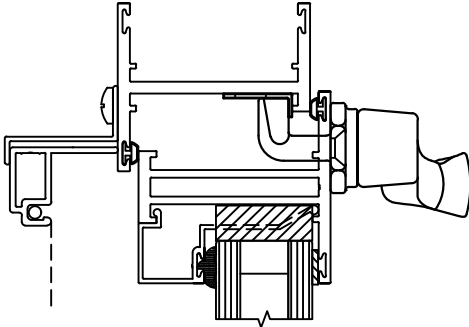

Standard

Cam Handle*
w/ Wicket Screen

4 Bar Hinge
w/ Screen

Options**

Dual Arm Roto Operator
w/ Loose Rivet 4 Bar Hinges
& Flat Screen

Custodial Lock***
w/ Wicket Screen

Security Lock
w/ Screen

Concealed Lock***

200 Series Hopper Hardware

Scale: 1"=2"

Standard

Cam Handle*
w/ Screen

4 Bar Hinge
w/ Screen

Options**

Custodial Lock***
w/ Screen

Spring Catch
w/ Screen

Concealed Lock***

Exterior

Interior

* Also available in Pole Ring Handle.
** Other options available upon request.
*** Handles sold separately.

Standard

Multi-Point Lock
w/ Flat Screen

Exterior

Interior