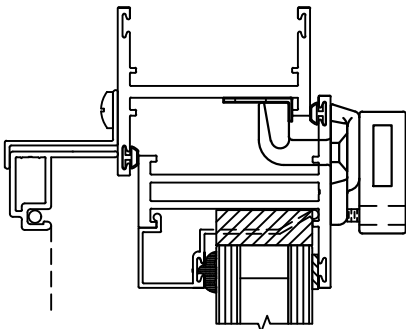

200 Series Hopper Hardware

Scale: 1"=2"

Standard

Cam Handle*
w/ Screen

4 Bar Hinge
w/ Screen

Options**

Custodial Lock***
w/ Screen

Spring Catch
w/ Screen

Concealed Lock***

Exterior

Interior

* Also available in Pole Ring Handle.
** Other options available upon request.
*** Handles sold separately.

Standard

Multi-Point Lock
w/ Flat Screen

Exterior

Interior