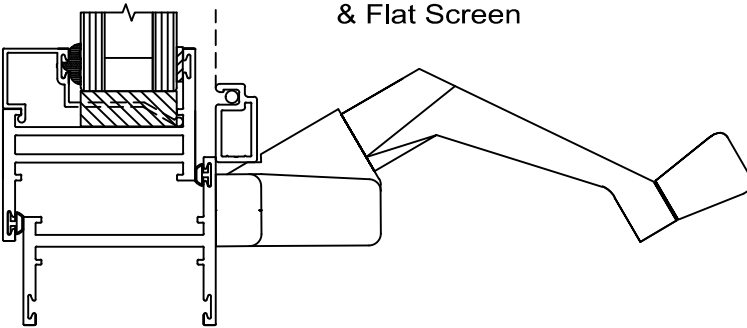

Standard

Cam Handle*
w/ Wicket Screen

4 Bar Hinge
w/ Screen

Options**

Dual Arm Roto Operator
w/ Loose Rivet 4 Bar Hinges
& Flat Screen

Custodial Lock***
w/ Wicket Screen

Security Lock
w/ Screen

Concealed Lock***

200 Series Hopper Hardware

Scale: 1"=2"

Standard

Cam Handle*
w/ Screen

4 Bar Hinge
w/ Screen

Options**

Custodial Lock***
w/ Screen

Spring Catch
w/ Screen