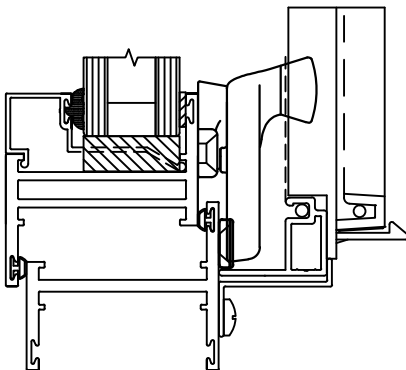

200 Series Hopper Hardware

Scale: 1"=2"

Standard

Cam Handle*
w/ Screen

4 Bar Hinge
w/ Screen

Options**

Custodial Lock***
w/ Screen

Spring Catch
w/ Screen

Concealed Lock***

Exterior

Interior

* Also available in Pole Ring Handle.
** Other options available upon request.
*** Handles sold separately.

Standard

Multi-Point Lock
w/ Flat Screen

Exterior

Interior

Options*

Cam Handle
w/ Wicket Screen

4 Bar Casement Hinge**
w/ Screen

* Other options available upon request.

** Requires Cam Handle.