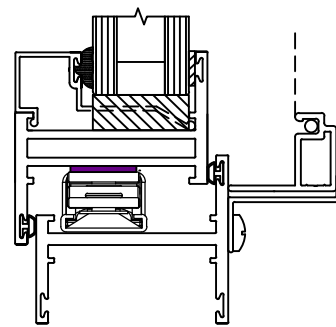

Standard

Cam Handle*
w/ Wicket Screen

4 Bar Hinge
w/ Screen

Options**

Dual Arm Roto Operator
w/ Loose Rivet 4 Bar Hinges
& Flat Screen

Custodial Lock***
w/ Wicket Screen

Security Lock
w/ Screen

Concealed Lock***

200 Series Hopper Hardware

Scale: 1"=2"

Standard

Cam Handle*
w/ Screen

4 Bar Hinge
w/ Screen

Options**

Custodial Lock***
w/ Screen

Spring Catch
w/ Screen

Concealed Lock***

Exterior

Interior

* Also available in Pole Ring Handle.
** Other options available upon request.
*** Handles sold separately.

Standard

Multi-Point Lock
w/ Flat Screen

Exterior

Interior