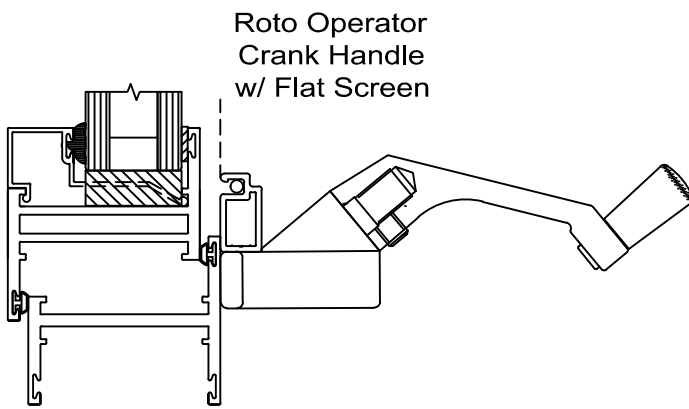

Concealed Lock***

Exterior

Interior

* Also available in Pole Ring Handle.
** Other options available upon request.
*** Handles sold separately.

Standard

Multi-Point Lock
w/ Flat Screen

Exterior

Interior

Options*

Cam Handle
w/ Wicket Screen

4 Bar Casement Hinge**
w/ Screen

* Other options available upon request.

** Requires Cam Handle.