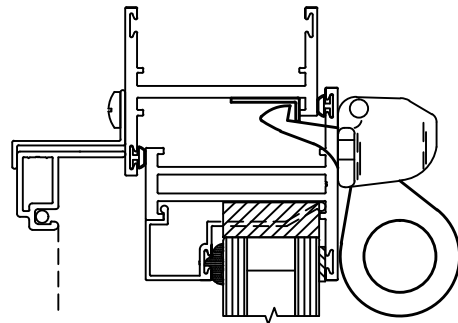

200 Series Hopper Hardware

Scale: 1"=2"

Standard

Cam Handle*
w/ Screen

4 Bar Hinge
w/ Screen

Options**

Custodial Lock***
w/ Screen

Spring Catch
w/ Screen

Concealed Lock***

Exterior

Interior

* Also available in Pole Ring Handle.
** Other options available upon request.
*** Handles sold separately.

Standard

Multi-Point Lock
w/ Flat Screen

Exterior

Interior