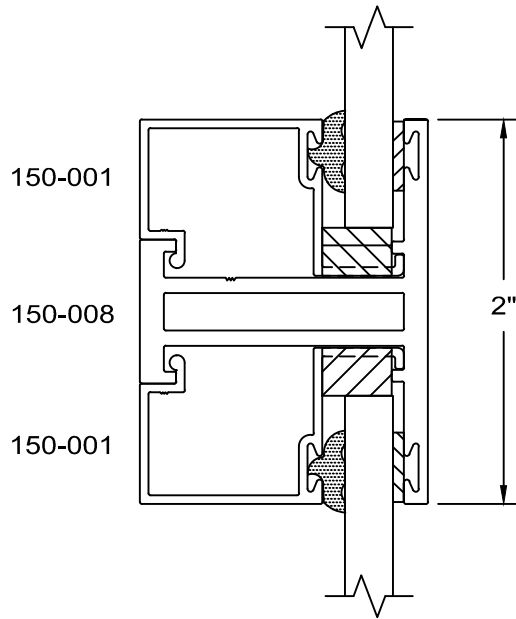

# 150 Series - equal leg Fixed details Outside glazed

full scale

**Service Aluminum  
Company, Inc.**

12405 Los Nietos Road #108  
Santa Fe Springs, CA 90670  
(562) 941-1459  
(562) 941-8141 fax

# 150 Series - equal leg Fixed details Outside glazed

full scale

4A

15A