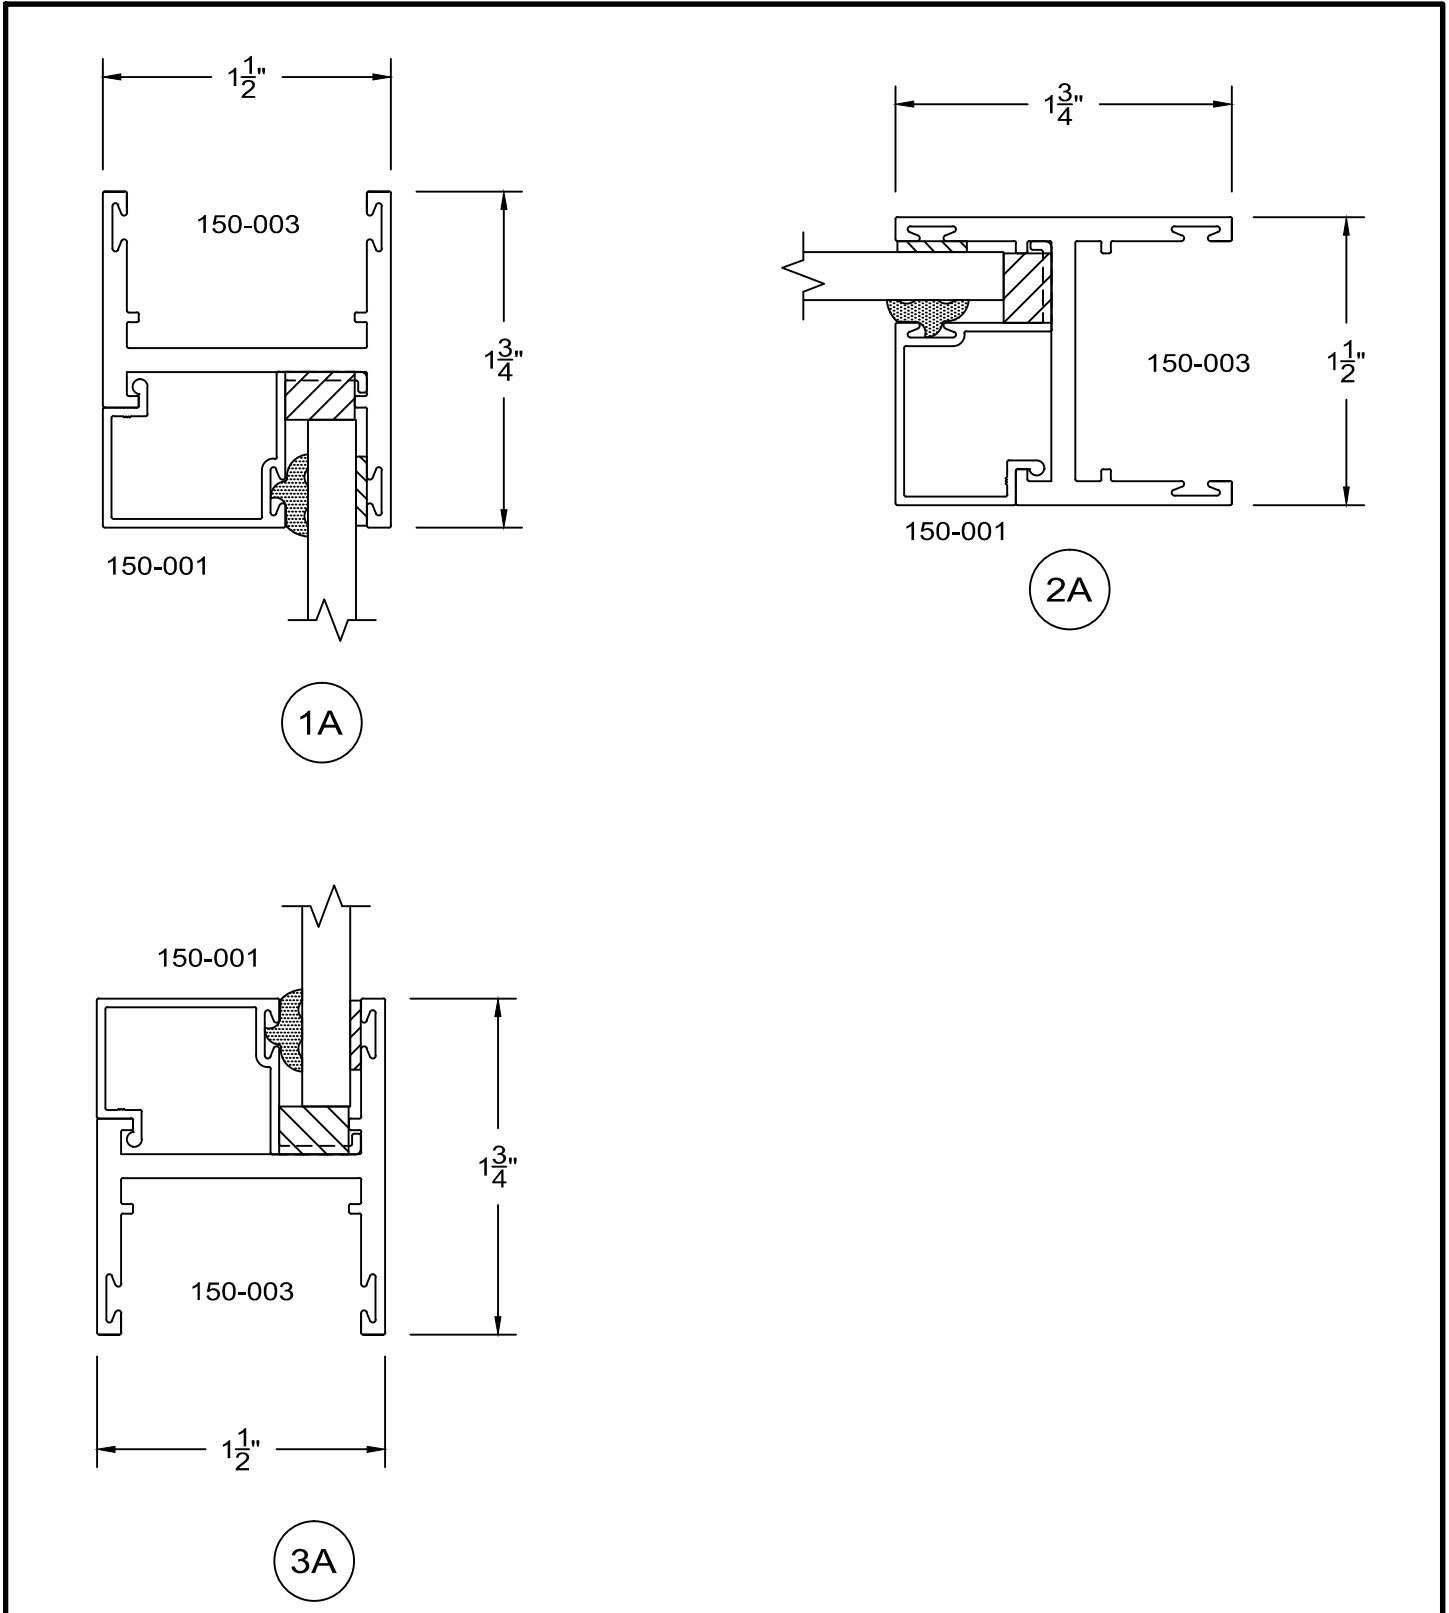

# 150 Series - equal leg Fixed elevations Outside glazed

# 150 Series - equal leg Fixed details Outside glazed

full scale

**Service Aluminum  
Company, Inc.**

12405 Los Nietos Road #108  
Santa Fe Springs, CA 90670  
(562) 941-1459  
(562) 941-8141 fax

# 150 Series - equal leg Fixed details Outside glazed

full scale

4A

15A