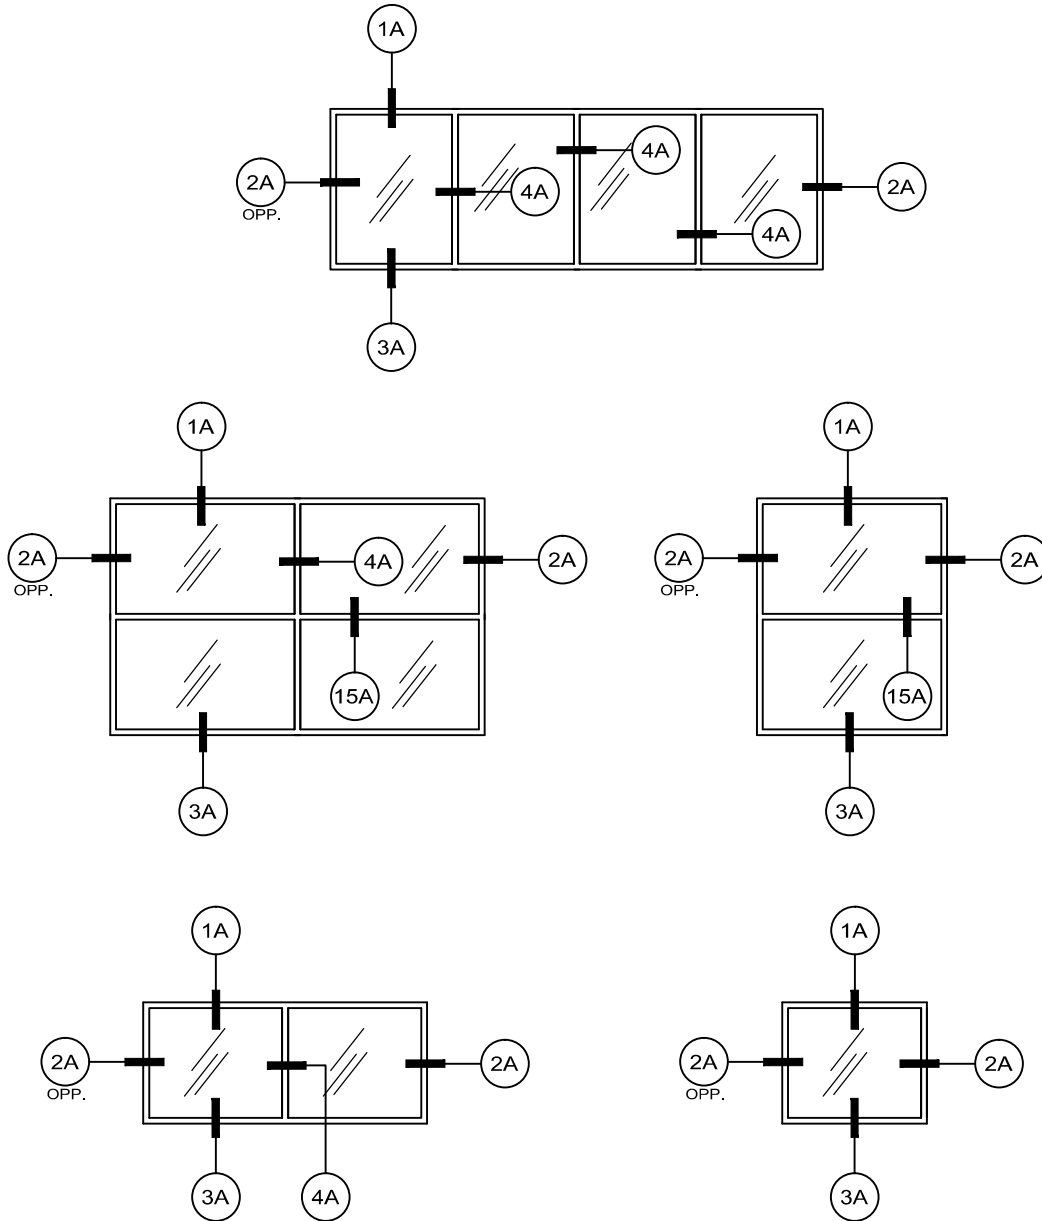

# 150 Series - equal leg Fixed elevations Outside glazed

# 150 Series - equal leg Fixed details Outside glazed

full scale

**Service Aluminum  
Company, Inc.**

12405 Los Nietos Road #108  
Santa Fe Springs, CA 90670  
(562) 941-1459  
(562) 941-8141 fax

# 150 Series - equal leg Fixed details Outside glazed

full scale

4A

15A