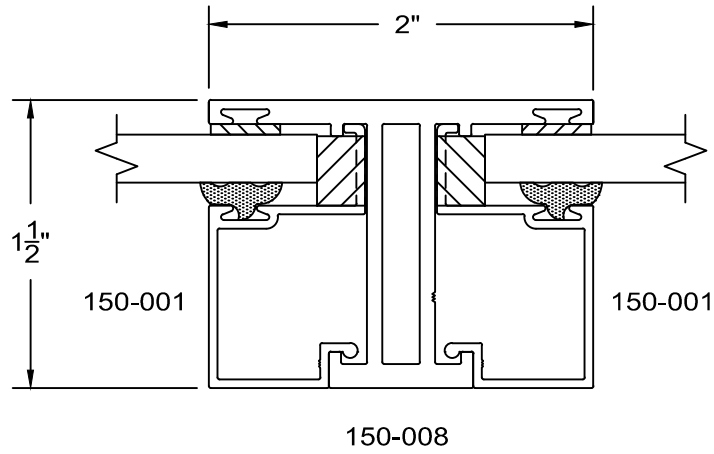

# 150 Series - equal leg Fixed details Outside glazed

full scale

**Service Aluminum  
Company, Inc.**

12405 Los Nietos Road #108  
Santa Fe Springs, CA 90670  
(562) 941-1459  
(562) 941-8141 fax

# 150 Series - equal leg Fixed details Outside glazed

full scale

4A

15A