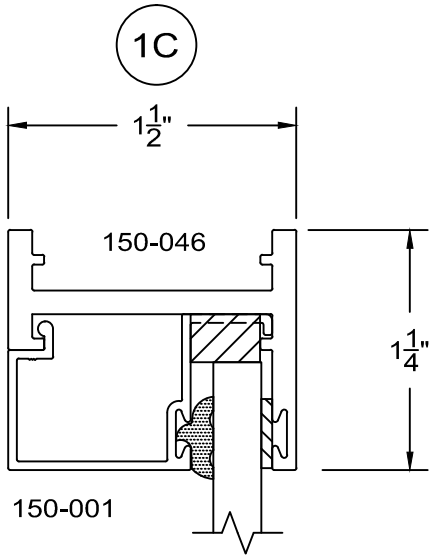

**Service Aluminum
Company, Inc.**

12405 Los Nietos Road #108
Santa Fe Springs, CA 90670
(562) 941-1459
(562) 941-8141 fax

150 Series-short equal leg Awning details Outside glazed

full scale