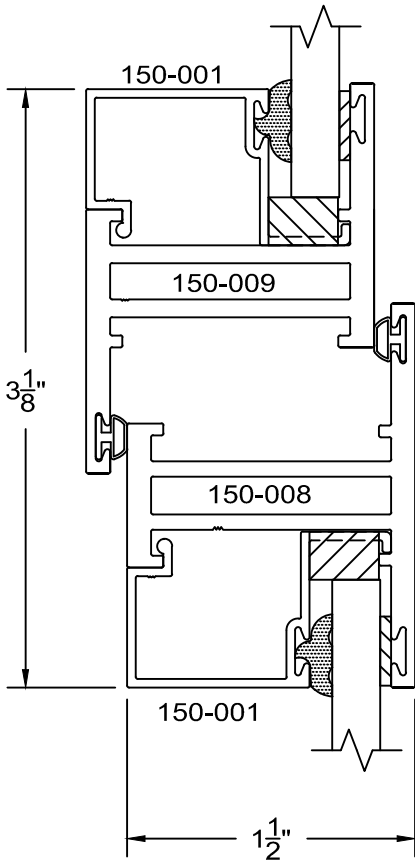

full scale

**Service Aluminum
Company, Inc.**

12405 Los Nietos Road #108
Santa Fe Springs, CA 90670
(562) 941-1459
(562) 941-8141 fax

150 Series-short equal leg Awning details Outside glazed

full scale

13C