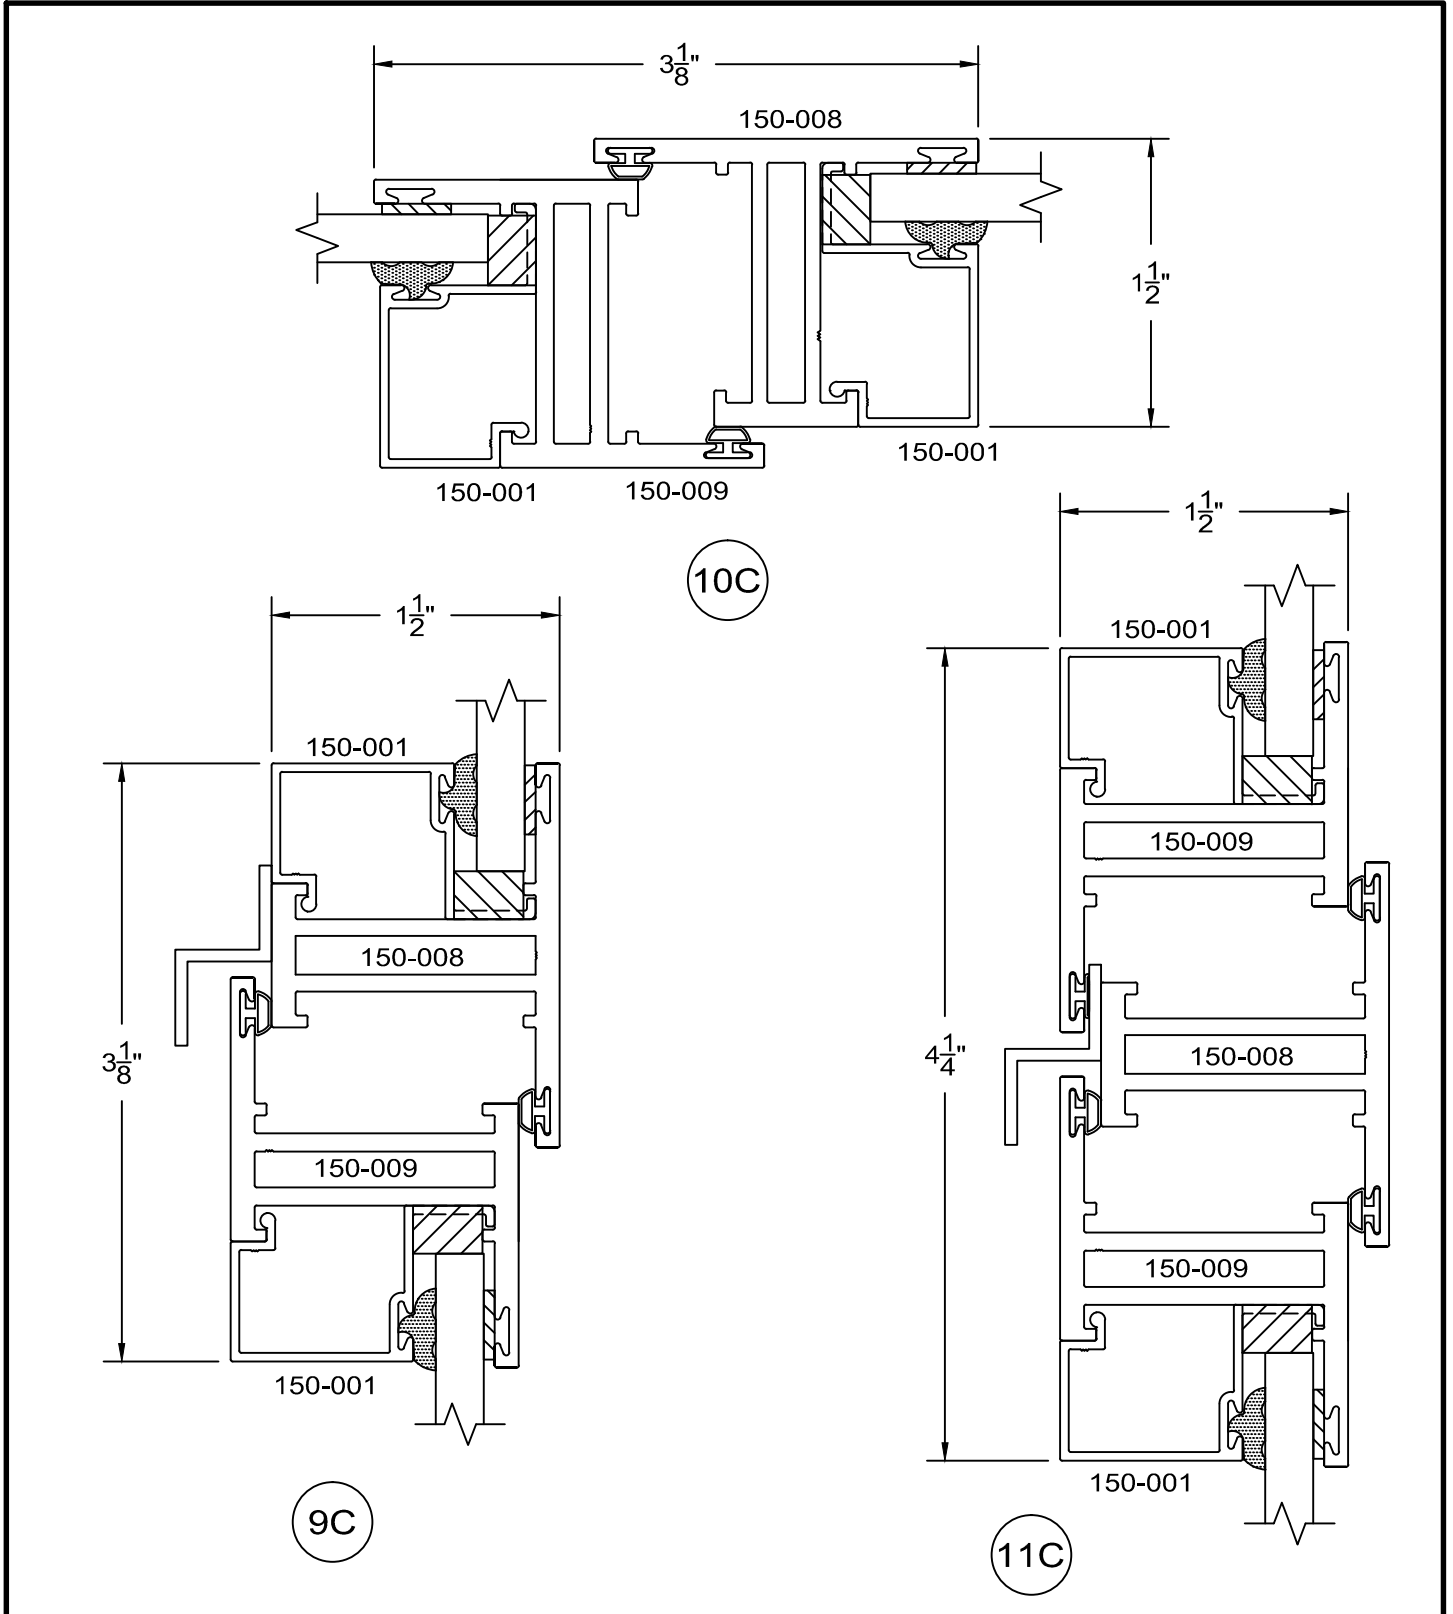

150 Series-short equal leg Awning details Outside glazed

full scale

8C

6C

7C

**Service Aluminum
Company, Inc.**

12405 Los Nietos Road #108
Santa Fe Springs, CA 90670
(562) 941-1459
(562) 941-8141 fax

150 Series-short equal leg Awning details Outside glazed

full scale

**Service Aluminum
Company, Inc.**

12405 Los Nietos Road #108
Santa Fe Springs, CA 90670
(562) 941-1459
(562) 941-8141 fax

150 Series-short equal leg Awning details Outside glazed

full scale

13C