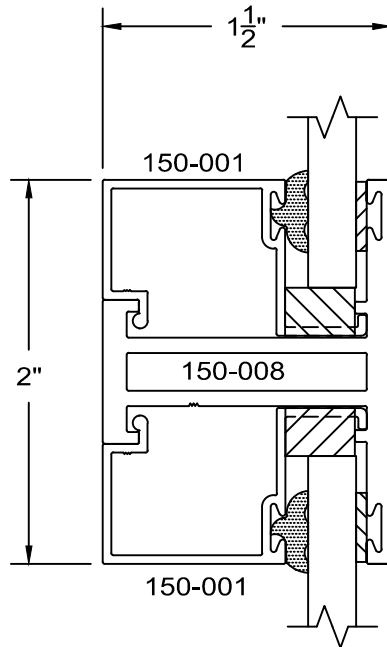

**Service Aluminum
Company, Inc.**

12405 Los Nietos Road #108
Santa Fe Springs, CA 90670
(562) 941-1459
(562) 941-8141 fax

150 Series-short equal leg Awning details Outside glazed

full scale

13C

12C

15C