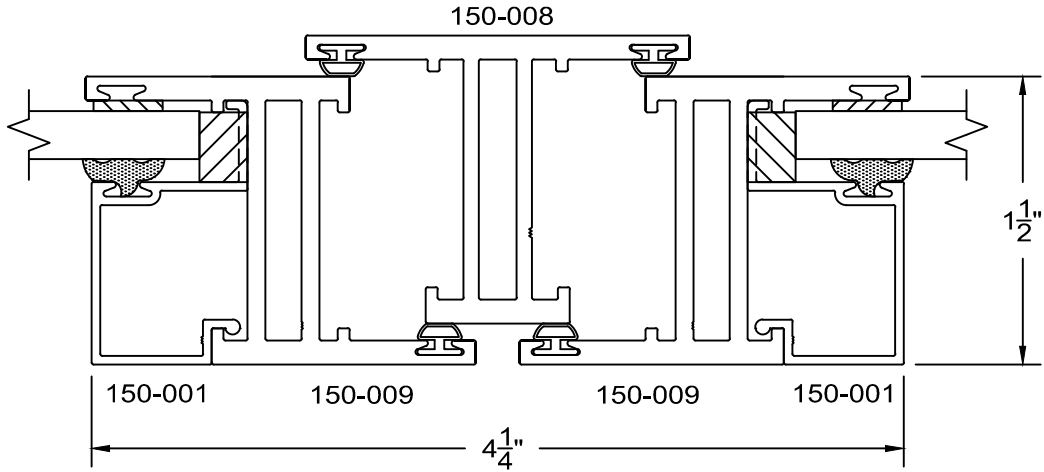

full scale

**Service Aluminum
Company, Inc.**

12405 Los Nietos Road #108
Santa Fe Springs, CA 90670
(562) 941-1459
(562) 941-8141 fax

150 Series-short equal leg Awning details Outside glazed

full scale

13C