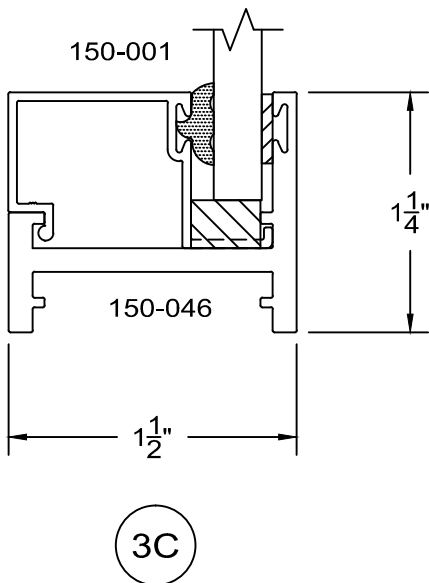

**Service Aluminum
Company, Inc.**

12405 Los Nietos Road #108
Santa Fe Springs, CA 90670
(562) 941-1459
(562) 941-8141 fax

150 Series-short equal leg Awning details Outside glazed

full scale