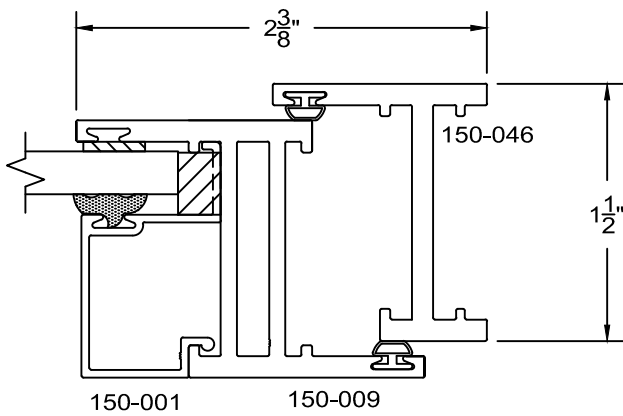

**Service Aluminum
Company, Inc.**

12405 Los Nietos Road #108
Santa Fe Springs, CA 90670
(562) 941-1459
(562) 941-8141 fax

150 Series-short equal leg Awning details Outside glazed

full scale

8C