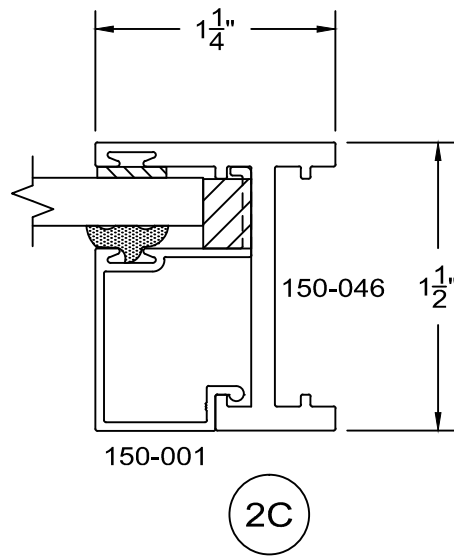

**Service Aluminum
Company, Inc.**

12405 Los Nietos Road #108
Santa Fe Springs, CA 90670
(562) 941-1459
(562) 941-8141 fax

150 Series-short equal leg Awning details Outside glazed

full scale