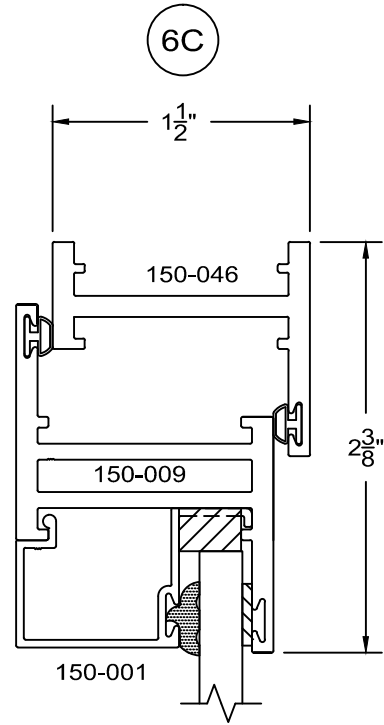

**Service Aluminum
Company, Inc.**

12405 Los Nietos Road #108
Santa Fe Springs, CA 90670
(562) 941-1459
(562) 941-8141 fax

150 Series-short equal leg Awning details Outside glazed

full scale

8C

6C

7C