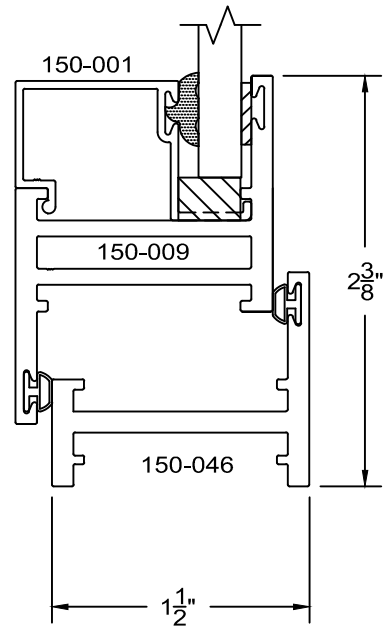

150 Series-short equal leg Awning details Outside glazed

full scale

8C

6C

7C

**Service Aluminum
Company, Inc.**

12405 Los Nietos Road #108
Santa Fe Springs, CA 90670
(562) 941-1459
(562) 941-8141 fax

150 Series-short equal leg Awning details Outside glazed