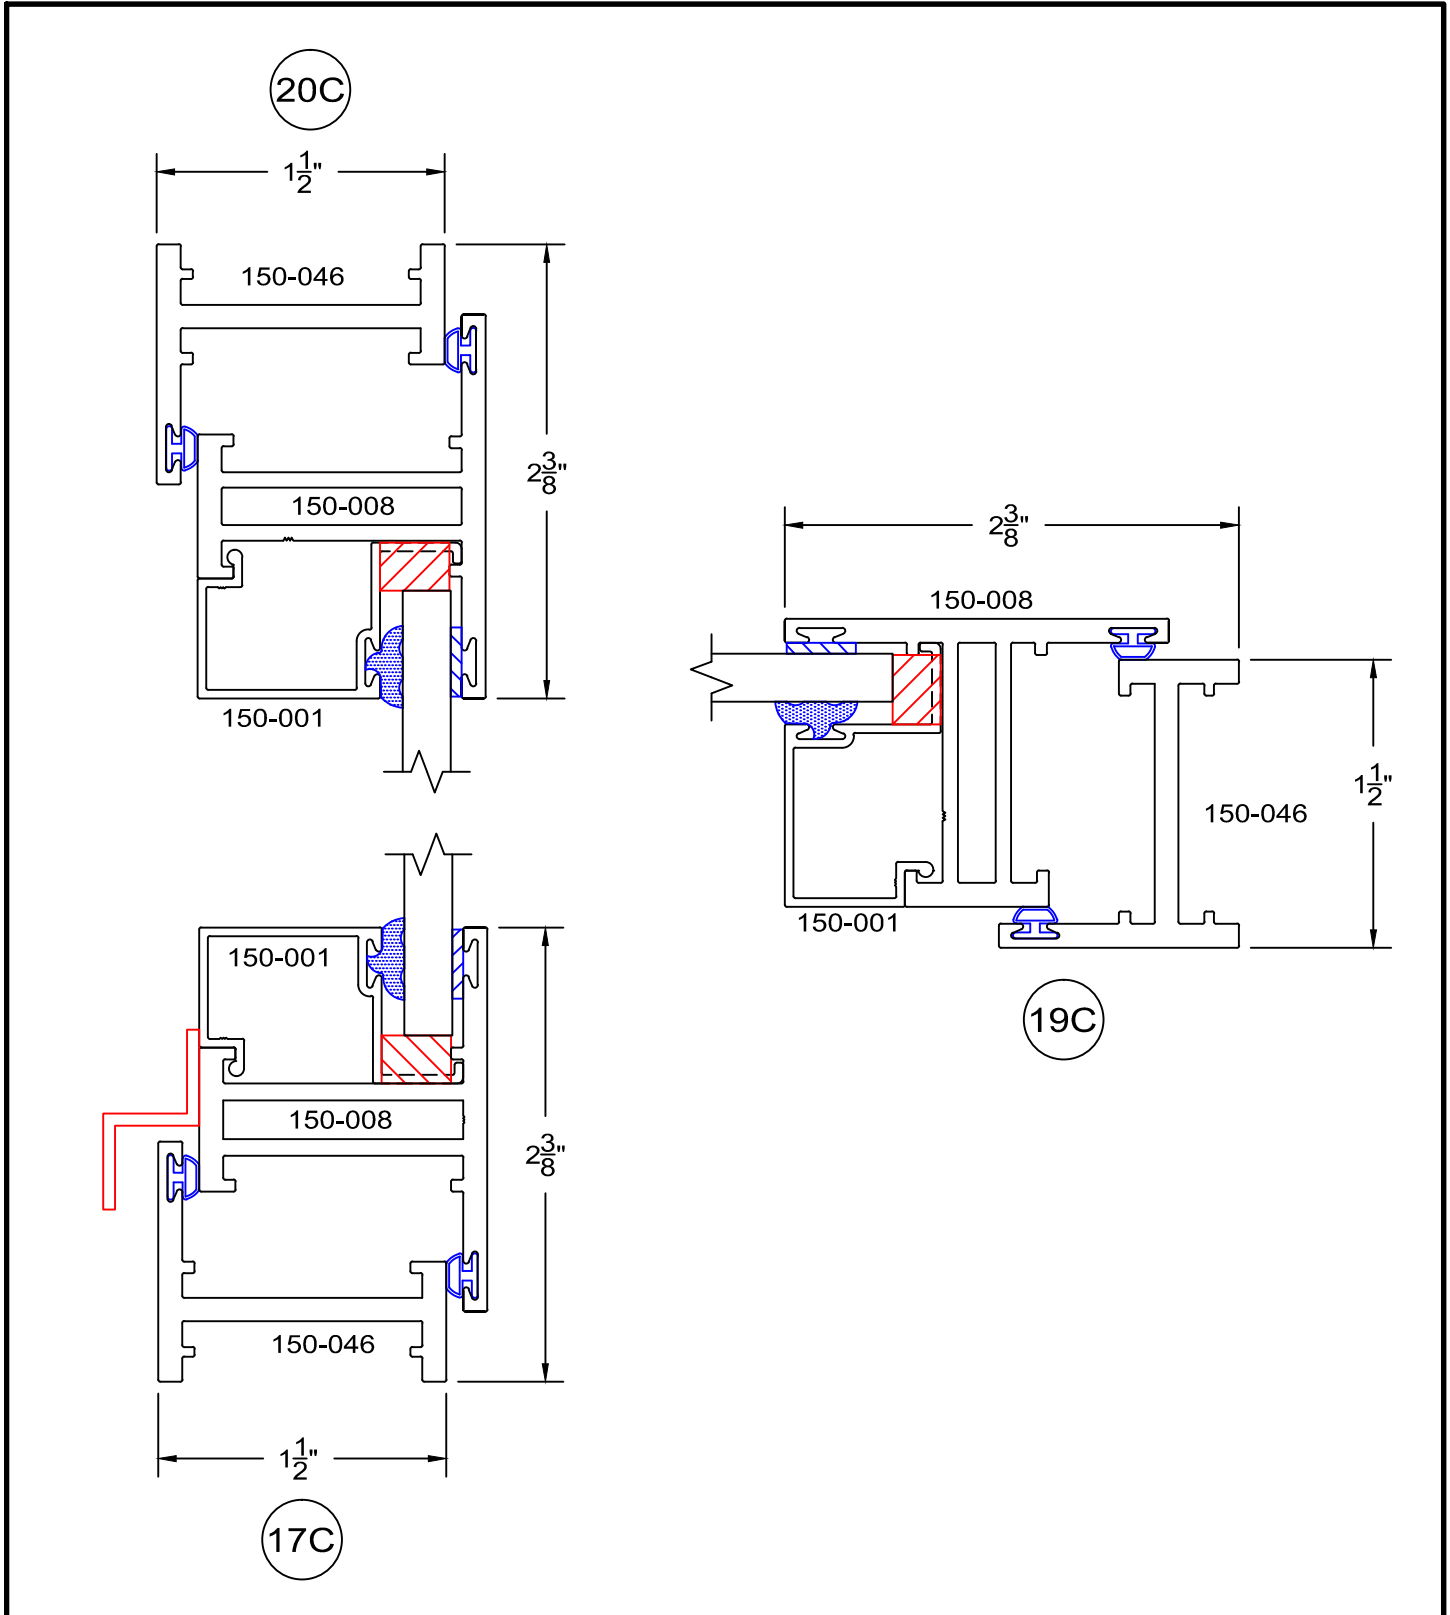

150 Series-short equal leg Hopper elevations Outside glazed

The following elevations available in outside glaze only.
Please see appropriate details

150 Series-short equal leg Hopper details Outside glazed

full scale

150 Series-short equal leg Hopper details Outside glazed

full scale