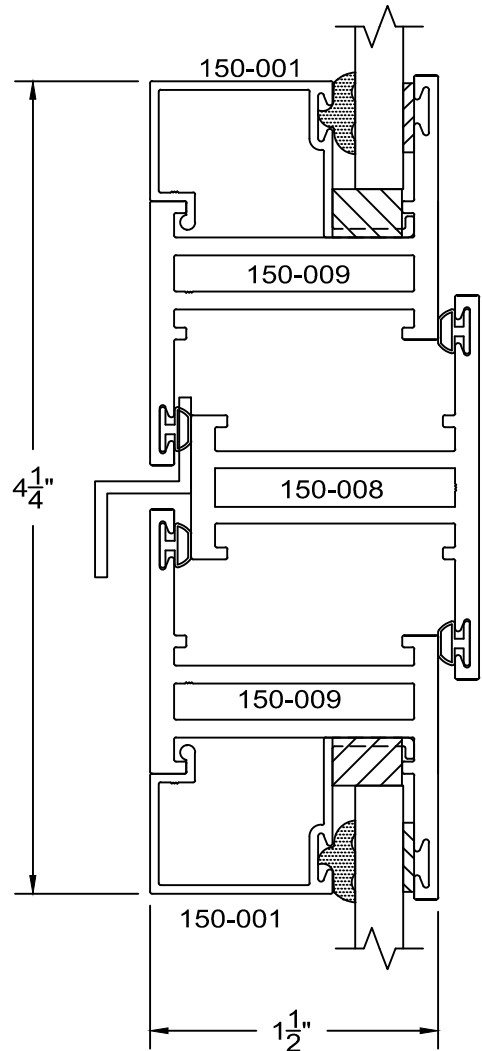

**Service Aluminum
Company, Inc.**

12405 Los Nietos Road #108
Santa Fe Springs, CA 90670
(562) 941-1459
(562) 941-8141 fax

150 Series - nail on Casement details Outside glazed

full scale

12E

11E