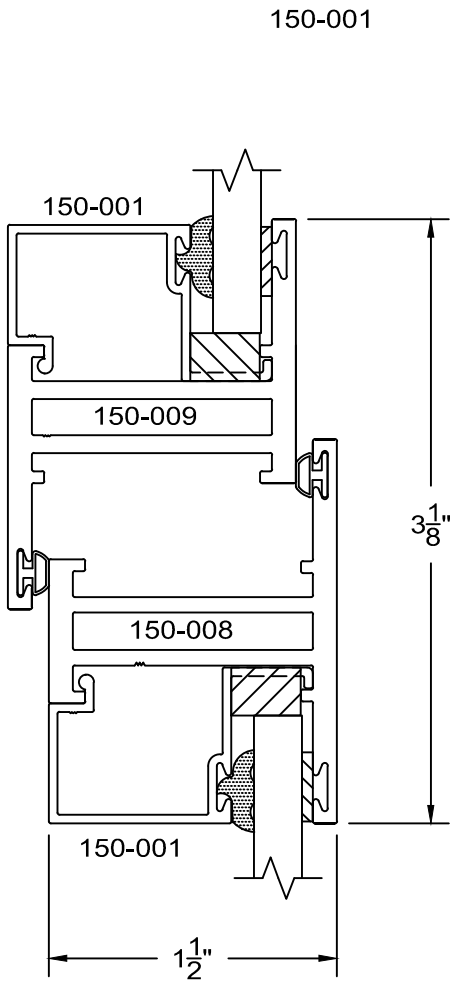

**Service Aluminum
Company, Inc.**

12405 Los Nietos Road #108
Santa Fe Springs, CA 90670
(562) 941-1459
(562) 941-8141 fax

150 Series - nail on Casement details Outside glazed

full scale