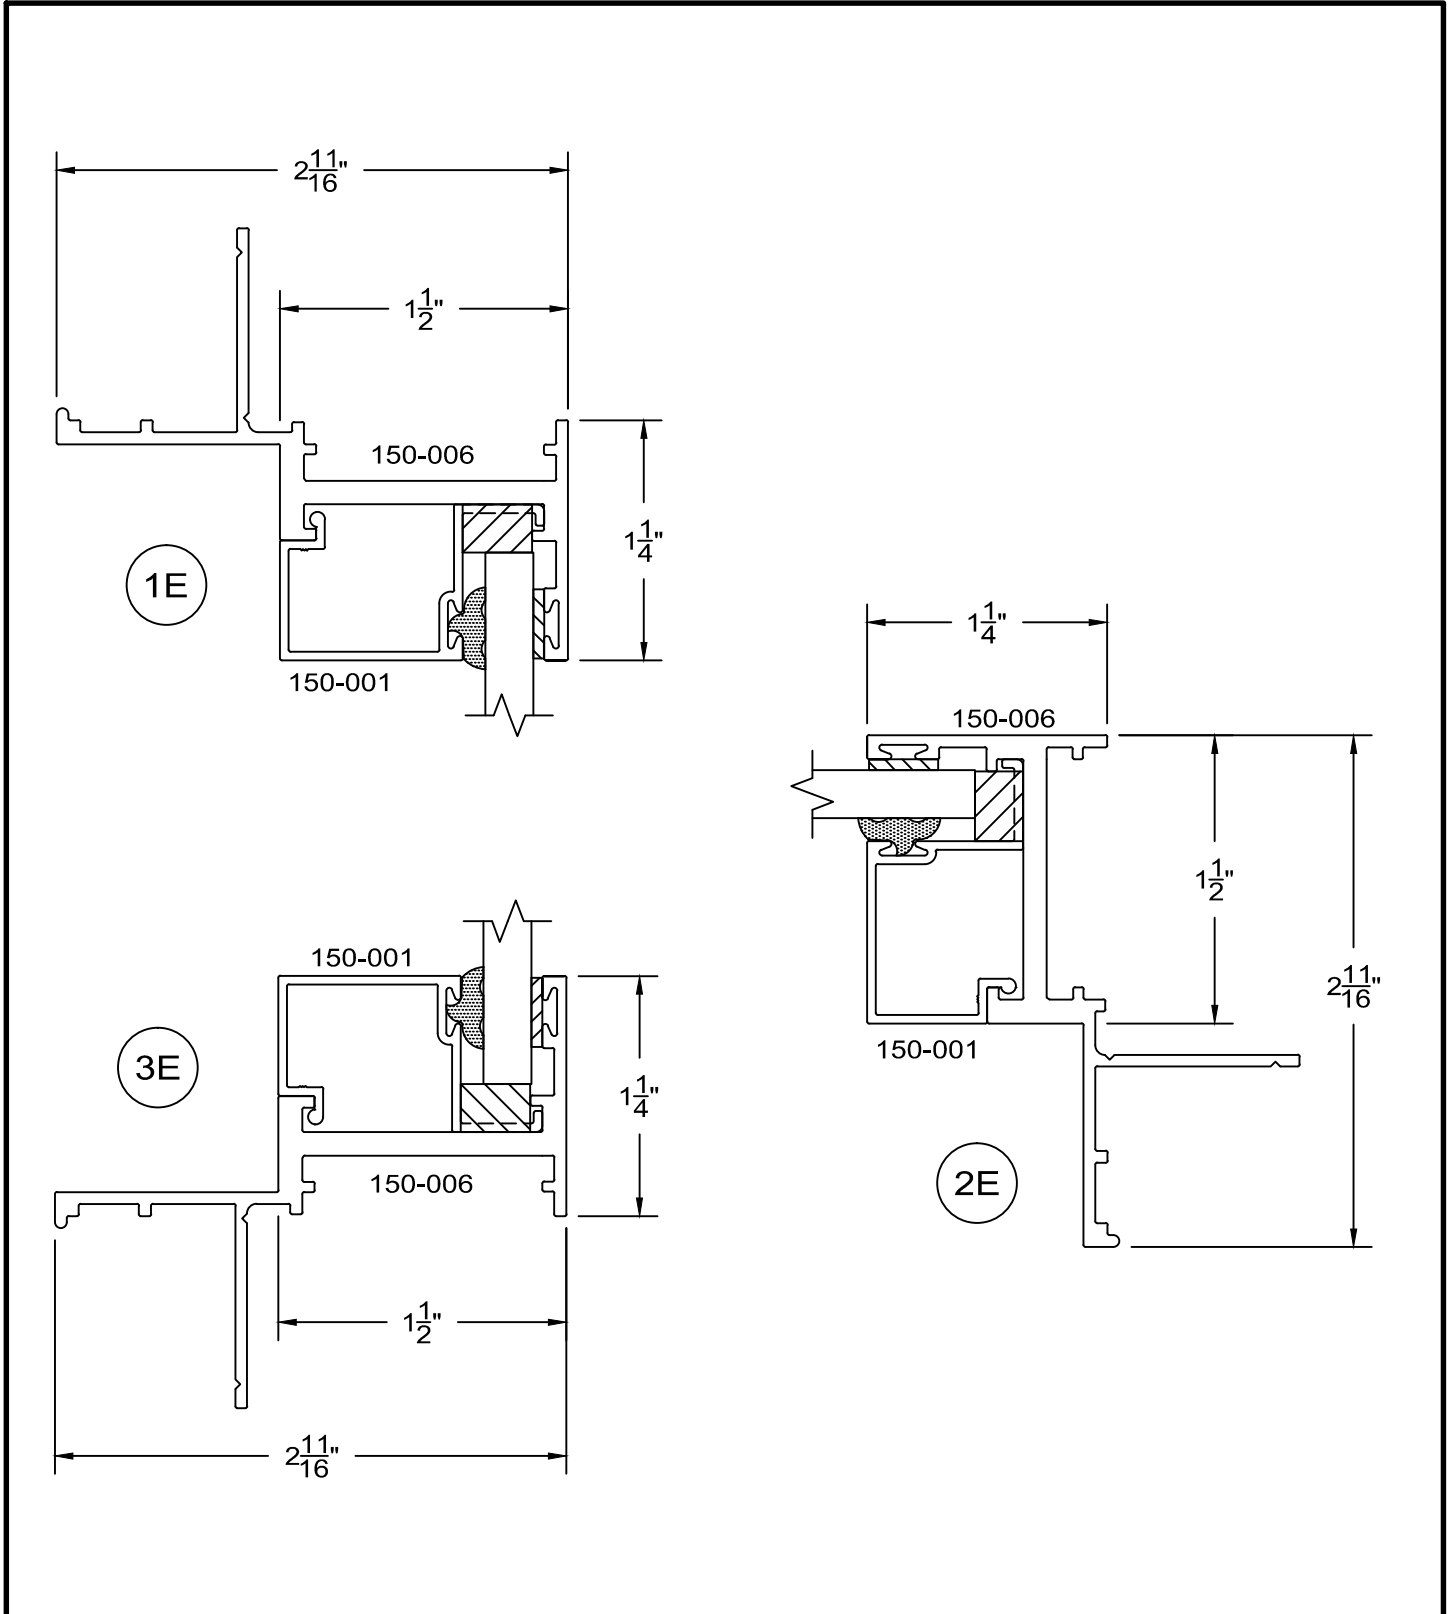

# 150 Series - nail on Casement details Outside glazed

full scale

**Service Aluminum  
Company, Inc.**

12405 Los Nietos Road #108  
Santa Fe Springs, CA 90670  
(562) 941-1459  
(562) 941-8141 fax