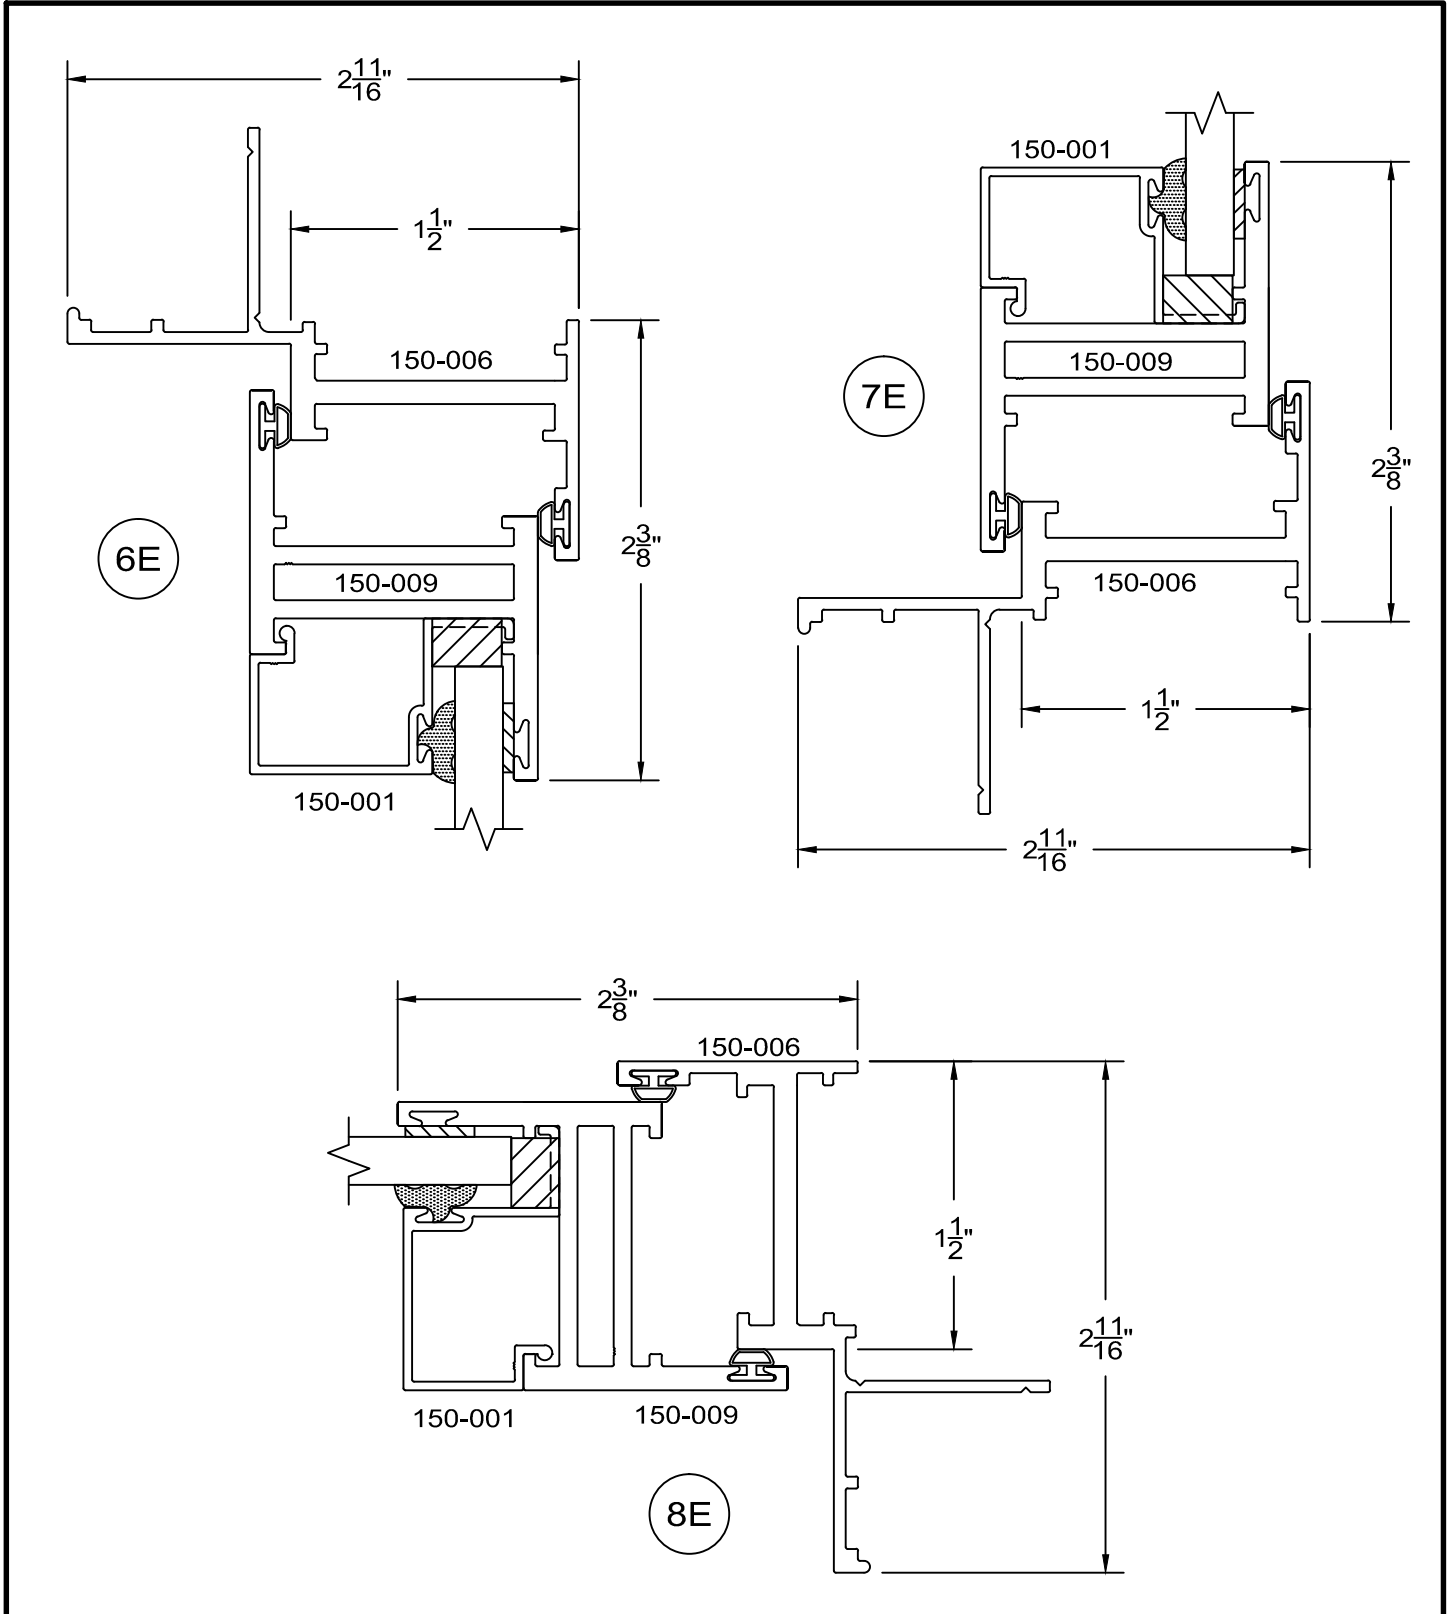

**Service Aluminum
Company, Inc.**

12405 Los Nietos Road #108
Santa Fe Springs, CA 90670
(562) 941-1459
(562) 941-8141 fax

150 Series - nail on Casement details Outside glazed

full scale