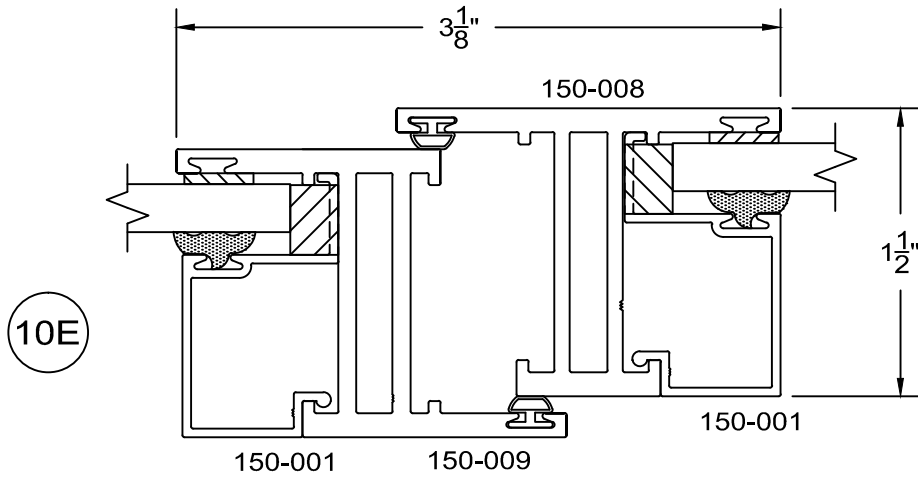

**Service Aluminum
Company, Inc.**

12405 Los Nietos Road #108
Santa Fe Springs, CA 90670
(562) 941-1459
(562) 941-8141 fax

150 Series - nail on Casement details Outside glazed

full scale