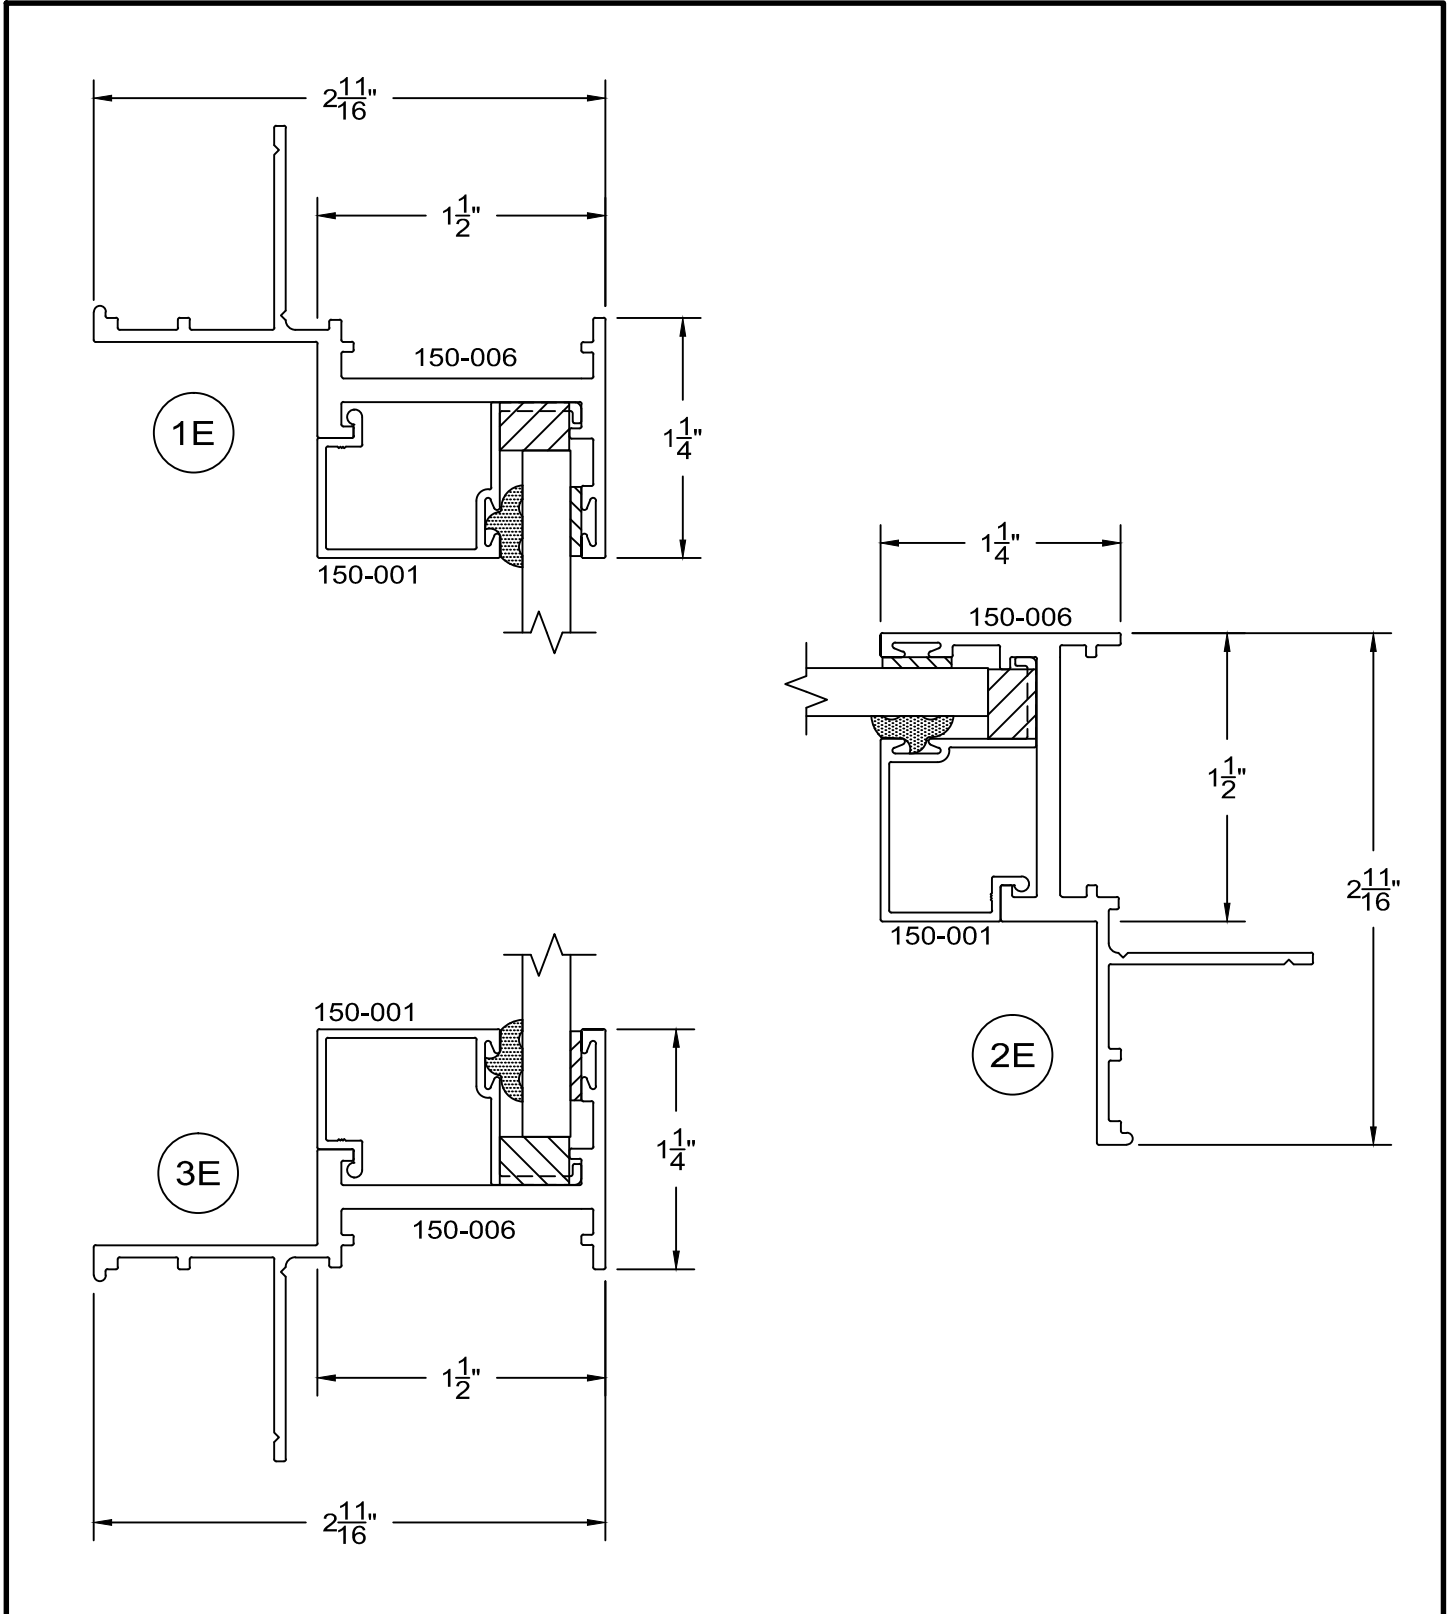

**Service Aluminum
Company, Inc.**

12405 Los Nietos Road #108
Santa Fe Springs, CA 90670
(562) 941-1459
(562) 941-8141 fax

150 Series - nail on Fixed details Outside glazed

full scale