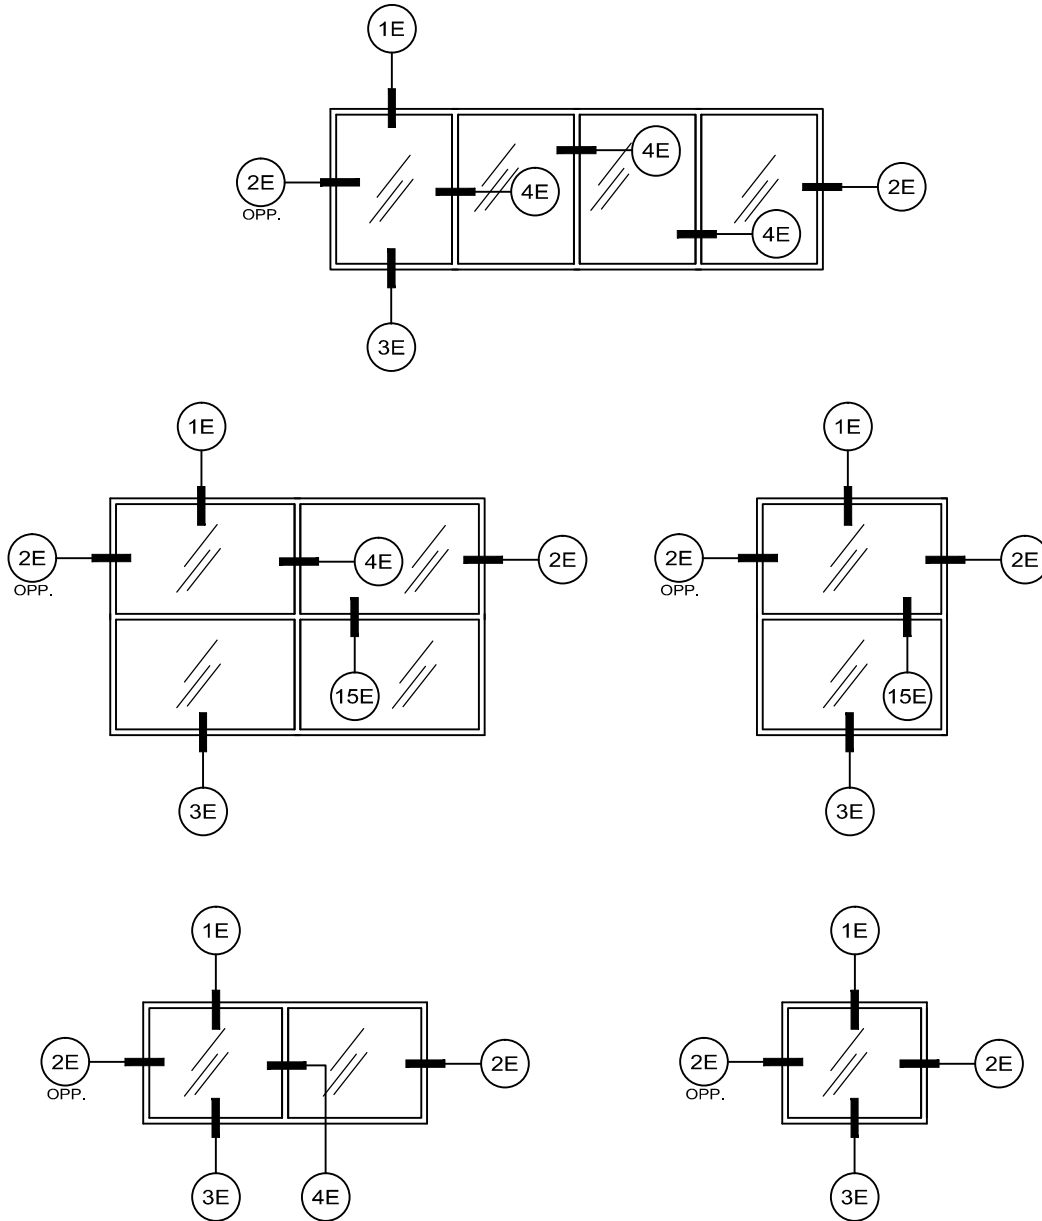

**Service Aluminum
Company, Inc.**

12405 Los Nietos Road #108
Santa Fe Springs, CA 90670
(562) 941-1459
(562) 941-8141 fax

150 Series - nail on Fixed elevations Outside glazed

**Service Aluminum
Company, Inc.**

12405 Los Nietos Road #108
Santa Fe Springs, CA 90670
(562) 941-1459
(562) 941-8141 fax

150 Series - nail on Fixed details Outside glazed

full scale

**Service Aluminum
Company, Inc.**

12405 Los Nietos Road #108
Santa Fe Springs, CA 90670
(562) 941-1459
(562) 941-8141 fax

150 Series - nail on Fixed details Outside glazed

full scale

4E

15E