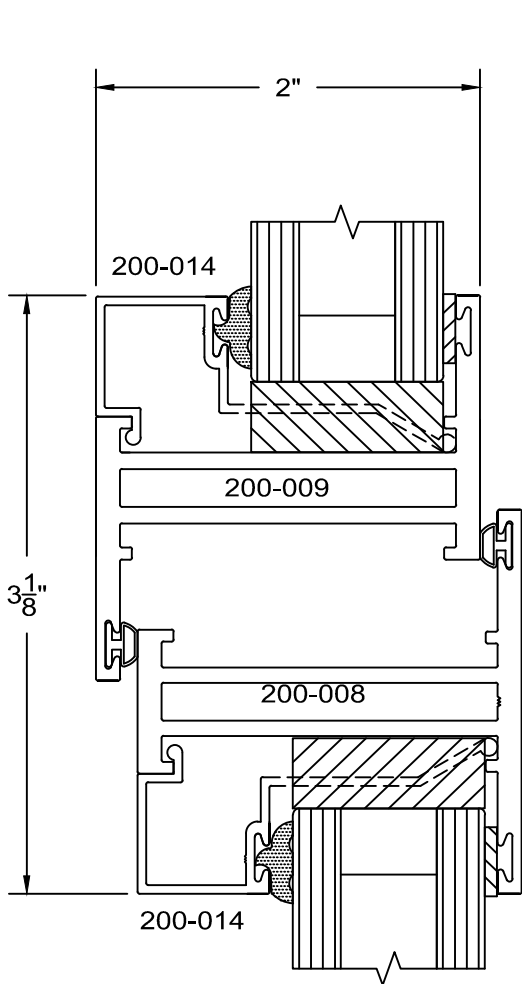

**Service Aluminum
Company, Inc.**

12405 Los Nietos Road #108
Santa Fe Springs, CA 90670
(562) 941-1459
(562) 941-8141 fax

200 Series - equal leg Awning details Outside glazed

full scale

12L