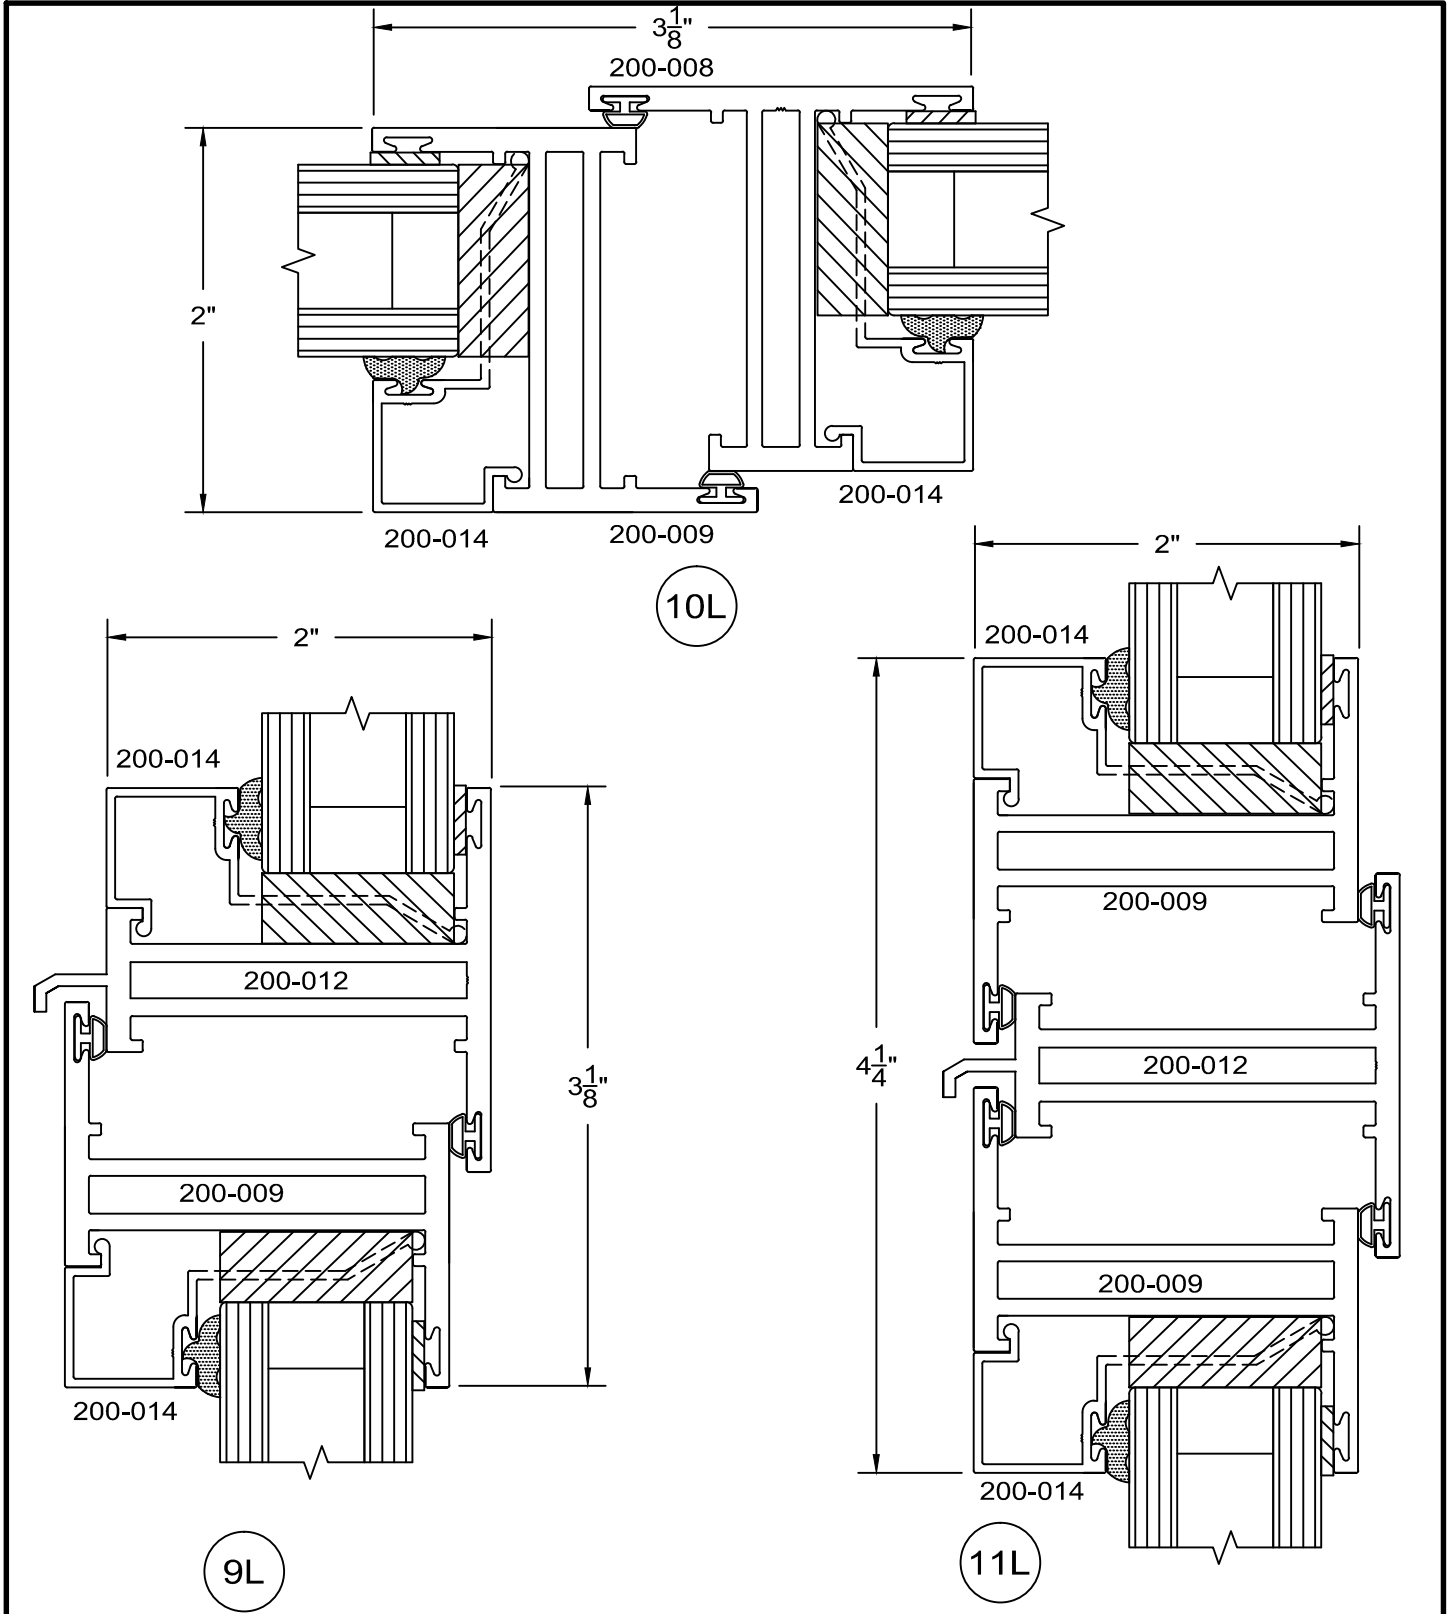

**Service Aluminum
Company, Inc.**

12405 Los Nietos Road #108
Santa Fe Springs, CA 90670
(562) 941-1459
(562) 941-8141 fax

200 Series - equal leg Awning details Outside glazed

full scale