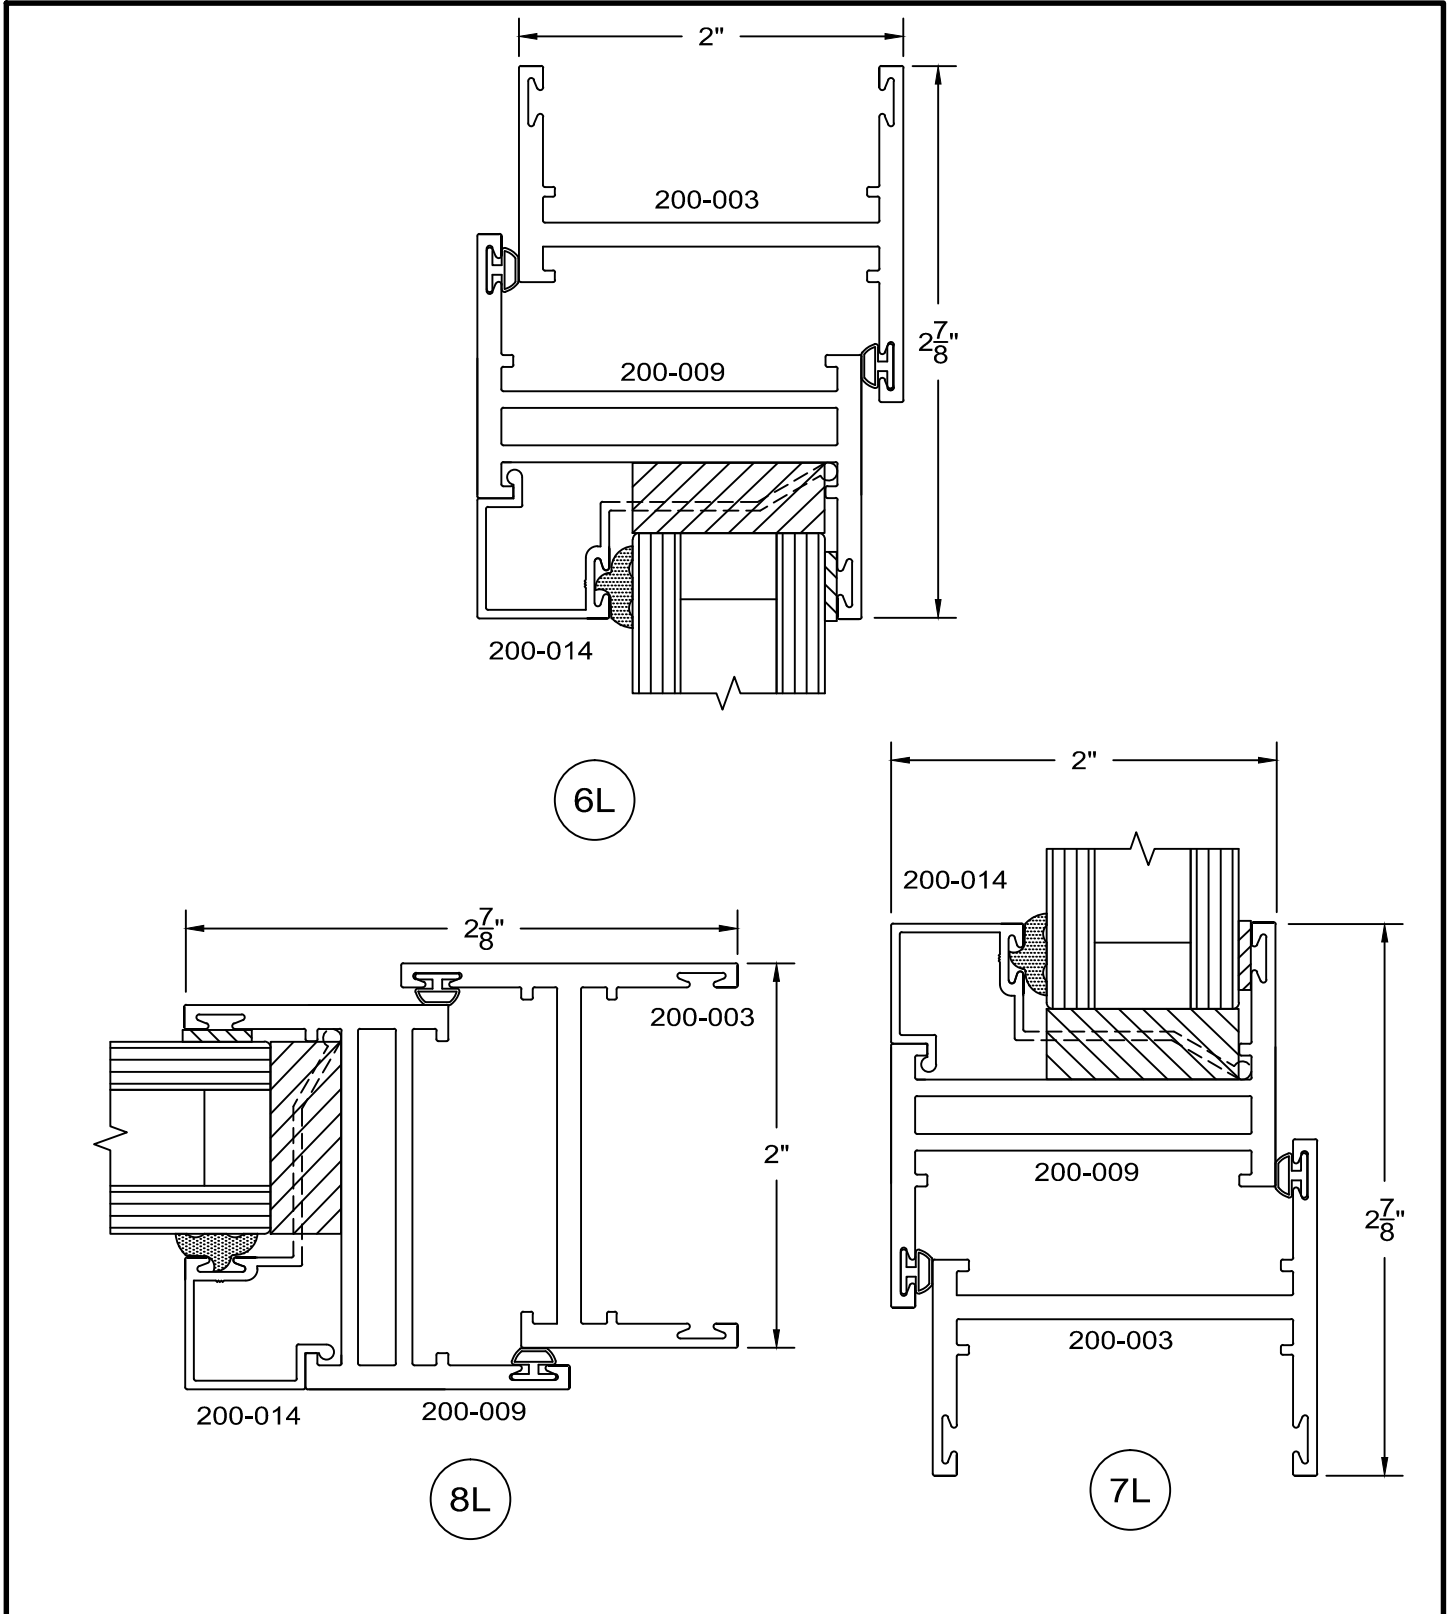

200 Series - equal leg Awning details Outside glazed

full scale

L6

6/24/09

**Service Aluminum
Company, Inc.**

12405 Los Nietos Road #108
Santa Fe Springs, CA 90670
(562) 941-1459
(562) 941-8141 fax

200 Series - equal leg Awning details Outside glazed