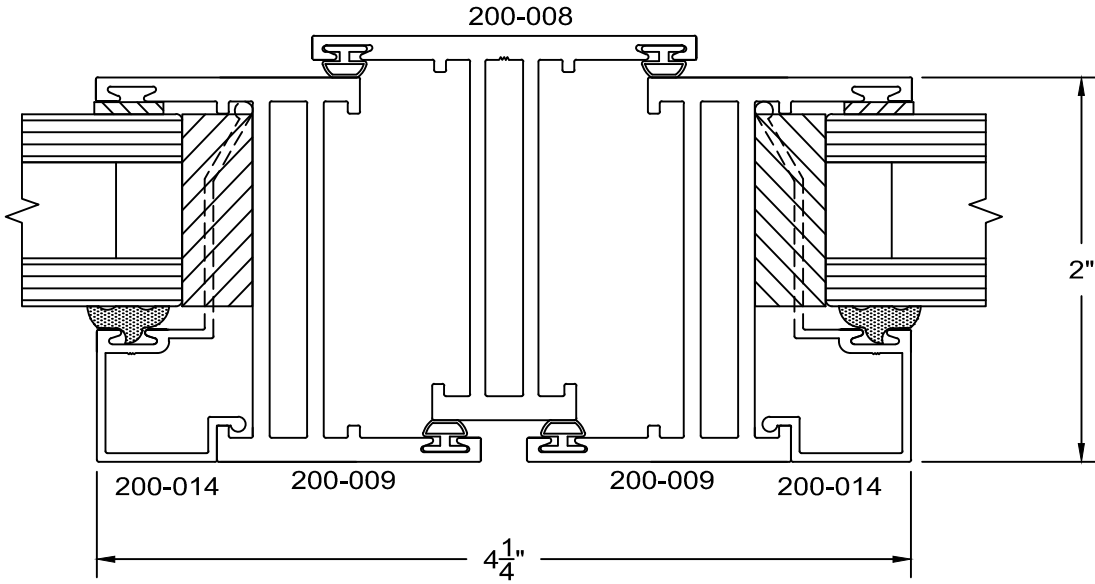

full scale

**Service Aluminum
Company, Inc.**

12405 Los Nietos Road #108
Santa Fe Springs, CA 90670
(562) 941-1459
(562) 941-8141 fax

200 Series - equal leg Awning details Outside glazed

full scale

13L

14L

**Service Aluminum
Company, Inc.**