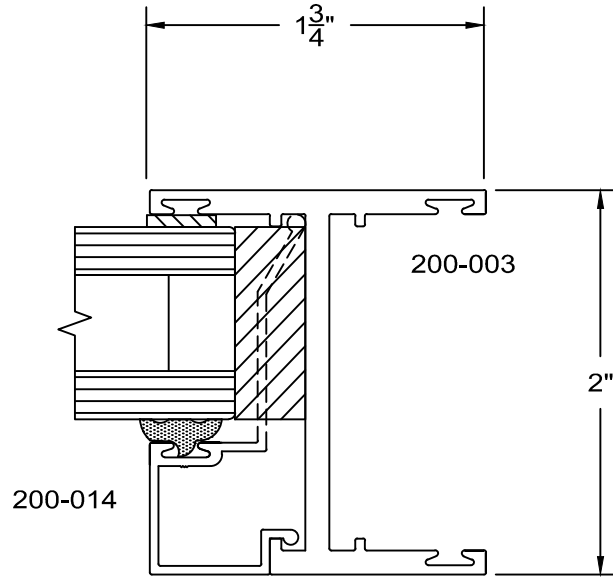

**Service Aluminum
Company, Inc.**

12405 Los Nietos Road #108
Santa Fe Springs, CA 90670
(562) 941-1459
(562) 941-8141 fax

200 Series - equal leg Awning details Outside glazed

full scale