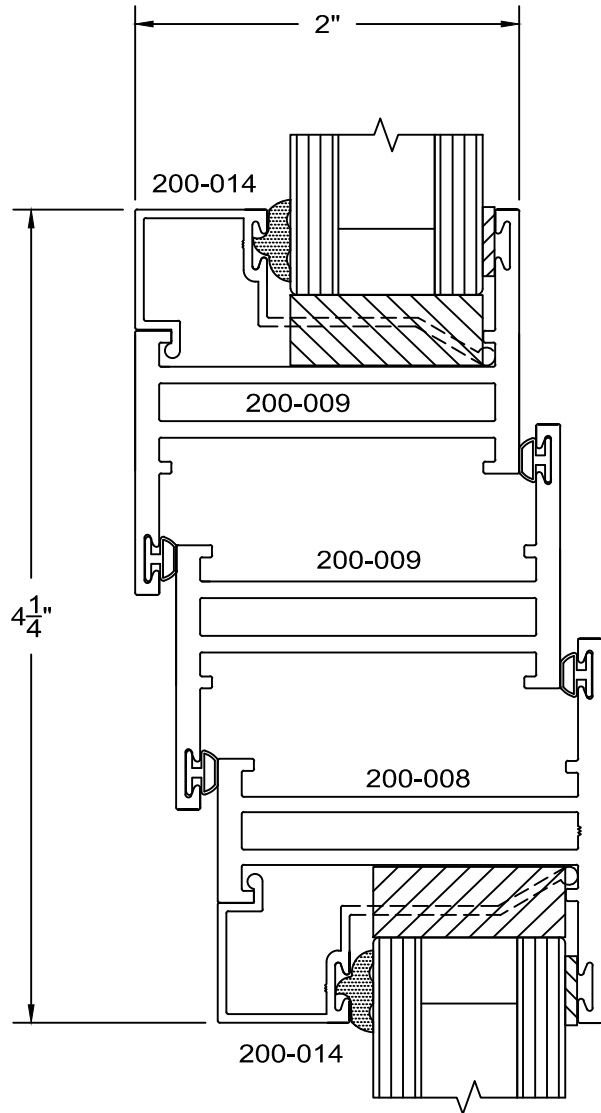

**Service Aluminum
Company, Inc.**

12405 Los Nietos Road #108
Santa Fe Springs, CA 90670
(562) 941-1459
(562) 941-8141 fax

200 Series - equal leg Awning details Outside glazed

full scale

12L

16L