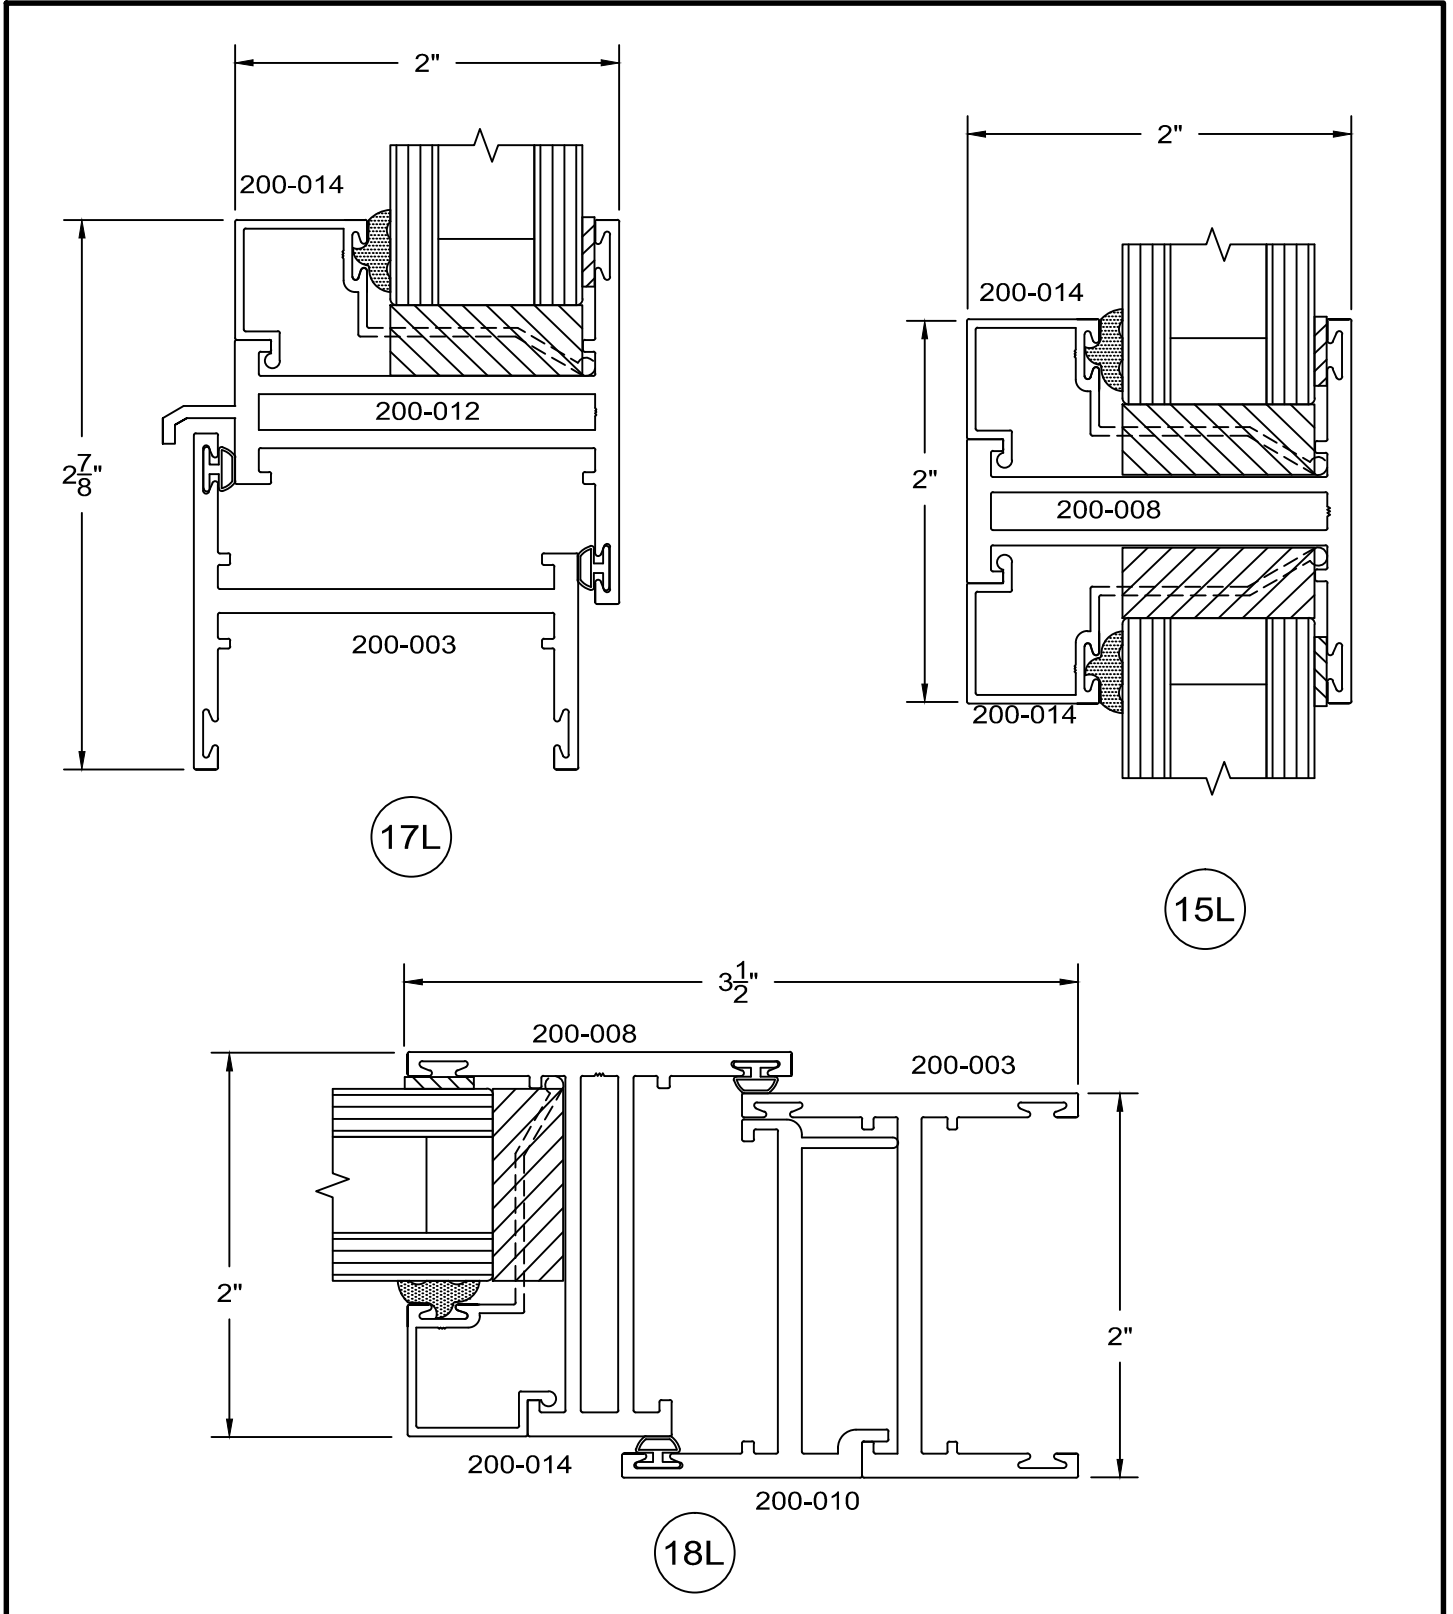

12405 Los Nietos Road #108
Santa Fe Springs, CA 90670
(562) 941-1459
(562) 941-8141 fax

200 Series - equal leg Awning details Outside glazed

full scale

12L

16L

**Service Aluminum
Company, Inc.**

12405 Los Nietos Road #108
Santa Fe Springs, CA 90670
(562) 941-1459
(562) 941-8141 fax

200 Series - equal leg Awning details Outside glazed

full scale

L10

6/24/09