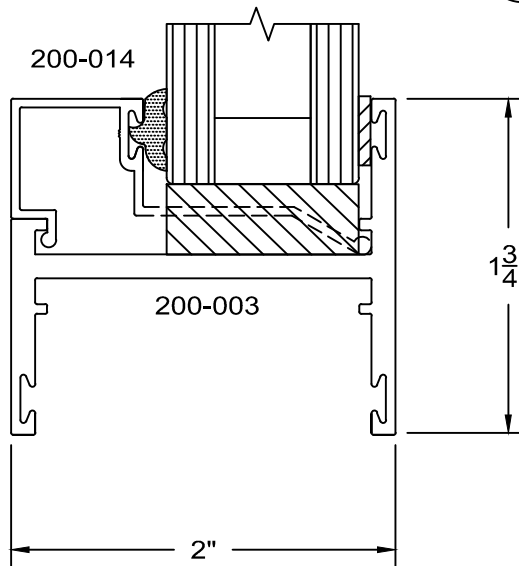

12405 Los Nietos Road #108
Santa Fe Springs, CA 90670
(562) 941-1459
(562) 941-8141 fax

200 Series - equal leg Awning details Outside glazed

full scale

1L

2L

3L

**Service Aluminum
Company, Inc.**

12405 Los Nietos Road #108
Santa Fe Springs, CA 90670
(562) 941-1459
(562) 941-8141 fax