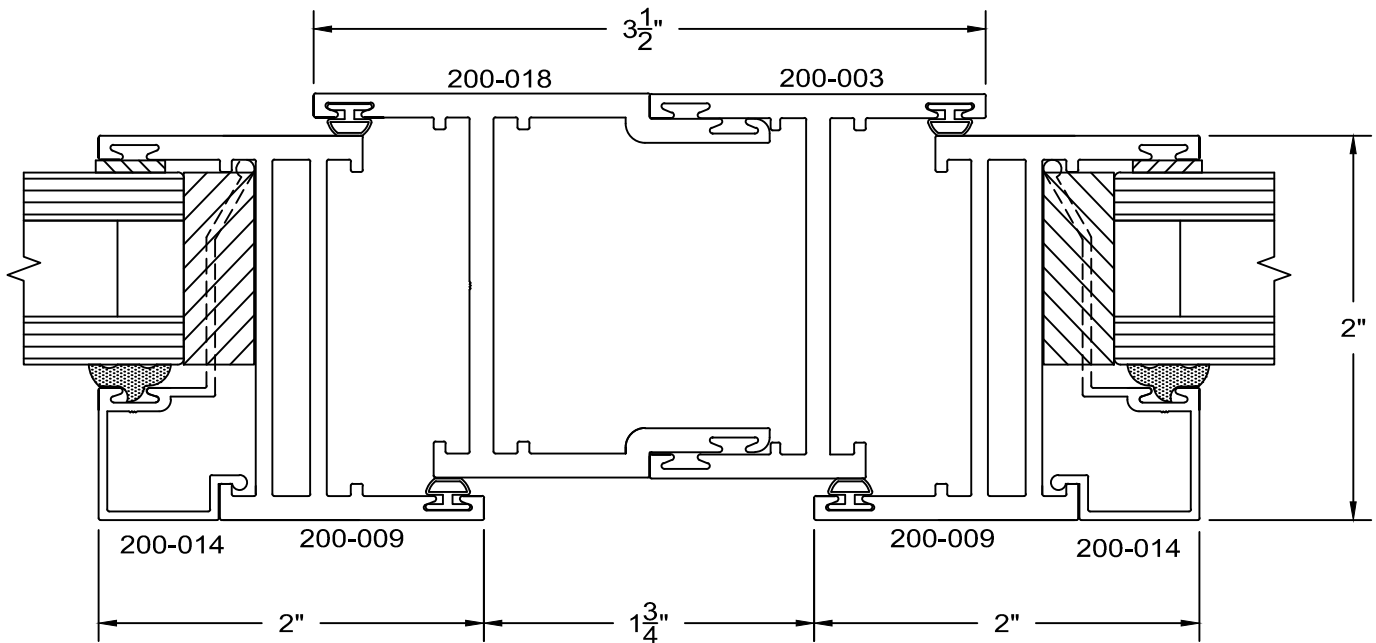

full scale

**Service Aluminum
Company, Inc.**

12405 Los Nietos Road #108
Santa Fe Springs, CA 90670
(562) 941-1459
(562) 941-8141 fax

200 Series - equal leg Awning details Outside glazed

full scale

13L

14L

**Service Aluminum
Company, Inc.**