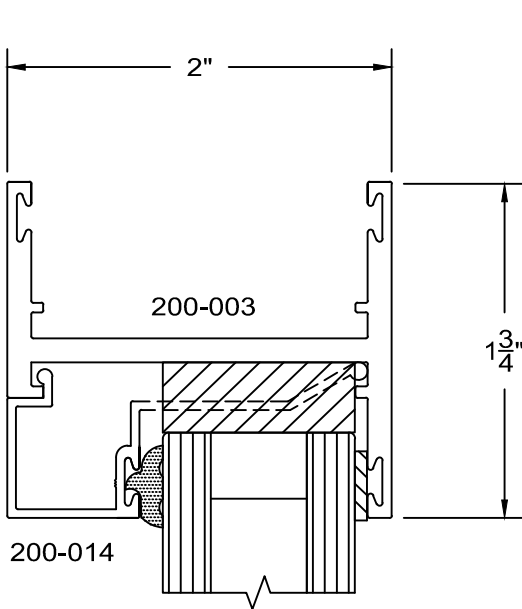

**Service Aluminum
Company, Inc.**

12405 Los Nietos Road #108
Santa Fe Springs, CA 90670
(562) 941-1459
(562) 941-8141 fax

200 Series - equal leg Awning details Outside glazed

full scale