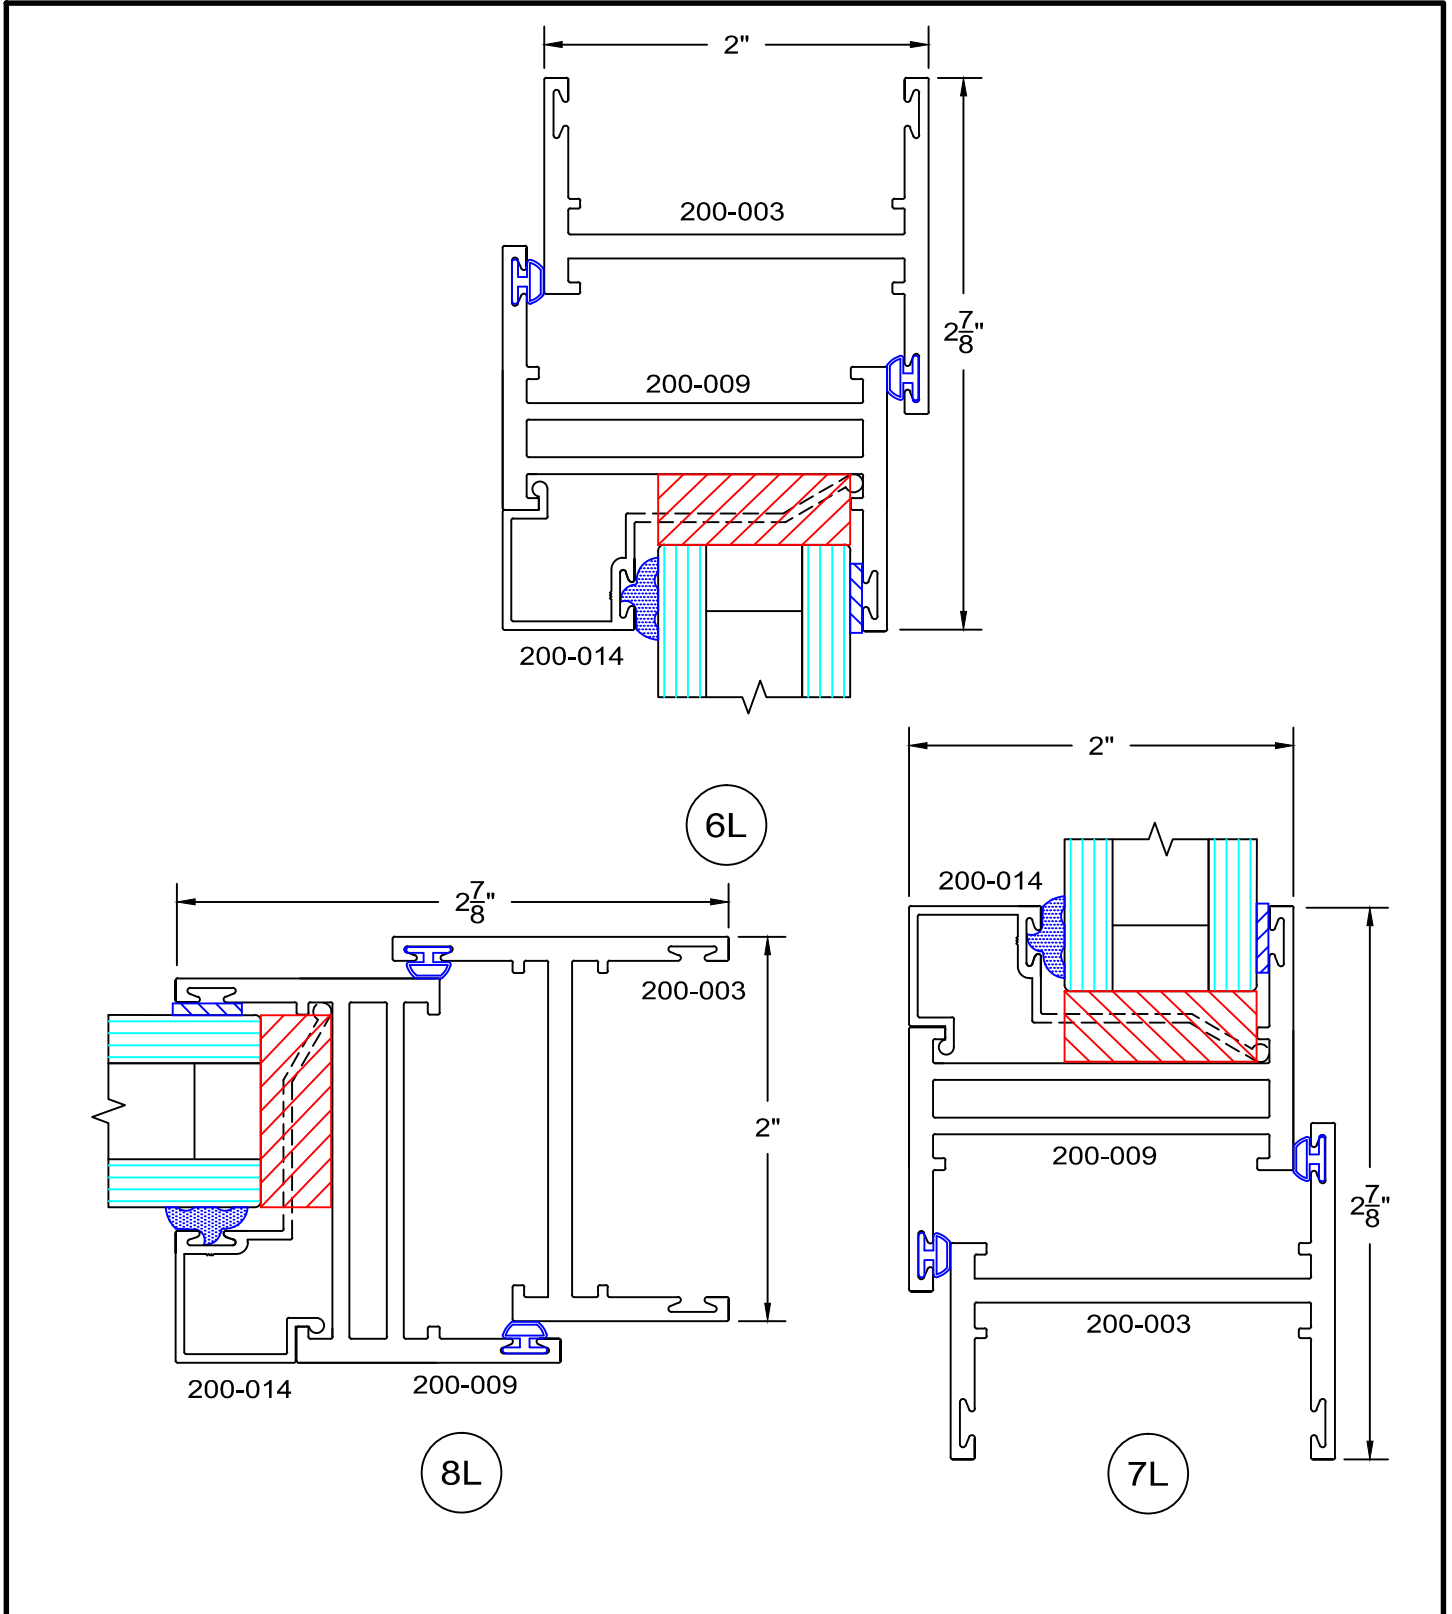

**Service Aluminum
Company, Inc.**

12405 Los Nietos Road #108
Santa Fe Springs, CA 90670
(562) 941-1459
(562) 941-8141 fax

200 Series - equal leg Casement elevations Outside glazed

200 Series - equal leg Casement details Outside glazed

full scale

200 Series - equal leg Casement details Outside glazed

full scale

Service Aluminum Company, Inc.

12405 Los Nietos Road #108
 Santa Fe Springs, CA 90670
 (562) 941-1459
 (562) 941-8141 fax

200 Series - equal leg Casement details Outside glazed

full scale

L21

6/24/09

Service Aluminum Company, Inc.

12405 Los Nietos Road #108
Santa Fe Springs, CA 90670
(562) 941-1459
(562) 941-8141 fax

200 Series - equal leg Casement details Outside glazed

full scale

13L

18L

L22

6/24/09

**Service Aluminum
Company, Inc.**

12405 Los Nietos Road #108
Santa Fe Springs, CA 90670
(562) 941-1459
(562) 941-8141 fax

200 Series - equal leg Casement details Outside glazed

full scale