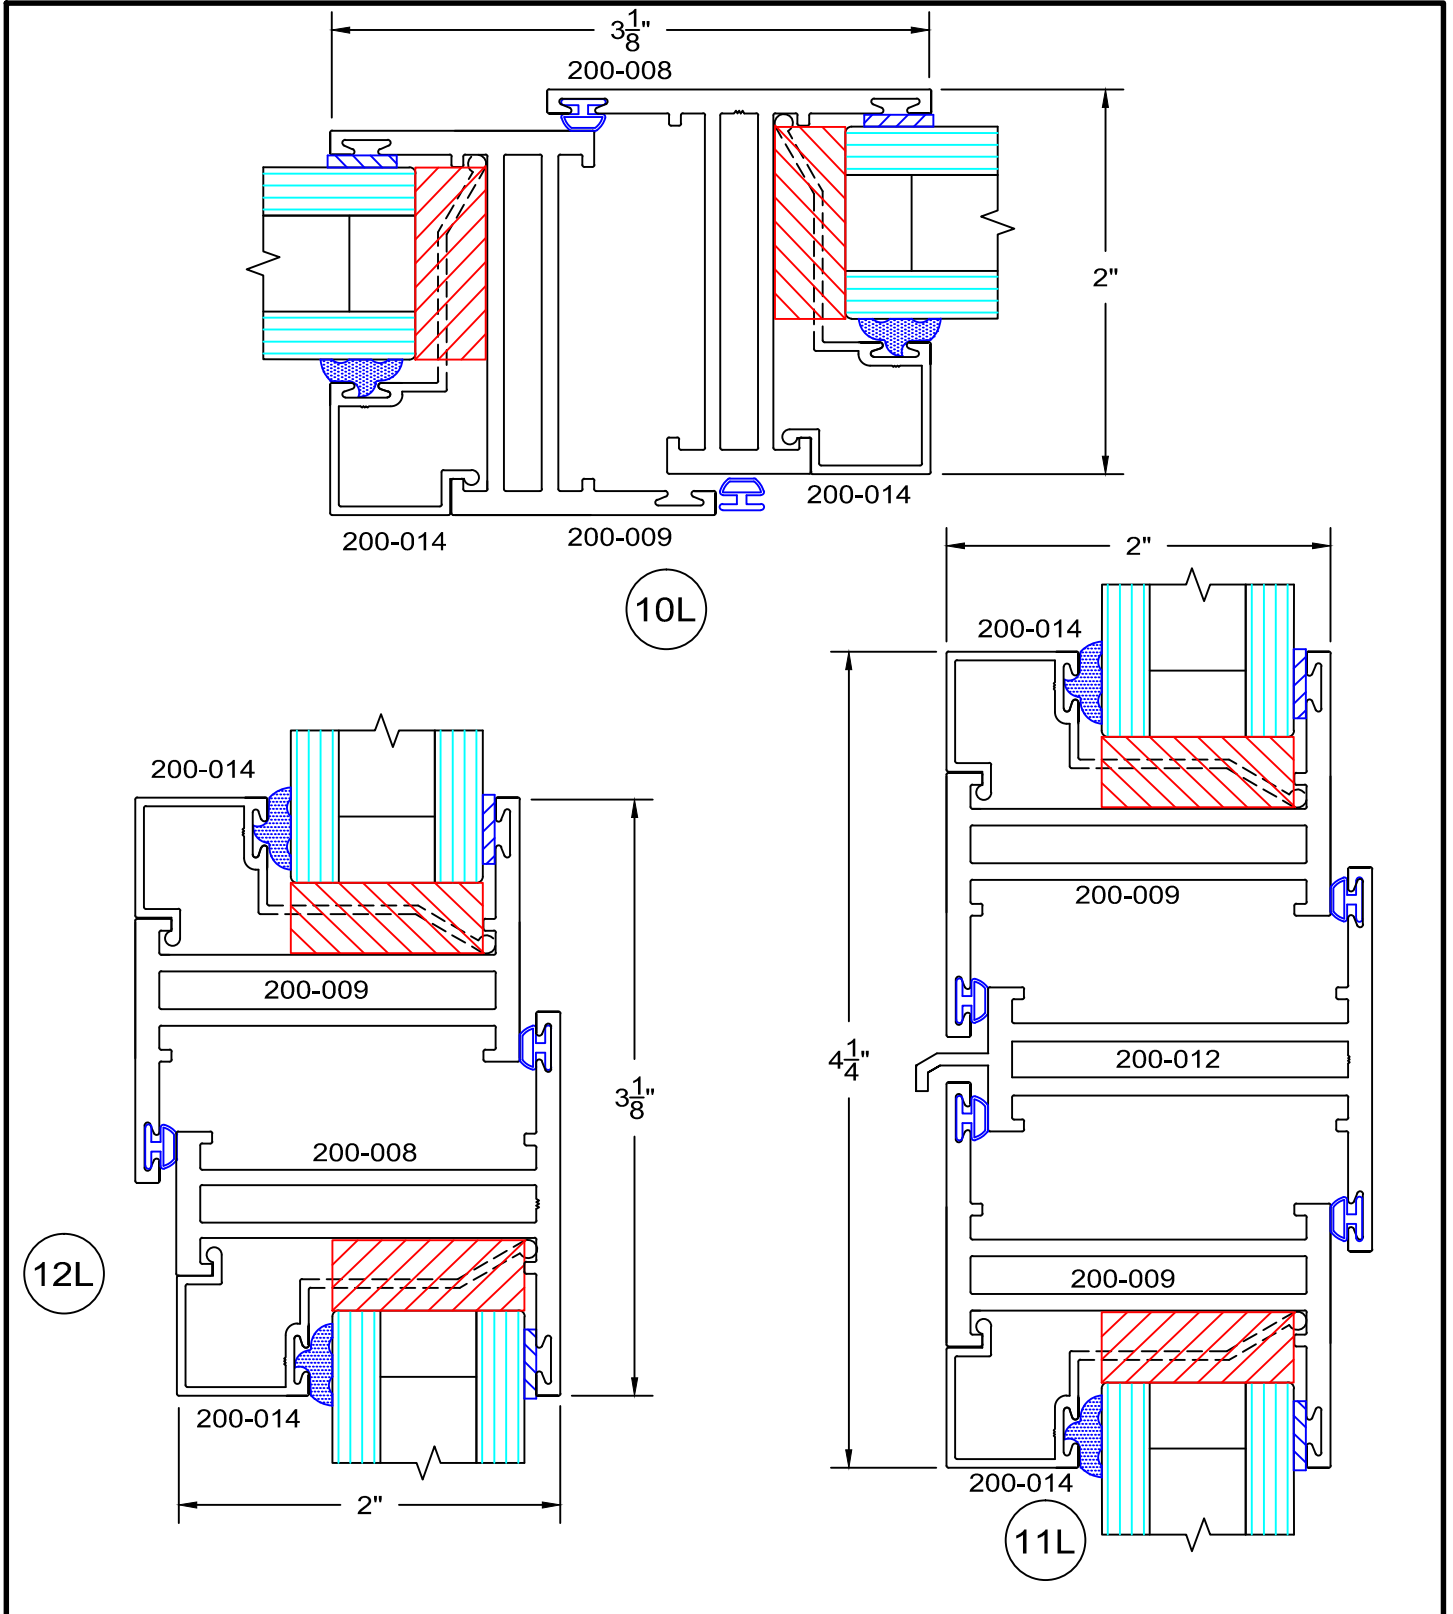

full scale

200 Series - equal leg Casement details Outside glazed

full scale

Service Aluminum Company, Inc.

12405 Los Nietos Road #108
 Santa Fe Springs, CA 90670
 (562) 941-1459
 (562) 941-8141 fax

200 Series - equal leg Casement details Outside glazed

full scale

L21

6/24/09

Service Aluminum Company, Inc.

12405 Los Nietos Road #108
Santa Fe Springs, CA 90670
(562) 941-1459
(562) 941-8141 fax

200 Series - equal leg Casement details Outside glazed

full scale