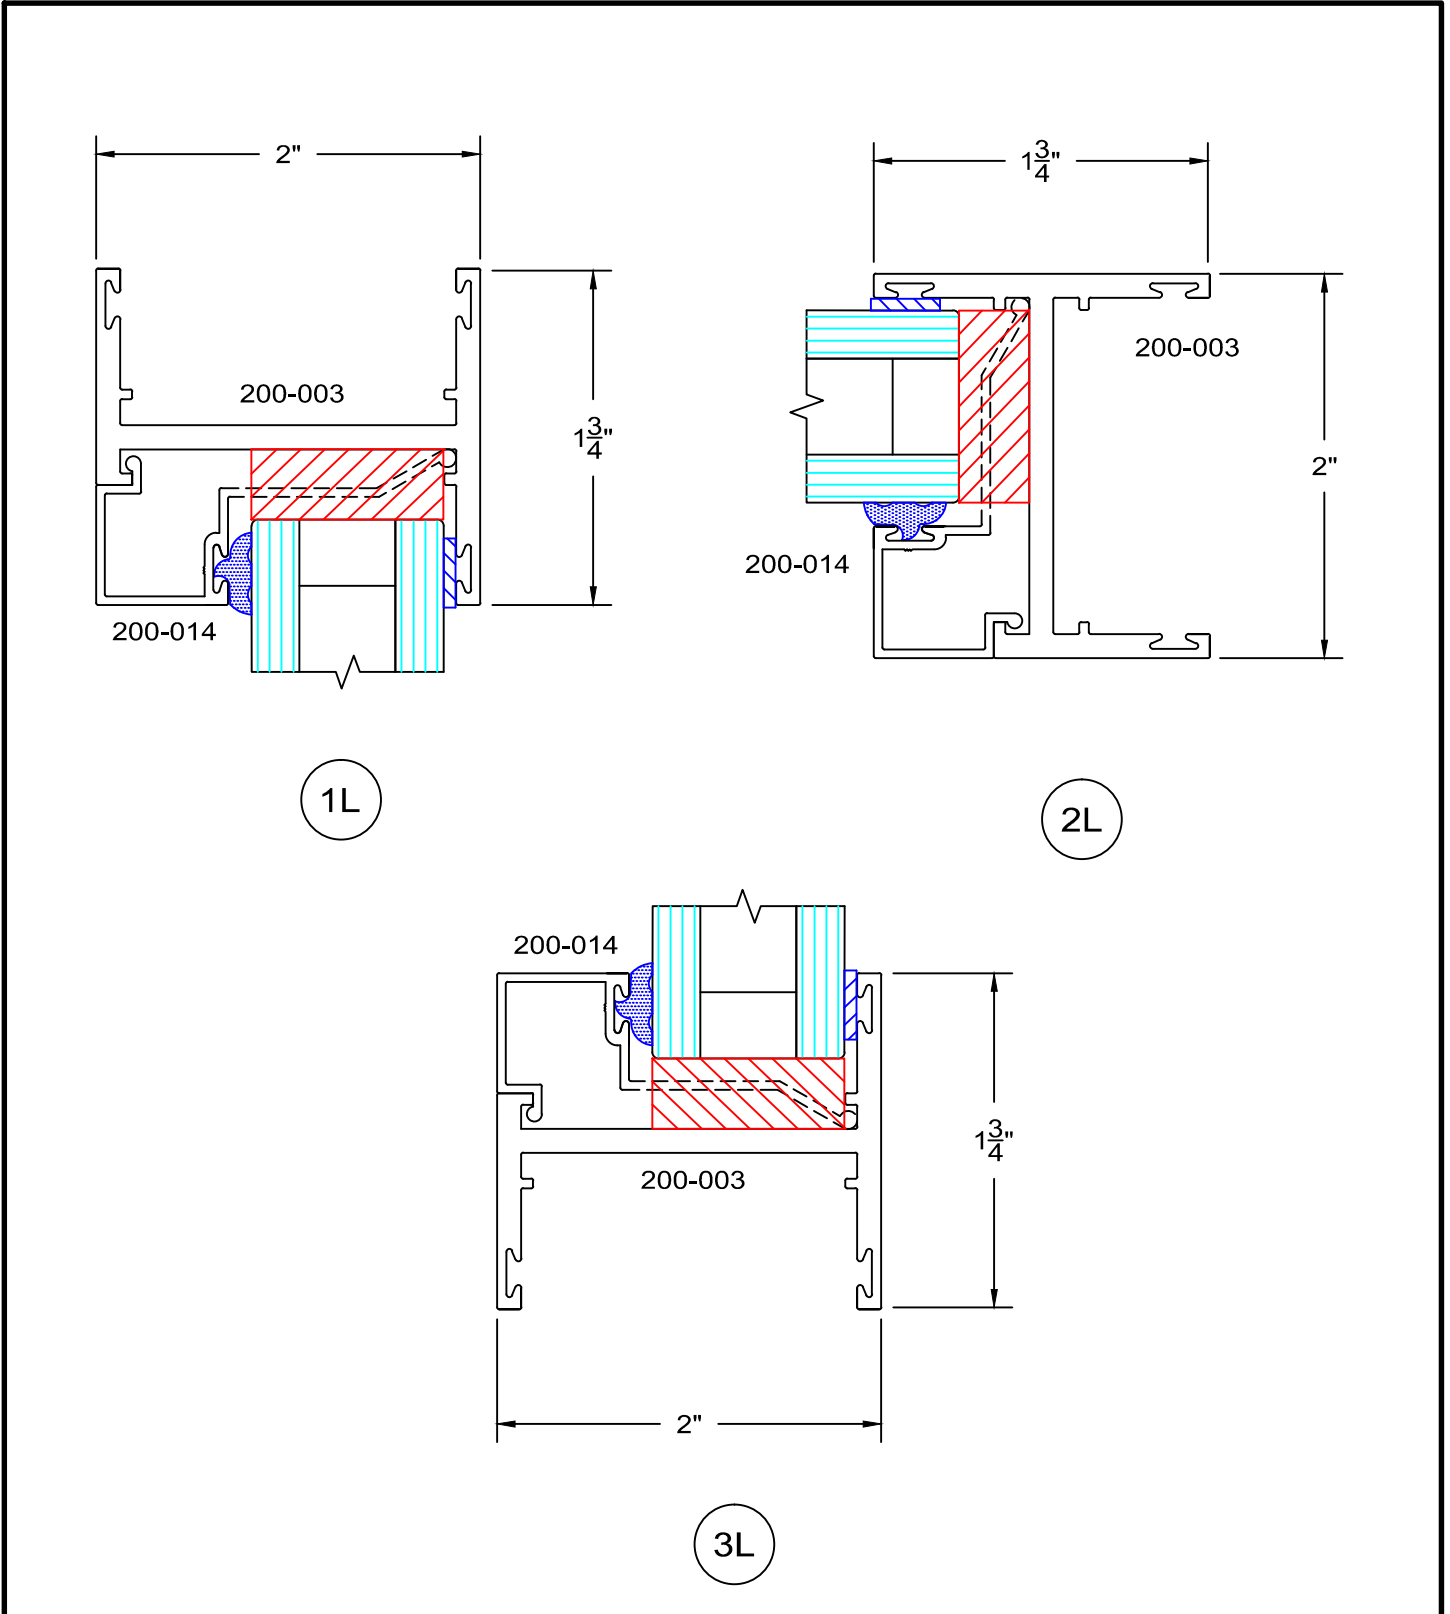

**Service Aluminum
Company, Inc.**

12405 Los Nietos Road #108
Santa Fe Springs, CA 90670
(562) 941-1459
(562) 941-8141 fax

200 Series - equal leg Casement elevations Outside glazed

200 Series - equal leg Casement details Outside glazed

full scale

200 Series - equal leg Casement details Outside glazed

full scale

Service Aluminum Company, Inc.

12405 Los Nietos Road #108
 Santa Fe Springs, CA 90670
 (562) 941-1459
 (562) 941-8141 fax

200 Series - equal leg Casement details Outside glazed

full scale

L21

6/24/09

Service Aluminum Company, Inc.

12405 Los Nietos Road #108
Santa Fe Springs, CA 90670
(562) 941-1459
(562) 941-8141 fax

200 Series - equal leg Casement details Outside glazed

full scale