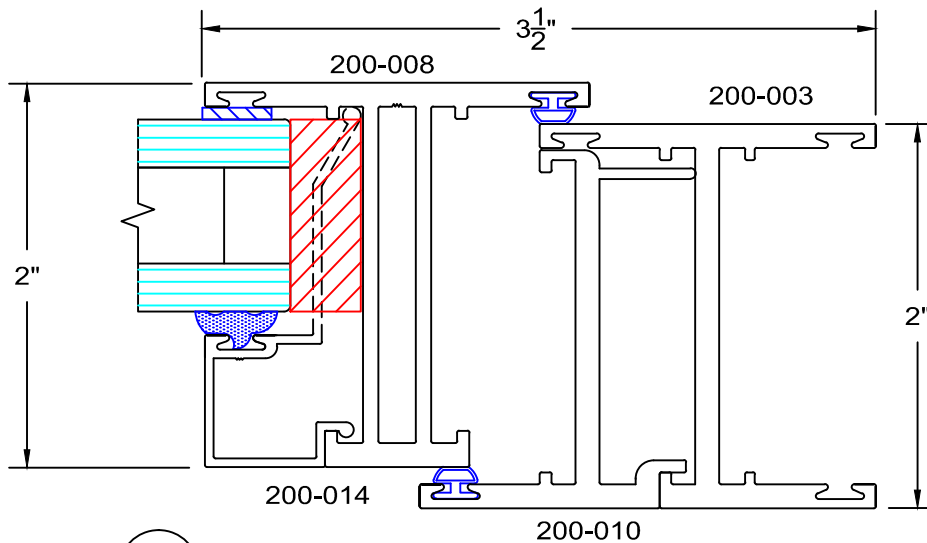

full scale

L21

6/24/09

Service Aluminum Company, Inc.

12405 Los Nietos Road #108
Santa Fe Springs, CA 90670
(562) 941-1459
(562) 941-8141 fax

200 Series - equal leg Casement details Outside glazed

full scale

13L

18L

L22

6/24/09

**Service Aluminum
Company, Inc.**

12405 Los Nietos Road #108
Santa Fe Springs, CA 90670
(562) 941-1459
(562) 941-8141 fax

200 Series - equal leg Casement details Outside glazed

full scale