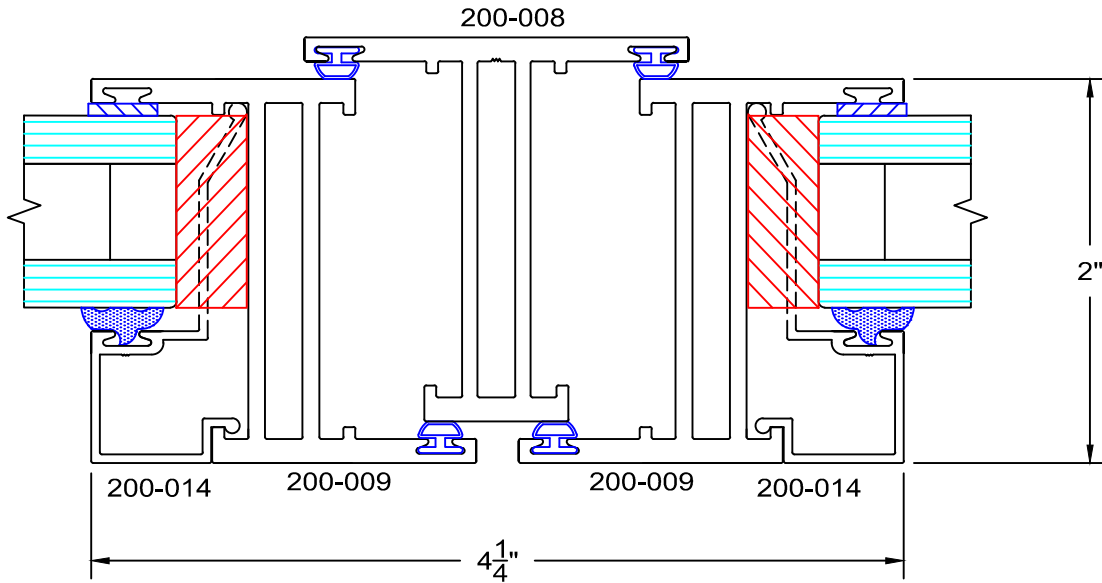

full scale

L21

6/24/09

Service Aluminum Company, Inc.

12405 Los Nietos Road #108
Santa Fe Springs, CA 90670
(562) 941-1459
(562) 941-8141 fax

200 Series - equal leg Casement details Outside glazed

full scale

13L

18L

L22

6/24/09

**Service Aluminum
Company, Inc.**

12405 Los Nietos Road #108
Santa Fe Springs, CA 90670
(562) 941-1459
(562) 941-8141 fax

200 Series - equal leg Casement details Outside glazed

full scale