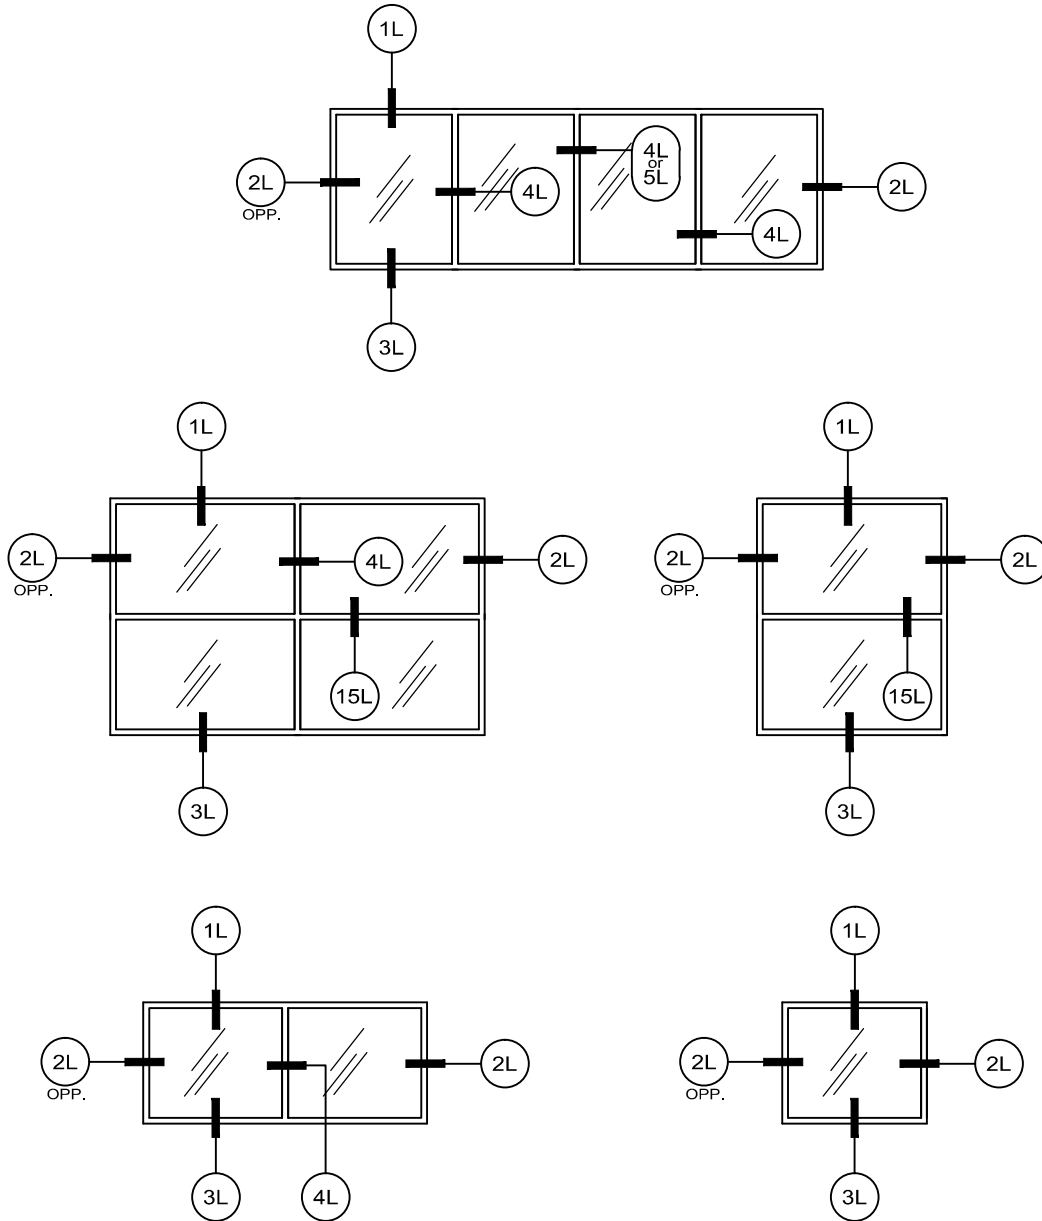

**Service Aluminum
Company, Inc.**

12405 Los Nietos Road #108
Santa Fe Springs, CA 90670
(562) 941-1459
(562) 941-8141 fax

200 Series - equal leg Fixed elevations Outside glazed

**Service Aluminum
Company, Inc.**

12405 Los Nietos Road #108
Santa Fe Springs, CA 90670
(562) 941-1459
(562) 941-8141 fax

200 Series - equal leg Fixed details Outside glazed

full scale