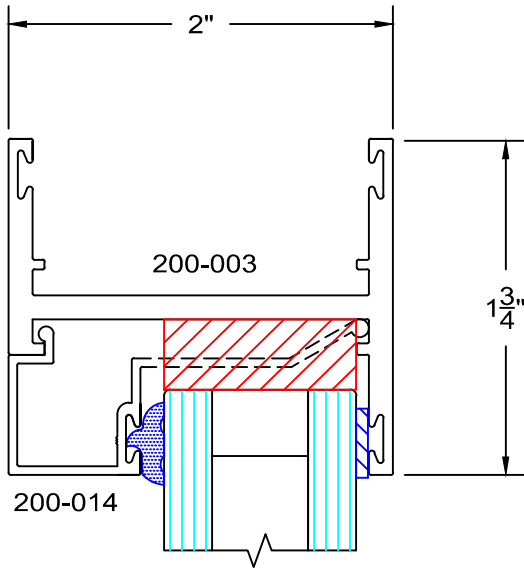

**Service Aluminum
Company, Inc.**

12405 Los Nietos Road #108
Santa Fe Springs, CA 90670
(562) 941-1459
(562) 941-8141 fax

200 Series - equal leg Hopper details Outside glazed

full scale

1L