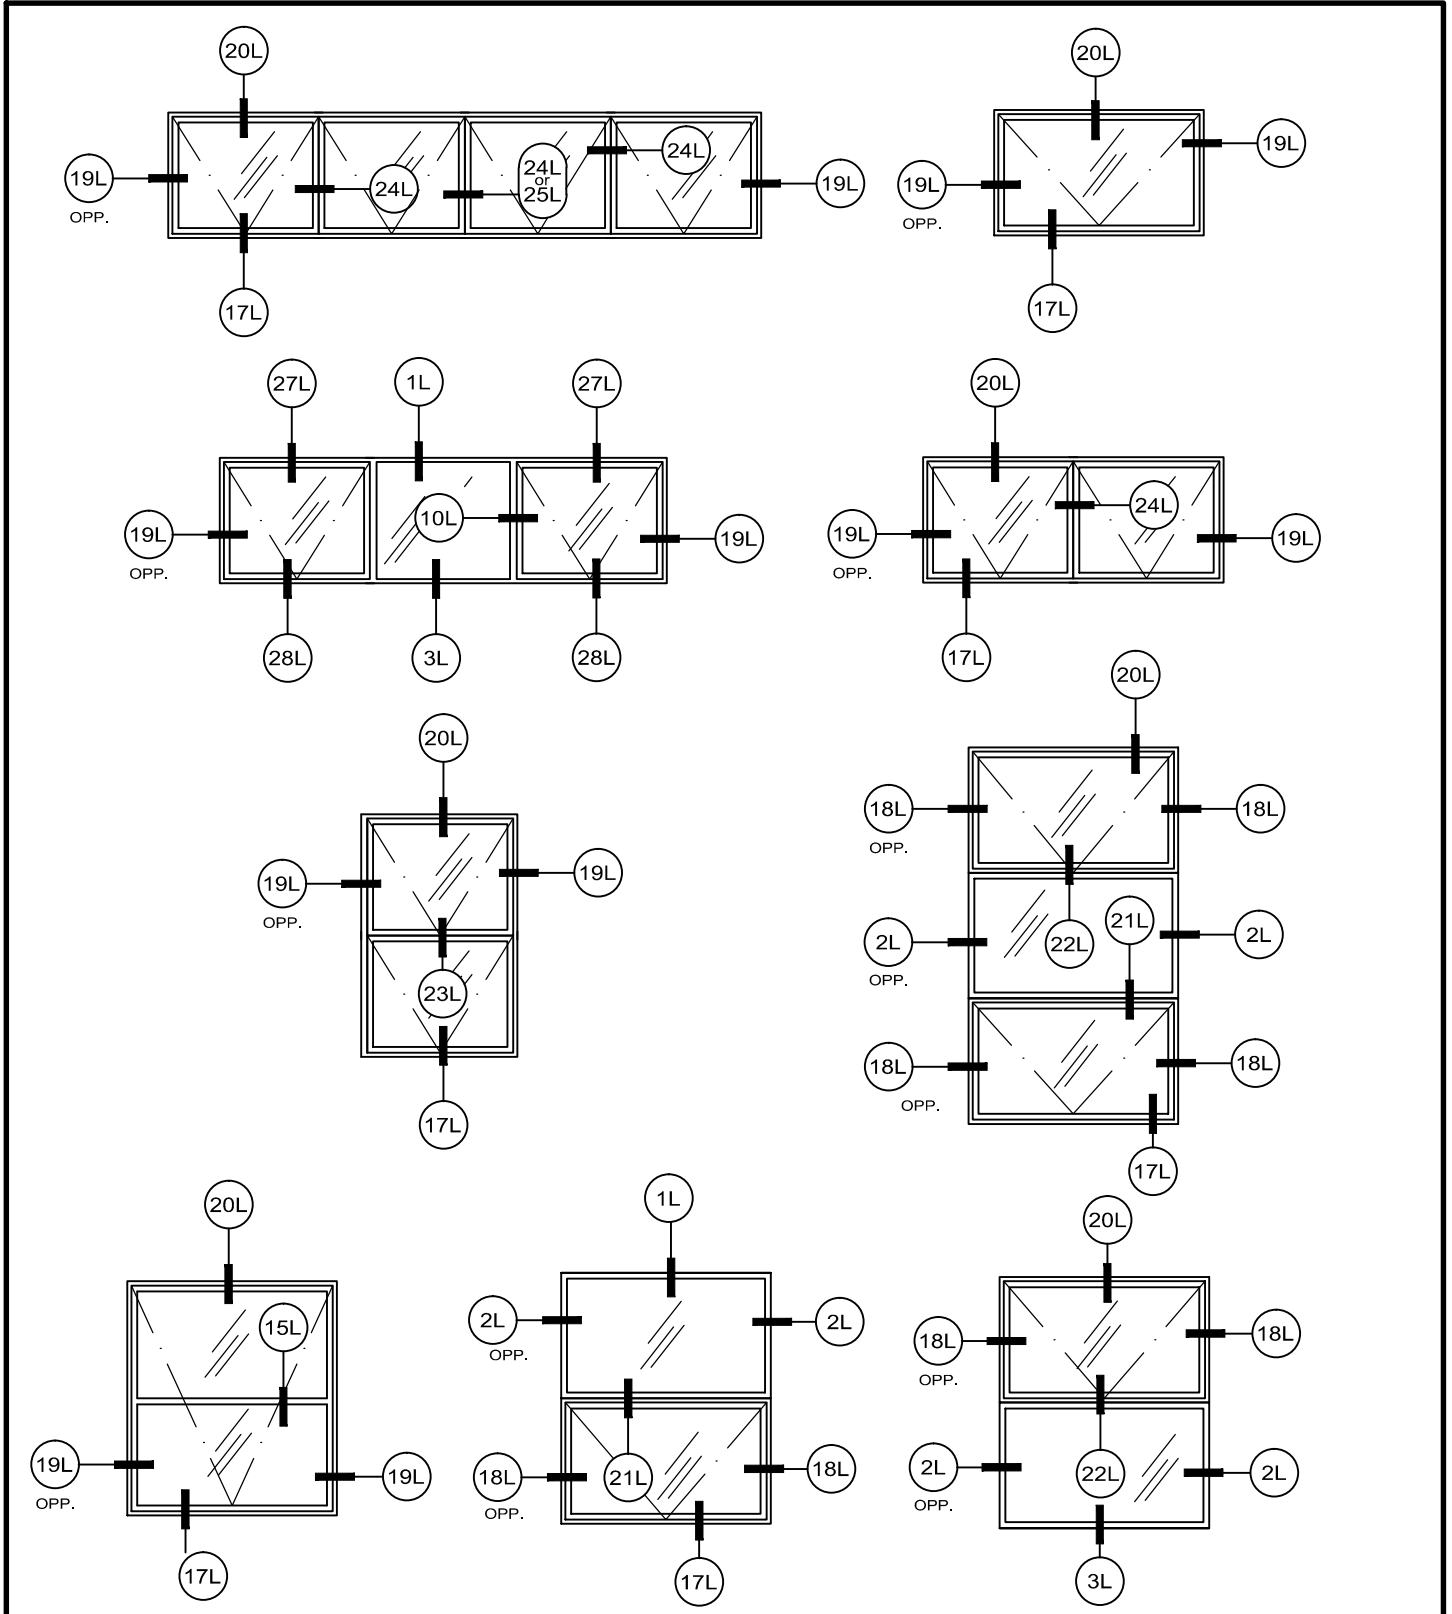

**Service Aluminum
Company, Inc.**

12405 Los Nietos Road #108
Santa Fe Springs, CA 90670
(562) 941-1459
(562) 941-8141 fax

200 Series - equal leg Hopper elevations Outside glazed