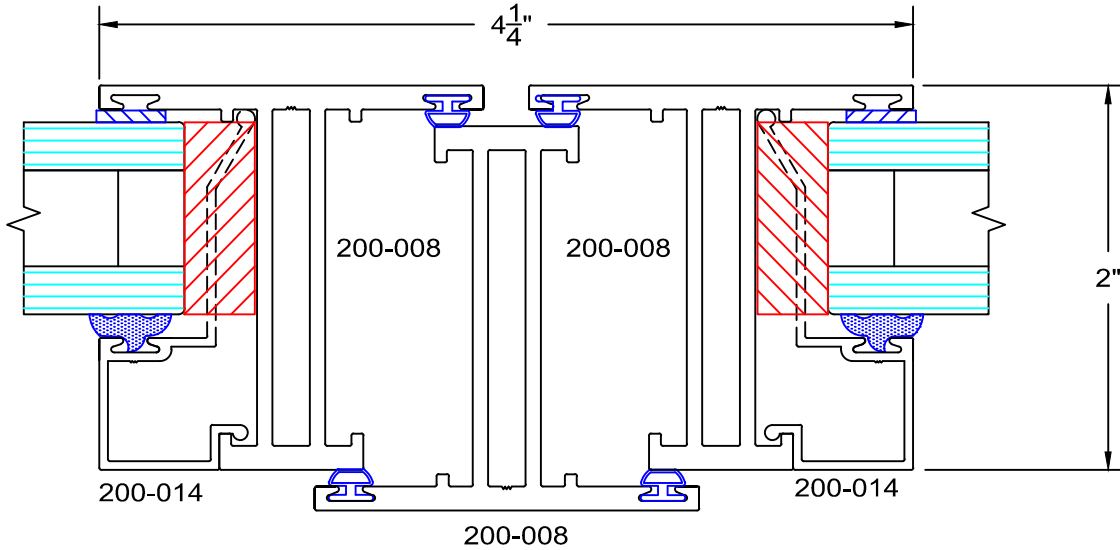

200 Series - equal leg Hopper details Outside glazed

full scale

24L