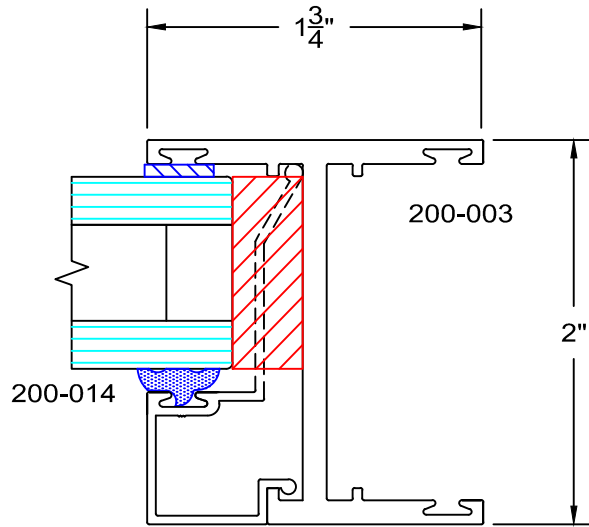

**Service Aluminum
Company, Inc.**

12405 Los Nietos Road #108
Santa Fe Springs, CA 90670
(562) 941-1459
(562) 941-8141 fax

200 Series - equal leg Hopper details Outside glazed

full scale

1L

2L

3L

L12

6/24/09