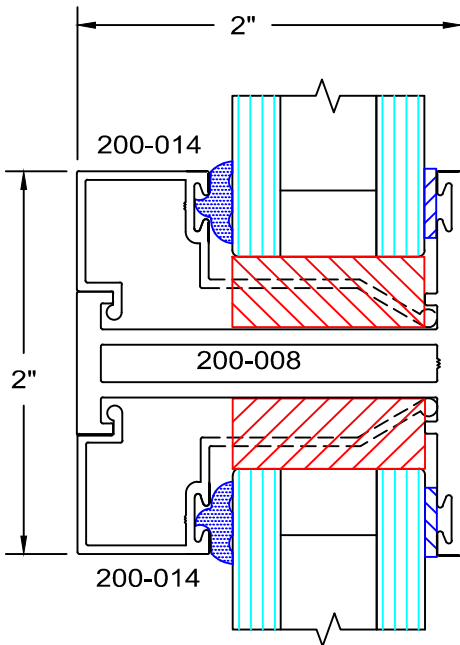

Service Aluminum Company, Inc.

12405 Los Nietos Road #108
Santa Fe Springs, CA 90670
(562) 941-1459
(562) 941-8141 fax

200 Series - equal leg Hopper details Outside glazed

full scale

10L

15L

17L

L13