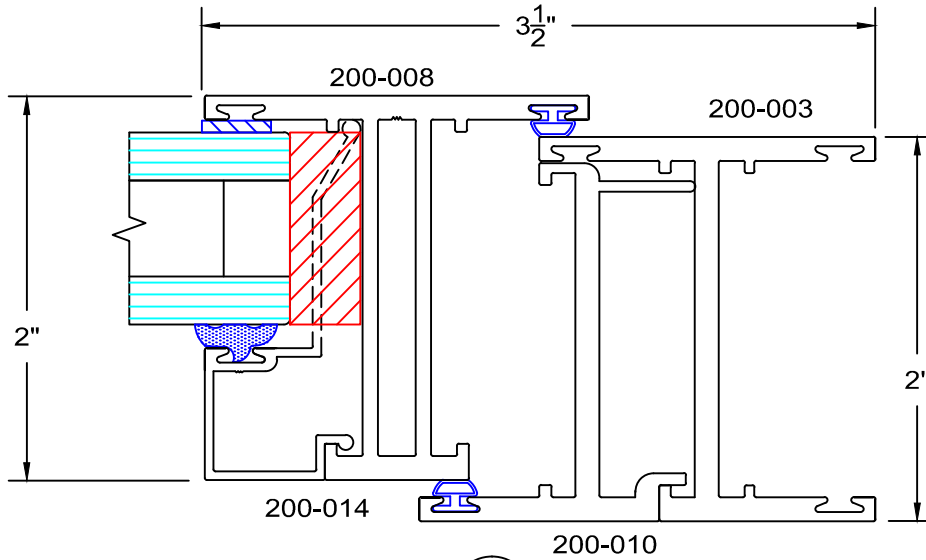

Service Aluminum Company, Inc.

12405 Los Nietos Road #108
Santa Fe Springs, CA 90670
(562) 941-1459
(562) 941-8141 fax

200 Series - equal leg Hopper details Outside glazed

full scale

18L