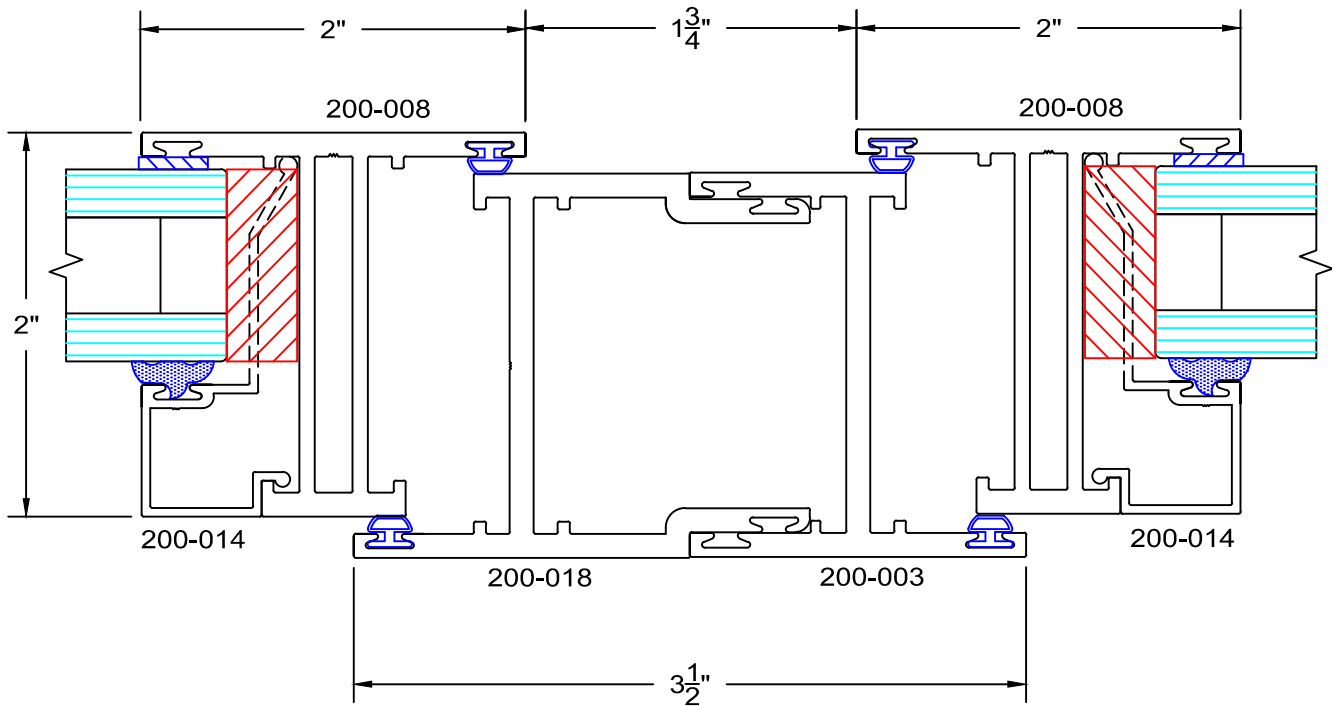

200 Series - equal leg Hopper details Outside glazed

full scale

24L

25L