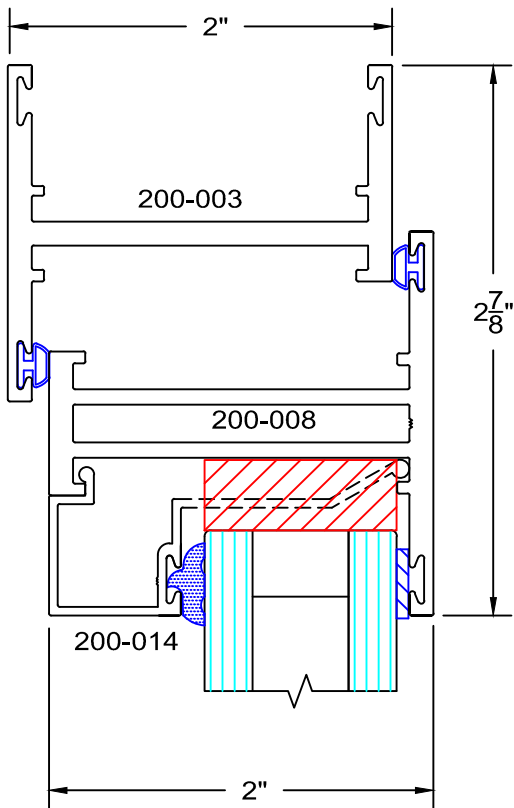

# 200 Series - equal leg Hopper details Outside glazed

full scale

18L

20L

19L