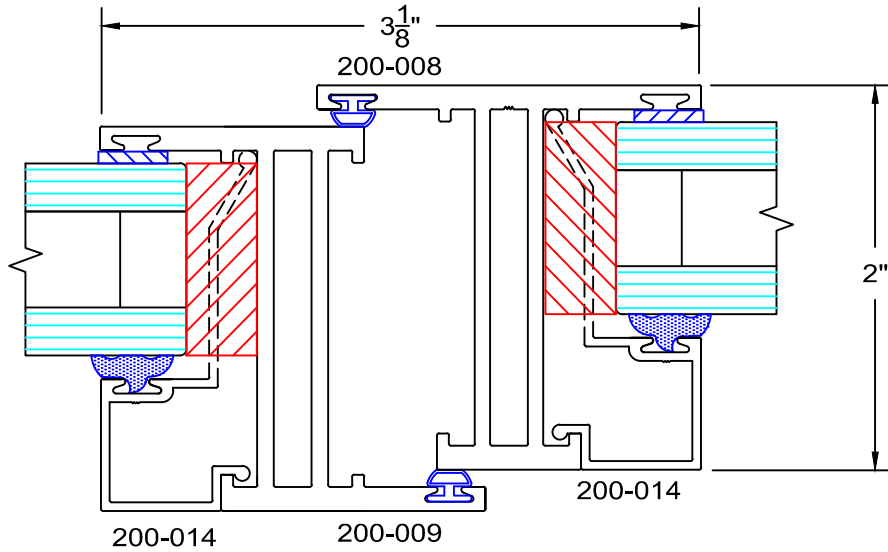

Service Aluminum Company, Inc.

12405 Los Nietos Road #108
Santa Fe Springs, CA 90670
(562) 941-1459
(562) 941-8141 fax

200 Series - equal leg Hopper details Outside glazed

full scale

10L