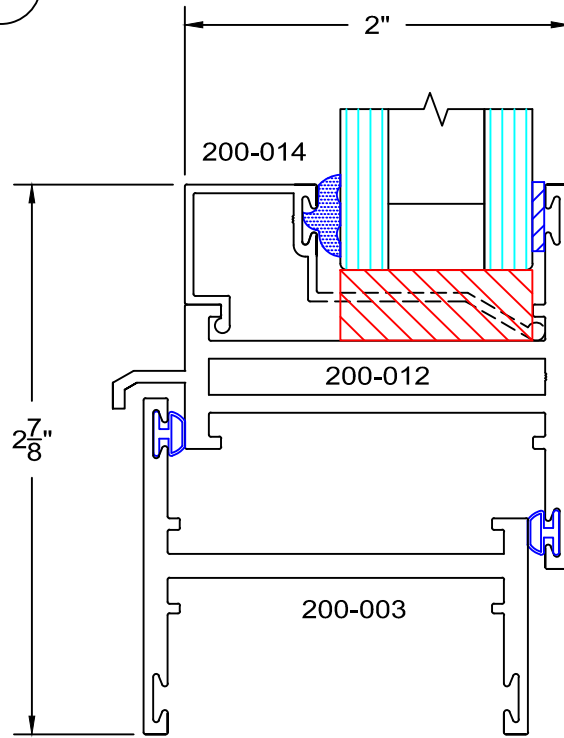

# 200 Series - equal leg Hopper details Outside glazed

full scale

10L

15L

17L

L13

**Service Aluminum Company, Inc.**

12405 Los Nietos Road #108  
Santa Fe Springs, CA 90670  
(562) 941-1459  
(562) 941-8141 fax