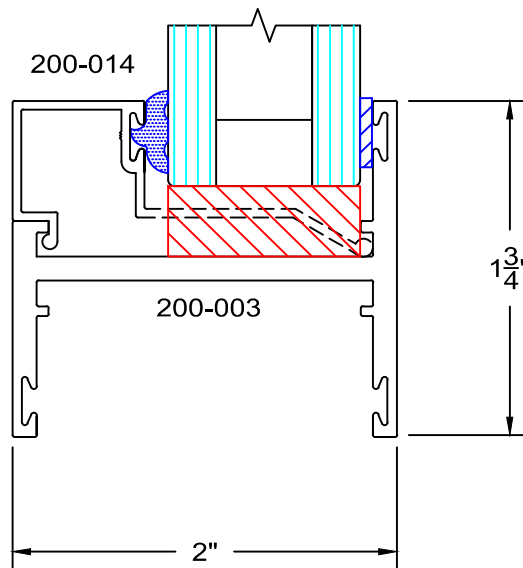

# 200 Series - equal leg Hopper details Outside glazed

full scale

1L

2L

3L

L12

6/24/09

**Service Aluminum Company, Inc.**