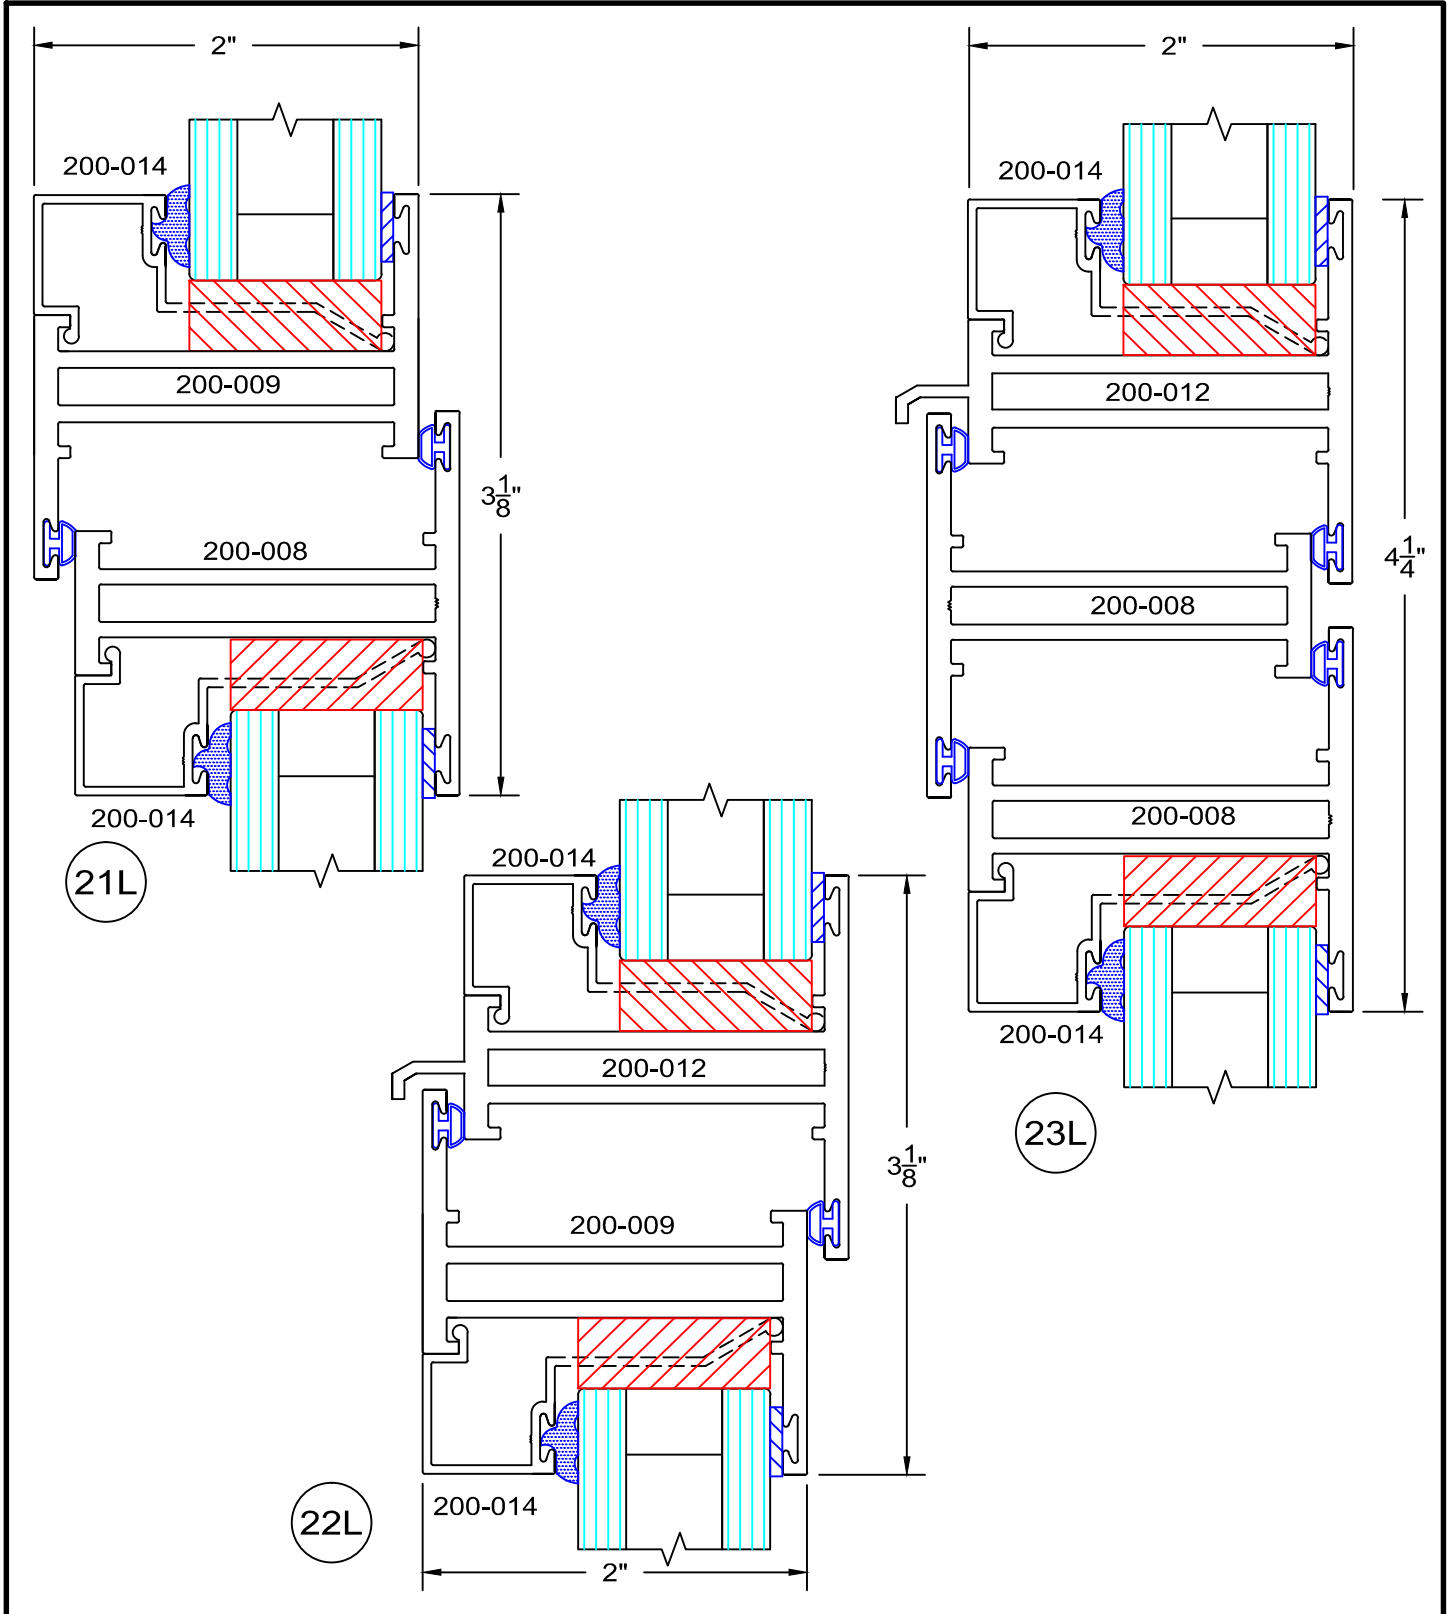

# 200 Series - equal leg Hopper details Outside glazed

full scale

18L

20L

19L

# 200 Series - equal leg Hopper details Outside glazed

full scale

# 200 Series - equal leg Hopper details Outside glazed

full scale

24L

25L