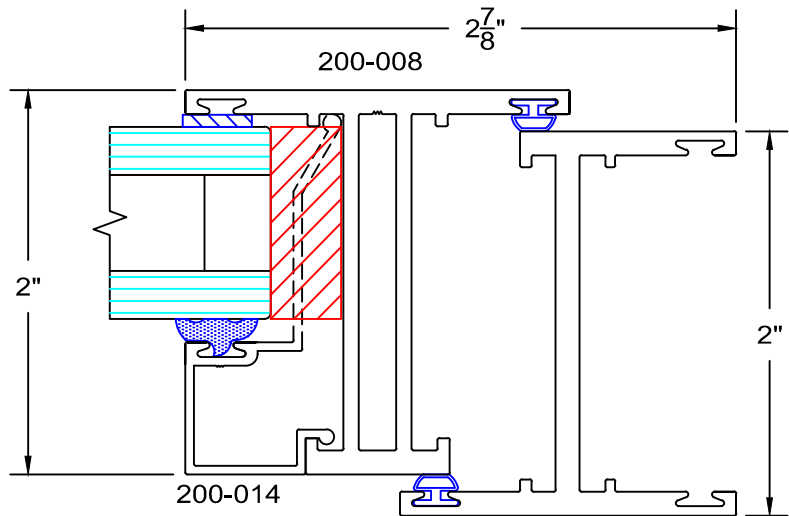

# 200 Series - equal leg Hopper details Outside glazed

full scale

18L

20L

19L