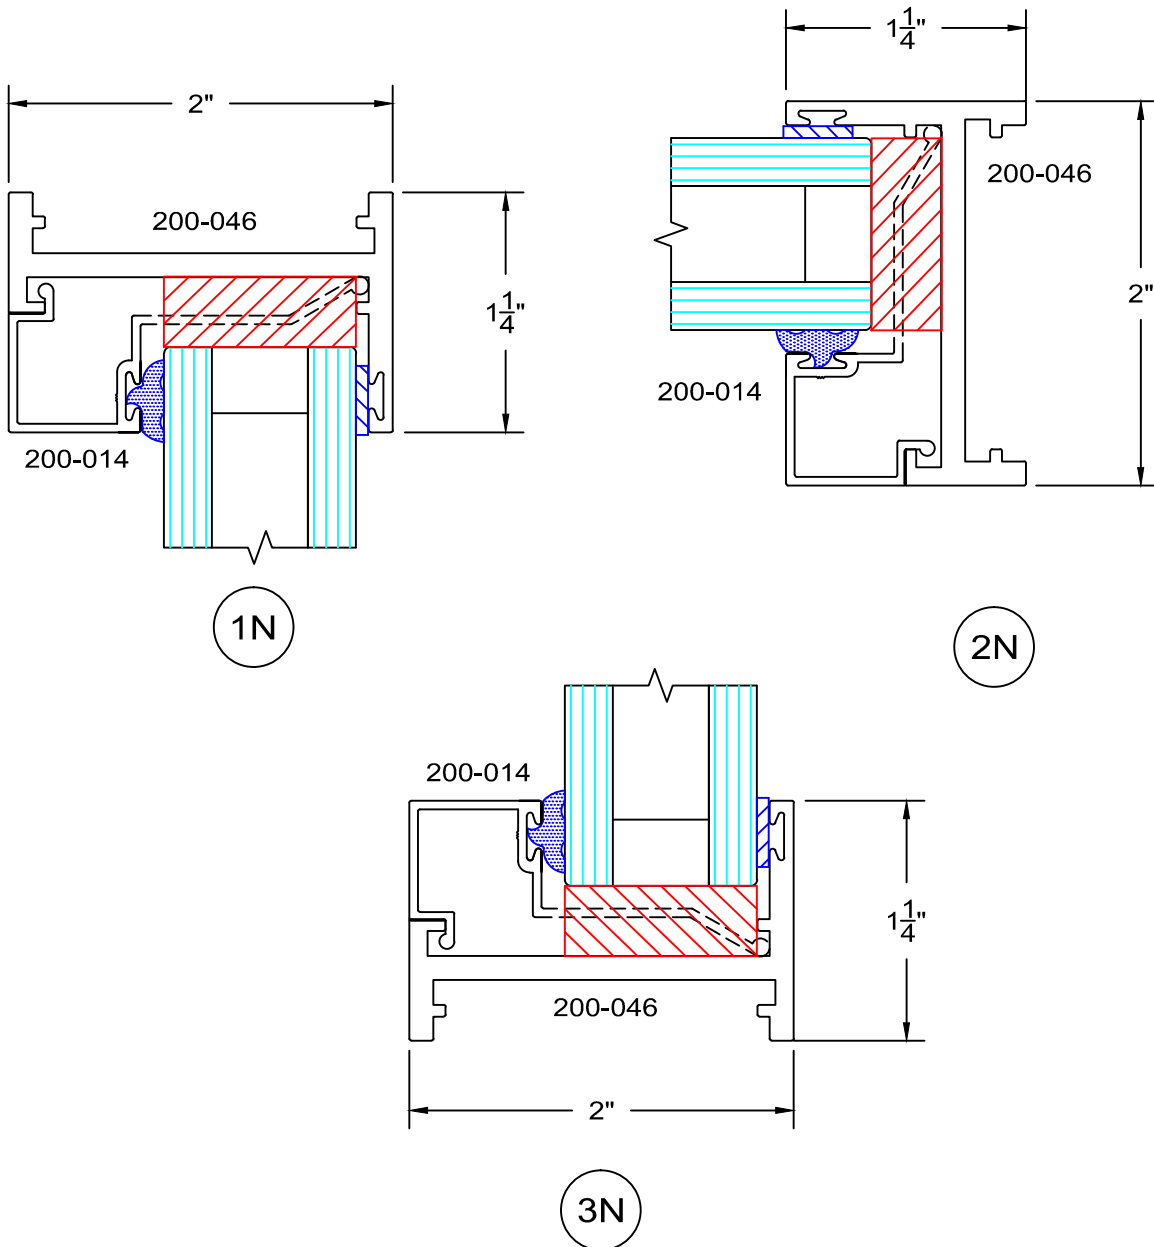

# 200 Series - short equal leg Casement details Outside glazed

full scale