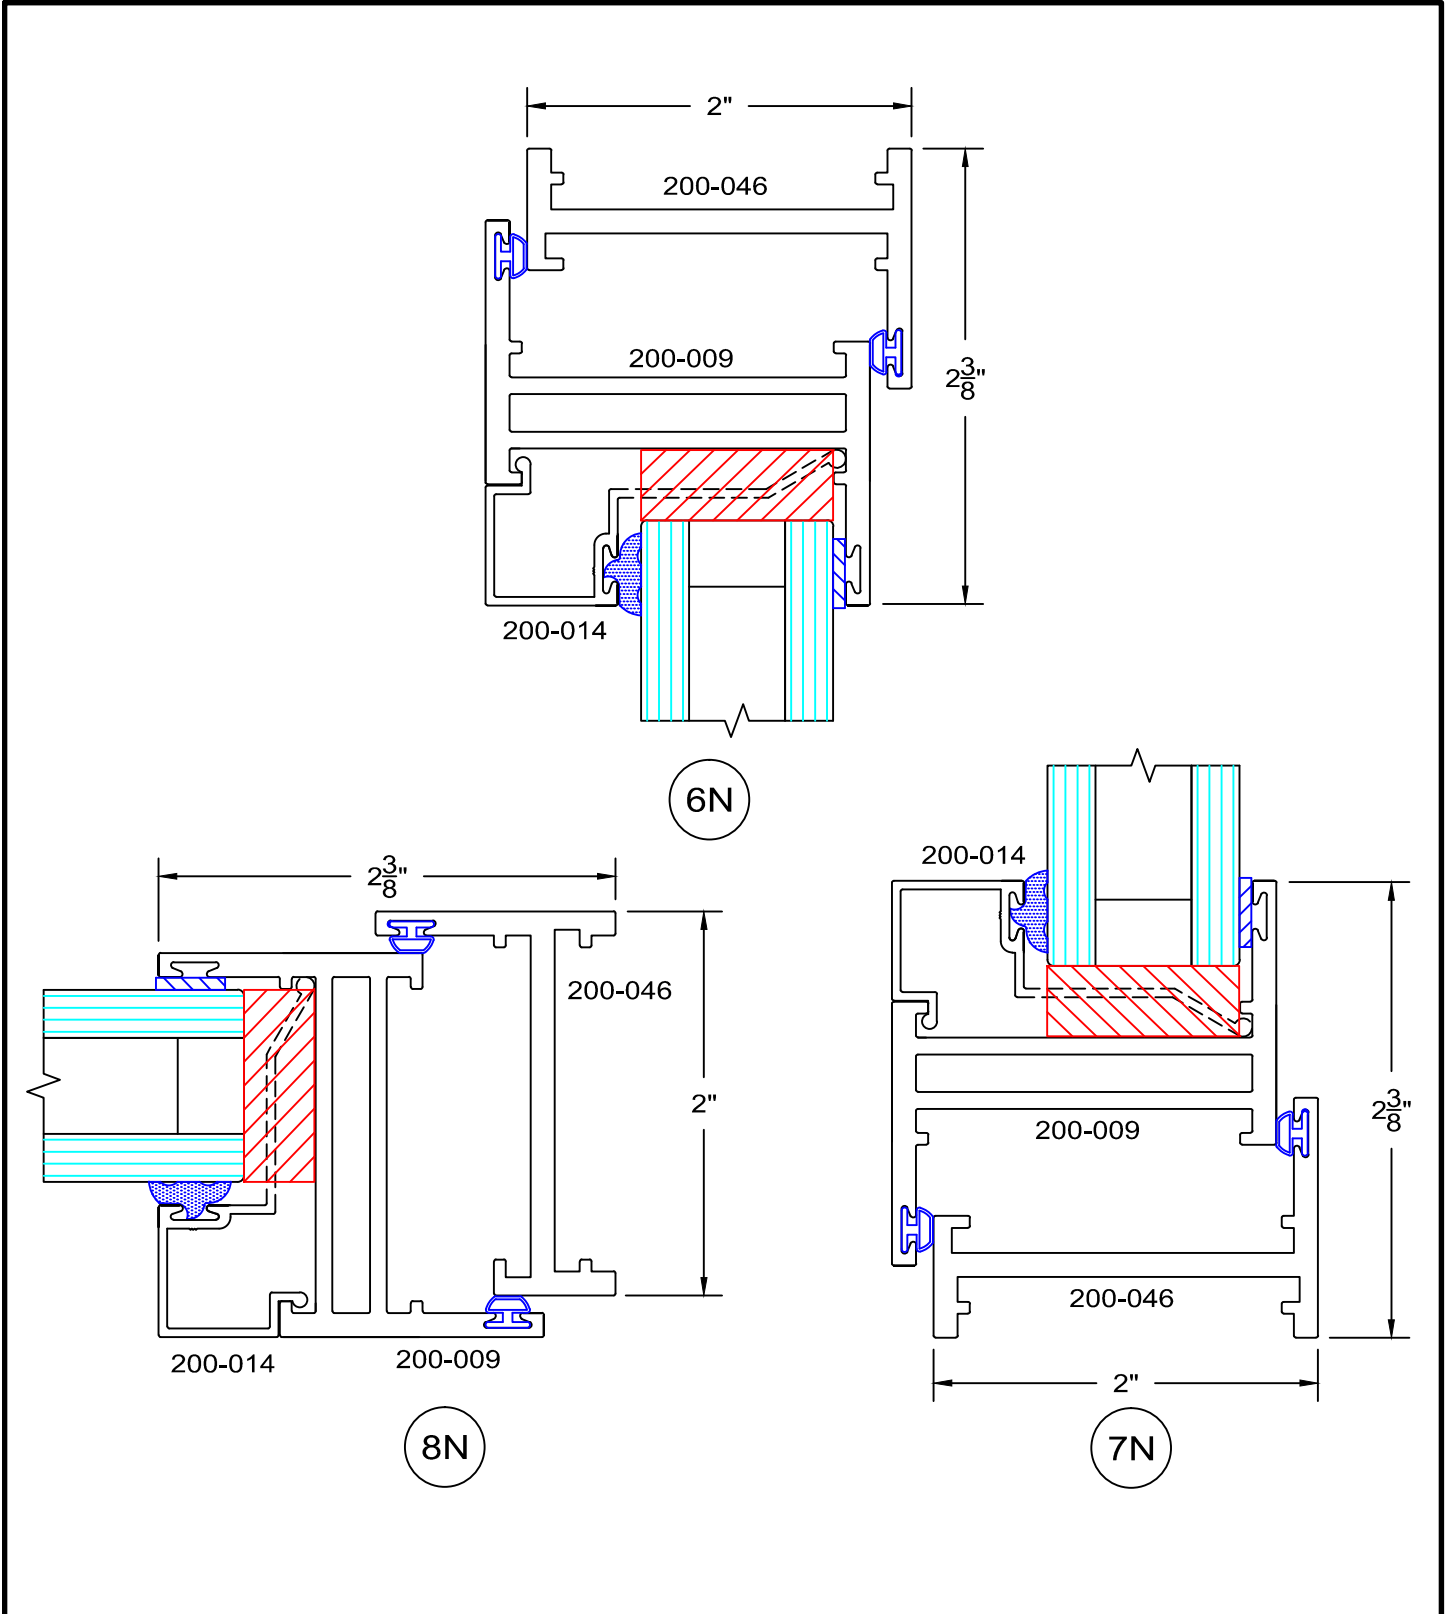

# 200 Series - short equal leg Casement details Outside glazed

full scale