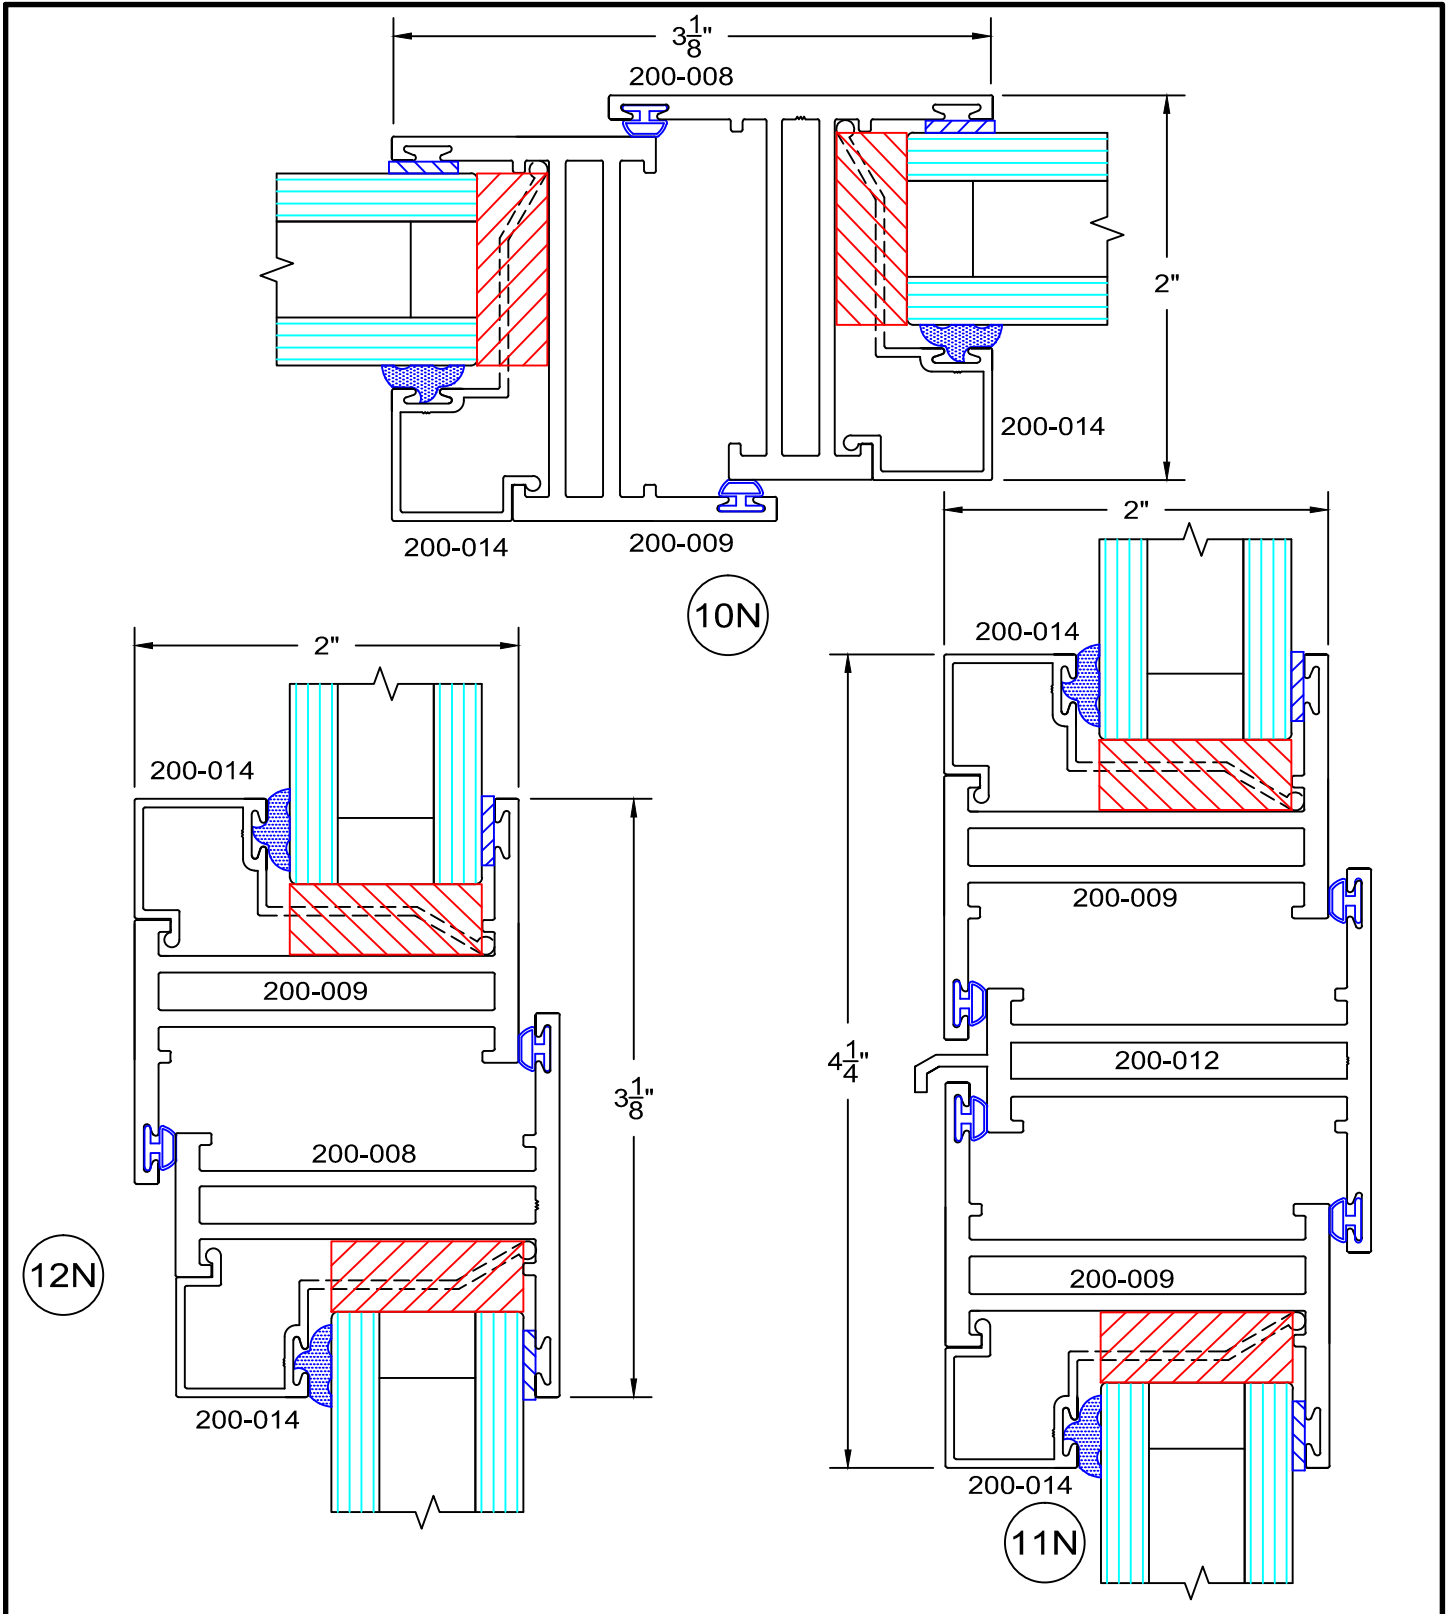

# 200 Series - short equal leg Casement details Outside glazed

full scale