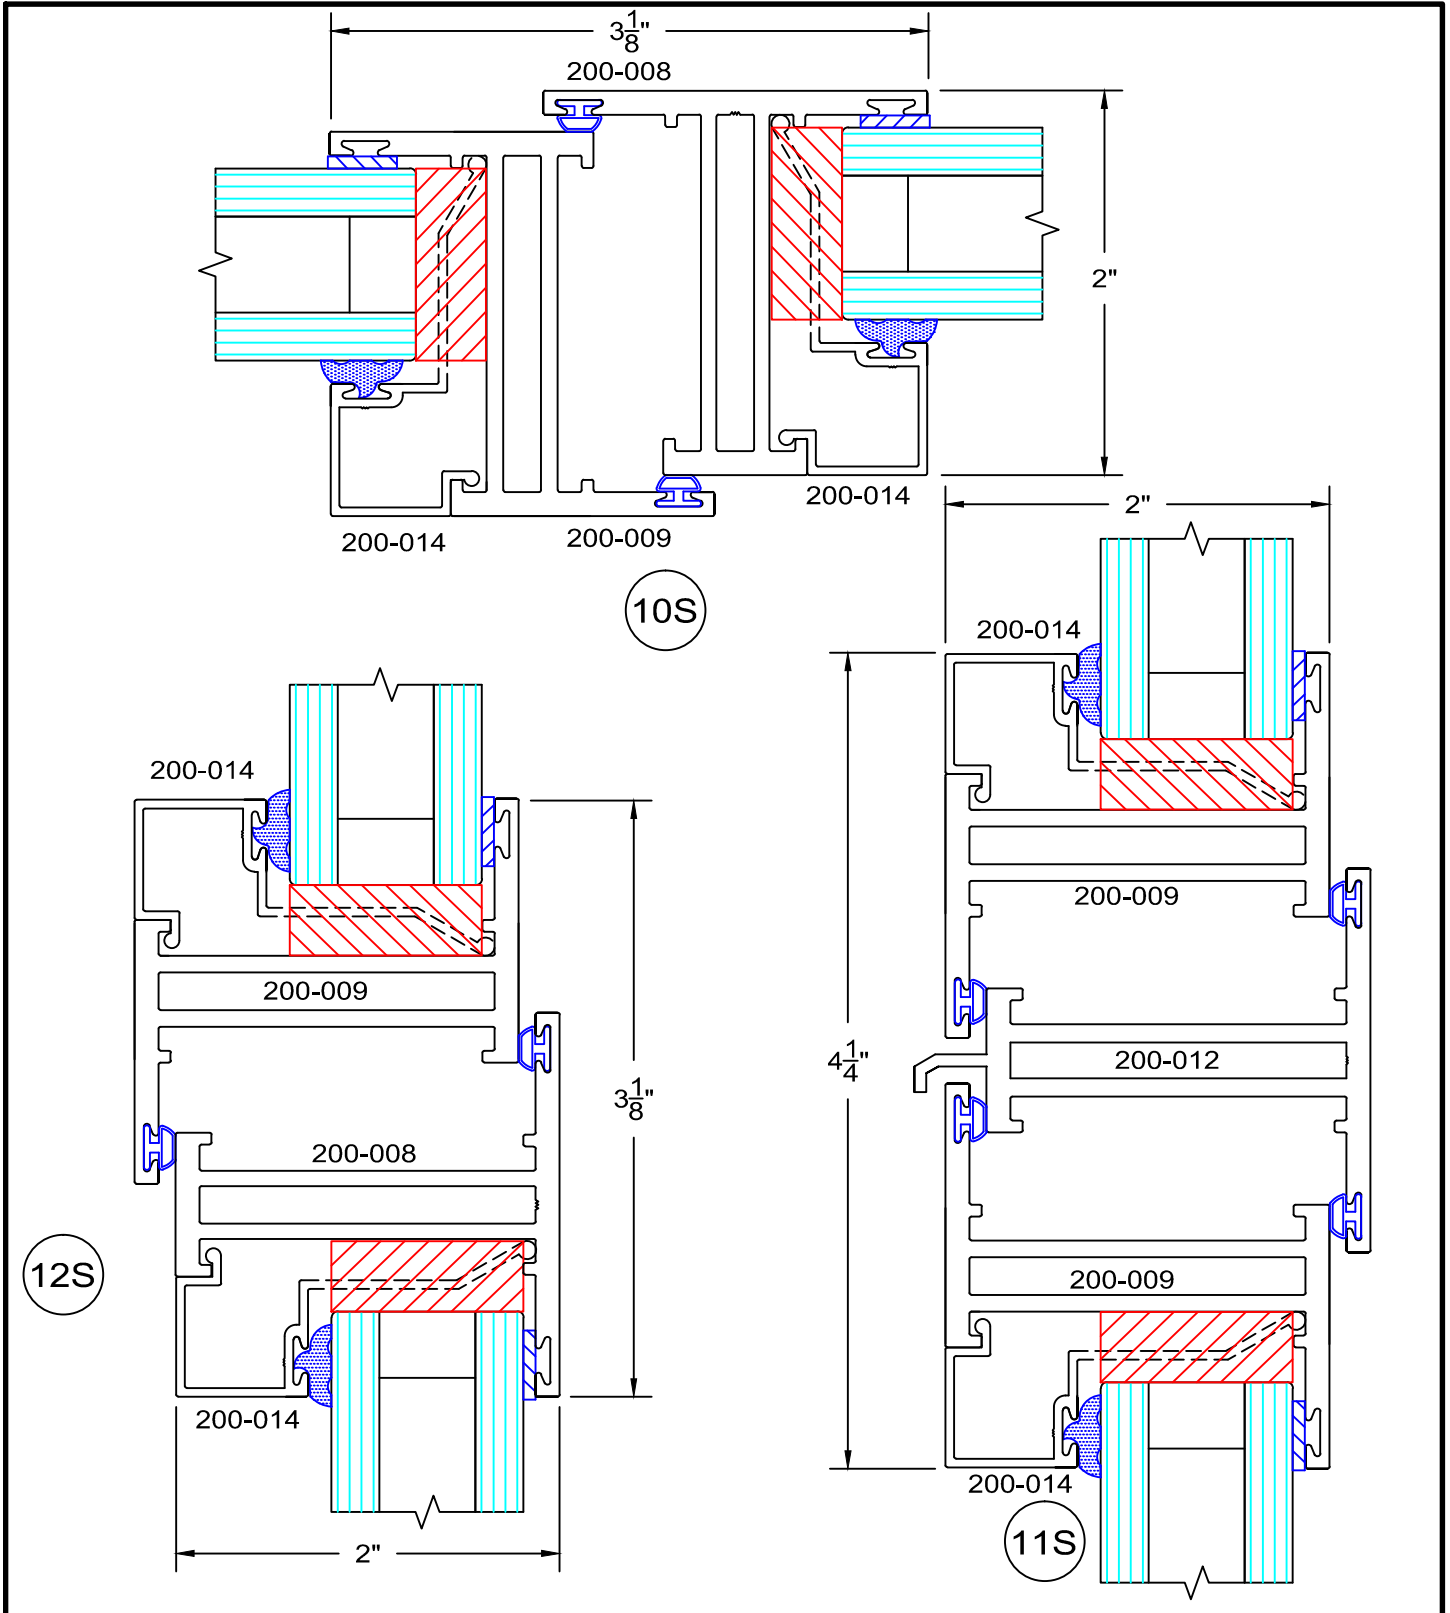

# 200 Series - Retrofit Casement details Outside glazed

full scale