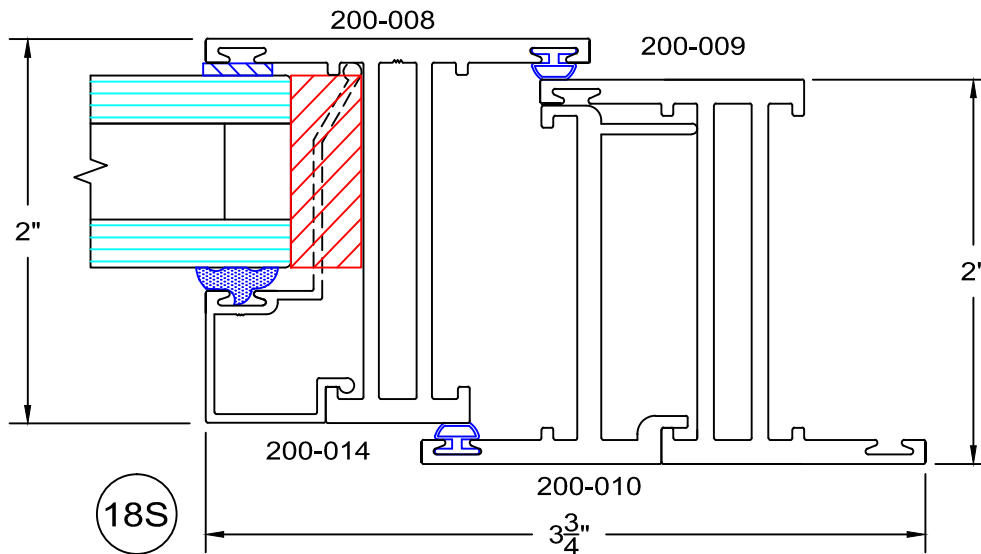

200 Series - Retrofit Casement details Outside glazed

full scale