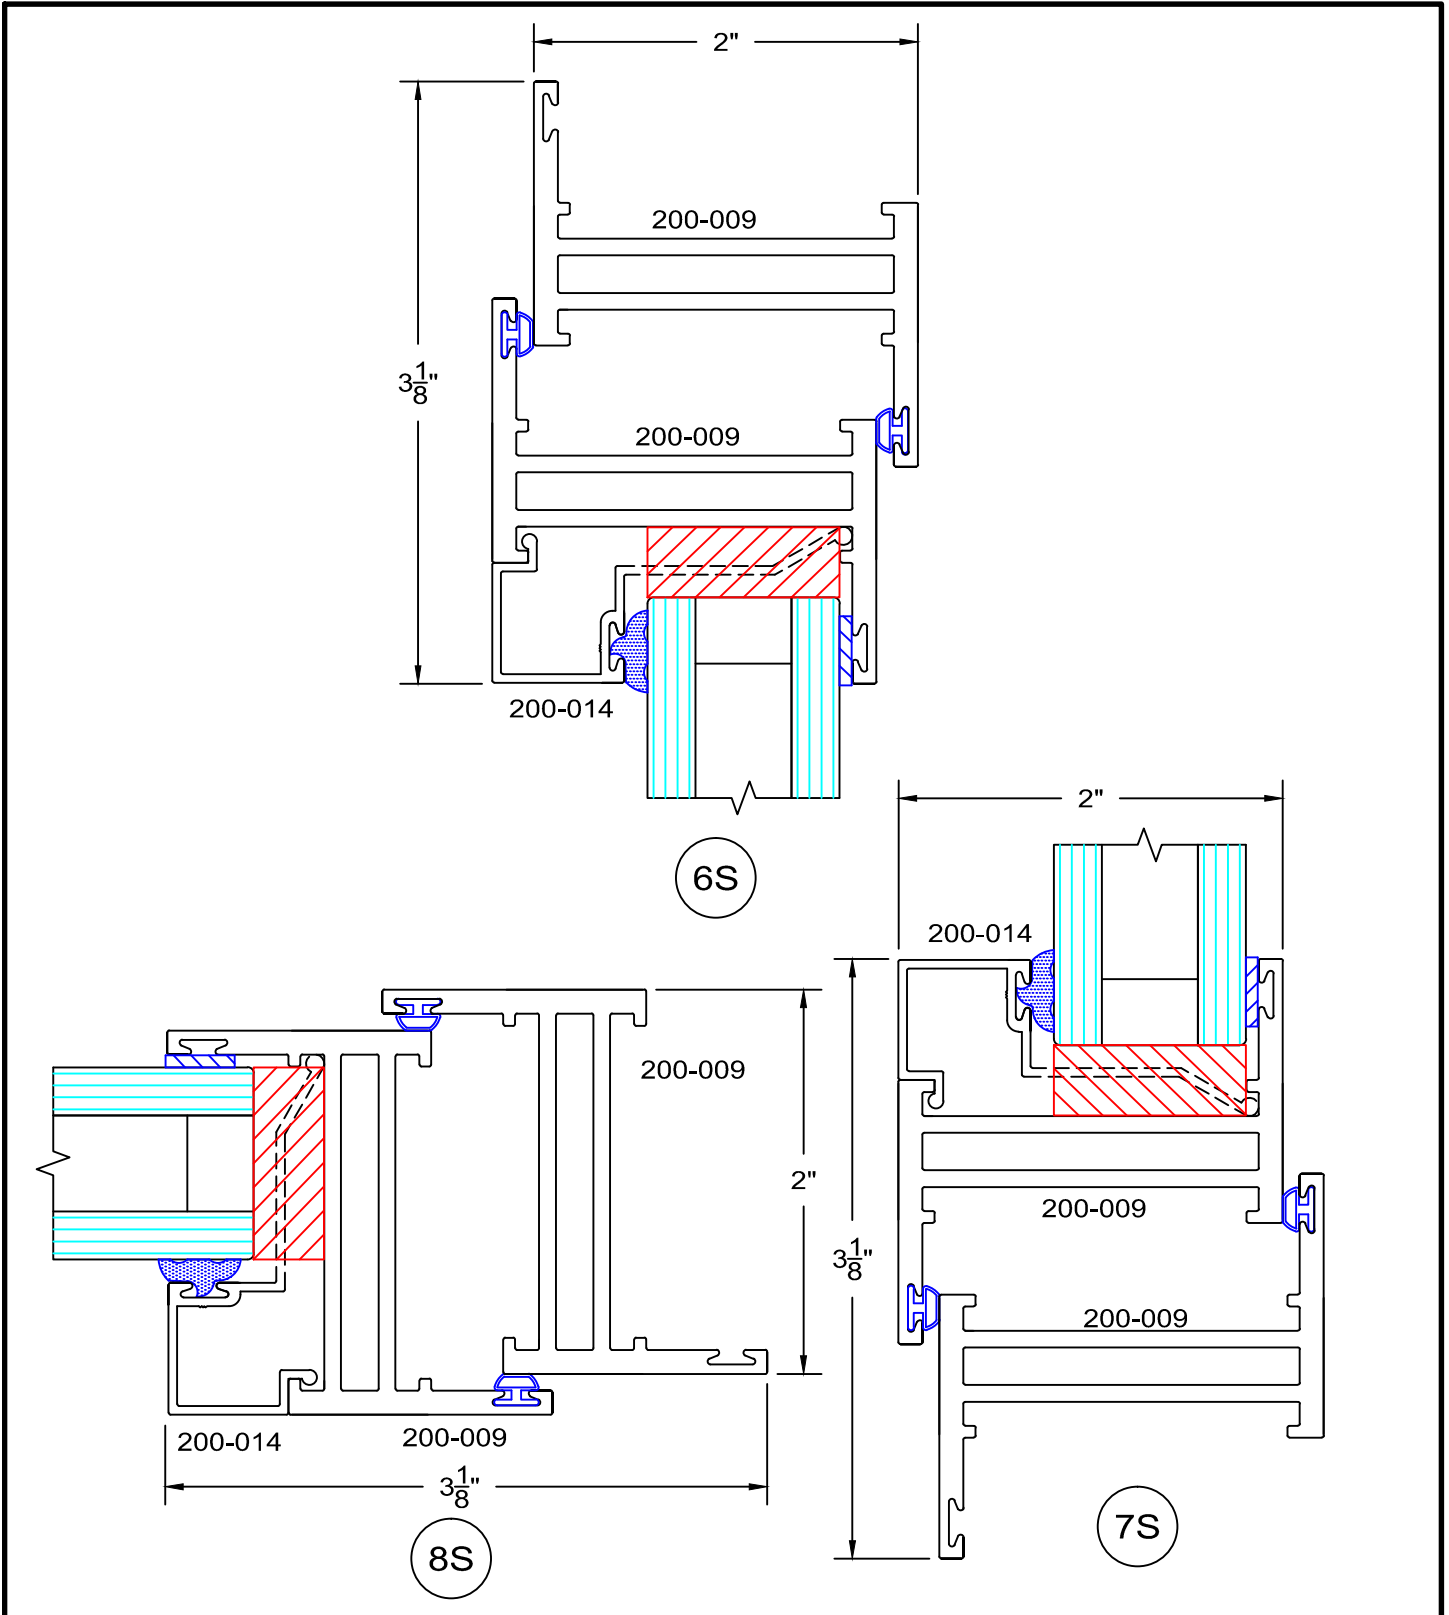

# 200 Series - Retrofit Casement elevations Outside glazed

# 200 Series - Retrofit Casement details Outside glazed

full scale