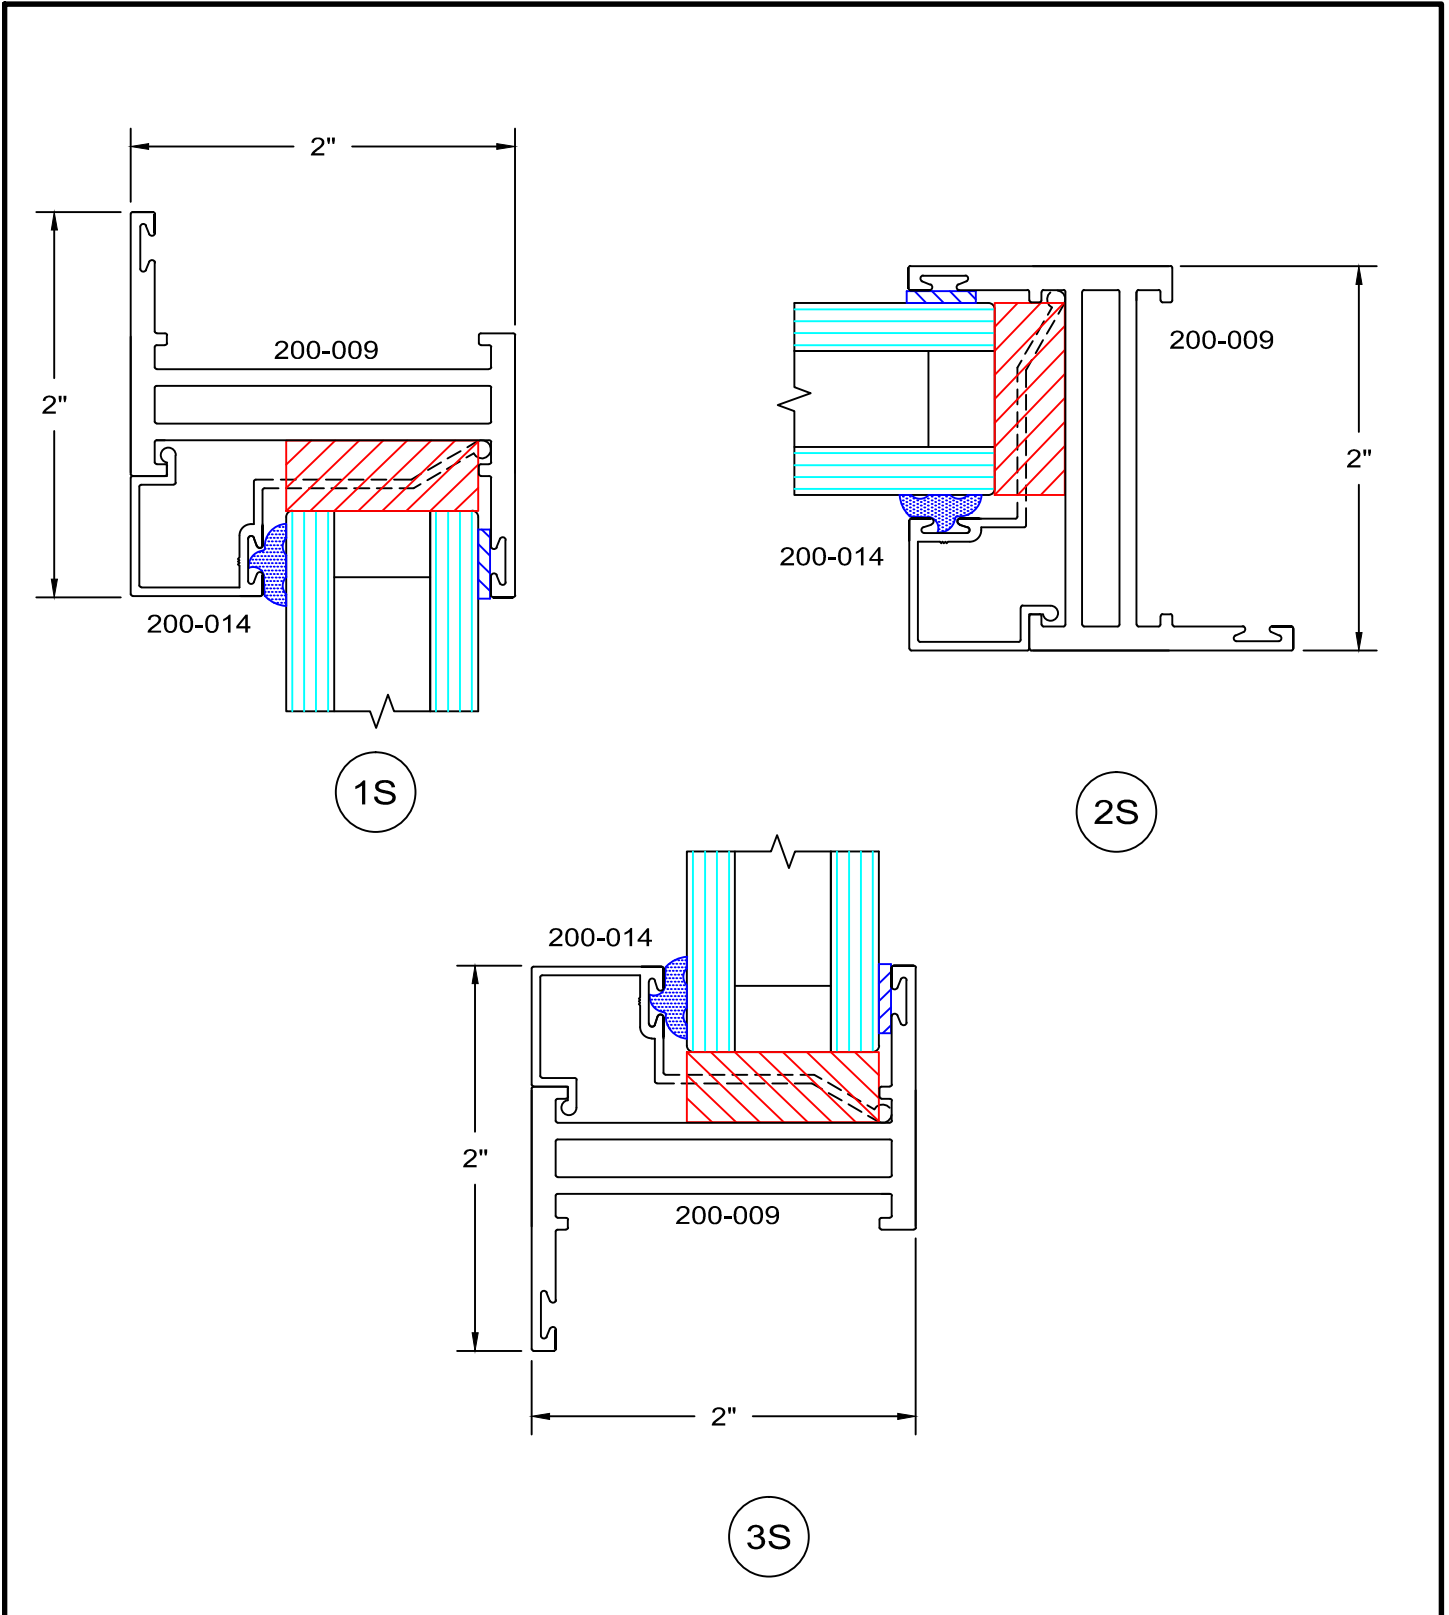

# 200 Series - Retrofit Casement elevations Outside glazed

# 200 Series - Retrofit Casement details Outside glazed

full scale