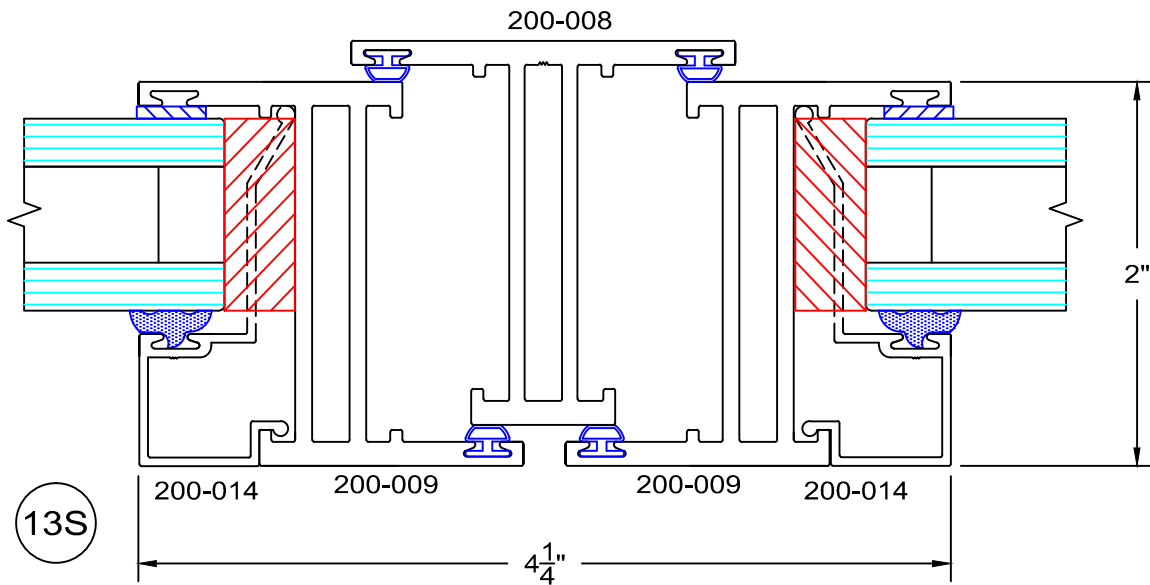

200 Series - Retrofit Casement details Outside glazed

full scale