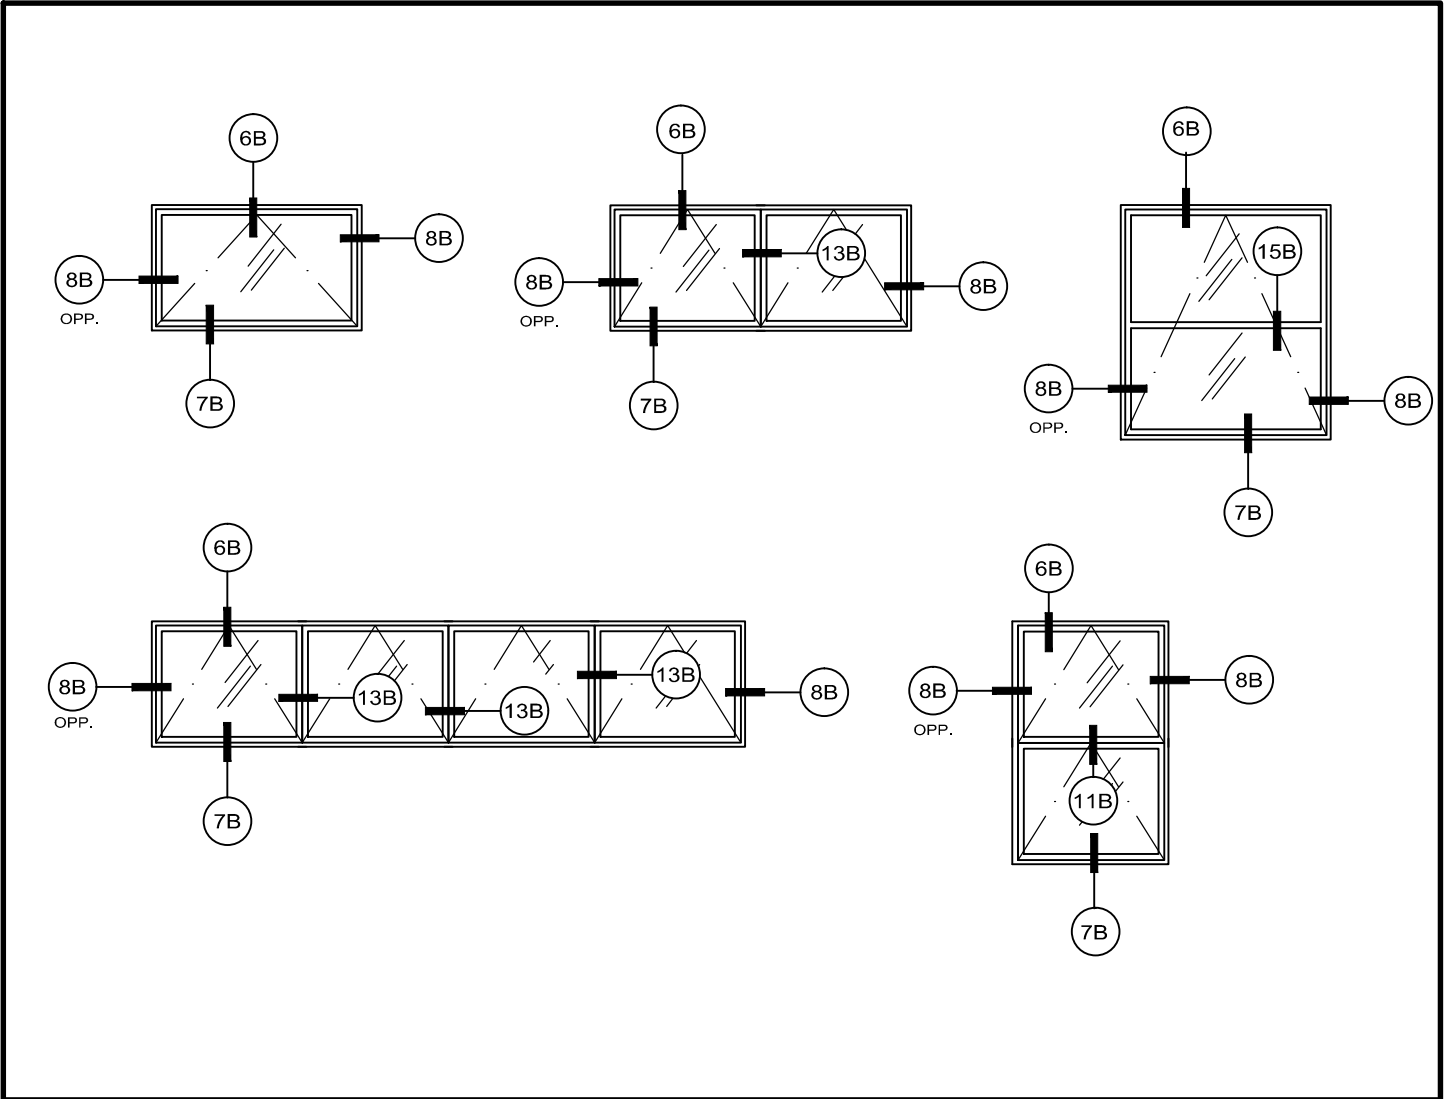

**Service Aluminum
Company, Inc.**

12405 Los Nietos Road #108
Santa Fe Springs, CA 90670
(562) 941-1459
(562) 941-8141 fax

150 Series - equal leg Awning elevations Inside glazed

The following elevations available in outside glaze only.
Please see appropriate details.

**Service Aluminum
Company, Inc.**

12405 Los Nietos Road #108
Santa Fe Springs, CA 90670
(562) 941-1459
(562) 941-8141 fax

150 Series - equal leg Awning details Inside glazed

full scale

8B

6B

7B

**Service Aluminum
Company, Inc.**