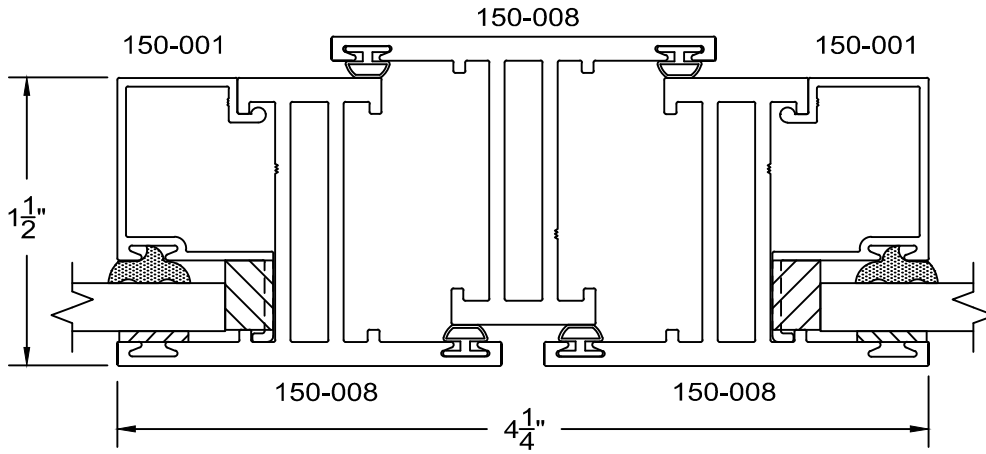

**Service Aluminum
Company, Inc.**

12405 Los Nietos Road #108
Santa Fe Springs, CA 90670
(562) 941-1459
(562) 941-8141 fax

150 Series - equal leg Awning details Inside glazed

full scale

13B