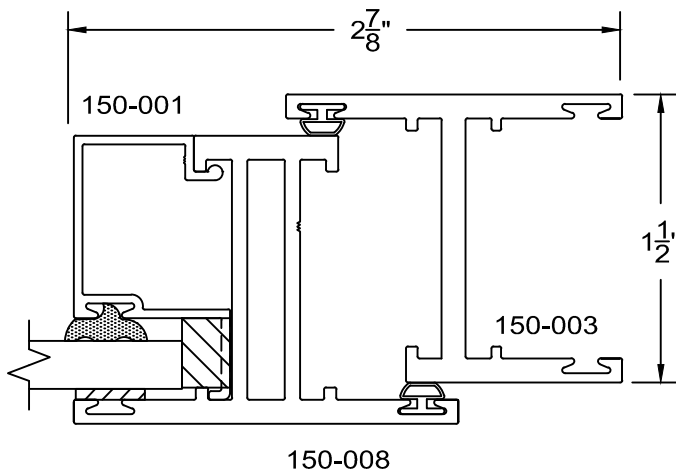

**Service Aluminum
Company, Inc.**

12405 Los Nietos Road #108
Santa Fe Springs, CA 90670
(562) 941-1459
(562) 941-8141 fax

150 Series - equal leg Awning details Inside glazed

full scale

8B