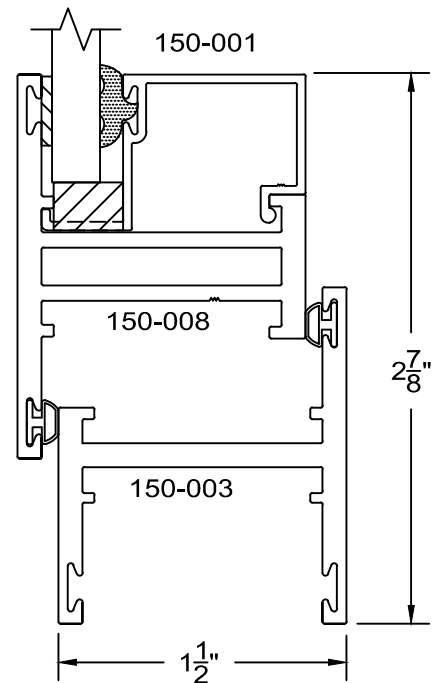

**Service Aluminum
Company, Inc.**

12405 Los Nietos Road #108
Santa Fe Springs, CA 90670
(562) 941-1459
(562) 941-8141 fax

150 Series - equal leg Awning details Inside glazed

full scale

8B

6B

7B

**Service Aluminum
Company, Inc.**