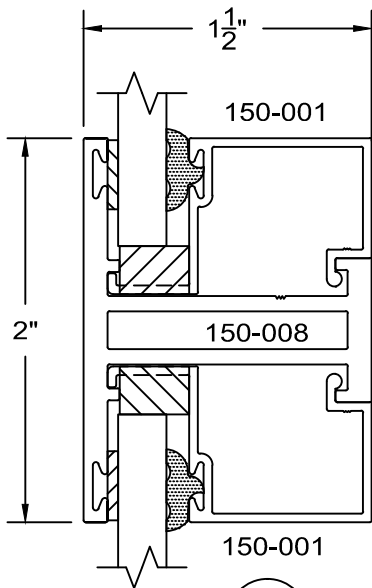

**Service Aluminum
Company, Inc.**

12405 Los Nietos Road #108
Santa Fe Springs, CA 90670
(562) 941-1459
(562) 941-8141 fax

150 Series - equal leg Awning details Inside glazed

full scale

15B