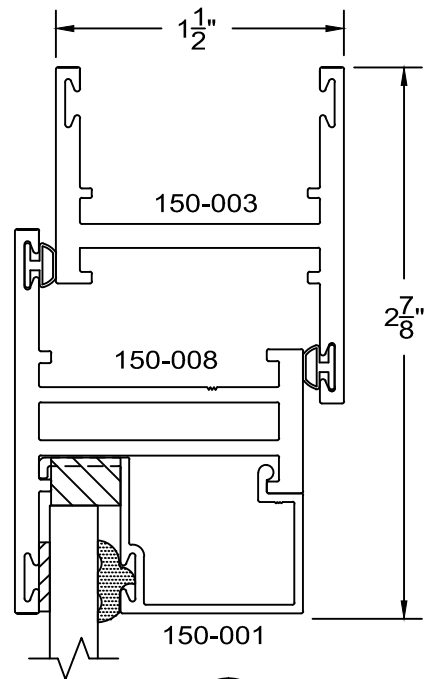

**Service Aluminum
Company, Inc.**

12405 Los Nietos Road #108
Santa Fe Springs, CA 90670
(562) 941-1459
(562) 941-8141 fax

150 Series - equal leg Awning details Inside glazed

full scale

8B

6B

7B

**Service Aluminum
Company, Inc.**