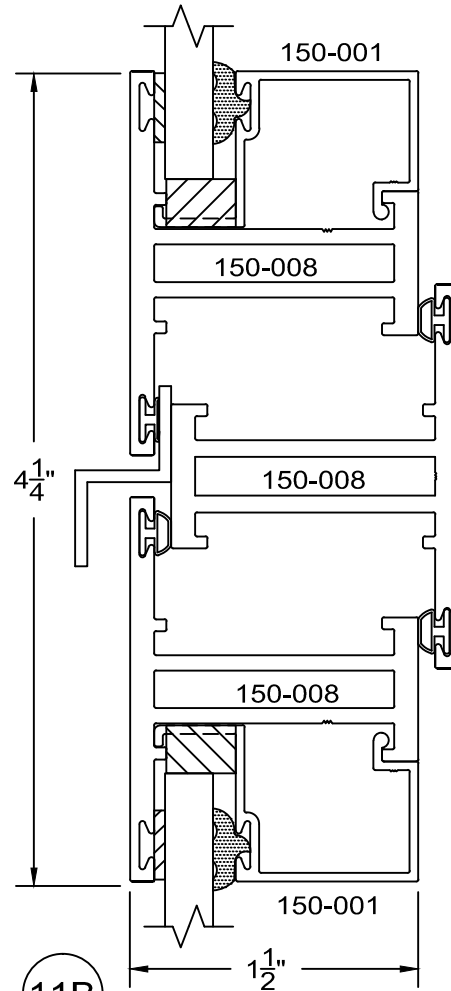

12405 Los Nietos Road #108
Santa Fe Springs, CA 90670
(562) 941-1459
(562) 941-8141 fax

150 Series - equal leg Awning details Inside glazed

full scale

13B

15B

11B