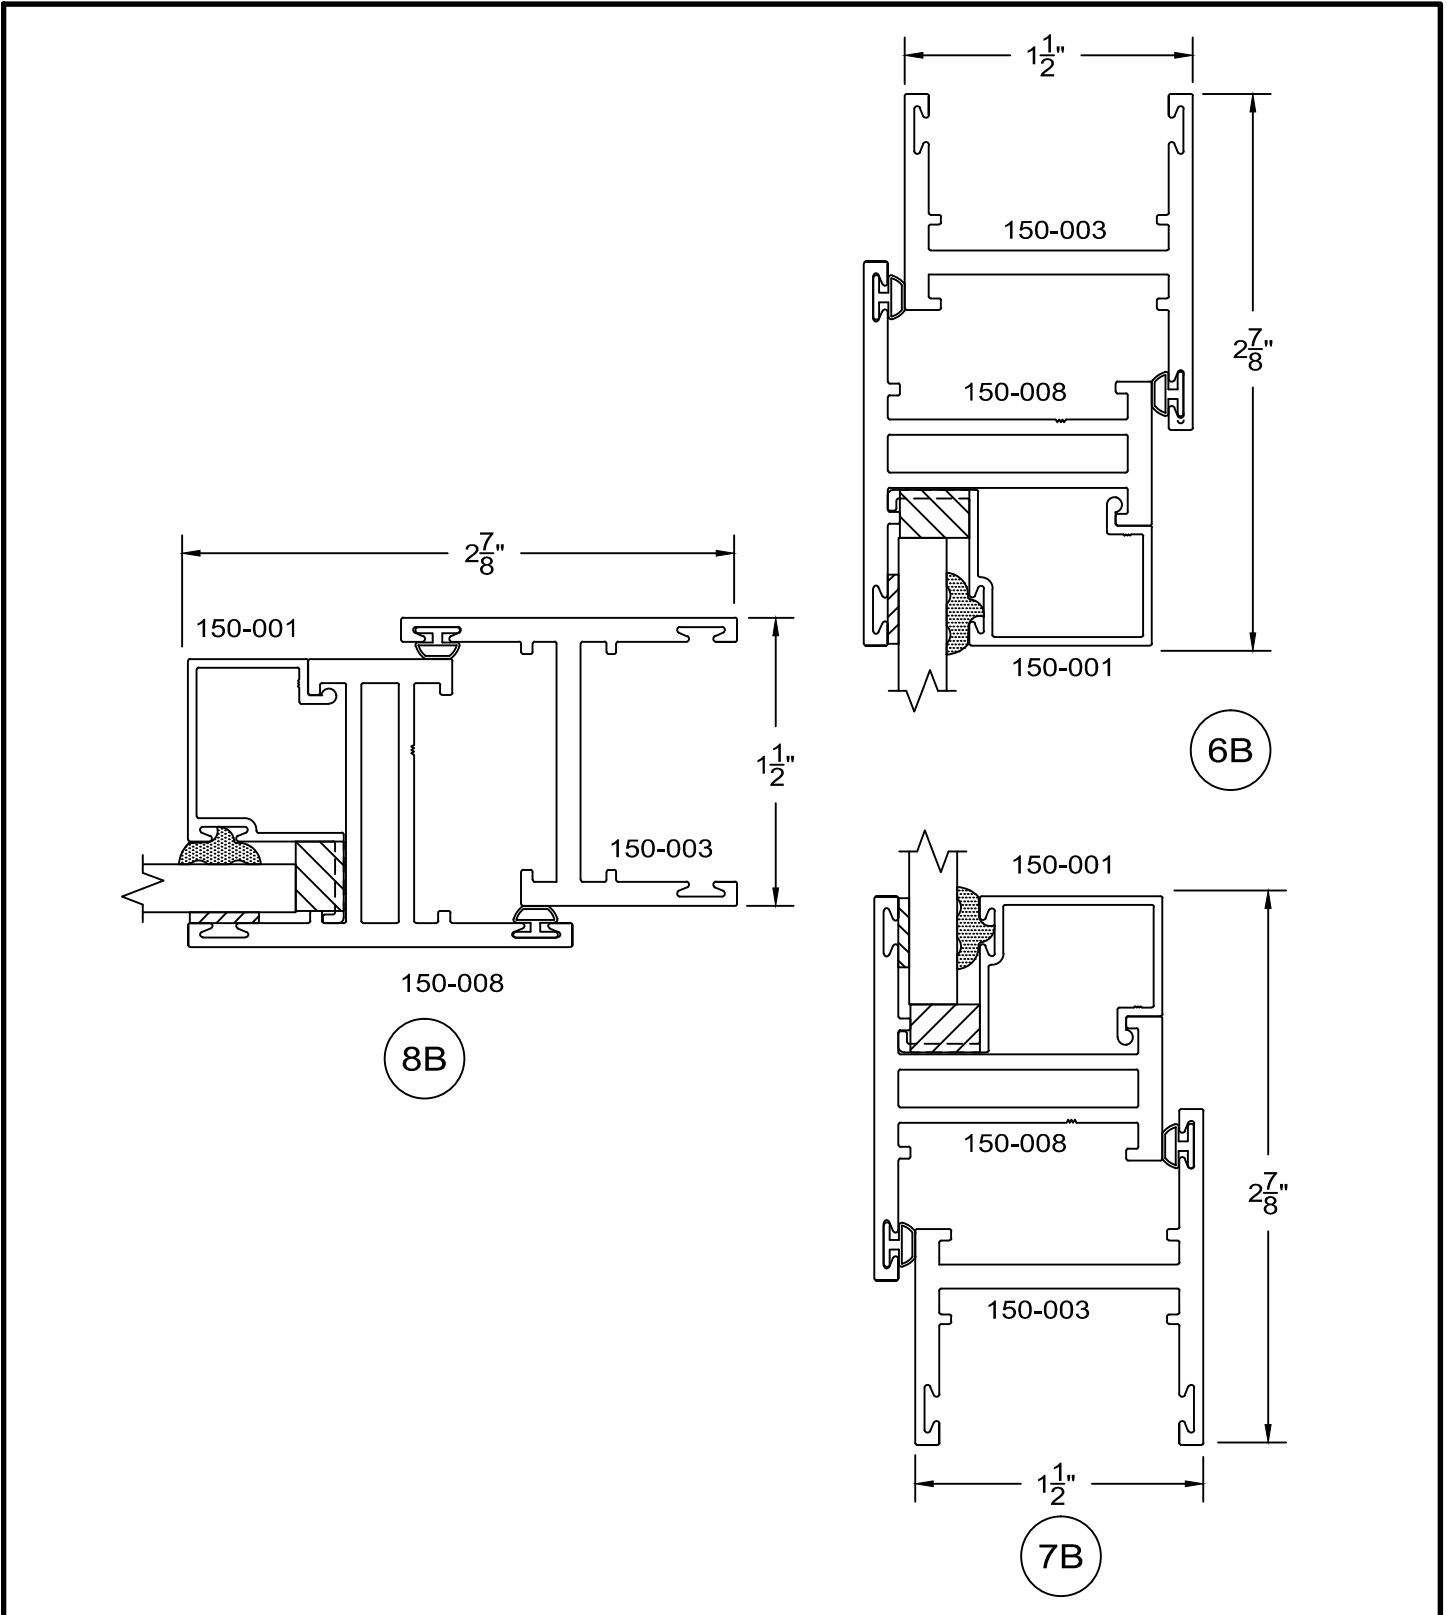

150 Series - equal leg Casement elevations Inside glazed

The following elevations available in outside glazed only.
Please see appropriate details.

150 Series - equal leg Casement details Inside glazed

full scale

150 Series - equal leg Casement details Inside glazed

full scale