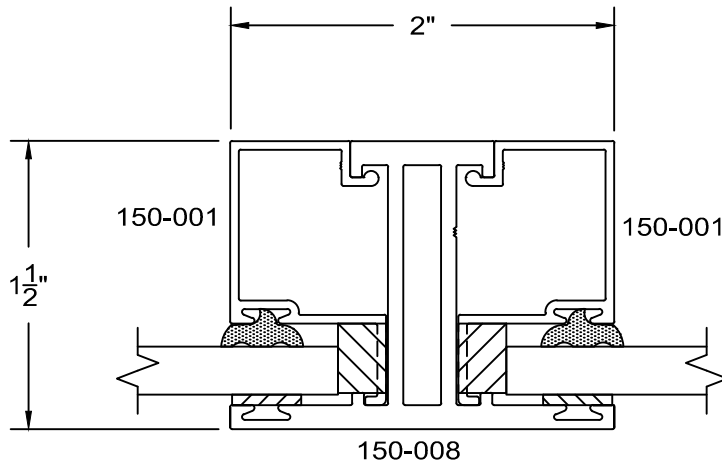

12405 Los Nietos Road #108
Santa Fe Springs, CA 90670
(562) 941-1459
(562) 941-8141 fax

150 Series - equal leg Fixed details Inside glazed

full scale

1B

2B

3B

**Service Aluminum
Company, Inc.**

12405 Los Nietos Road #108
Santa Fe Springs, CA 90670
(562) 941-1459
(562) 941-8141 fax

150 Series - equal leg Fixed details Inside glazed

full scale

4B

15B

B3

8/5/09