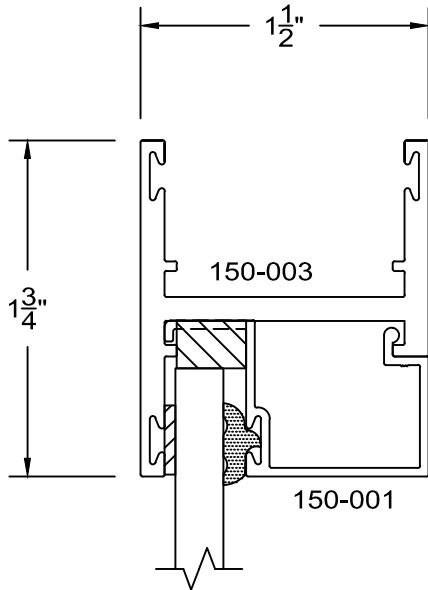

12405 Los Nietos Road #108
Santa Fe Springs, CA 90670
(562) 941-1459
(562) 941-8141 fax

150 Series - equal leg Fixed details Inside glazed

full scale

1B

2B

3B

**Service Aluminum
Company, Inc.**

12405 Los Nietos Road #108
Santa Fe Springs, CA 90670
(562) 941-1459
(562) 941-8141 fax

150 Series - equal leg Fixed details Inside glazed

full scale

4B

15B

B3

8/5/09