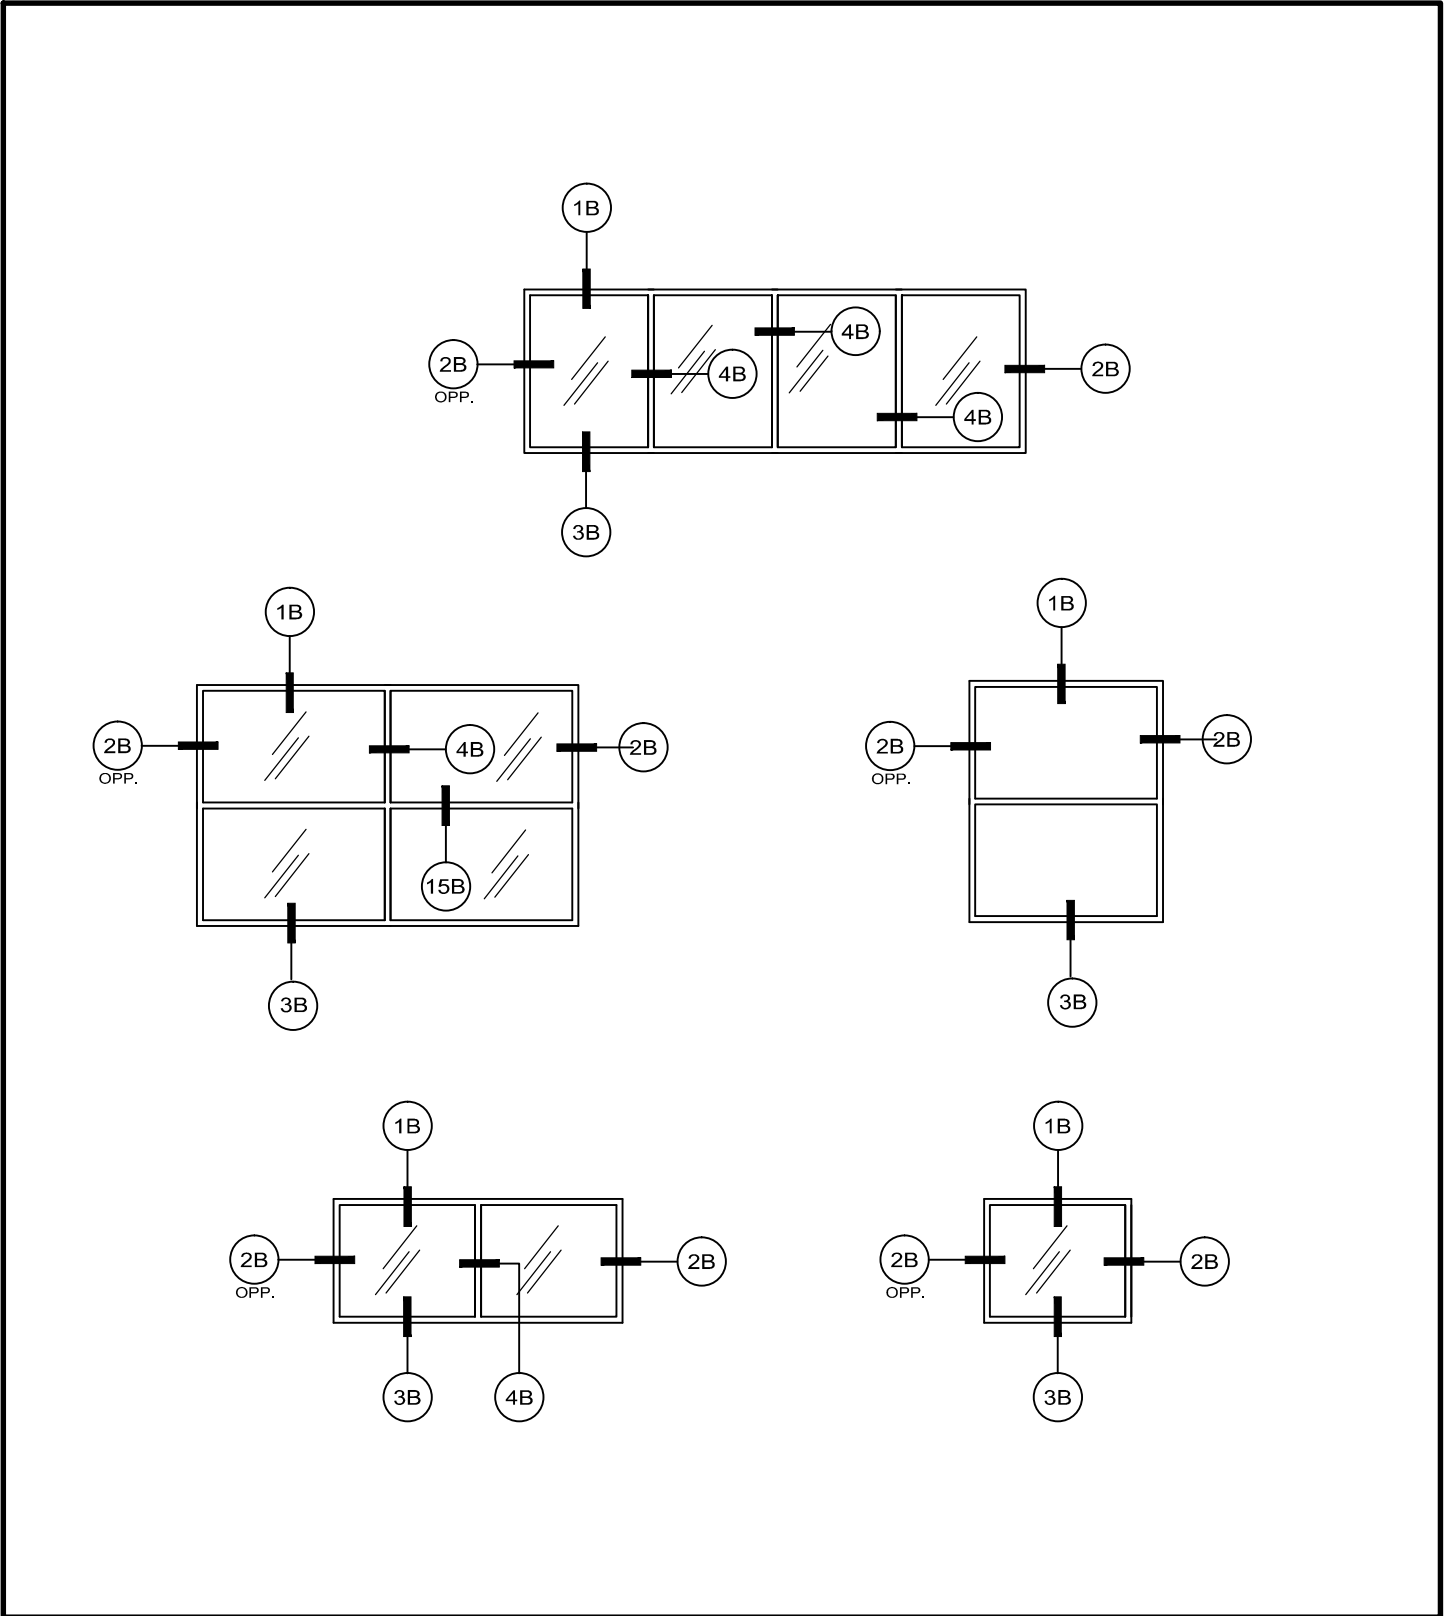

**Service Aluminum
Company, Inc.**

12405 Los Nietos Road #108
Santa Fe Springs, CA 90670
(562) 941-1459
(562) 941-8141 fax

150 Series - equal leg Fixed elevations Inside glazed

**Service Aluminum
Company, Inc.**

12405 Los Nietos Road #108
Santa Fe Springs, CA 90670
(562) 941-1459
(562) 941-8141 fax

150 Series - equal leg Fixed details Inside glazed

full scale

1B

2B

3B

**Service Aluminum
Company, Inc.**

12405 Los Nietos Road #108
Santa Fe Springs, CA 90670
(562) 941-1459
(562) 941-8141 fax

150 Series - equal leg Fixed details Inside glazed

full scale

4B

15B

B3

8/5/09