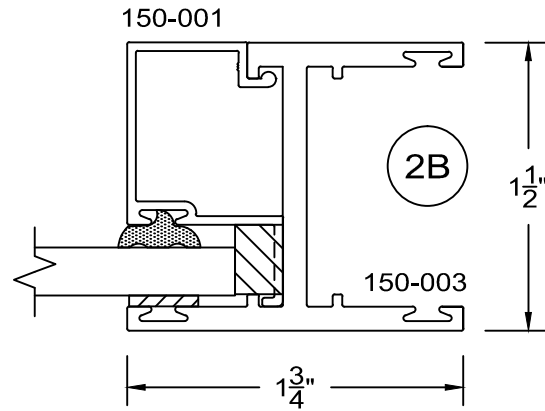

**Service Aluminum
Company, Inc.**

12405 Los Nietos Road #108
Santa Fe Springs, CA 90670
(562) 941-1459
(562) 941-8141 fax

150 Series - equal leg Hopper details Inside glazed

full scale