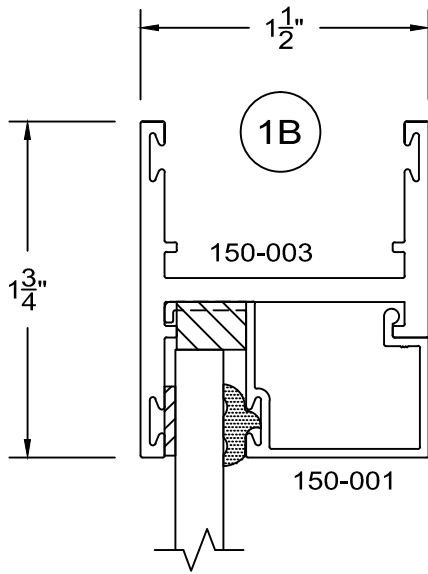

**Service Aluminum
Company, Inc.**

12405 Los Nietos Road #108
Santa Fe Springs, CA 90670
(562) 941-1459
(562) 941-8141 fax

150 Series - equal leg Hopper details Inside glazed

full scale