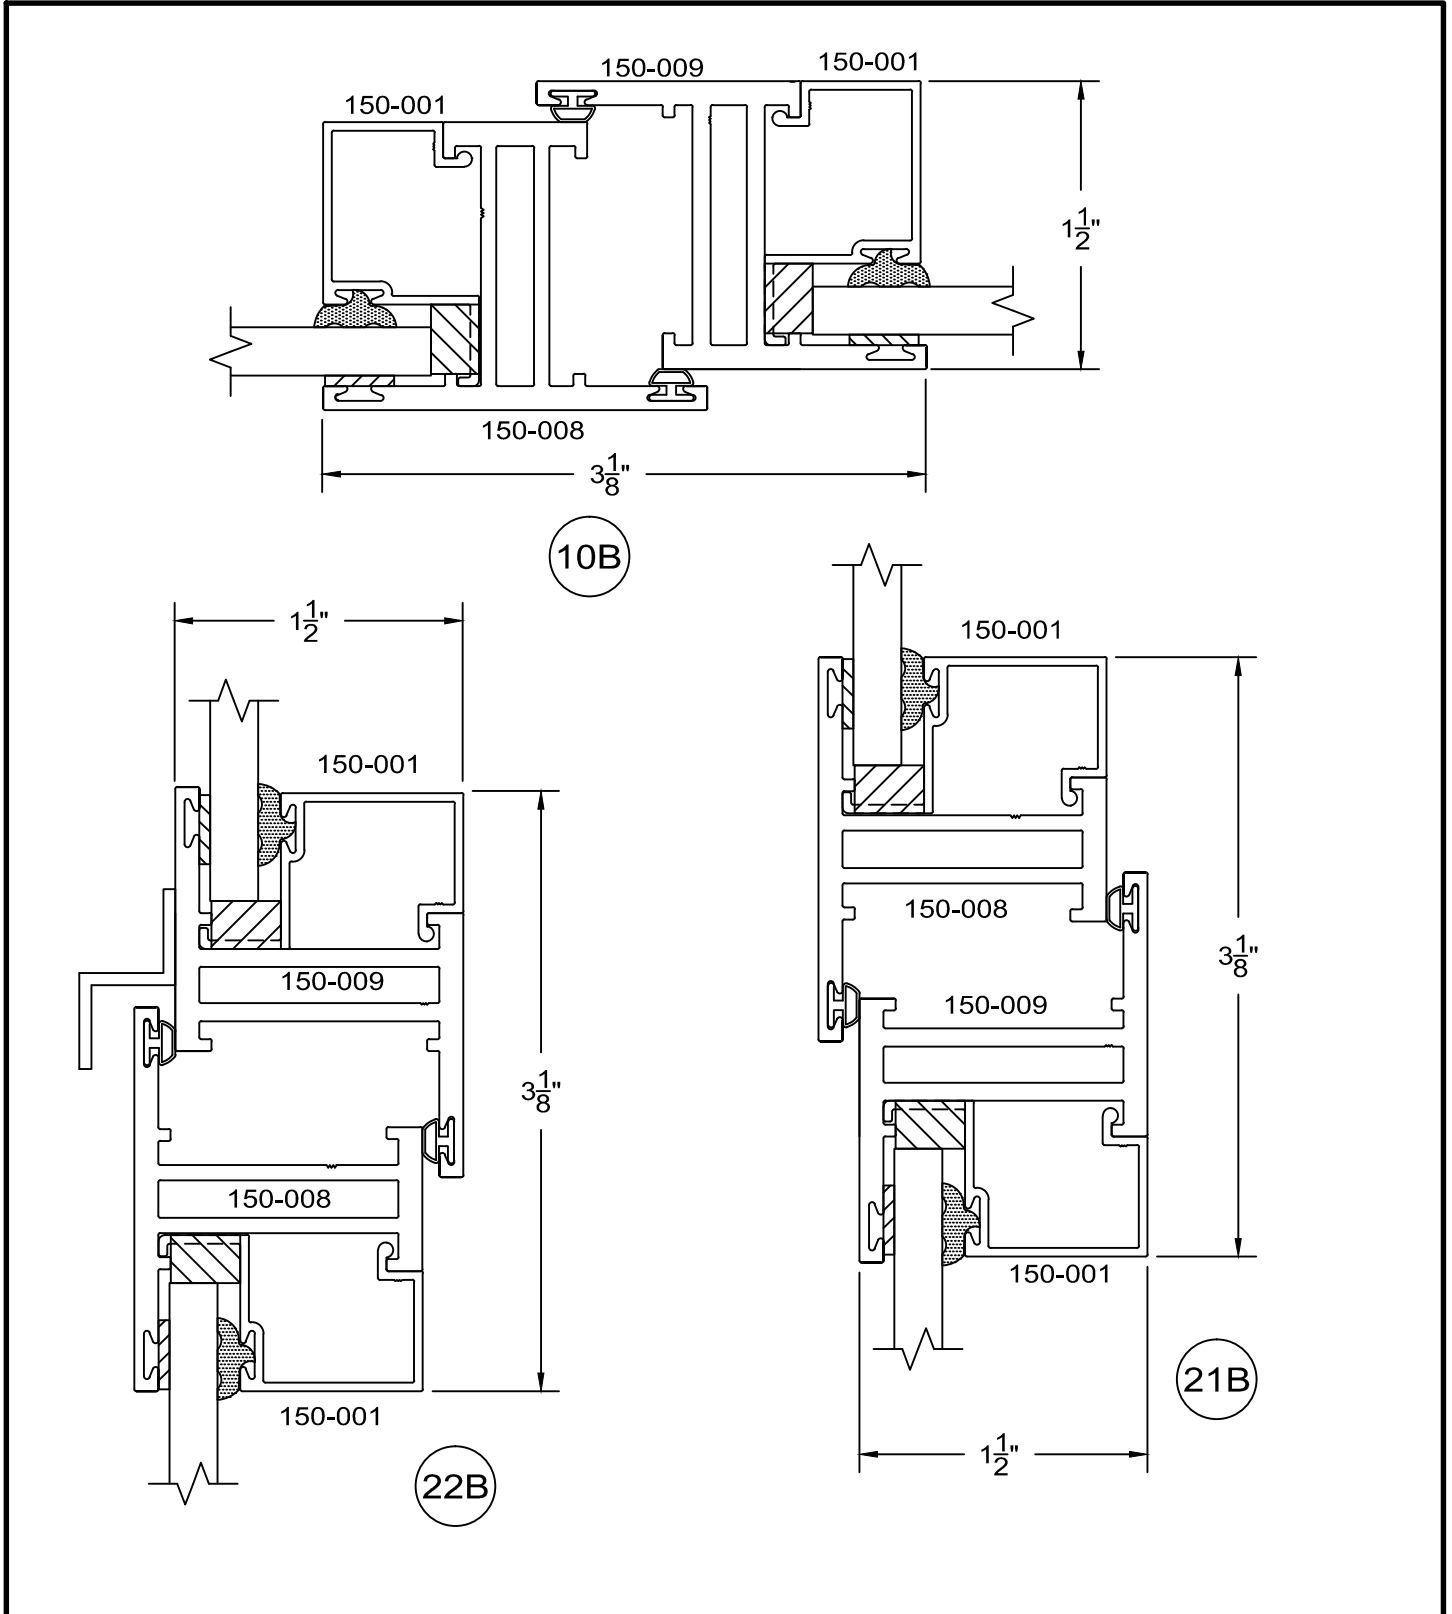

150 Series - equal leg Hopper details Inside glazed

full scale

**Service Aluminum
Company, Inc.**

12405 Los Nietos Road #108
Santa Fe Springs, CA 90670
(562) 941-1459
(562) 941-8141 fax

150 Series - equal leg Hopper details Inside glazed

full scale

B10

8/5/09

**Service Aluminum
Company, Inc.**

12405 Los Nietos Road #108
Santa Fe Springs, CA 90670
(562) 941-1459
(562) 941-8141 fax

150 Series - equal leg Hopper details Inside glazed

full scale