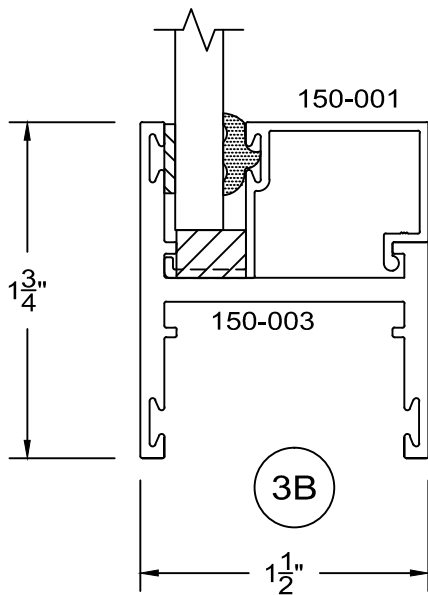

12405 Los Nietos Road #108
Santa Fe Springs, CA 90670
(562) 941-1459
(562) 941-8141 fax

150 Series - equal leg Hopper details Inside glazed

full scale

**Service Aluminum
Company, Inc.**

12405 Los Nietos Road #108
Santa Fe Springs, CA 90670
(562) 941-1459
(562) 941-8141 fax

full scale

B10

8/5/09

**Service Aluminum
Company, Inc.**

12405 Los Nietos Road #108
Santa Fe Springs, CA 90670
(562) 941-1459
(562) 941-8141 fax

150 Series - equal leg Hopper details Inside glazed

full scale