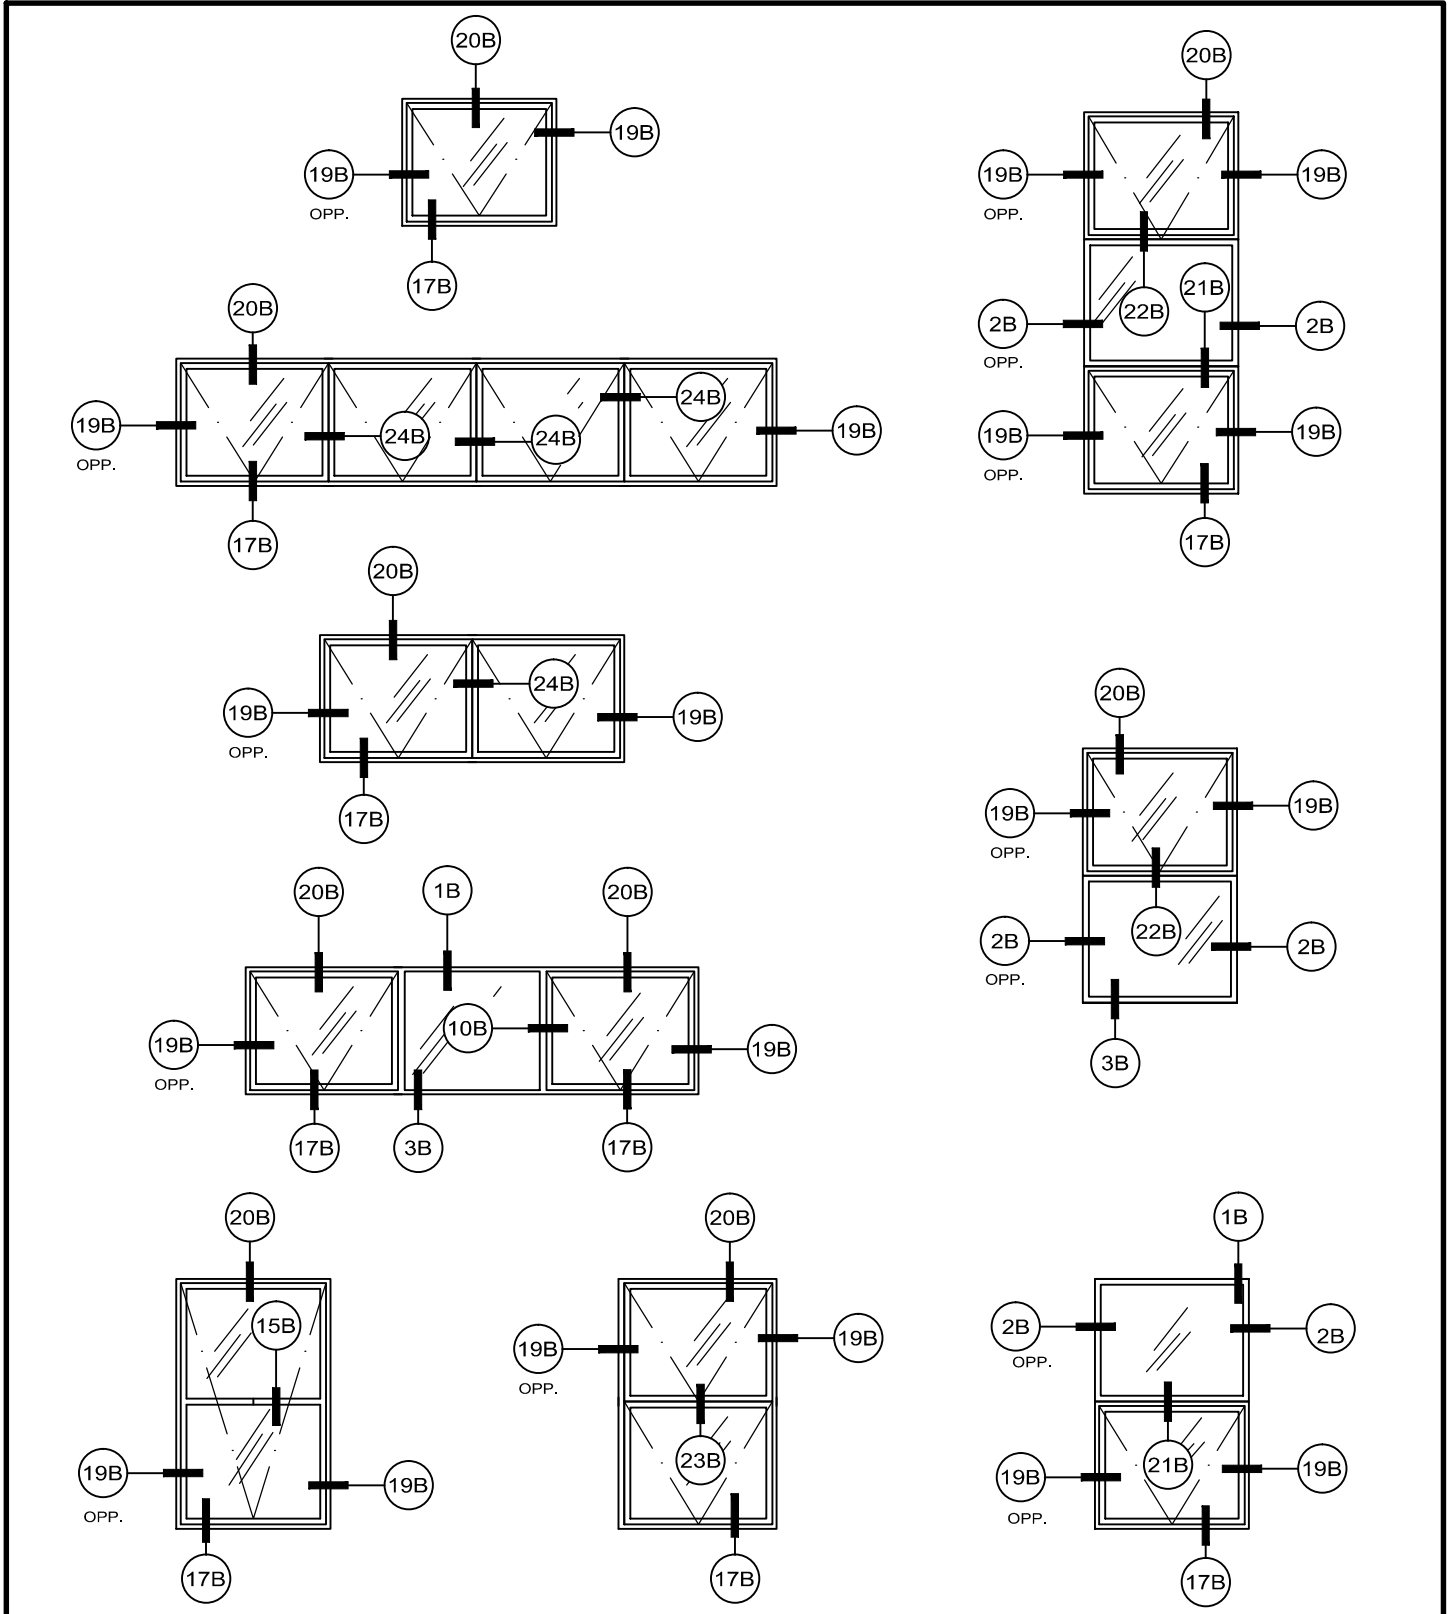

**Service Aluminum
Company, Inc.**

12405 Los Nietos Road #108
Santa Fe Springs, CA 90670
(562) 941-1459
(562) 941-8141 fax

150 Series - equal leg Hopper elevations Inside glazed