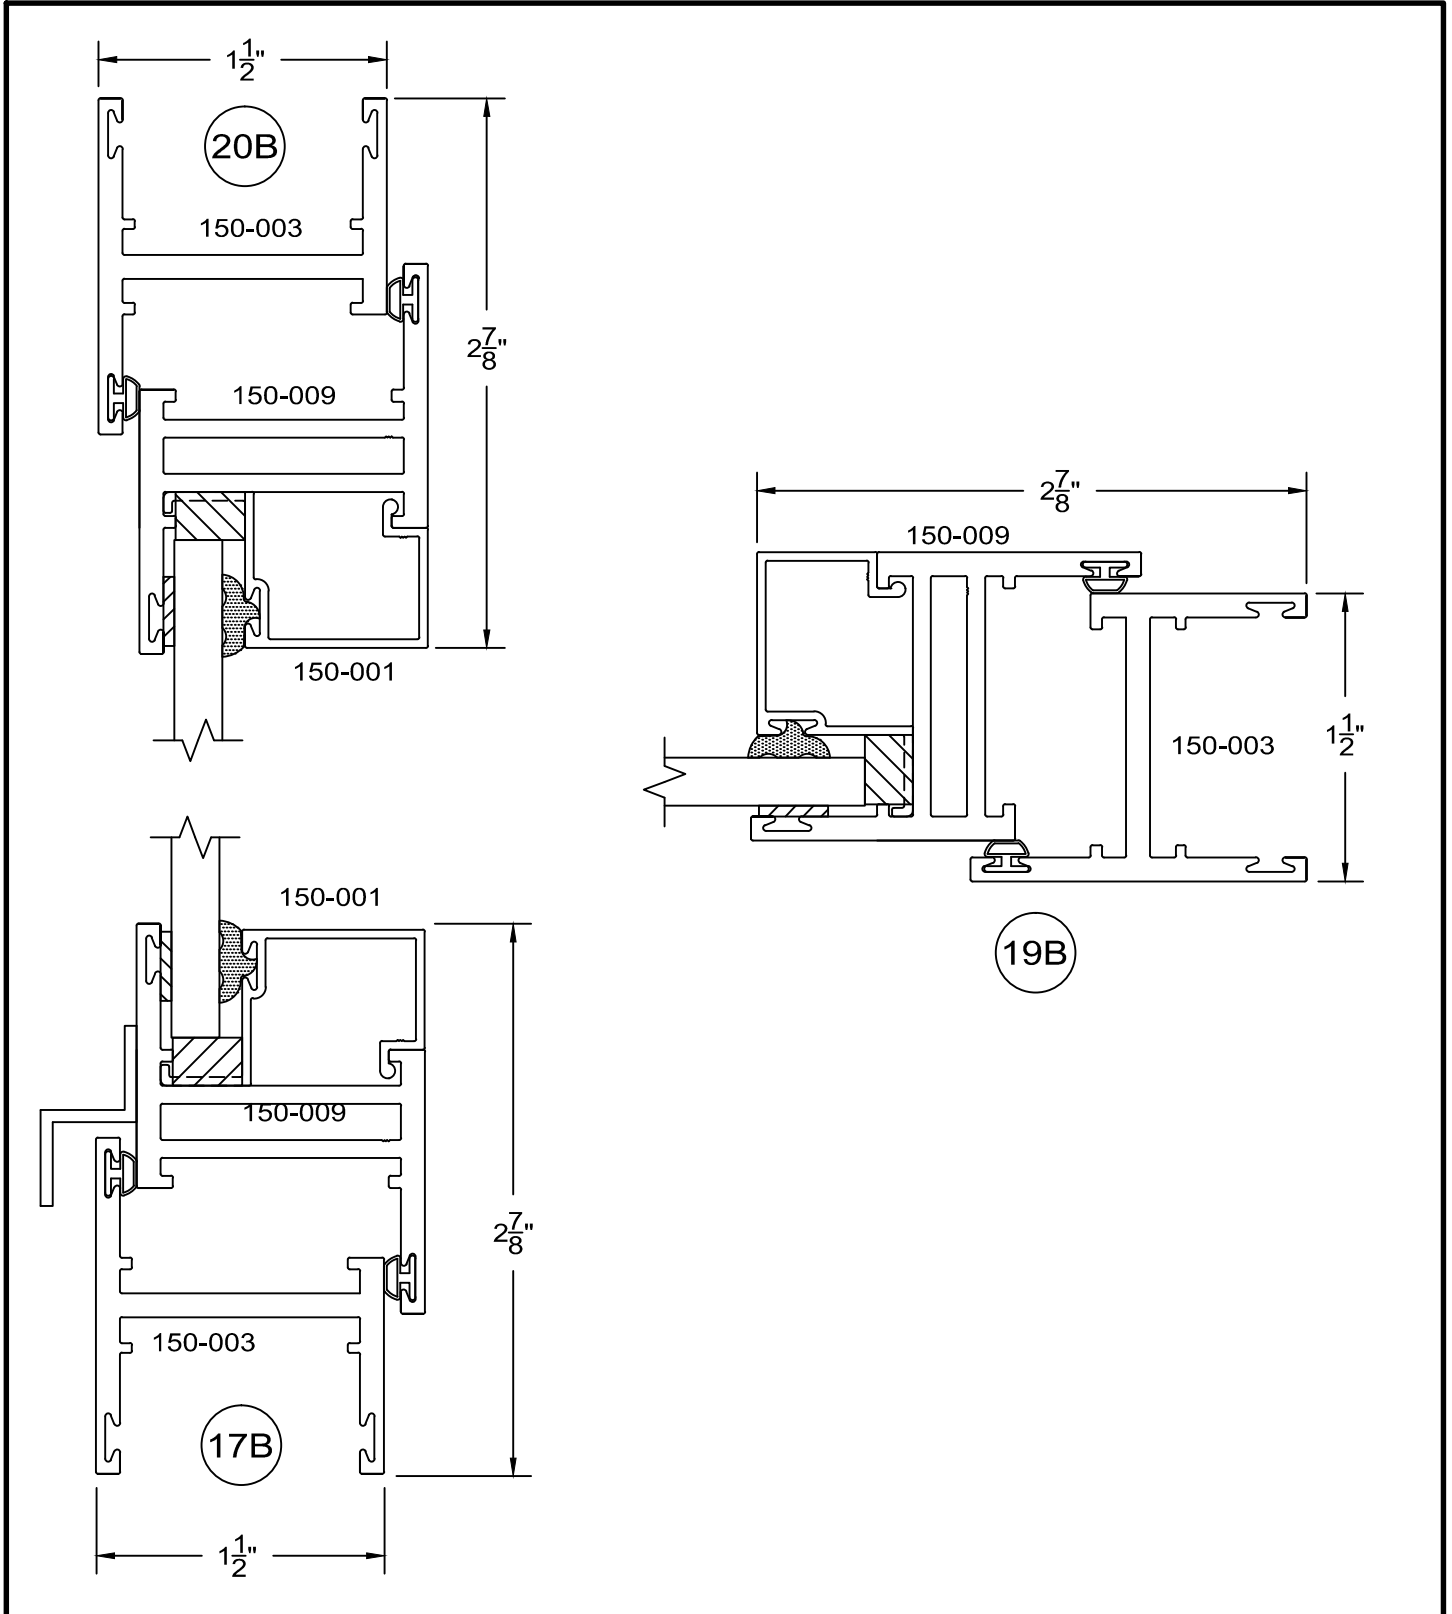

150 Series - equal leg Hopper details Inside glazed

full scale

**Service Aluminum
Company, Inc.**

12405 Los Nietos Road #108
Santa Fe Springs, CA 90670
(562) 941-1459
(562) 941-8141 fax

150 Series - equal leg Hopper details Inside glazed