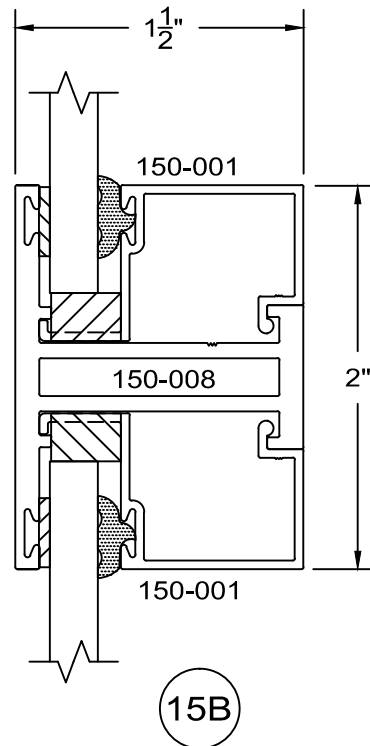

**Service Aluminum
Company, Inc.**

12405 Los Nietos Road #108
Santa Fe Springs, CA 90670
(562) 941-1459
(562) 941-8141 fax

150 Series - equal leg Hopper details Inside glazed

full scale