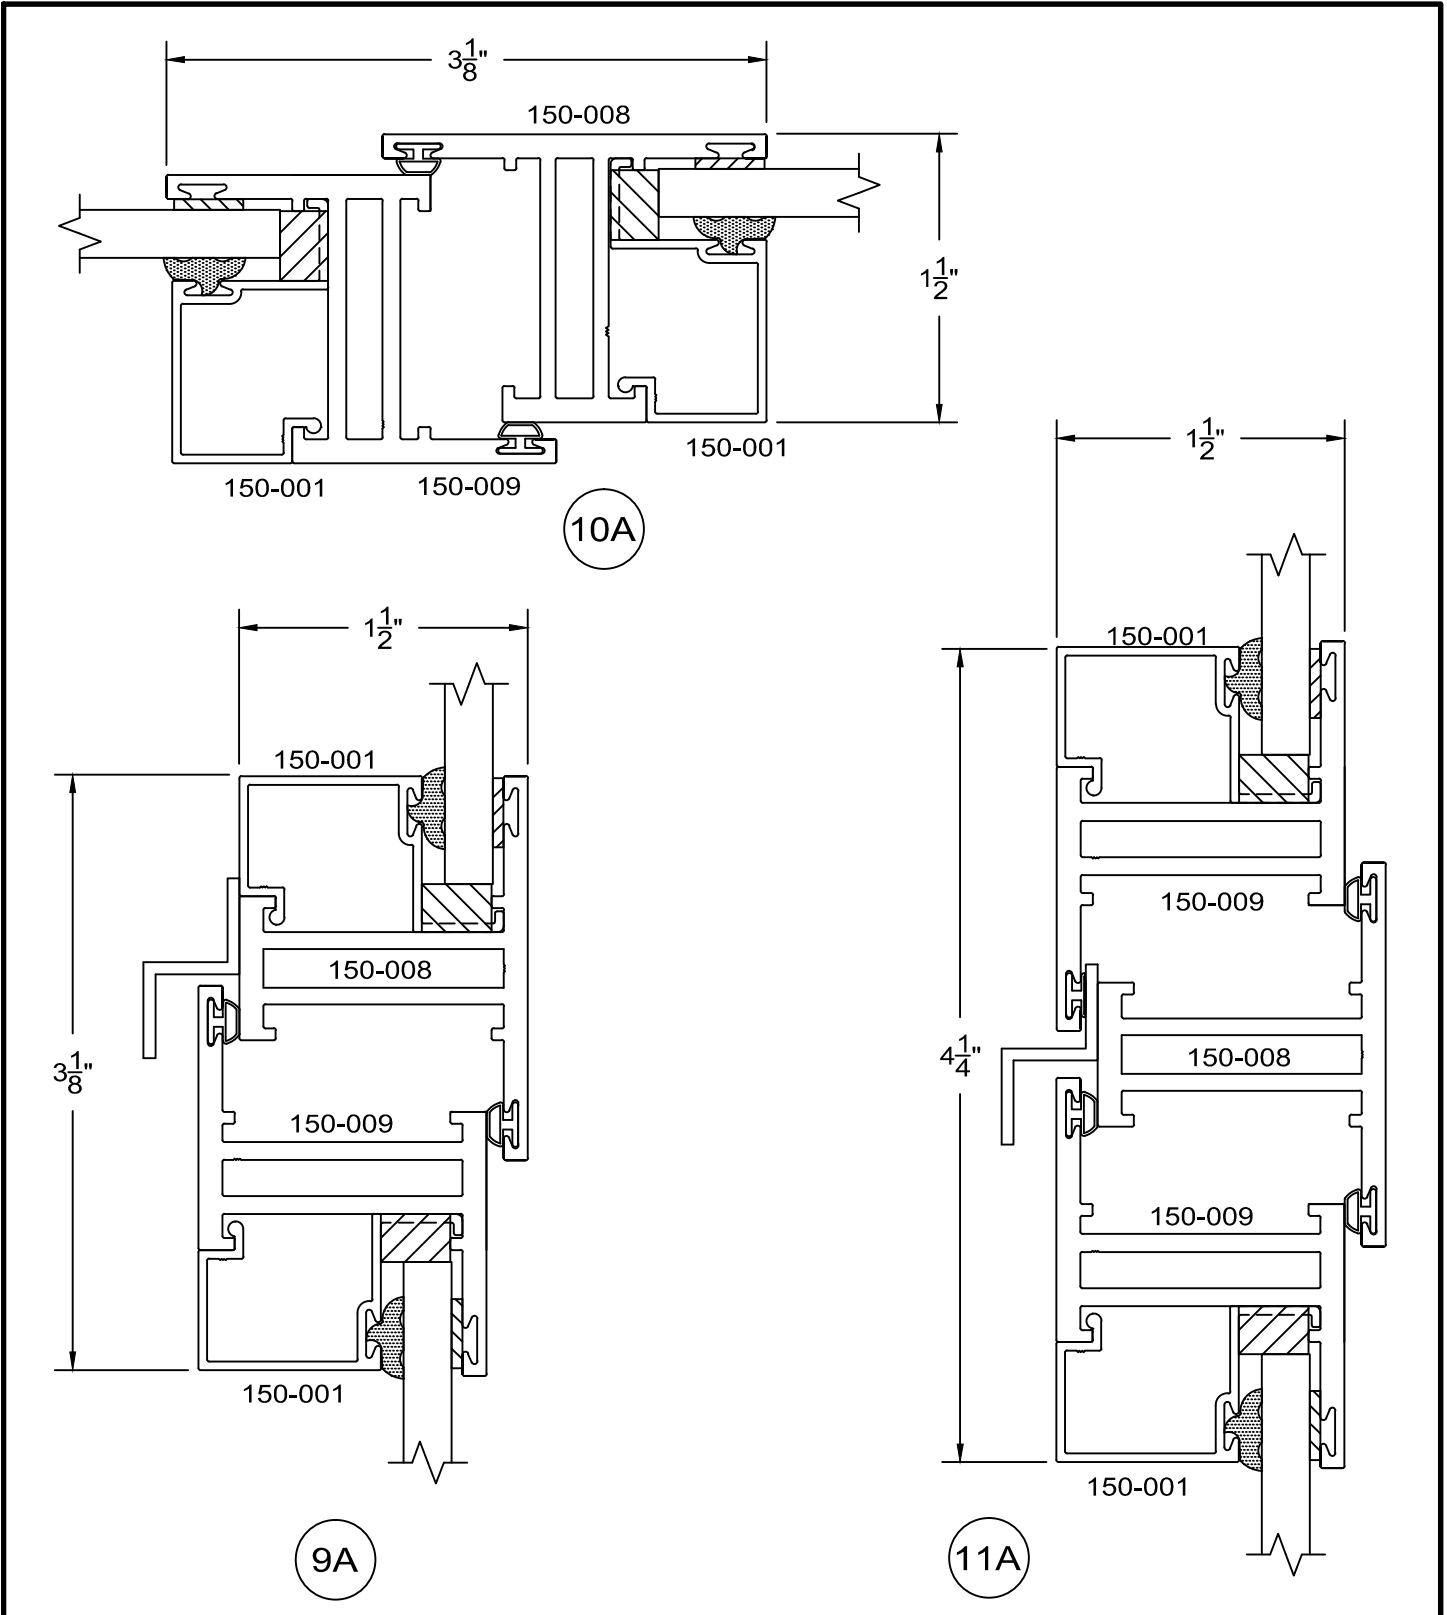

150 Series - equal leg Awning details Outside glazed

full scale

**Service Aluminum
Company, Inc.**

12405 Los Nietos Road #108
Santa Fe Springs, CA 90670
(562) 941-1459
(562) 941-8141 fax

150 Series - equal leg Awning details Outside glazed

full scale

**Service Aluminum
Company, Inc.**

12405 Los Nietos Road #108
Santa Fe Springs, CA 90670
(562) 941-1459
(562) 941-8141 fax

150 Series - equal leg Awning details Outside glazed

full scale