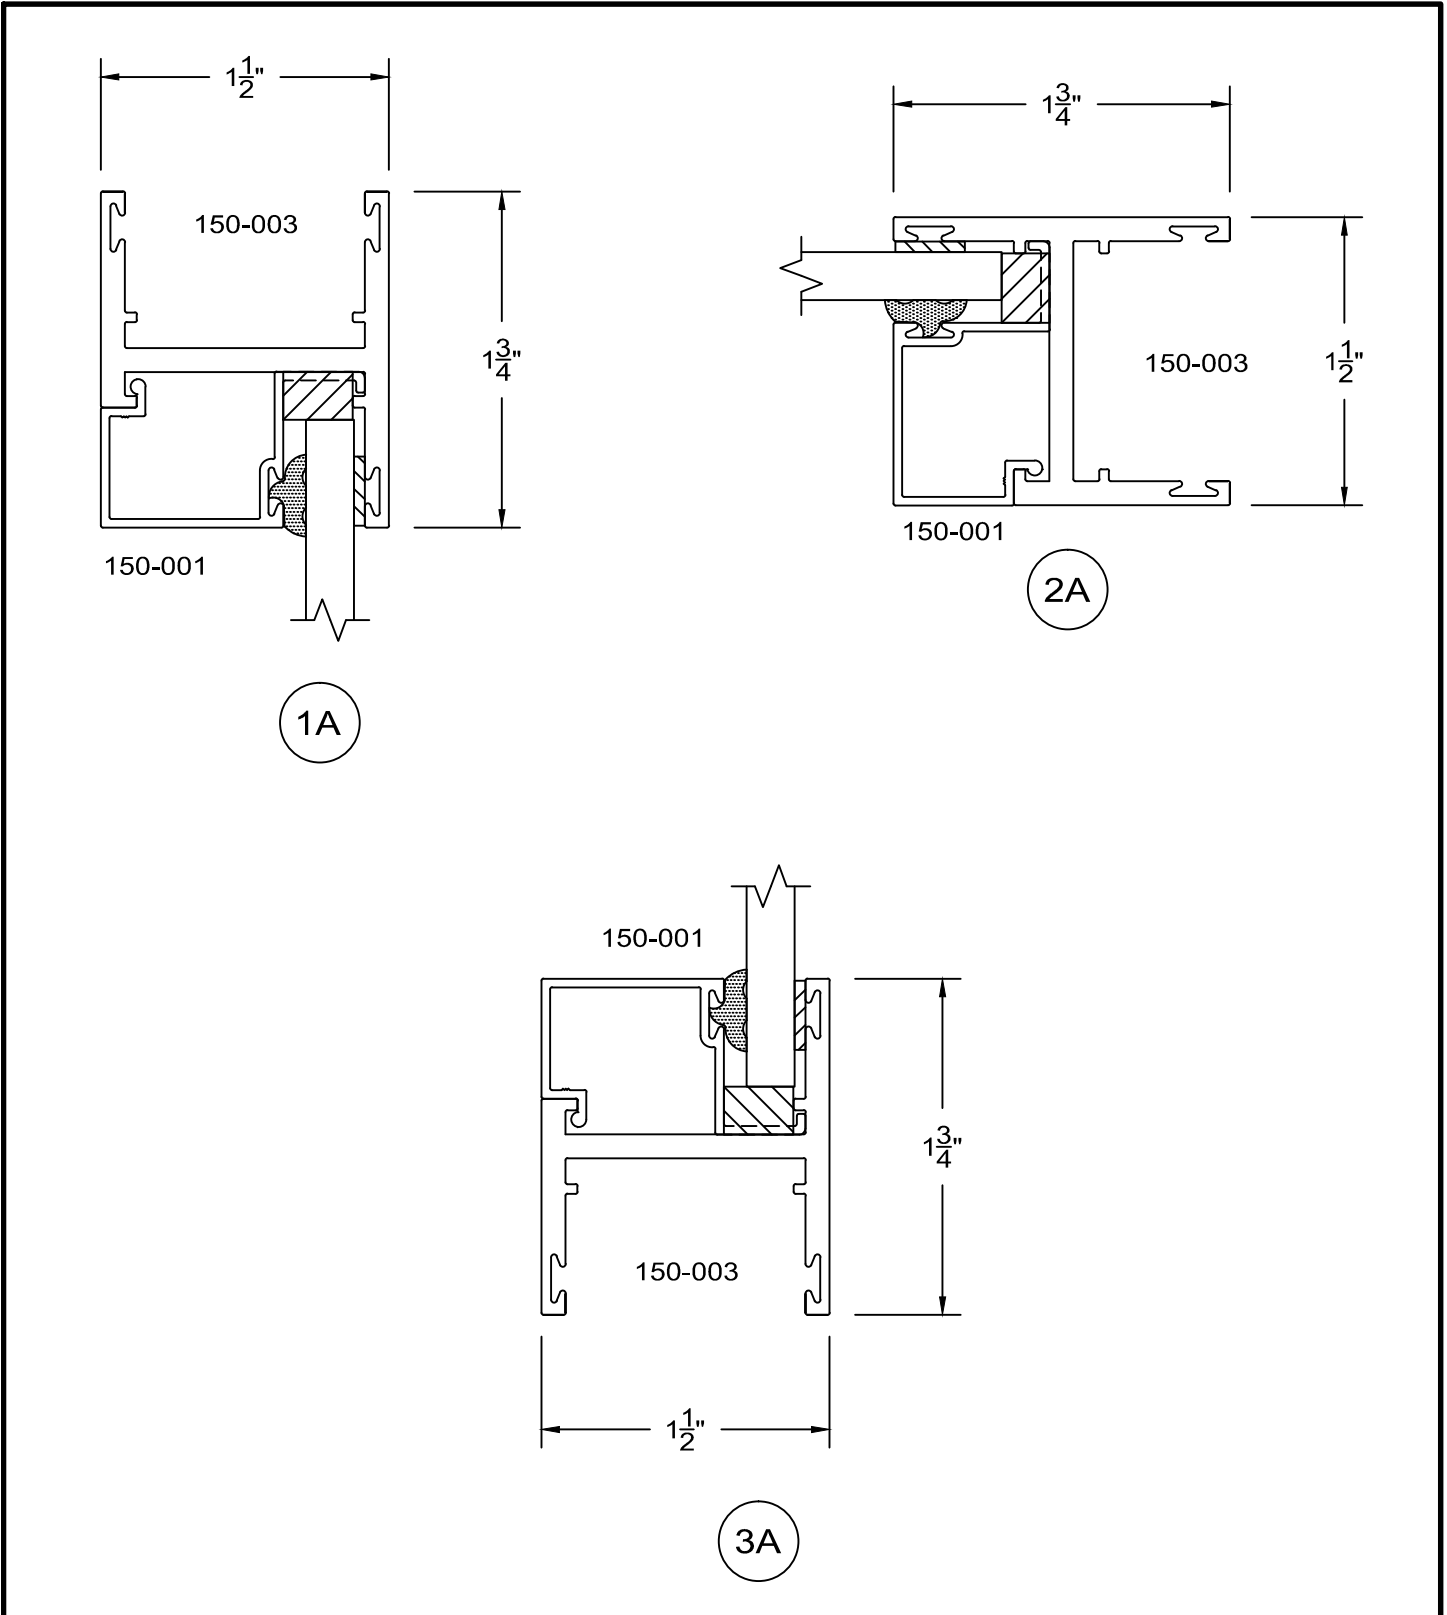

150 Series - equal leg Awning elevations Outside glazed

150 Series - equal leg Awning details Outside glazed

full scale

**Service Aluminum
Company, Inc.**

12405 Los Nietos Road #108
Santa Fe Springs, CA 90670
(562) 941-1459
(562) 941-8141 fax

150 Series - equal leg Awning details Outside glazed

full scale

**Service Aluminum
Company, Inc.**

12405 Los Nietos Road #108
Santa Fe Springs, CA 90670
(562) 941-1459
(562) 941-8141 fax

150 Series - equal leg Awning details Outside glazed

full scale

**Service Aluminum
Company, Inc.**

12405 Los Nietos Road #108
Santa Fe Springs, CA 90670
(562) 941-1459
(562) 941-8141 fax

150 Series - equal leg Awning details Outside glazed

full scale