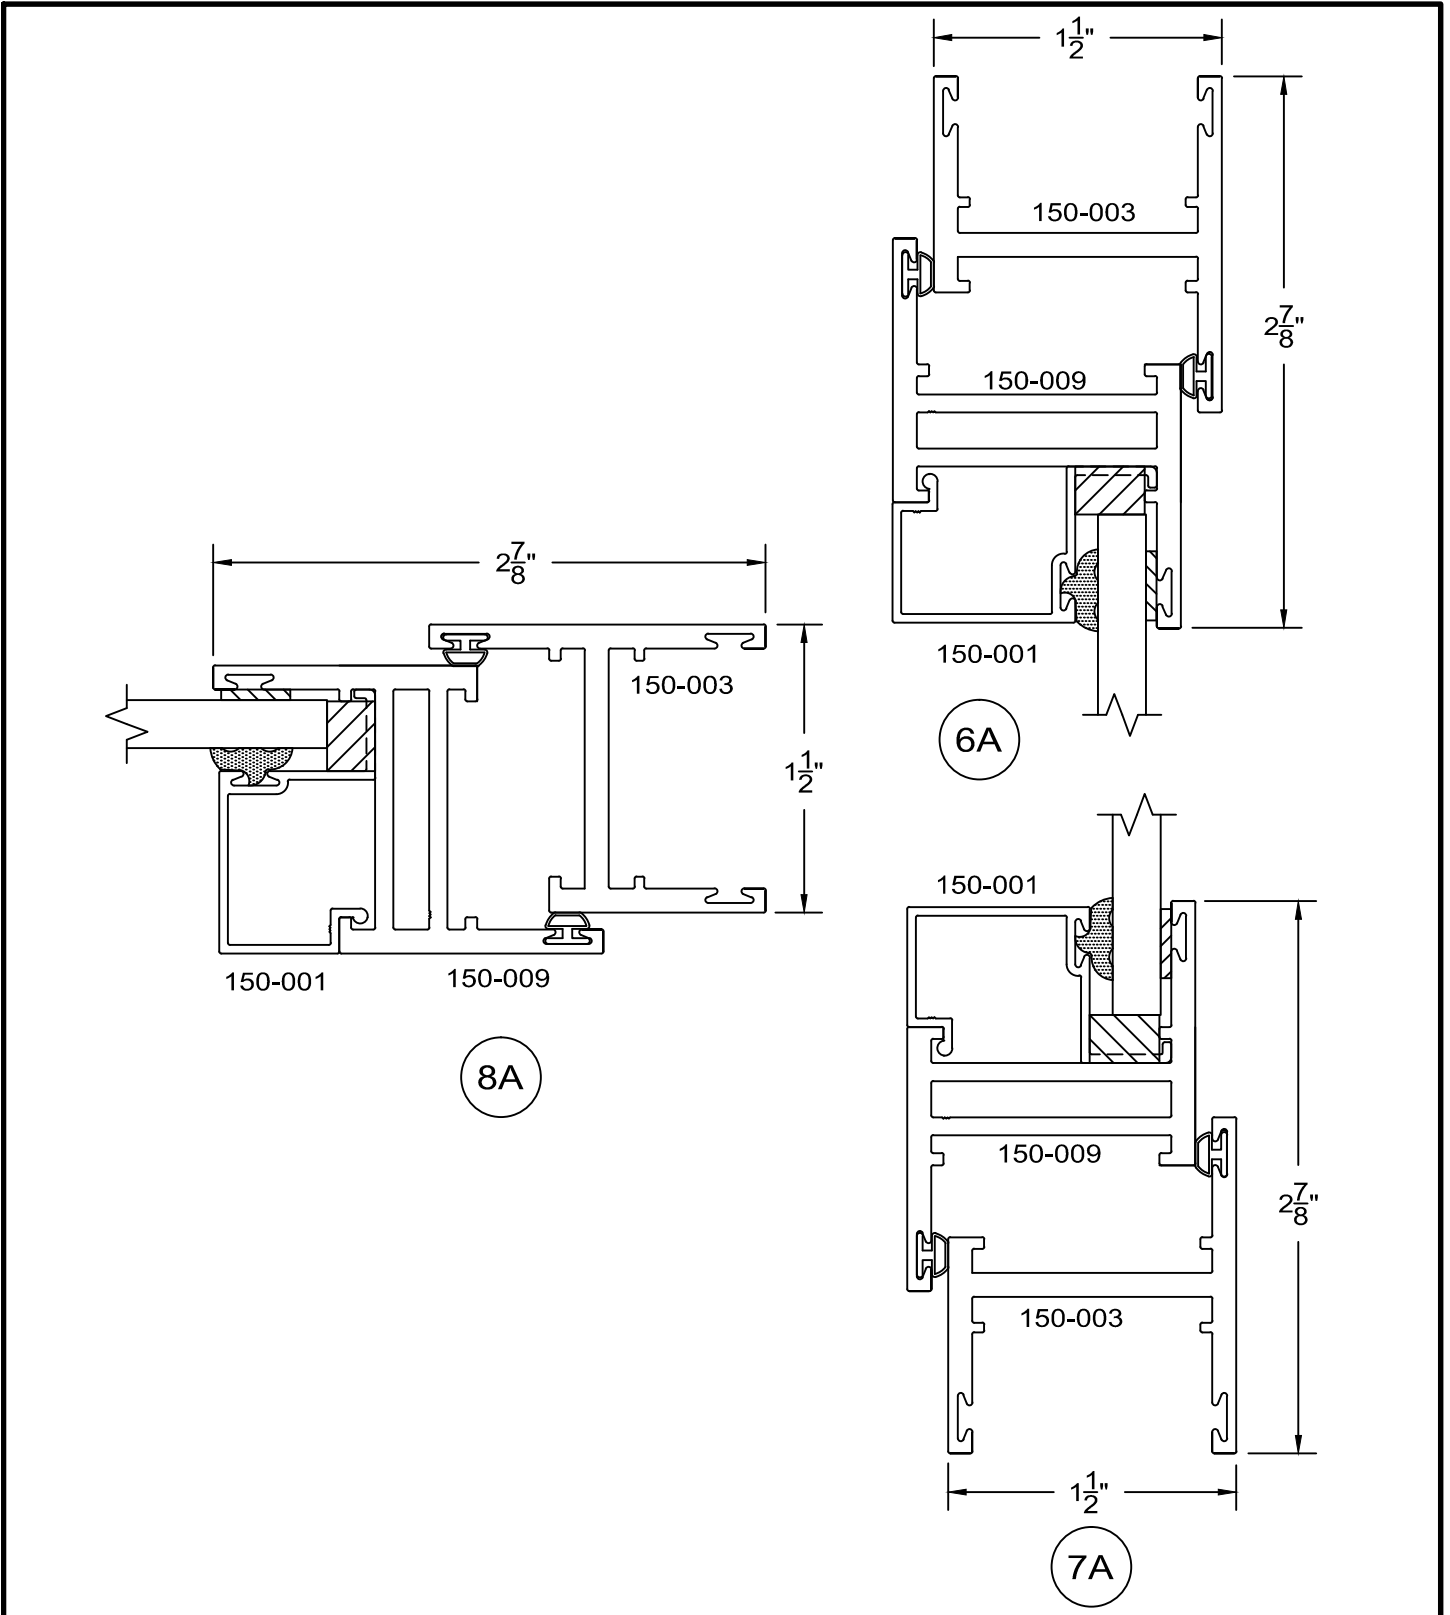

150 Series - equal leg Awning elevations Outside glazed

150 Series - equal leg Awning details Outside glazed

full scale

**Service Aluminum
Company, Inc.**

12405 Los Nietos Road #108
Santa Fe Springs, CA 90670
(562) 941-1459
(562) 941-8141 fax

150 Series - equal leg Awning details Outside glazed

full scale

**Service Aluminum
Company, Inc.**

12405 Los Nietos Road #108
Santa Fe Springs, CA 90670
(562) 941-1459
(562) 941-8141 fax

150 Series - equal leg Awning details Outside glazed

full scale

**Service Aluminum
Company, Inc.**

12405 Los Nietos Road #108
Santa Fe Springs, CA 90670
(562) 941-1459
(562) 941-8141 fax

150 Series - equal leg Awning details Outside glazed

full scale