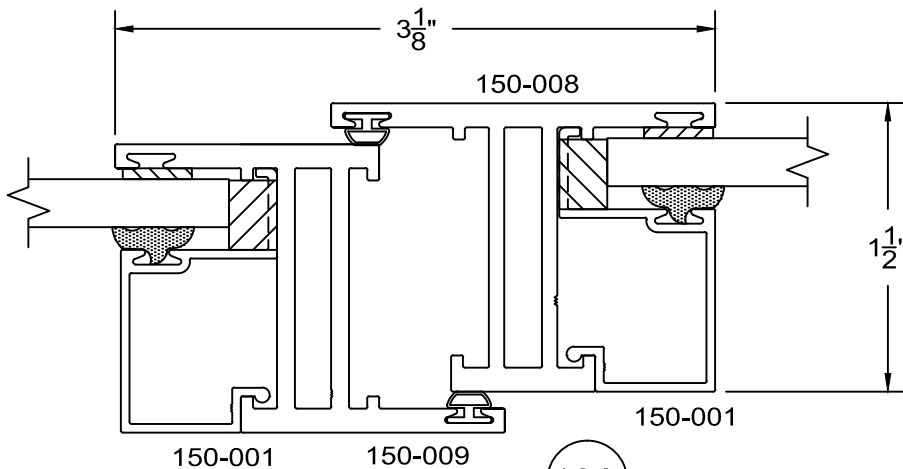

**Service Aluminum
Company, Inc.**

12405 Los Nietos Road #108
Santa Fe Springs, CA 90670
(562) 941-1459
(562) 941-8141 fax

150 Series - equal leg Casement details Outside glazed

full scale

13A

10A