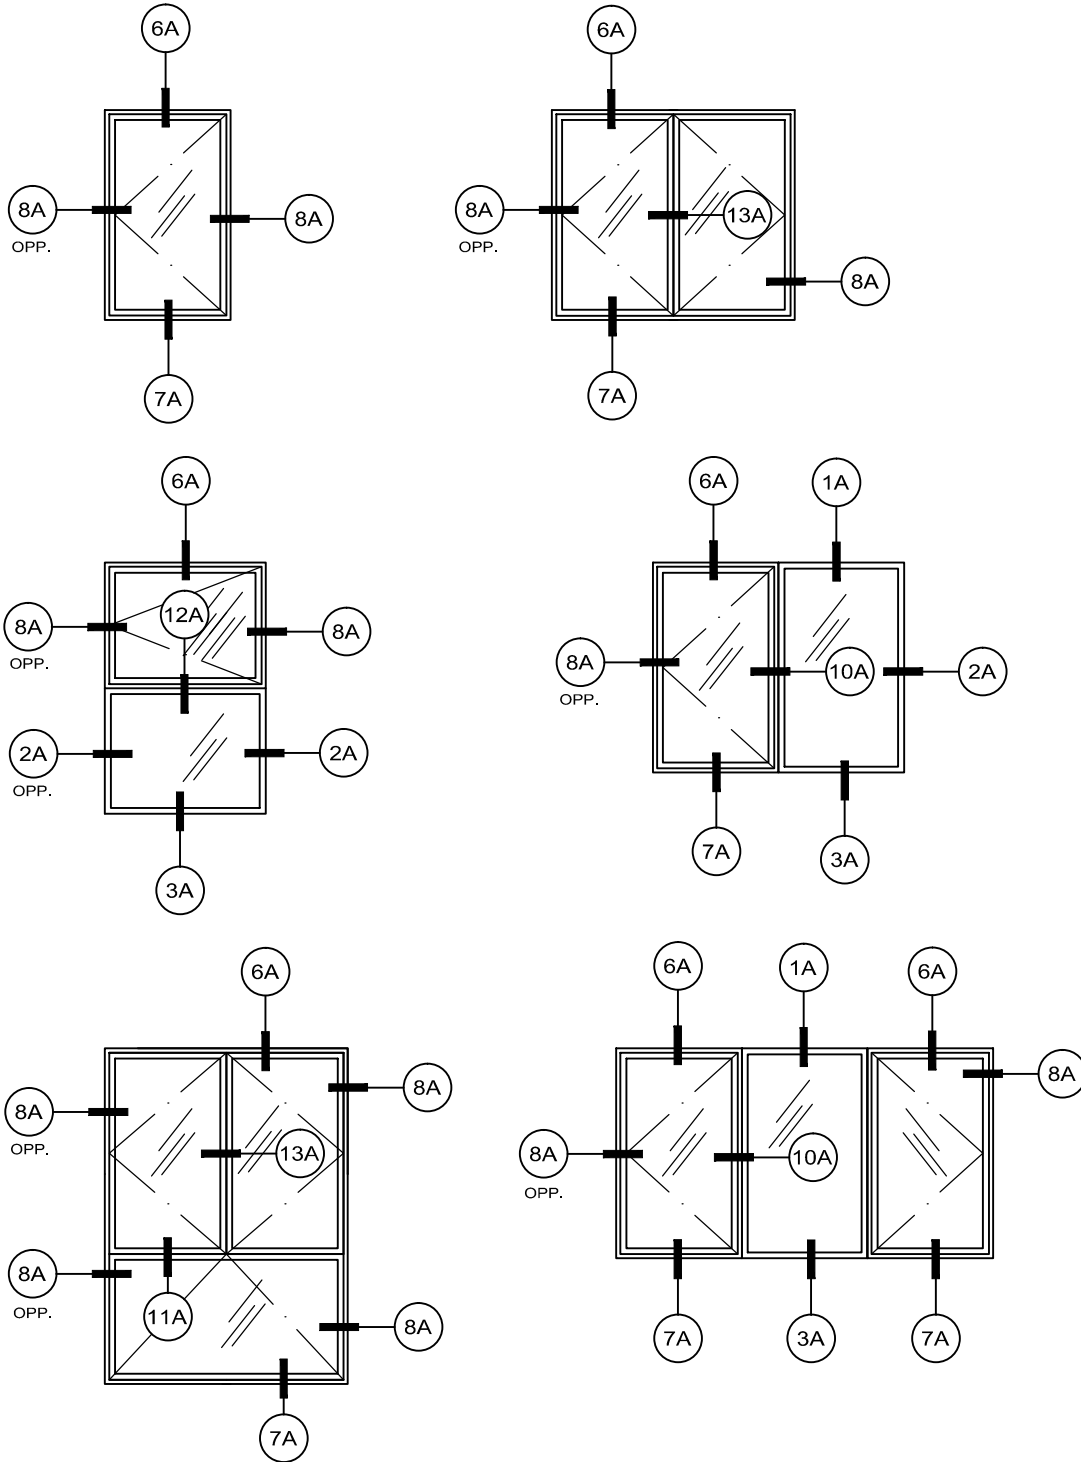

**Service Aluminum
Company, Inc.**

12405 Los Nietos Road #108
Santa Fe Springs, CA 90670
(562) 941-1459
(562) 941-8141 fax

150 Series - equal leg Casement elevations Outside glazed

**Service Aluminum
Company, Inc.**