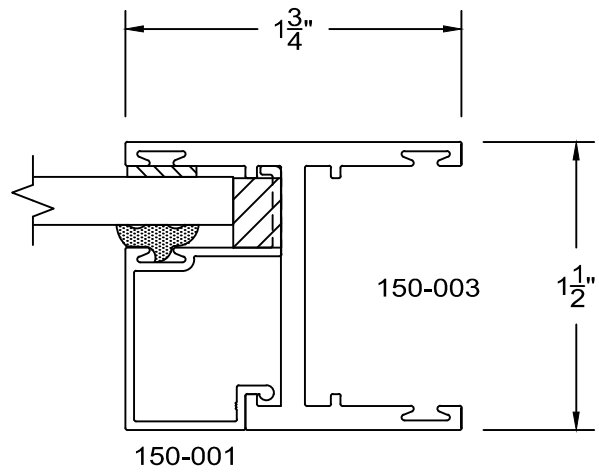

**Service Aluminum
Company, Inc.**

12405 Los Nietos Road #108
Santa Fe Springs, CA 90670
(562) 941-1459
(562) 941-8141 fax

150 Series - equal leg Casement details Outside glazed

full scale

1A

2A

3A