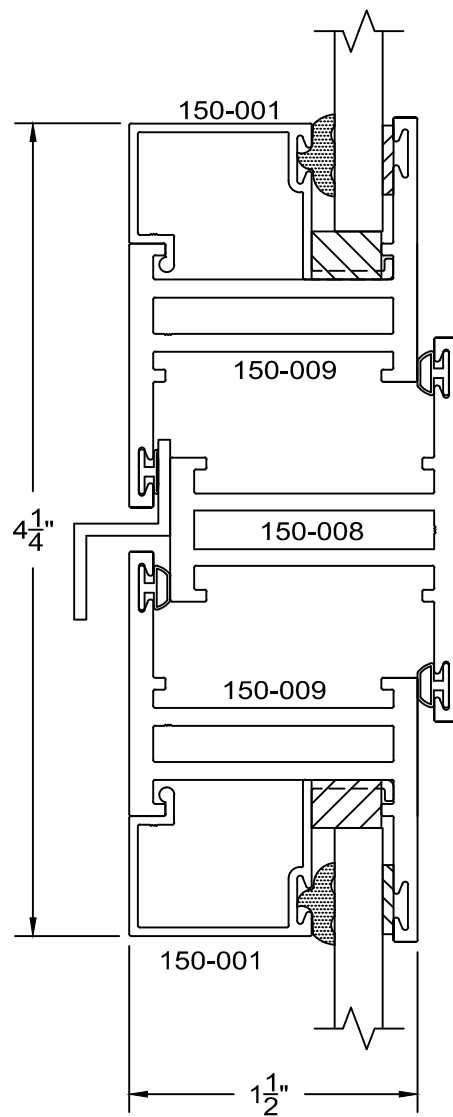

full scale

12A

11A

**Service Aluminum
Company, Inc.**

12405 Los Nietos Road #108
Santa Fe Springs, CA 90670
(562) 941-1459
(562) 941-8141 fax

150 Series - equal leg Casement details Outside glazed

full scale