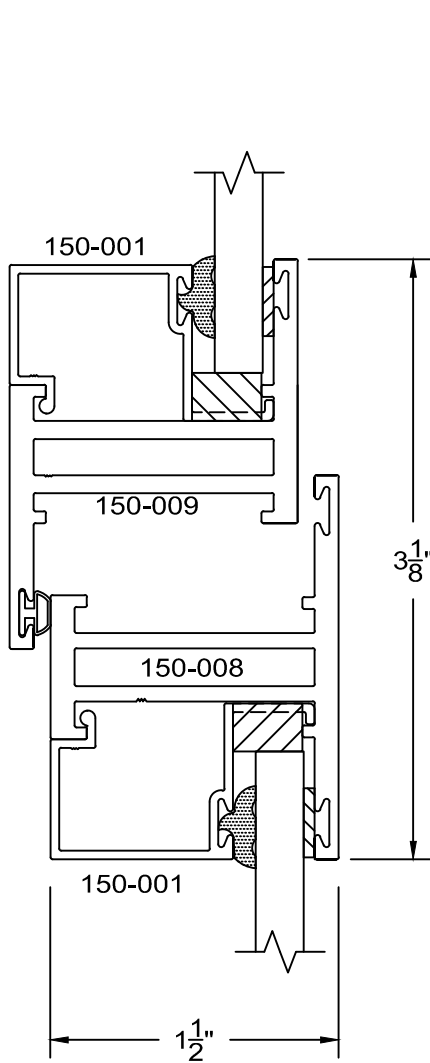

full scale

12A

11A

**Service Aluminum
Company, Inc.**

12405 Los Nietos Road #108
Santa Fe Springs, CA 90670
(562) 941-1459
(562) 941-8141 fax

150 Series - equal leg Casement details Outside glazed

full scale