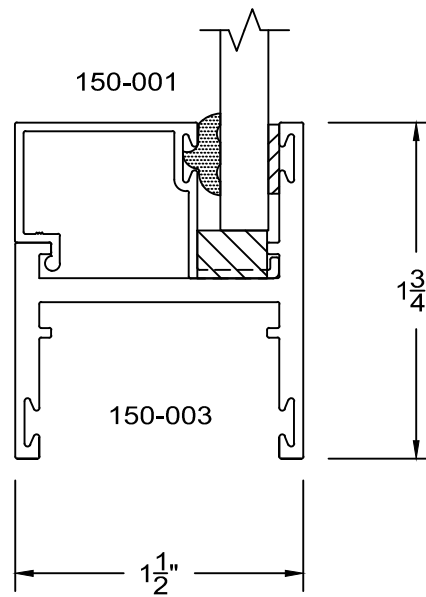

**Service Aluminum
Company, Inc.**

12405 Los Nietos Road #108
Santa Fe Springs, CA 90670
(562) 941-1459
(562) 941-8141 fax

150 Series - equal leg Casement details Outside glazed

full scale

1A

2A

3A