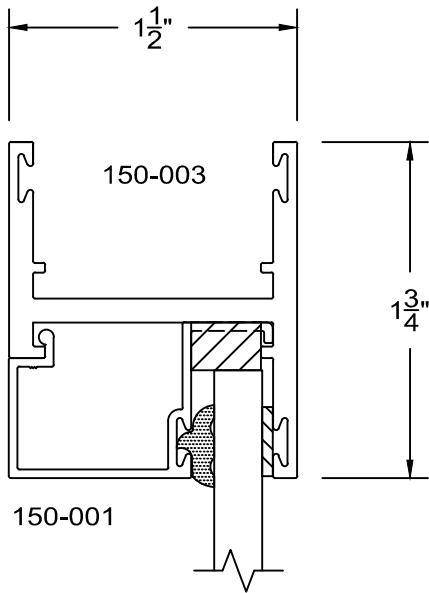

**Service Aluminum
Company, Inc.**

12405 Los Nietos Road #108
Santa Fe Springs, CA 90670
(562) 941-1459
(562) 941-8141 fax

150 Series - equal leg Casement details Outside glazed

full scale

1A