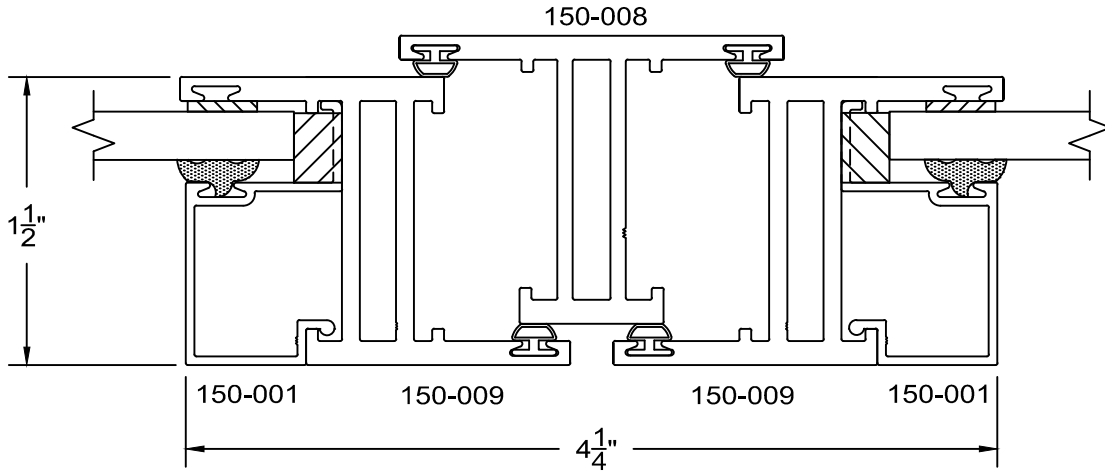

full scale

12A

11A

**Service Aluminum
Company, Inc.**

12405 Los Nietos Road #108
Santa Fe Springs, CA 90670
(562) 941-1459
(562) 941-8141 fax

150 Series - equal leg Casement details Outside glazed

full scale