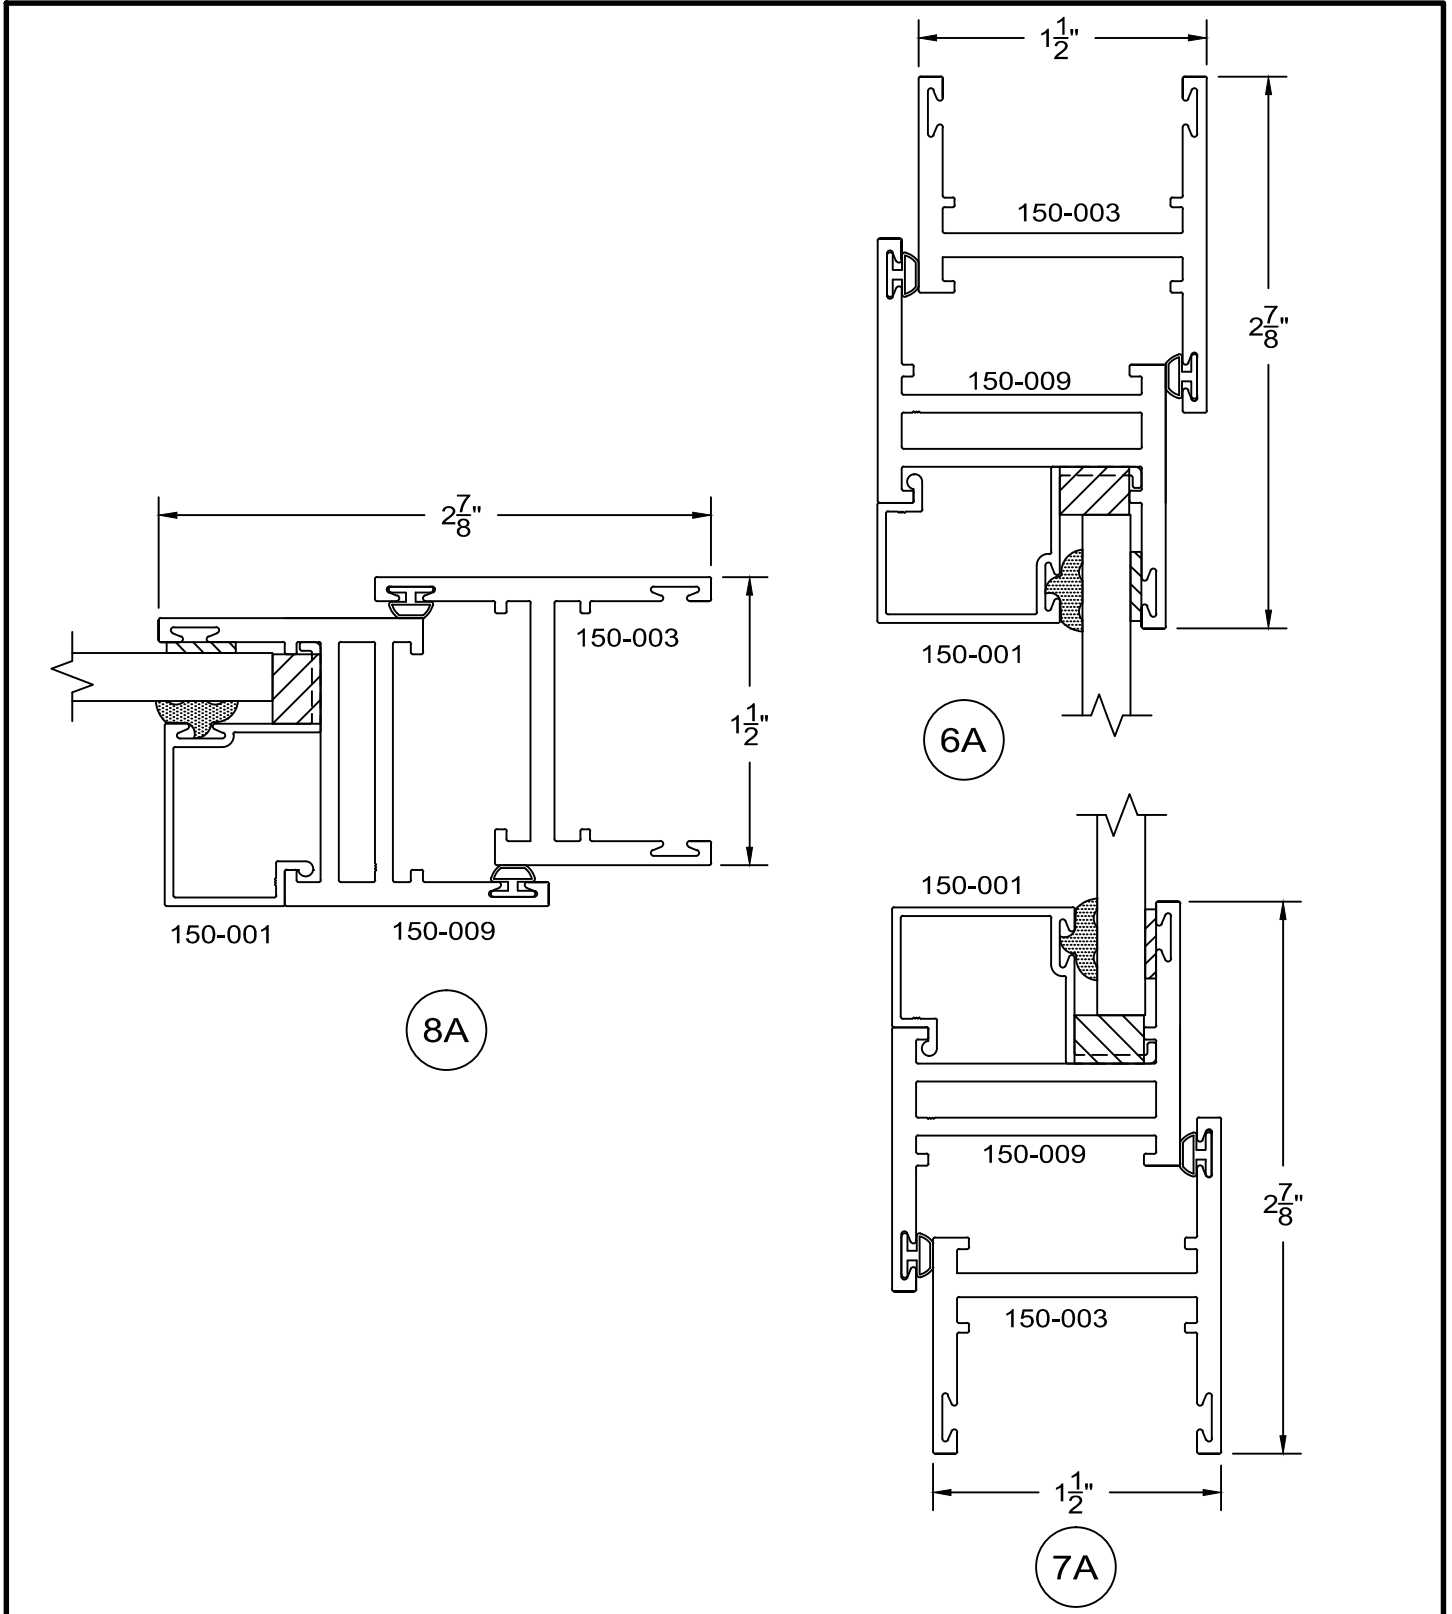

**Service Aluminum
Company, Inc.**

12405 Los Nietos Road #108
Santa Fe Springs, CA 90670
(562) 941-1459
(562) 941-8141 fax

150 Series - equal leg Casement details Outside glazed

full scale