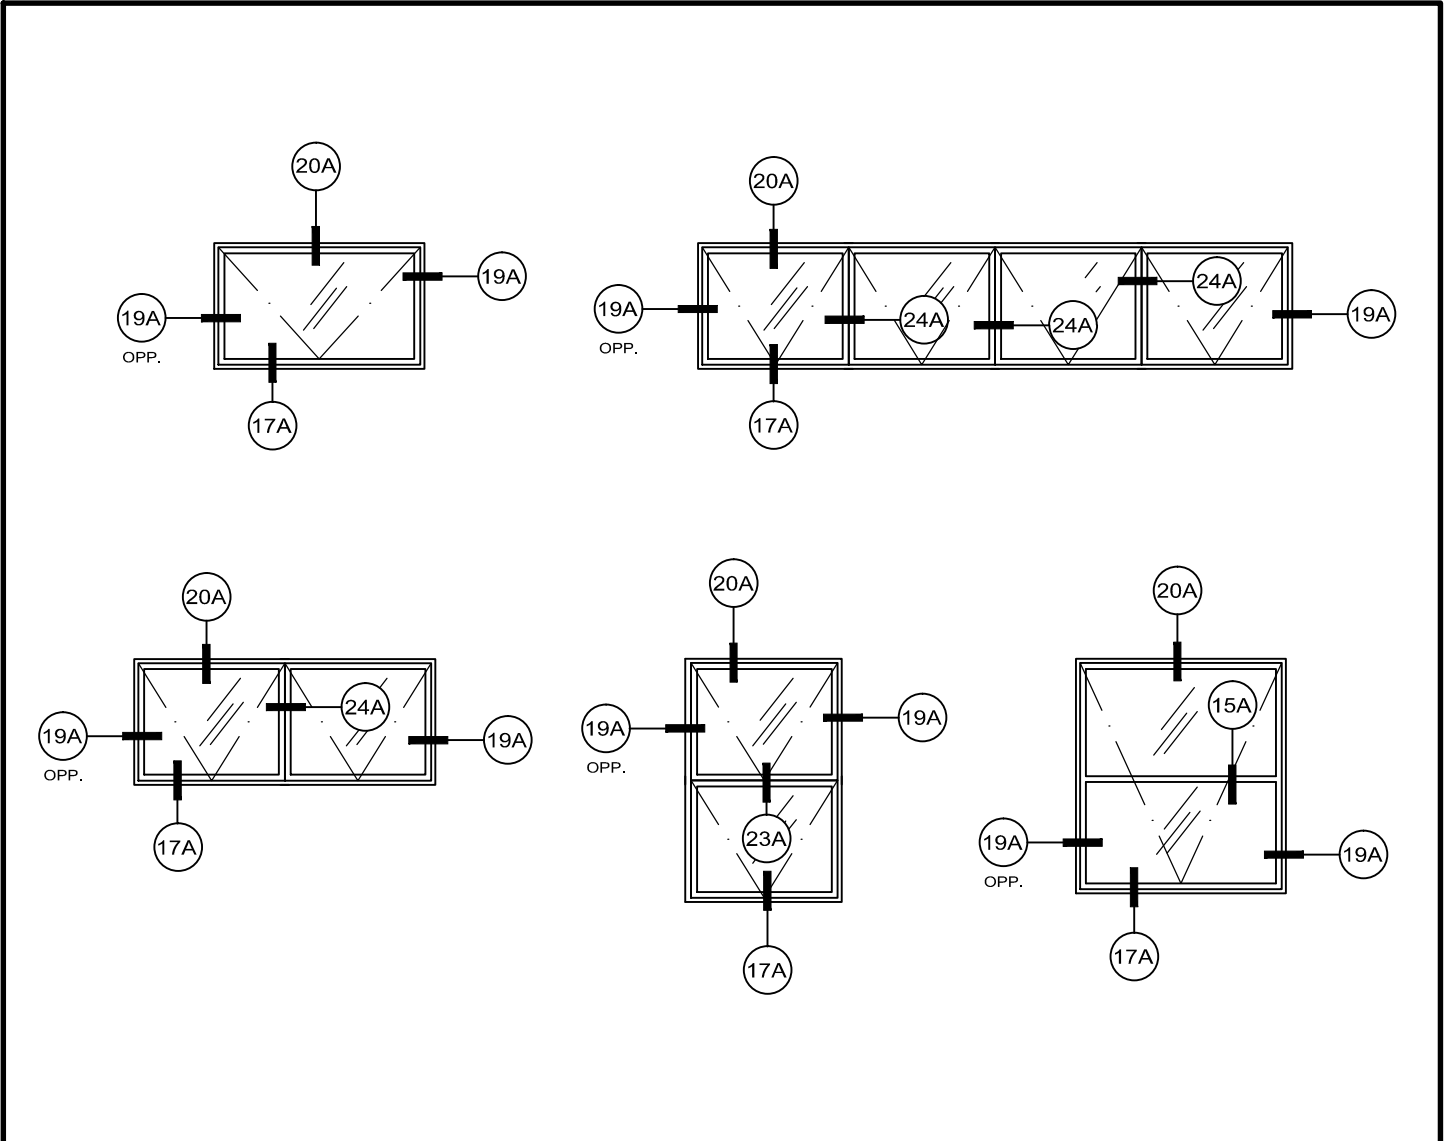

**Service Aluminum
Company, Inc.**

12405 Los Nietos Road #108
Santa Fe Springs, CA 90670
(562) 941-1459
(562) 941-8141 fax

150 Series - equal leg Hopper elevations Outside glazed

The following elevations available in inside glazed only.
Please see appropriate details

**Service Aluminum
Company, Inc.**

12405 Los Nietos Road #108
Santa Fe Springs, CA 90670
(562) 941-1459
(562) 941-8141 fax

150 Series - equal leg Hopper details Outside glazed

full scale

**Service Aluminum
Company, Inc.**

12405 Los Nietos Road #108
Santa Fe Springs, CA 90670
(562) 941-1459
(562) 941-8141 fax

150 Series - equal leg Hopper details Outside glazed

full scale

24A

19A

15A