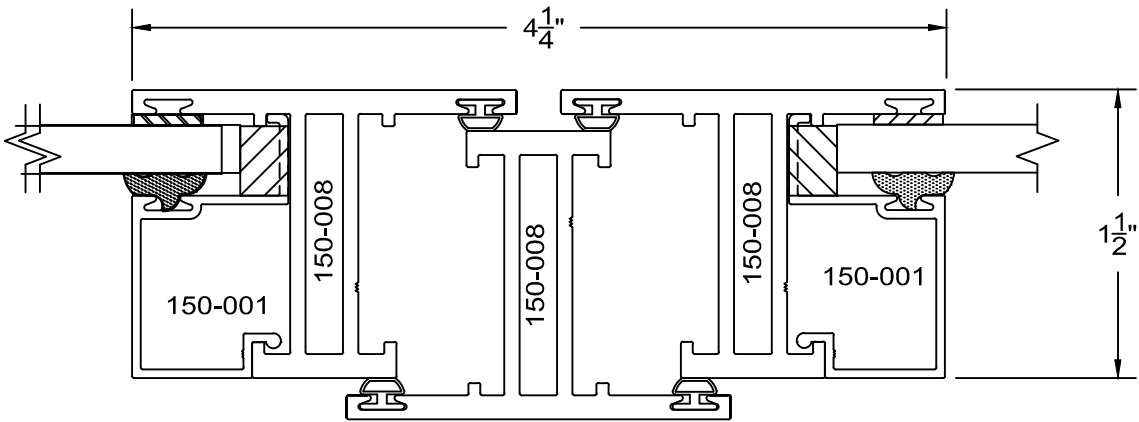

**Service Aluminum
Company, Inc.**

12405 Los Nietos Road #108
Santa Fe Springs, CA 90670
(562) 941-1459
(562) 941-8141 fax

150 Series - equal leg Hopper details Outside glazed

full scale

**Service Aluminum
Company, Inc.**

12405 Los Nietos Road #108
Santa Fe Springs, CA 90670
(562) 941-1459
(562) 941-8141 fax

150 Series - equal leg Hopper details Outside glazed

full scale

24A

19A

15A