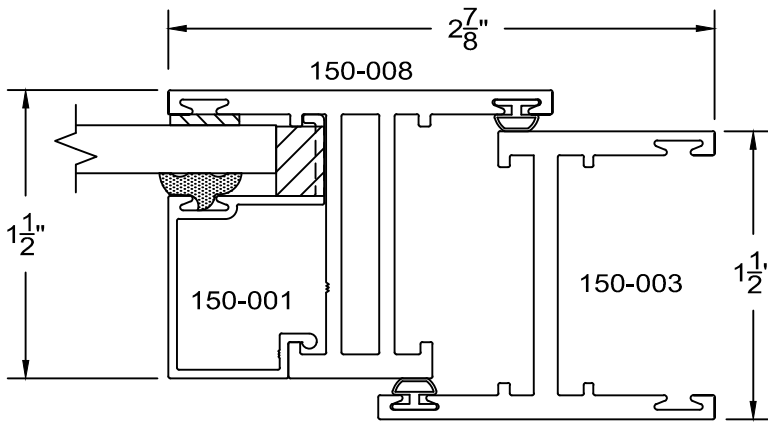

**Service Aluminum
Company, Inc.**

12405 Los Nietos Road #108
Santa Fe Springs, CA 90670
(562) 941-1459
(562) 941-8141 fax

150 Series - equal leg Hopper details Outside glazed

full scale

**Service Aluminum
Company, Inc.**

12405 Los Nietos Road #108
Santa Fe Springs, CA 90670
(562) 941-1459
(562) 941-8141 fax

150 Series - equal leg Hopper details Outside glazed

full scale

24A

19A

15A