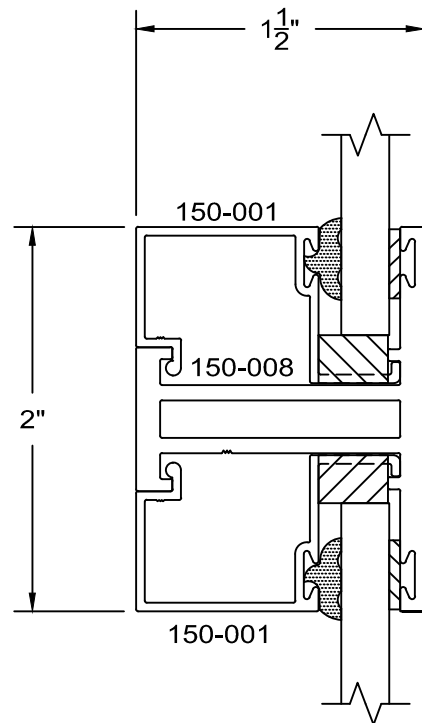

12405 Los Nietos Road #108
Santa Fe Springs, CA 90670
(562) 941-1459
(562) 941-8141 fax

150 Series - equal leg Hopper details Outside glazed

full scale

24A

19A

15A