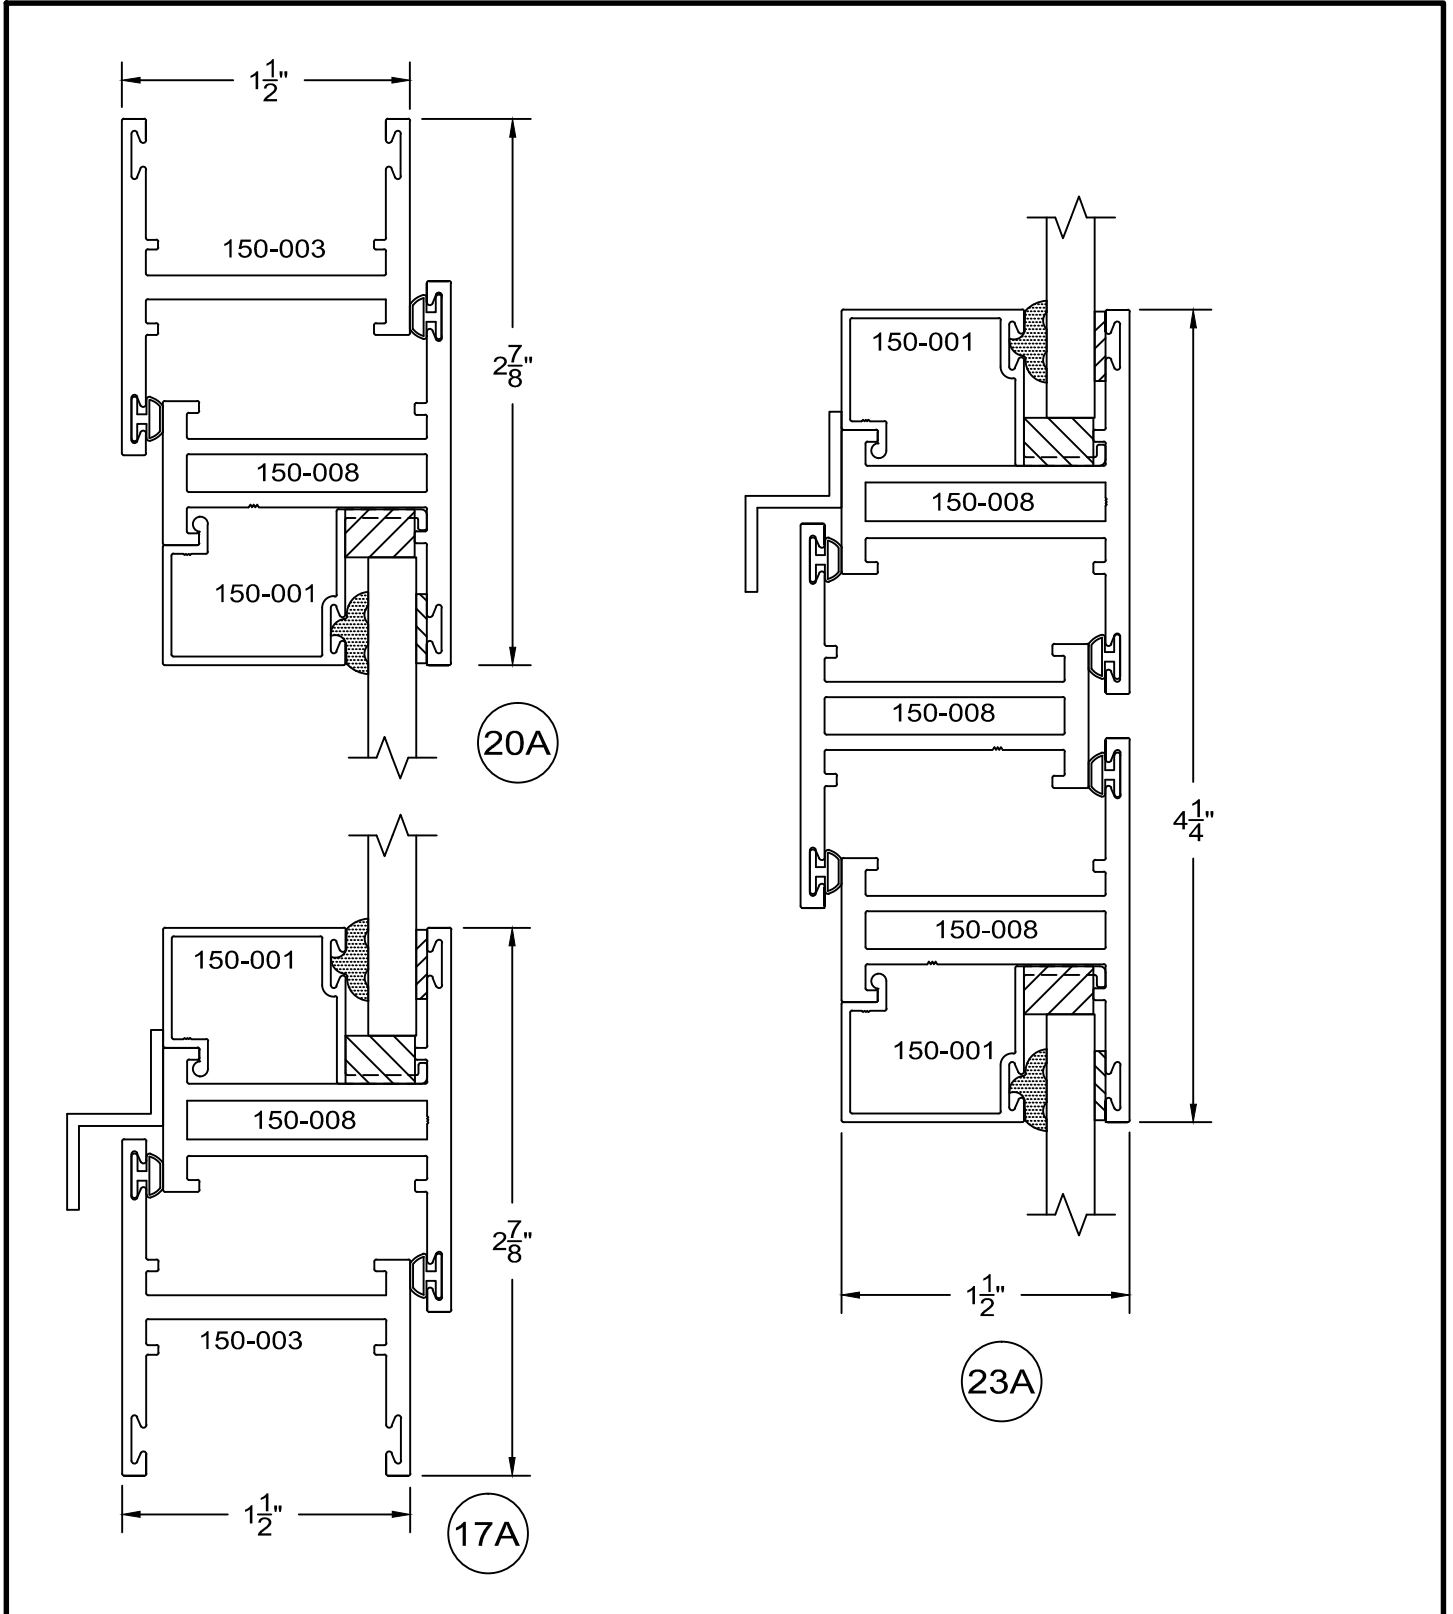

**Service Aluminum
Company, Inc.**

12405 Los Nietos Road #108
Santa Fe Springs, CA 90670
(562) 941-1459
(562) 941-8141 fax

150 Series - equal leg Hopper details Outside glazed

full scale