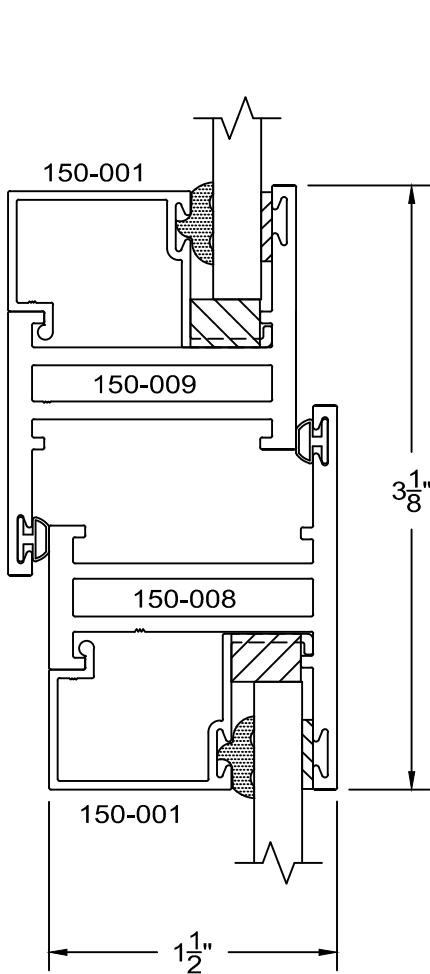

**Service Aluminum
Company, Inc.**

12405 Los Nietos Road #108
Santa Fe Springs, CA 90670
(562) 941-1459
(562) 941-8141 fax

150 Series-short equal leg Casement details Outside glazed

full scale