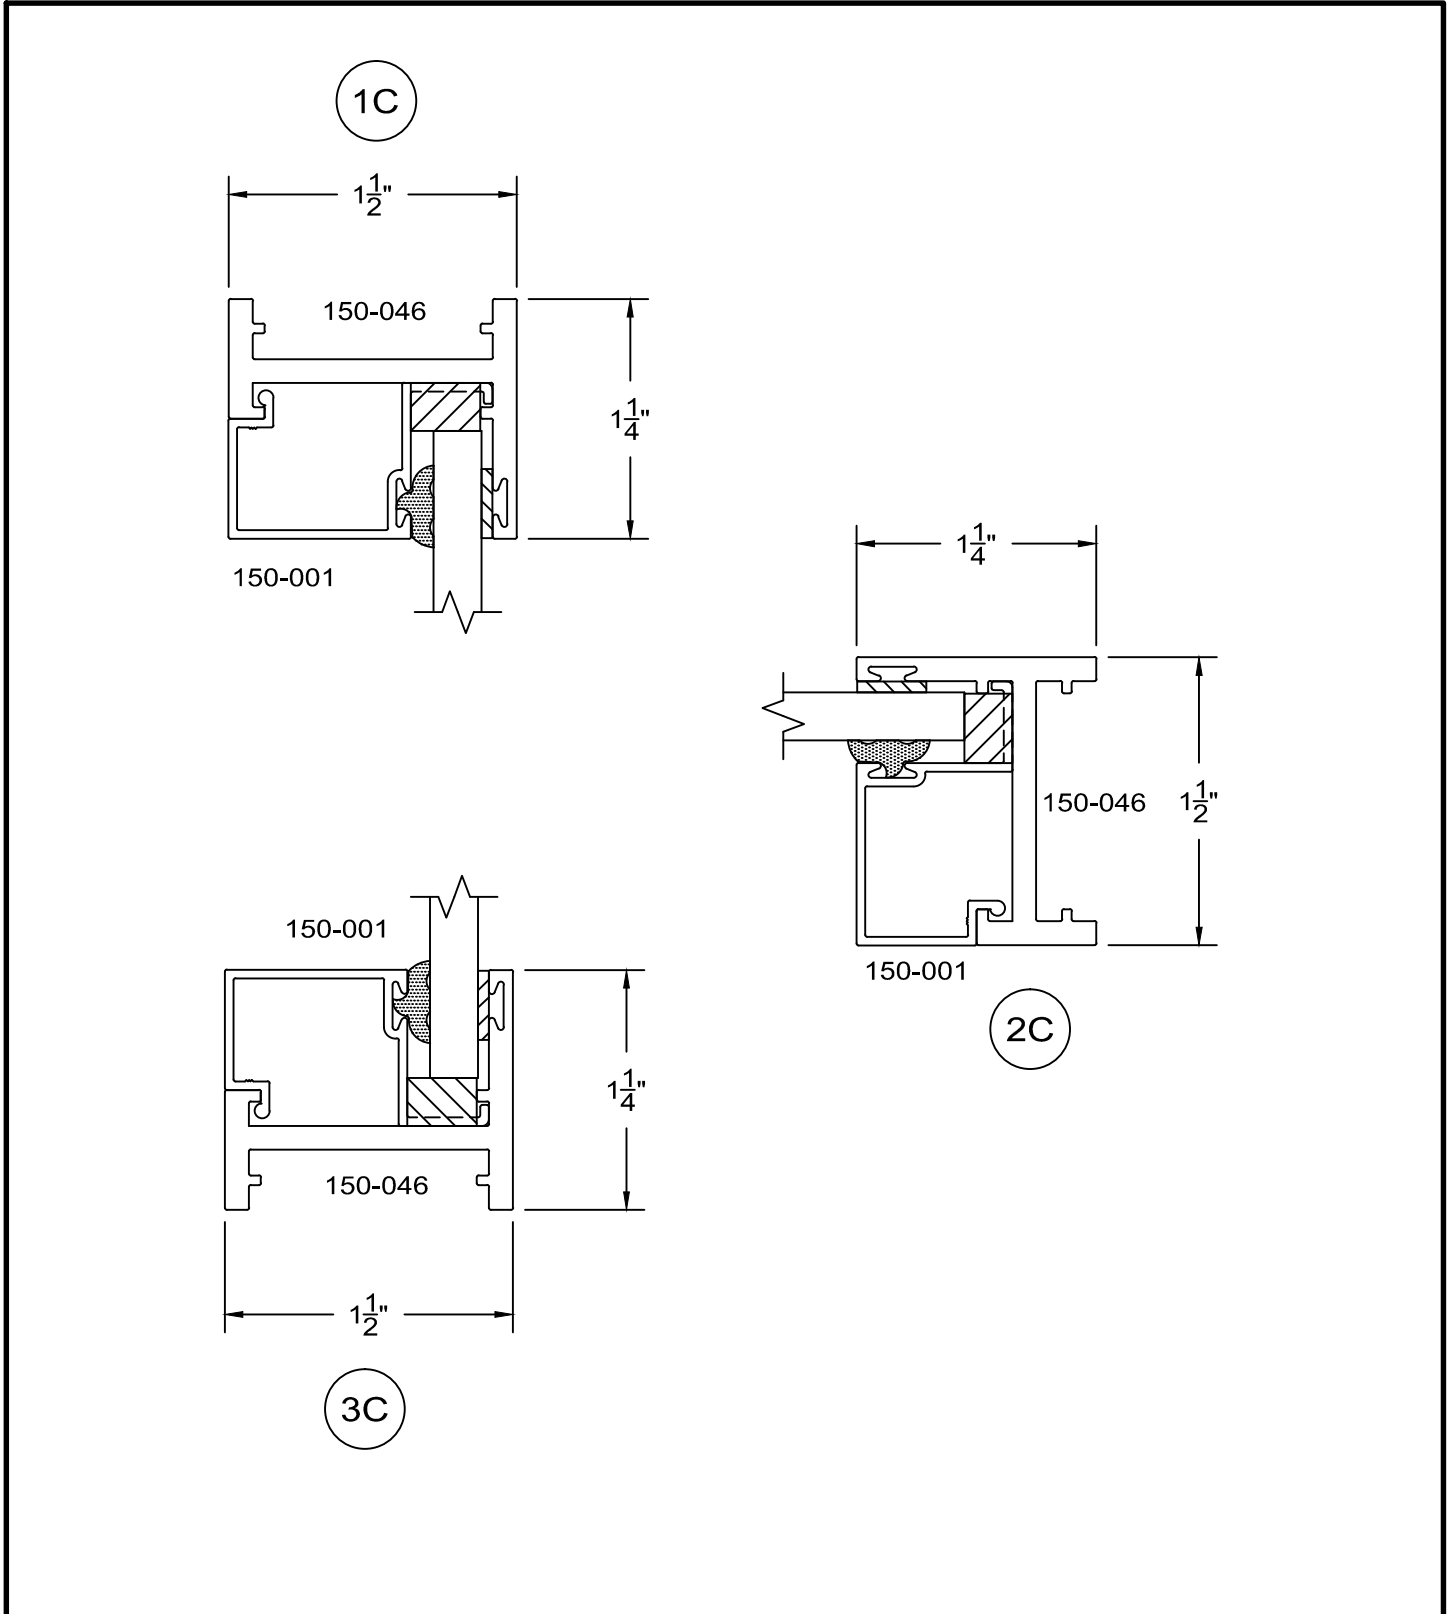

**Service Aluminum
Company, Inc.**

12405 Los Nietos Road #108
Santa Fe Springs, CA 90670
(562) 941-1459
(562) 941-8141 fax

150 Series-short equal leg Casement details Outside glazed

full scale