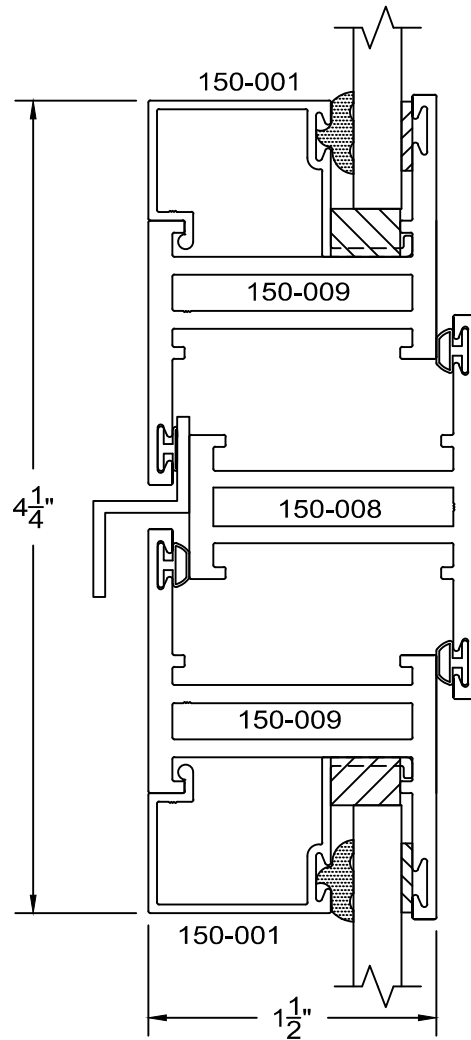

**Service Aluminum
Company, Inc.**

12405 Los Nietos Road #108
Santa Fe Springs, CA 90670
(562) 941-1459
(562) 941-8141 fax

150 Series-short equal leg Casement details Outside glazed

full scale

11C