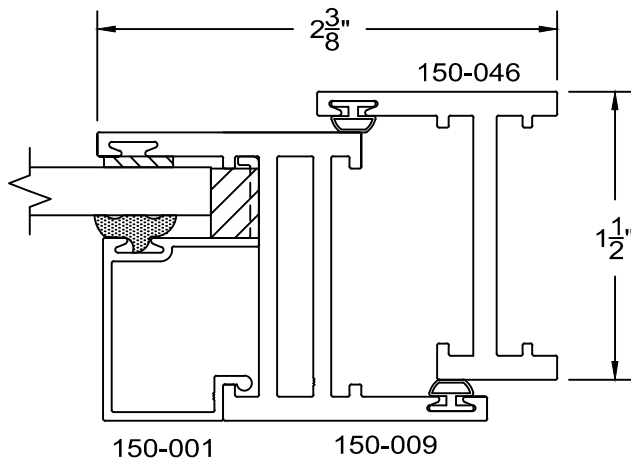

**Service Aluminum
Company, Inc.**

12405 Los Nietos Road #108
Santa Fe Springs, CA 90670
(562) 941-1459
(562) 941-8141 fax

150 Series-short equal leg Casement details Outside glazed

full scale

8C