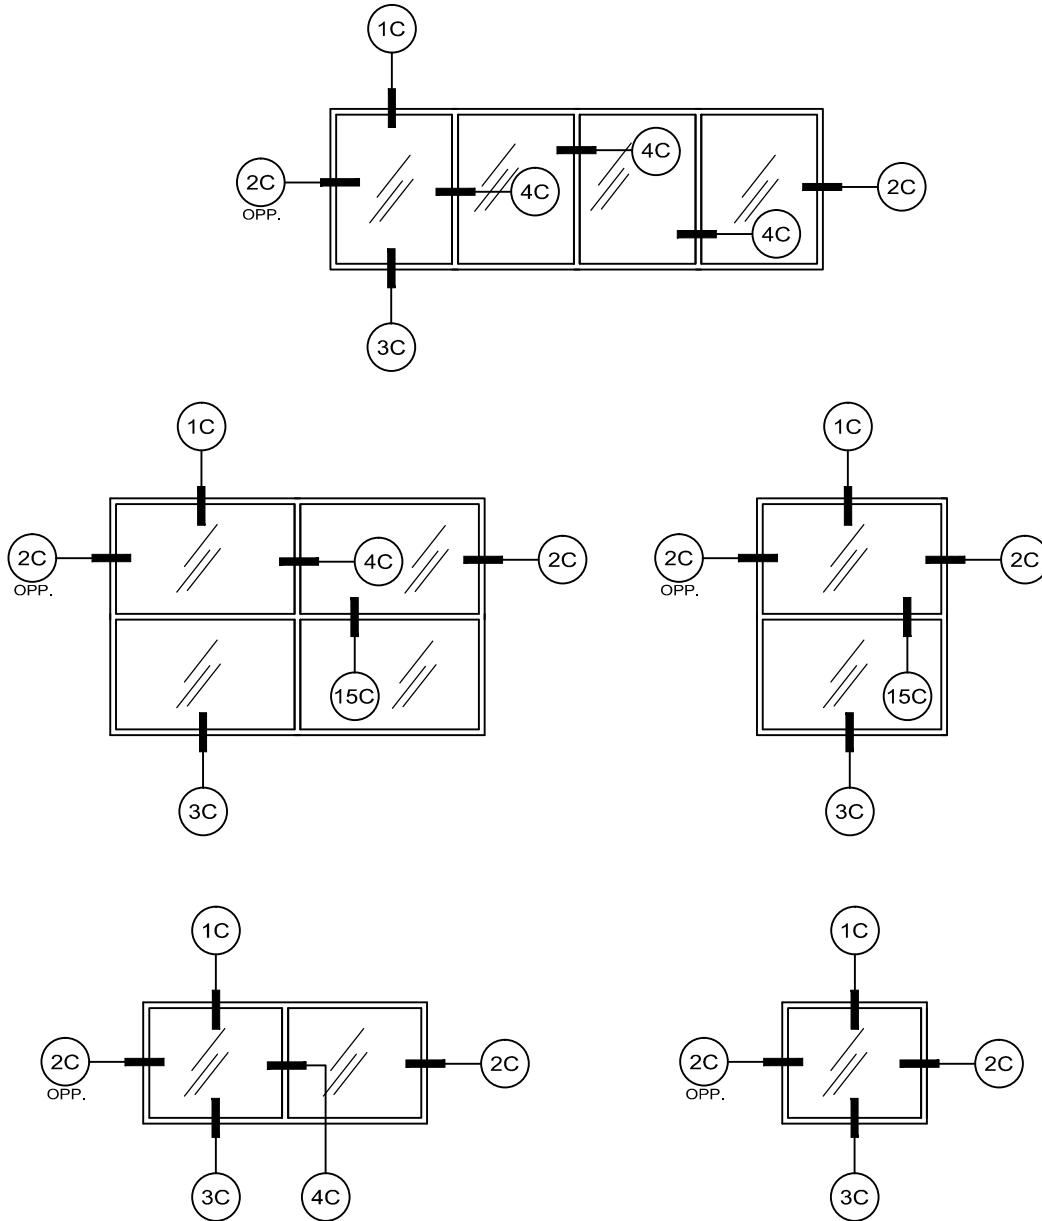

**Service Aluminum
Company, Inc.**

12405 Los Nietos Road #108
Santa Fe Springs, CA 90670
(562) 941-1459
(562) 941-8141 fax

150 Series - short equal leg Fixed elevations Outside glazed

**Service Aluminum
Company, Inc.**

12405 Los Nietos Road #108
Santa Fe Springs, CA 90670
(562) 941-1459
(562) 941-8141 fax

150 Series-short equal leg Fixed details Outside glazed

full scale

**Service Aluminum
Company, Inc.**

12405 Los Nietos Road #108
Santa Fe Springs, CA 90670
(562) 941-1459
(562) 941-8141 fax

150 Series-short equal leg Fixed details Outside glazed

full scale

4C

15C