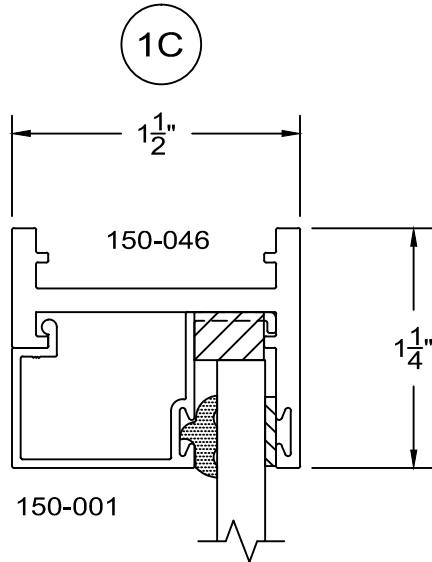

12405 Los Nietos Road #108
Santa Fe Springs, CA 90670
(562) 941-1459
(562) 941-8141 fax

150 Series-short equal leg Fixed details Outside glazed

full scale

**Service Aluminum
Company, Inc.**

12405 Los Nietos Road #108
Santa Fe Springs, CA 90670
(562) 941-1459
(562) 941-8141 fax

150 Series-short equal leg Fixed details Outside glazed

full scale

4C

15C