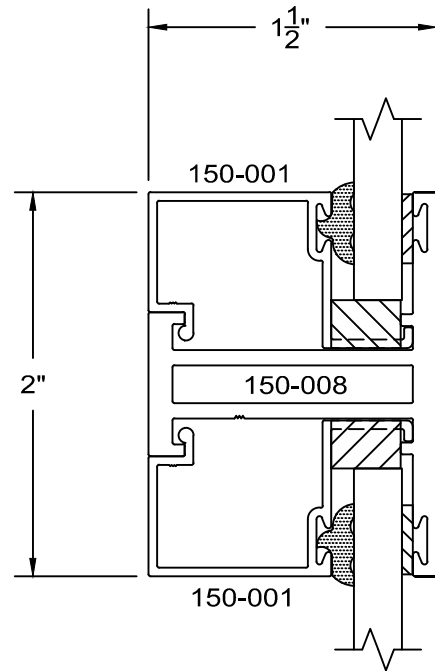

150 Series-short equal leg Fixed details Outside glazed

full scale

4C

15C