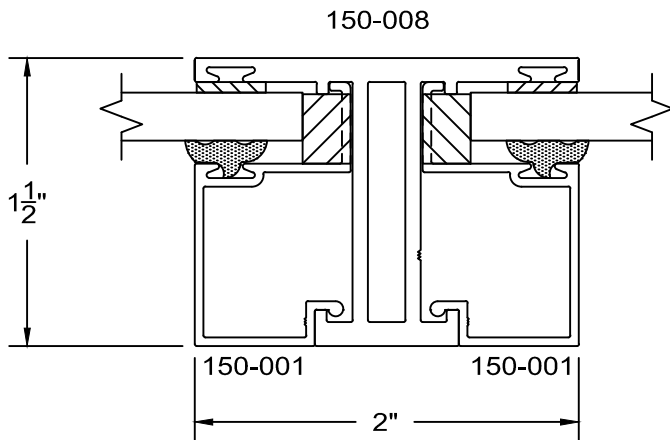

12405 Los Nietos Road #108
Santa Fe Springs, CA 90670
(562) 941-1459
(562) 941-8141 fax

150 Series-short equal leg Fixed details Outside glazed

full scale

**Service Aluminum
Company, Inc.**

12405 Los Nietos Road #108
Santa Fe Springs, CA 90670
(562) 941-1459
(562) 941-8141 fax

150 Series-short equal leg Fixed details Outside glazed

full scale

4C

15C