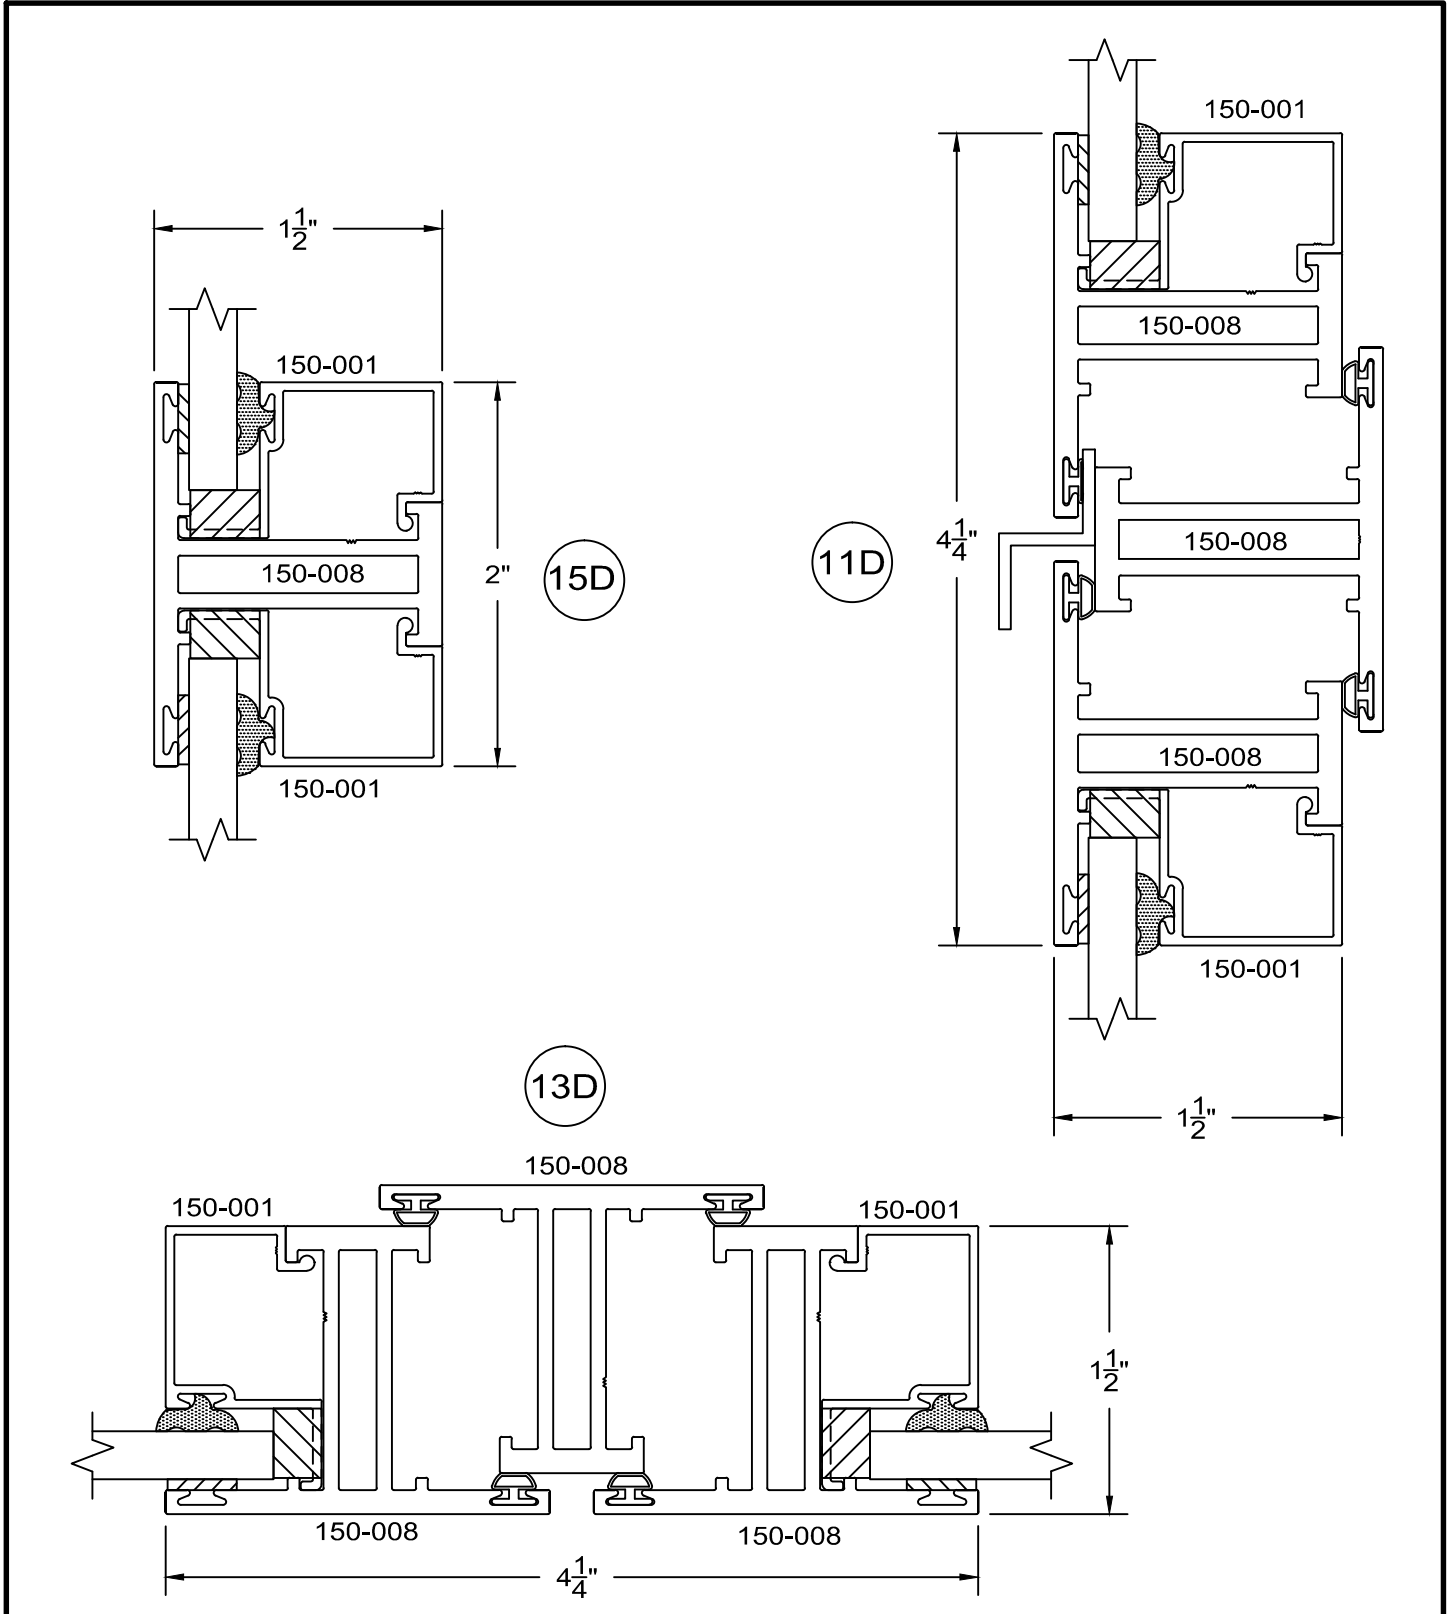

# 150 Series - short equal leg Awning details Inside glazed

full scale

D5

8/5/09

**Service Aluminum  
Company, Inc.**

12405 Los Nietos Road #108  
Santa Fe Springs, CA 90670  
(562) 941-1459  
(562) 941-8141 fax

# 150 Series - short equal leg Awning details Inside glazed

full scale

D6

8/5/09