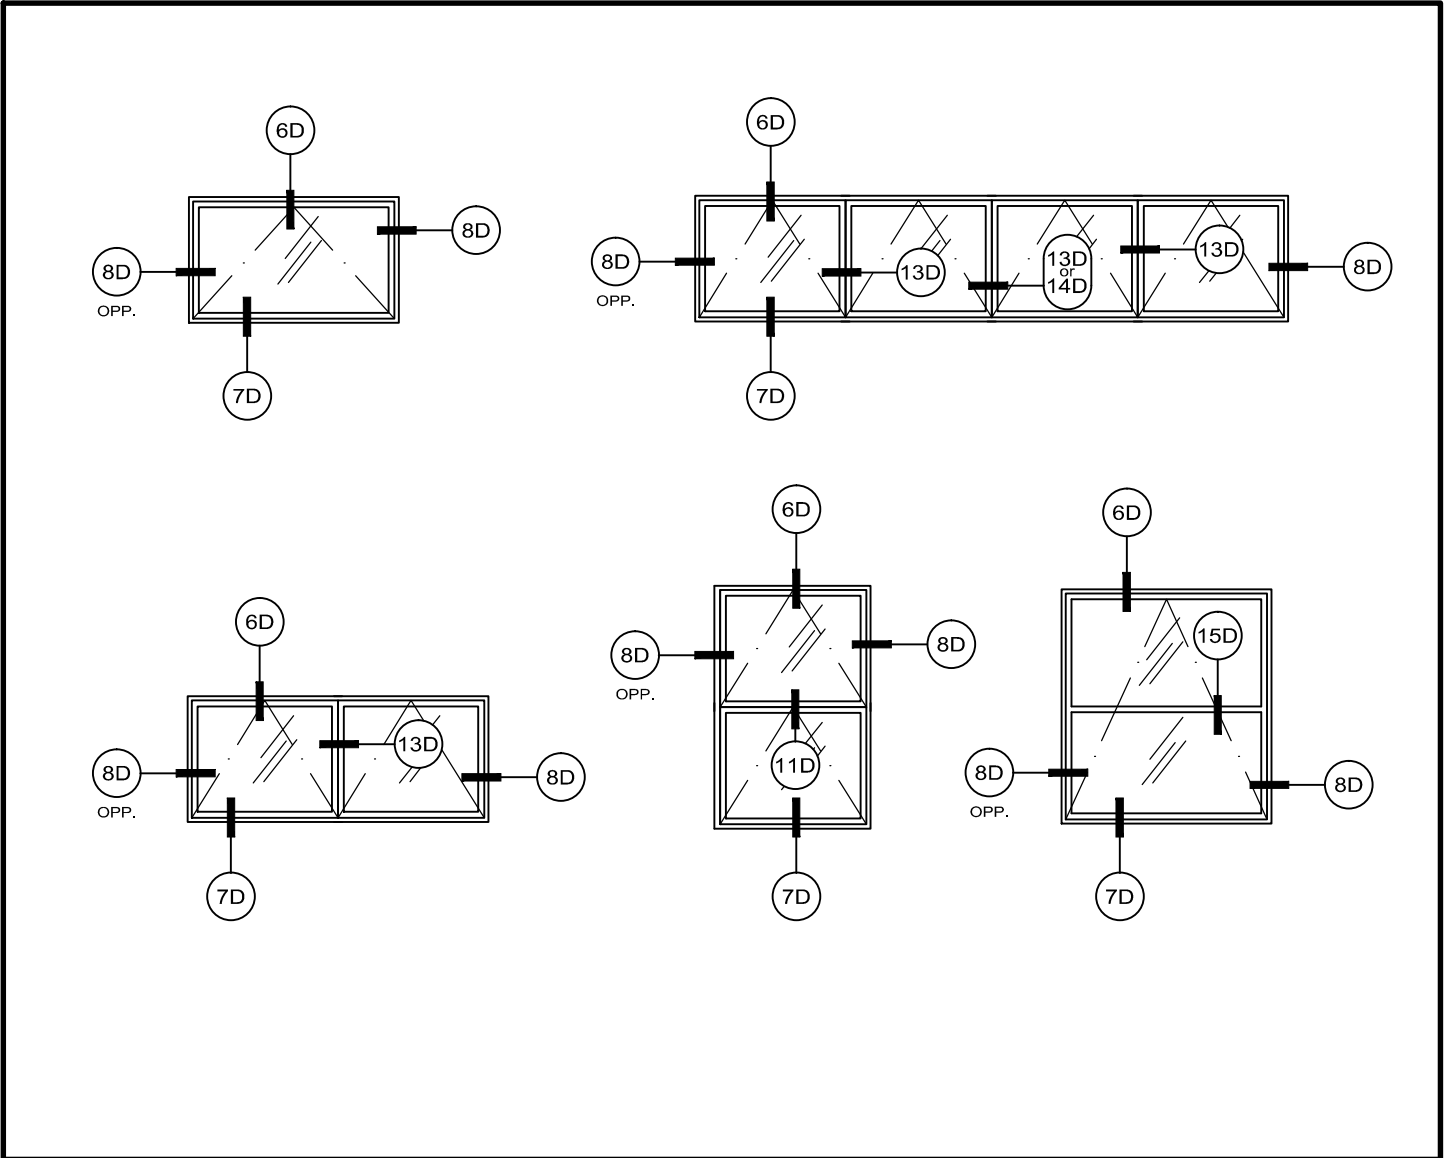

# 150 Series - short equal leg Awning elevations Inside glazed

The following elevations available in outside glaze only.  
Please see appropriate details.

**Service Aluminum  
Company, Inc.**

12405 Los Nietos Road #108  
Santa Fe Springs, CA 90670  
(562) 941-1459  
(562) 941-8141 fax

# 150 Series - short equal leg Awning details Inside glazed

full scale

D6

8/5/09