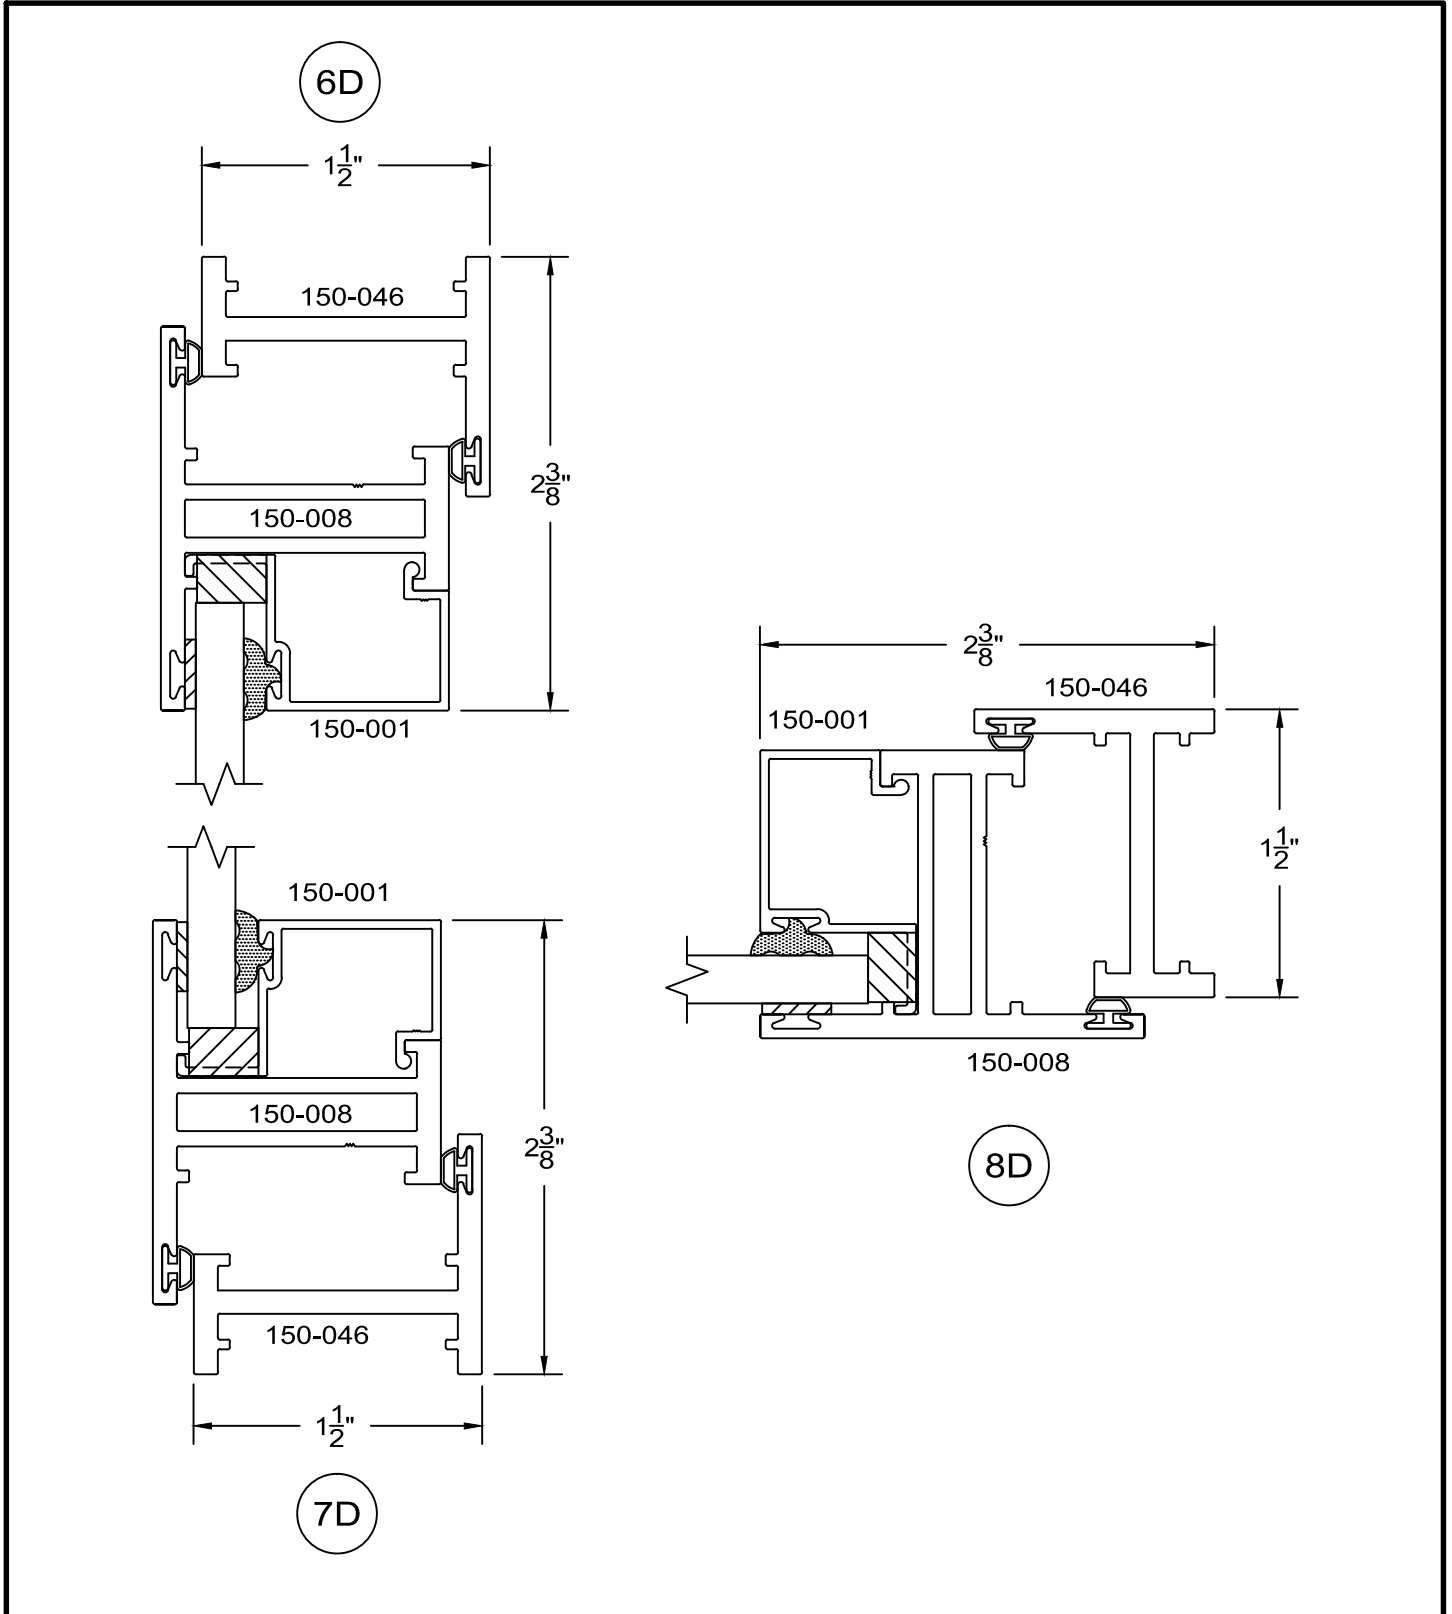

**Service Aluminum
Company, Inc.**

12405 Los Nietos Road #108
Santa Fe Springs, CA 90670
(562) 941-1459
(562) 941-8141 fax

150 Series - short equal leg Awning details Inside glazed

full scale

D5

8/5/09