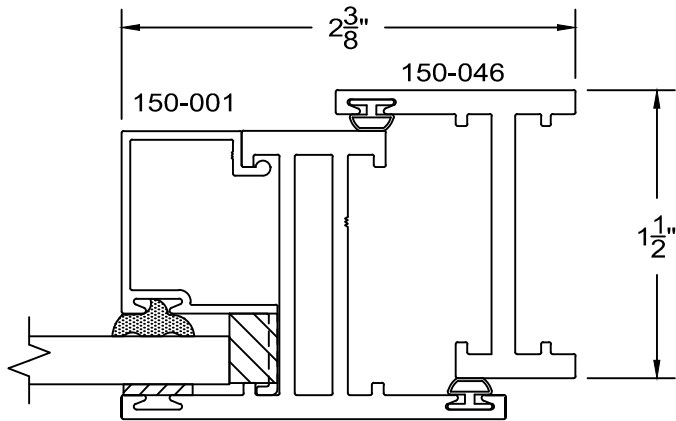

**Service Aluminum
Company, Inc.**

12405 Los Nietos Road #108
Santa Fe Springs, CA 90670
(562) 941-1459
(562) 941-8141 fax

150 Series - short equal leg Casement elevations Inside glazed

150-008

8D