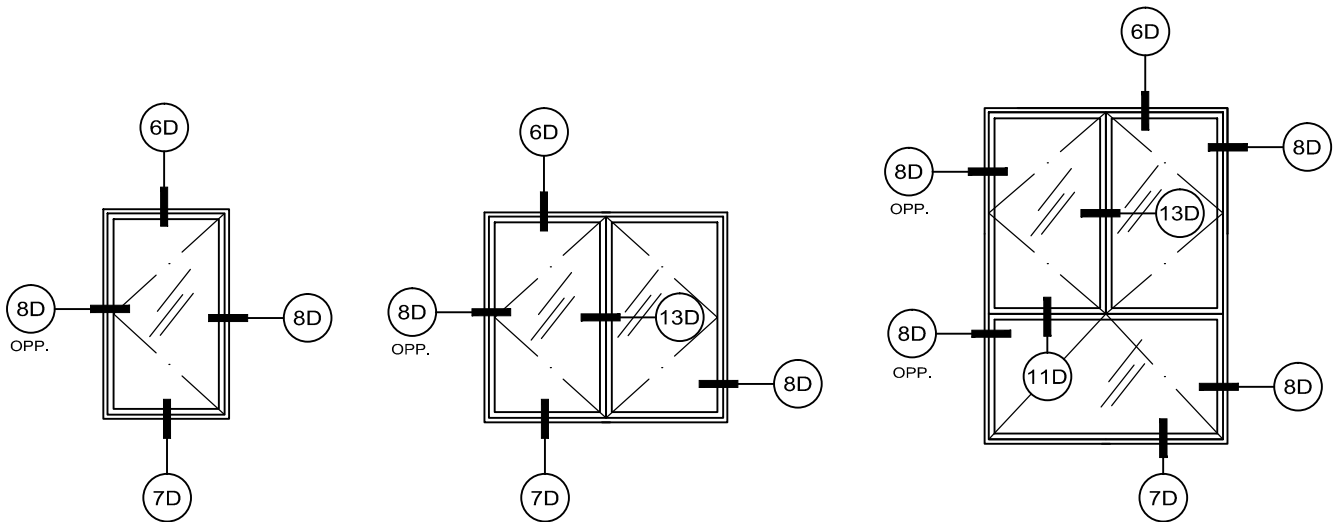

**Service Aluminum
Company, Inc.**

12405 Los Nietos Road #108
Santa Fe Springs, CA 90670
(562) 941-1459
(562) 941-8141 fax

150 Series - short equal leg Casement elevations Inside glazed

The following elevations available in outside glaze only.
Please see appropriate details

**Service Aluminum
Company, Inc.**

12405 Los Nietos Road #108
Santa Fe Springs, CA 90670
(562) 941-1459
(562) 941-8141 fax

150 Series - short equal leg Casement elevations Inside glazed

150-008

8D

6D

7D

**Service Aluminum
Company, Inc.**