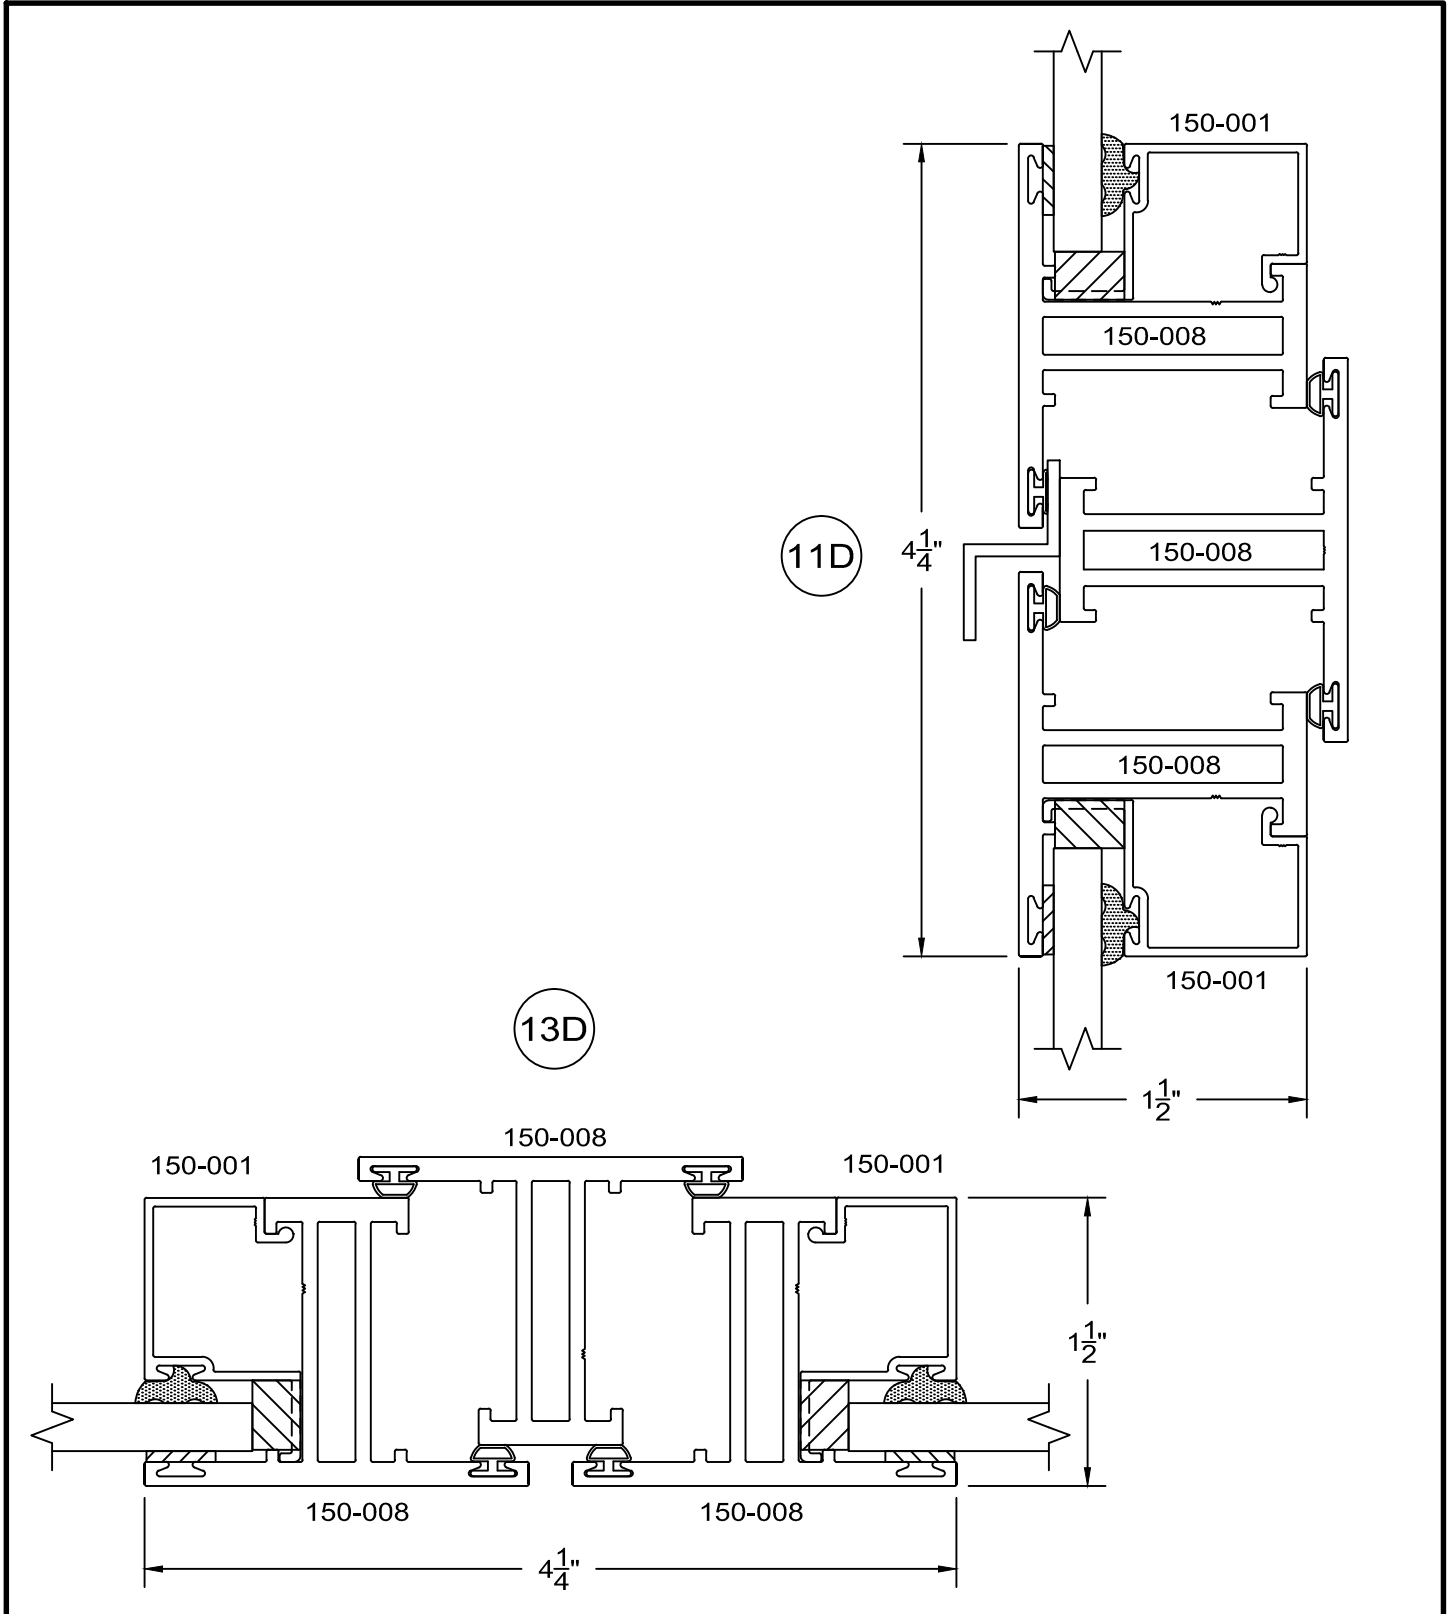

12405 Los Nietos Road #108
Santa Fe Springs, CA 90670
(562) 941-1459
(562) 941-8141 fax

150 Series - short equal leg Casement details Inside glazed

full scale

D14

8/5/09