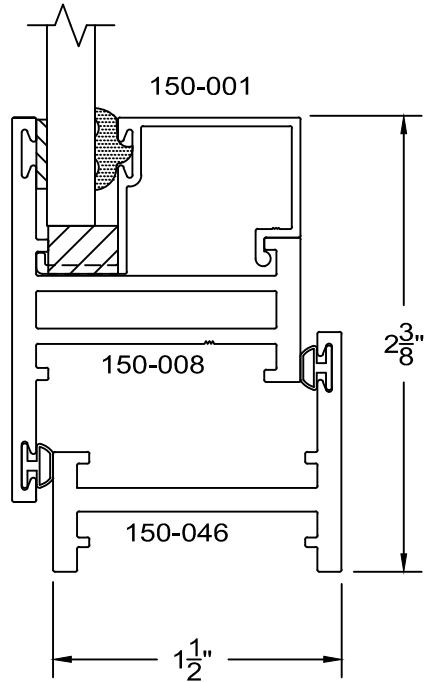

**Service Aluminum
Company, Inc.**

12405 Los Nietos Road #108
Santa Fe Springs, CA 90670
(562) 941-1459
(562) 941-8141 fax

150 Series - short equal leg Casement elevations Inside glazed

150-008

8D

6D

7D