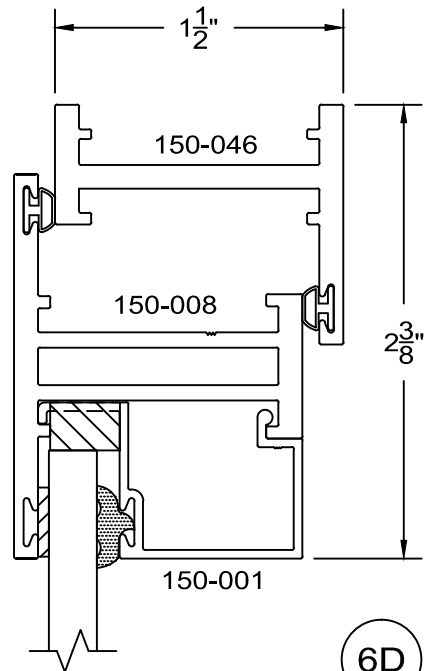

**Service Aluminum
Company, Inc.**

12405 Los Nietos Road #108
Santa Fe Springs, CA 90670
(562) 941-1459
(562) 941-8141 fax

150 Series - short equal leg Casement elevations Inside glazed

150-008

8D

6D

7D