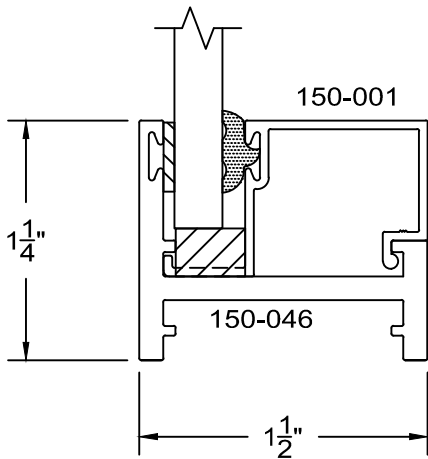

# 150 Series - short equal leg Fixed details Inside glazed

full scale

1D

2D

3D

**Service Aluminum  
Company, Inc.**

12405 Los Nietos Road #108  
Santa Fe Springs, CA 90670  
(562) 941-1459  
(562) 941-8141 fax

# 150 Series - short equal leg Fixed details Inside glazed

full scale

4D

15D