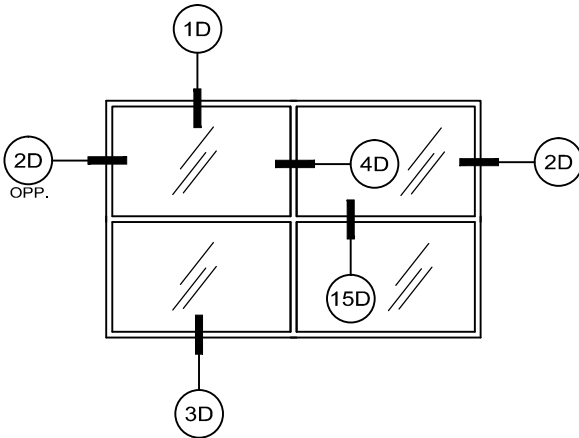

# 150 Series - short equal leg Fixed elevations Inside glazed

**Service Aluminum  
Company, Inc.**

12405 Los Nietos Road #108  
Santa Fe Springs, CA 90670  
(562) 941-1459  
(562) 941-8141 fax

# 150 Series - short equal leg Fixed details Inside glazed

full scale

1D

2D

3D

**Service Aluminum  
Company, Inc.**

12405 Los Nietos Road #108  
Santa Fe Springs, CA 90670  
(562) 941-1459  
(562) 941-8141 fax

# 150 Series - short equal leg Fixed details Inside glazed

full scale

4D

15D