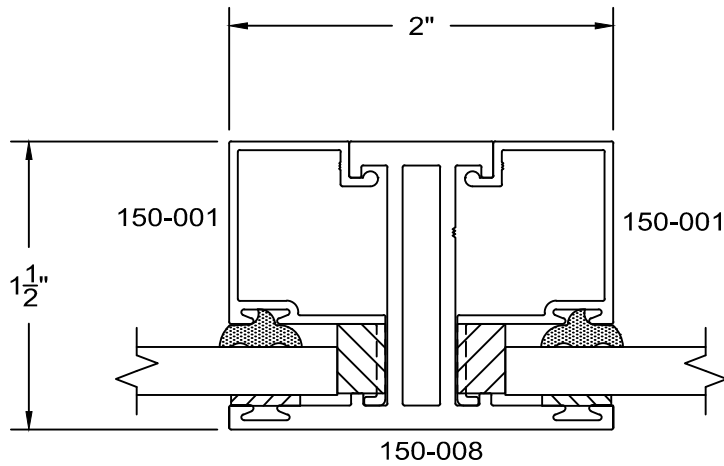

# 150 Series - short equal leg Fixed details Inside glazed

full scale

1D

2D

3D

**Service Aluminum  
Company, Inc.**

12405 Los Nietos Road #108  
Santa Fe Springs, CA 90670  
(562) 941-1459  
(562) 941-8141 fax

# 150 Series - short equal leg Fixed details Inside glazed

full scale

4D

15D