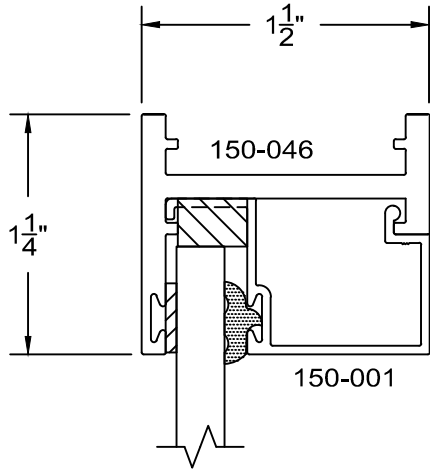

# 150 Series - short equal leg Fixed elevations Inside glazed

**Service Aluminum  
Company, Inc.**

12405 Los Nietos Road #108  
Santa Fe Springs, CA 90670  
(562) 941-1459  
(562) 941-8141 fax

# 150 Series - short equal leg Fixed details Inside glazed

full scale

1D

2D

3D

**Service Aluminum  
Company, Inc.**

12405 Los Nietos Road #108  
Santa Fe Springs, CA 90670  
(562) 941-1459  
(562) 941-8141 fax

# 150 Series - short equal leg Fixed details Inside glazed

full scale

4D

15D