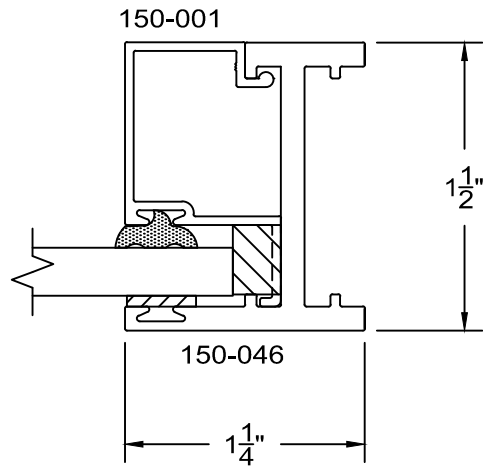

# 150 Series - short equal leg Fixed details Inside glazed

full scale

1D

2D

3D

**Service Aluminum  
Company, Inc.**

12405 Los Nietos Road #108  
Santa Fe Springs, CA 90670  
(562) 941-1459  
(562) 941-8141 fax

# 150 Series - short equal leg Fixed details Inside glazed

full scale

4D

15D