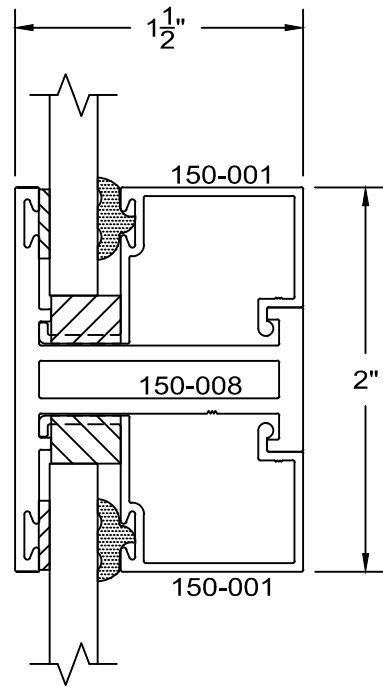

# 150 Series - short equal leg Fixed details Inside glazed

full scale

1D

2D

3D

**Service Aluminum  
Company, Inc.**

12405 Los Nietos Road #108  
Santa Fe Springs, CA 90670  
(562) 941-1459  
(562) 941-8141 fax

# 150 Series - short equal leg Fixed details Inside glazed

full scale

4D

15D