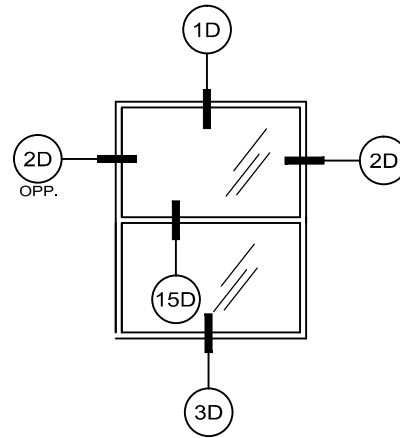

**Service Aluminum
Company, Inc.**

12405 Los Nietos Road #108
Santa Fe Springs, CA 90670
(562) 941-1459
(562) 941-8141 fax

150 Series - short equal leg Fixed elevations Inside glazed