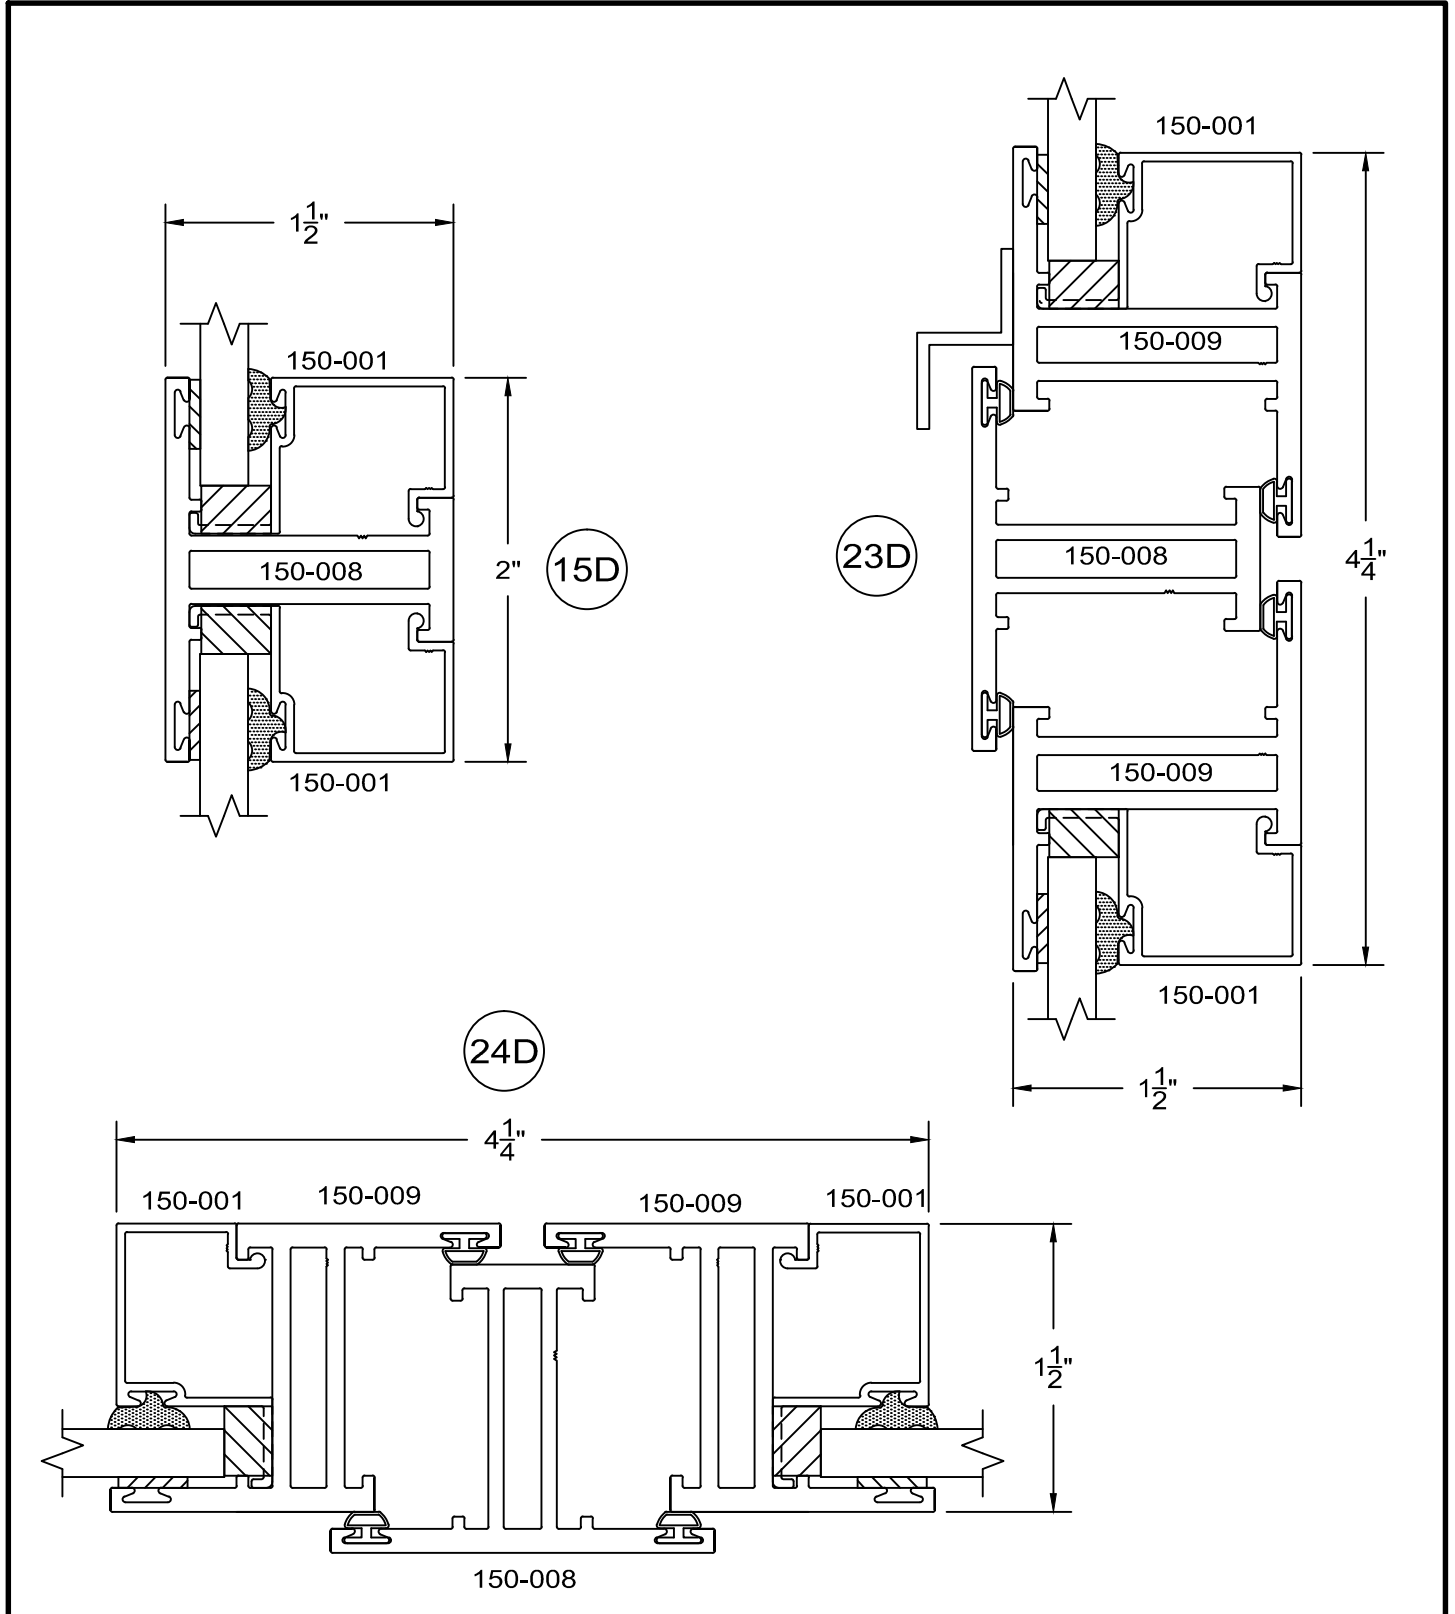

full scale

22D

21D

D10

8/5/09

**Service Aluminum
Company, Inc.**

12405 Los Nietos Road #108
Santa Fe Springs, CA 90670
(562) 941-1459
(562) 941-8141 fax

150 Series - short equal leg Hopper details Inside glazed

full scale

D11

8/5/09