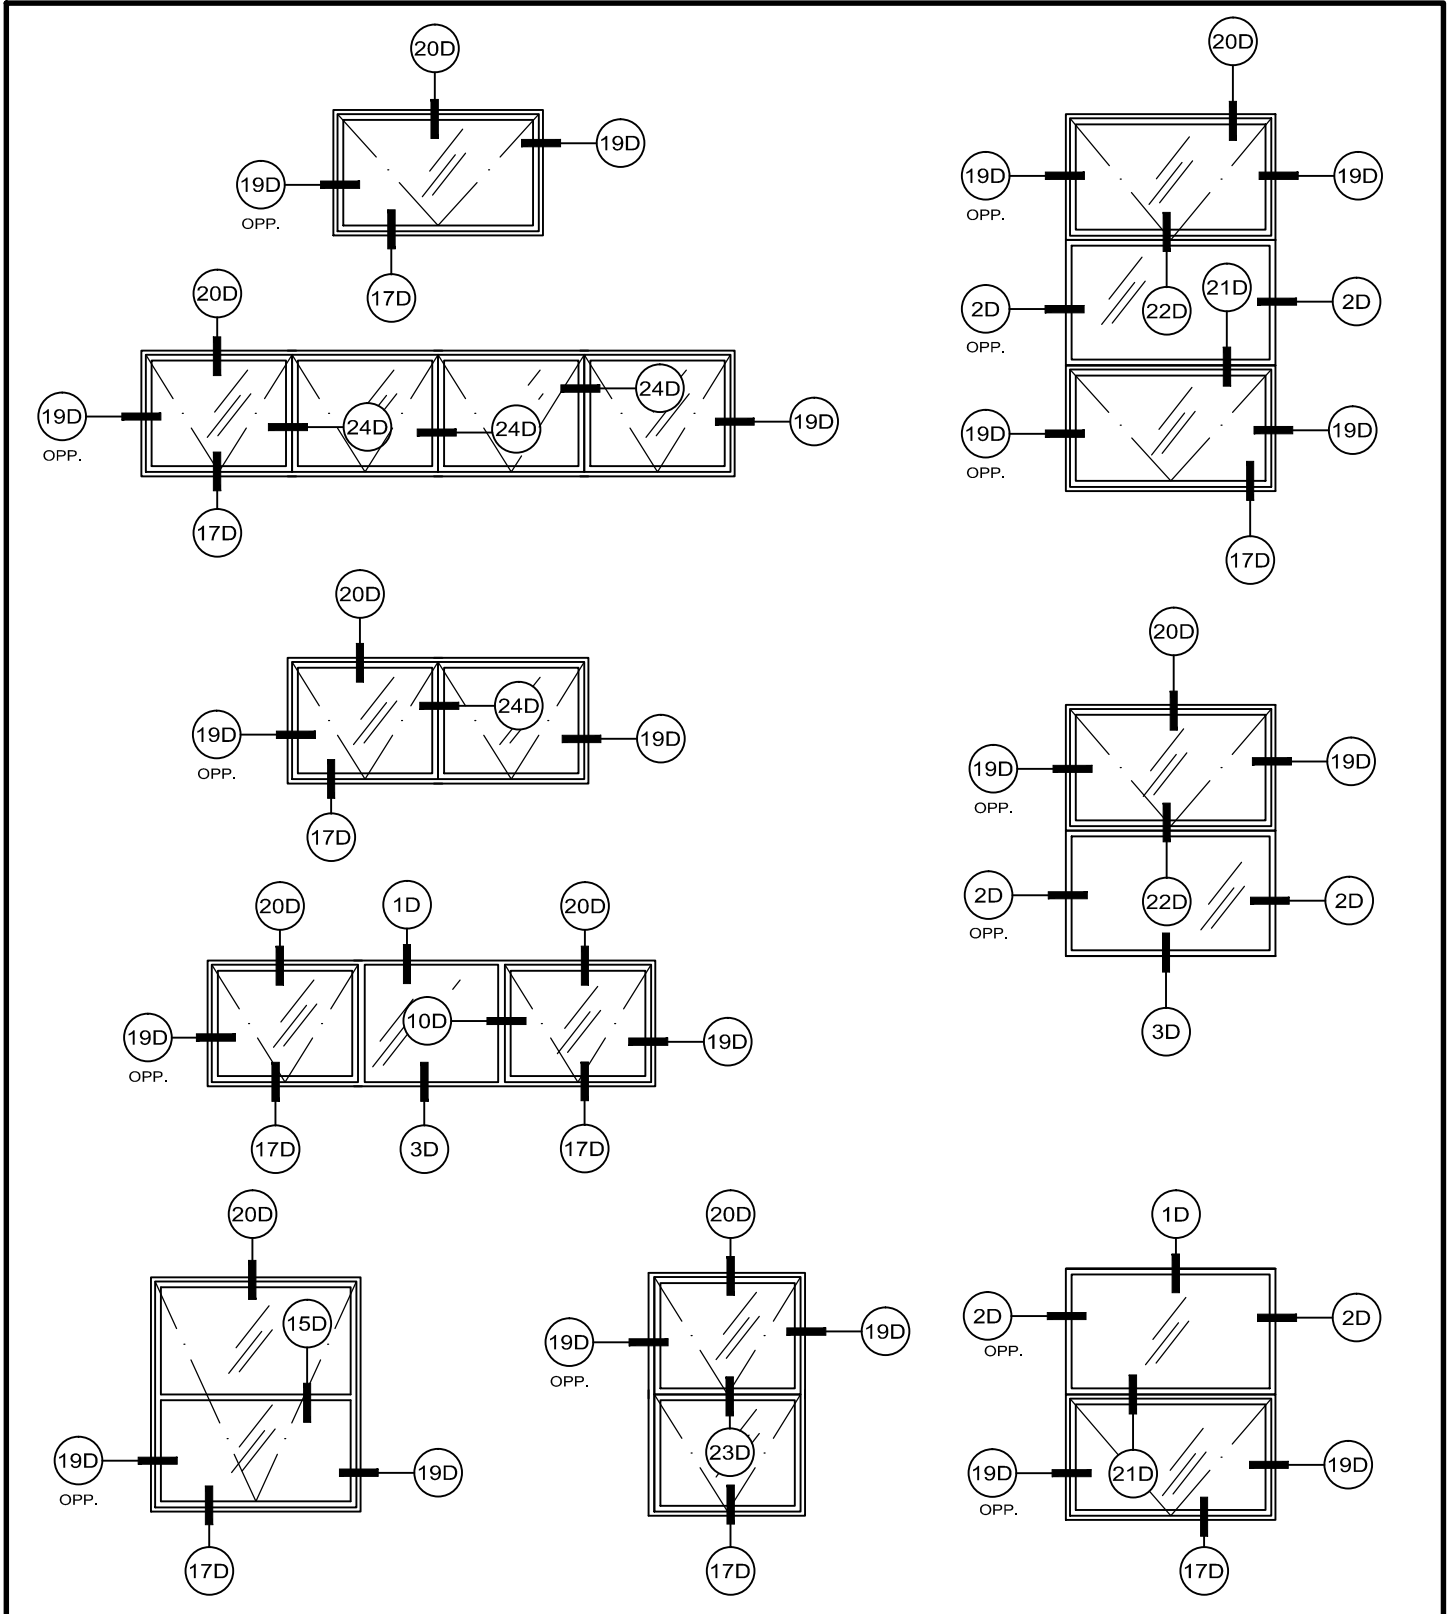

**Service Aluminum
Company, Inc.**

12405 Los Nietos Road #108
Santa Fe Springs, CA 90670
(562) 941-1459
(562) 941-8141 fax

150 Series - short equal leg Hopper elevations Inside glazed

D7

8/5/09

**Service Aluminum
Company, Inc.**

12405 Los Nietos Road #108
Santa Fe Springs, CA 90670
(562) 941-1459
(562) 941-8141 fax

150 Series - short equal leg Hopper details Inside glazed

full scale

1D

3D

2D

**Service Aluminum
Company, Inc.**

12405 Los Nietos Road #108
Santa Fe Springs, CA 90670
(562) 941-1459
(562) 941-8141 fax

150 Series - short equal leg Hopper details Inside glazed

full scale

**Service Aluminum
Company, Inc.**

12405 Los Nietos Road #108
Santa Fe Springs, CA 90670
(562) 941-1459
(562) 941-8141 fax

150 Series - short equal leg Hopper details Inside glazed

full scale

D11

8/5/09