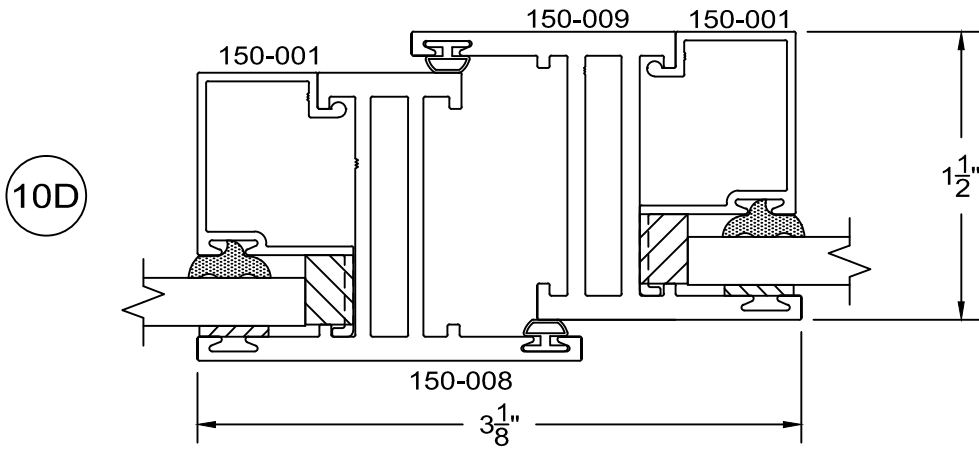

**Service Aluminum
Company, Inc.**

12405 Los Nietos Road #108
Santa Fe Springs, CA 90670
(562) 941-1459
(562) 941-8141 fax

150 Series - short equal leg Hopper details Inside glazed

full scale

22D

21D

D10

8/5/09