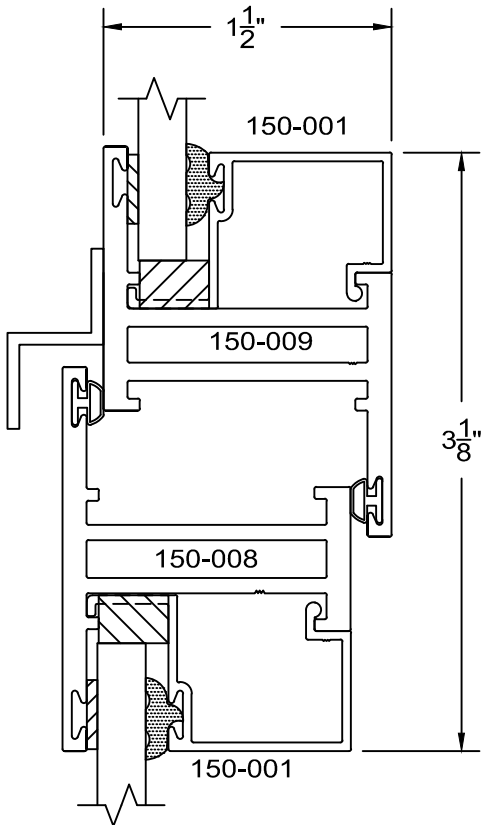

150 Series - short equal leg Hopper details Inside glazed

full scale

**Service Aluminum
Company, Inc.**

12405 Los Nietos Road #108
Santa Fe Springs, CA 90670
(562) 941-1459
(562) 941-8141 fax

150 Series - short equal leg Hopper details Inside glazed

full scale

22D

21D

D10

8/5/09

**Service Aluminum
Company, Inc.**

12405 Los Nietos Road #108
Santa Fe Springs, CA 90670
(562) 941-1459
(562) 941-8141 fax

150 Series - short equal leg Hopper details Inside glazed

full scale

D11

8/5/09