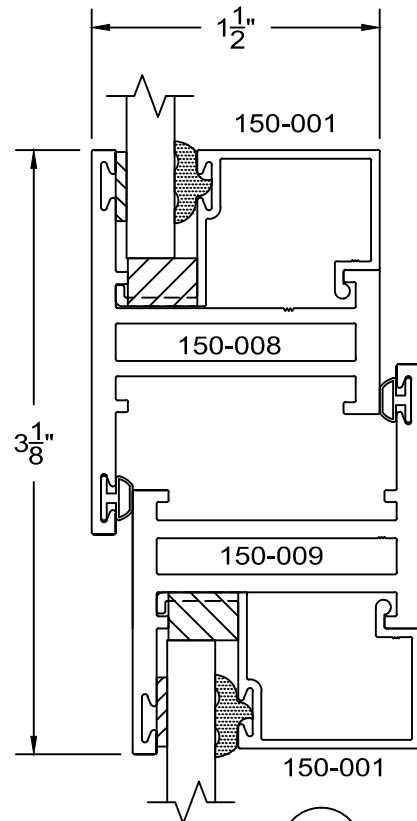

150 Series - short equal leg Hopper details Inside glazed

full scale

**Service Aluminum
Company, Inc.**

12405 Los Nietos Road #108
Santa Fe Springs, CA 90670
(562) 941-1459
(562) 941-8141 fax

150 Series - short equal leg Hopper details Inside glazed

full scale

22D

21D

D10

8/5/09

**Service Aluminum
Company, Inc.**

12405 Los Nietos Road #108
Santa Fe Springs, CA 90670
(562) 941-1459
(562) 941-8141 fax

150 Series - short equal leg Hopper details Inside glazed

full scale

D11

8/5/09