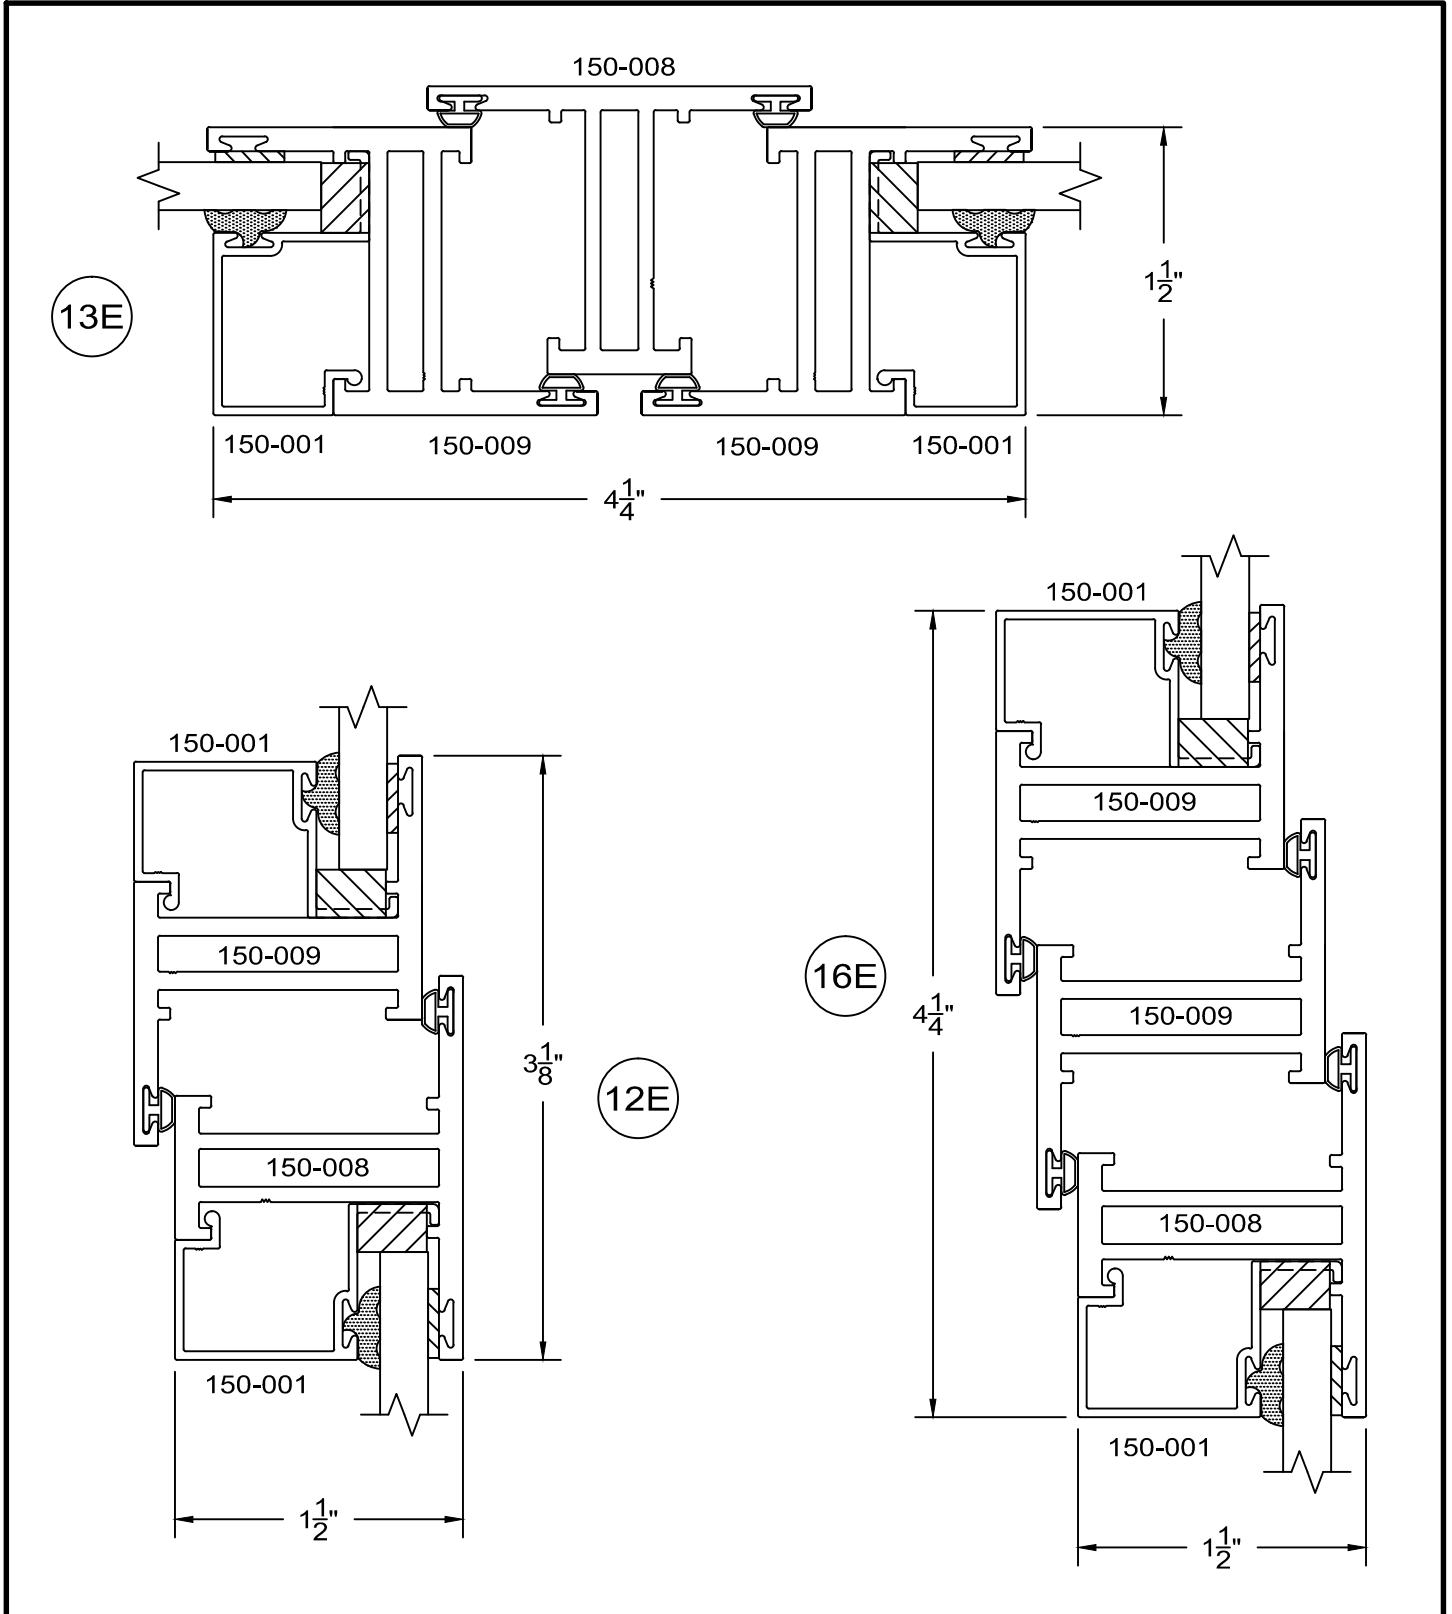

**Service Aluminum
Company, Inc.**

12405 Los Nietos Road #108
Santa Fe Springs, CA 90670
(562) 941-1459
(562) 941-8141 fax

150 Series - nail on Awning details Outside glazed

full scale