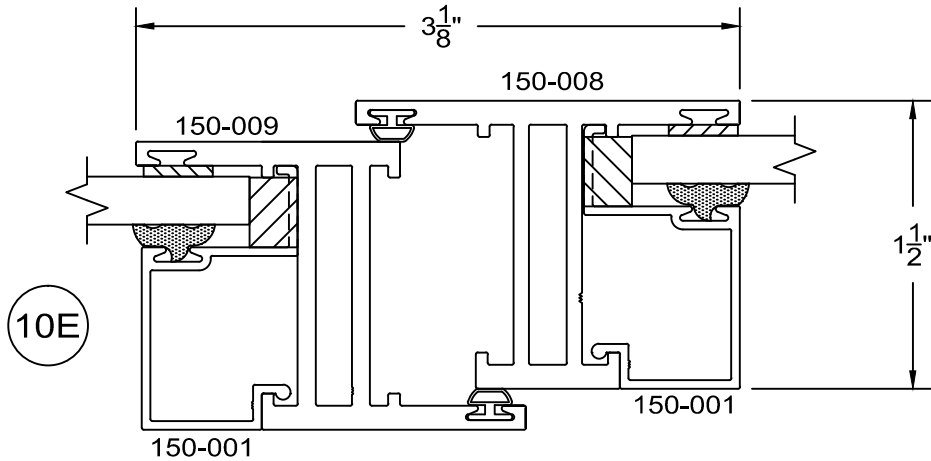

**Service Aluminum
Company, Inc.**

12405 Los Nietos Road #108
Santa Fe Springs, CA 90670
(562) 941-1459
(562) 941-8141 fax

150 Series - nail on Awning details Outside glazed

full scale