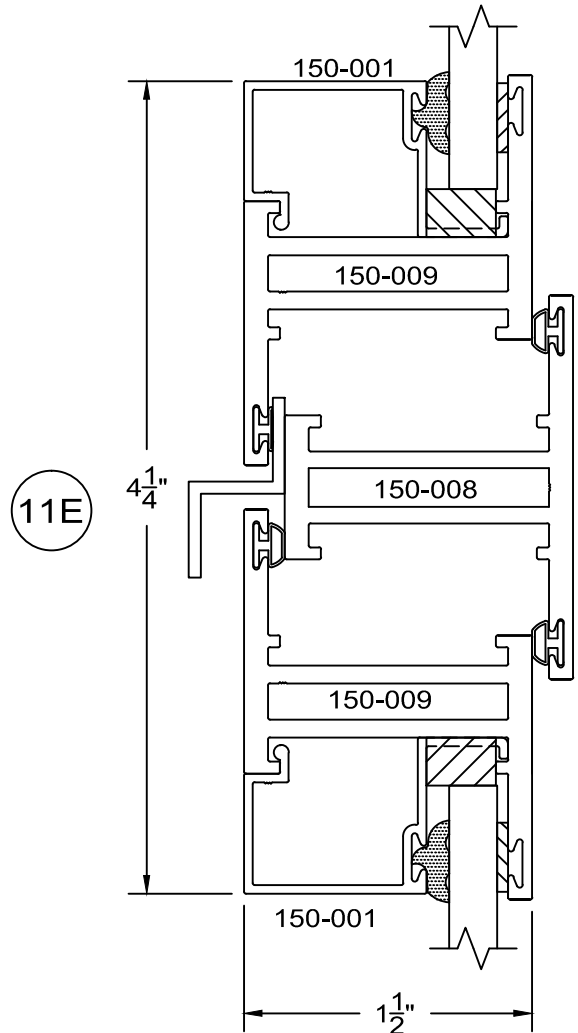

**Service Aluminum
Company, Inc.**

12405 Los Nietos Road #108
Santa Fe Springs, CA 90670
(562) 941-1459
(562) 941-8141 fax

150 Series - nail on Awning details Outside glazed

full scale