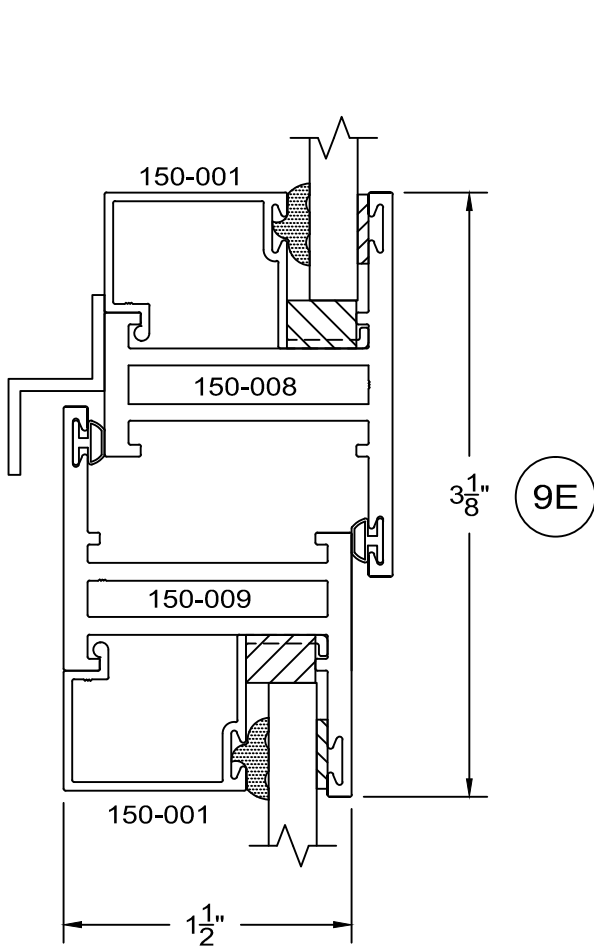

**Service Aluminum
Company, Inc.**

12405 Los Nietos Road #108
Santa Fe Springs, CA 90670
(562) 941-1459
(562) 941-8141 fax

150 Series - nail on Awning details Outside glazed

full scale