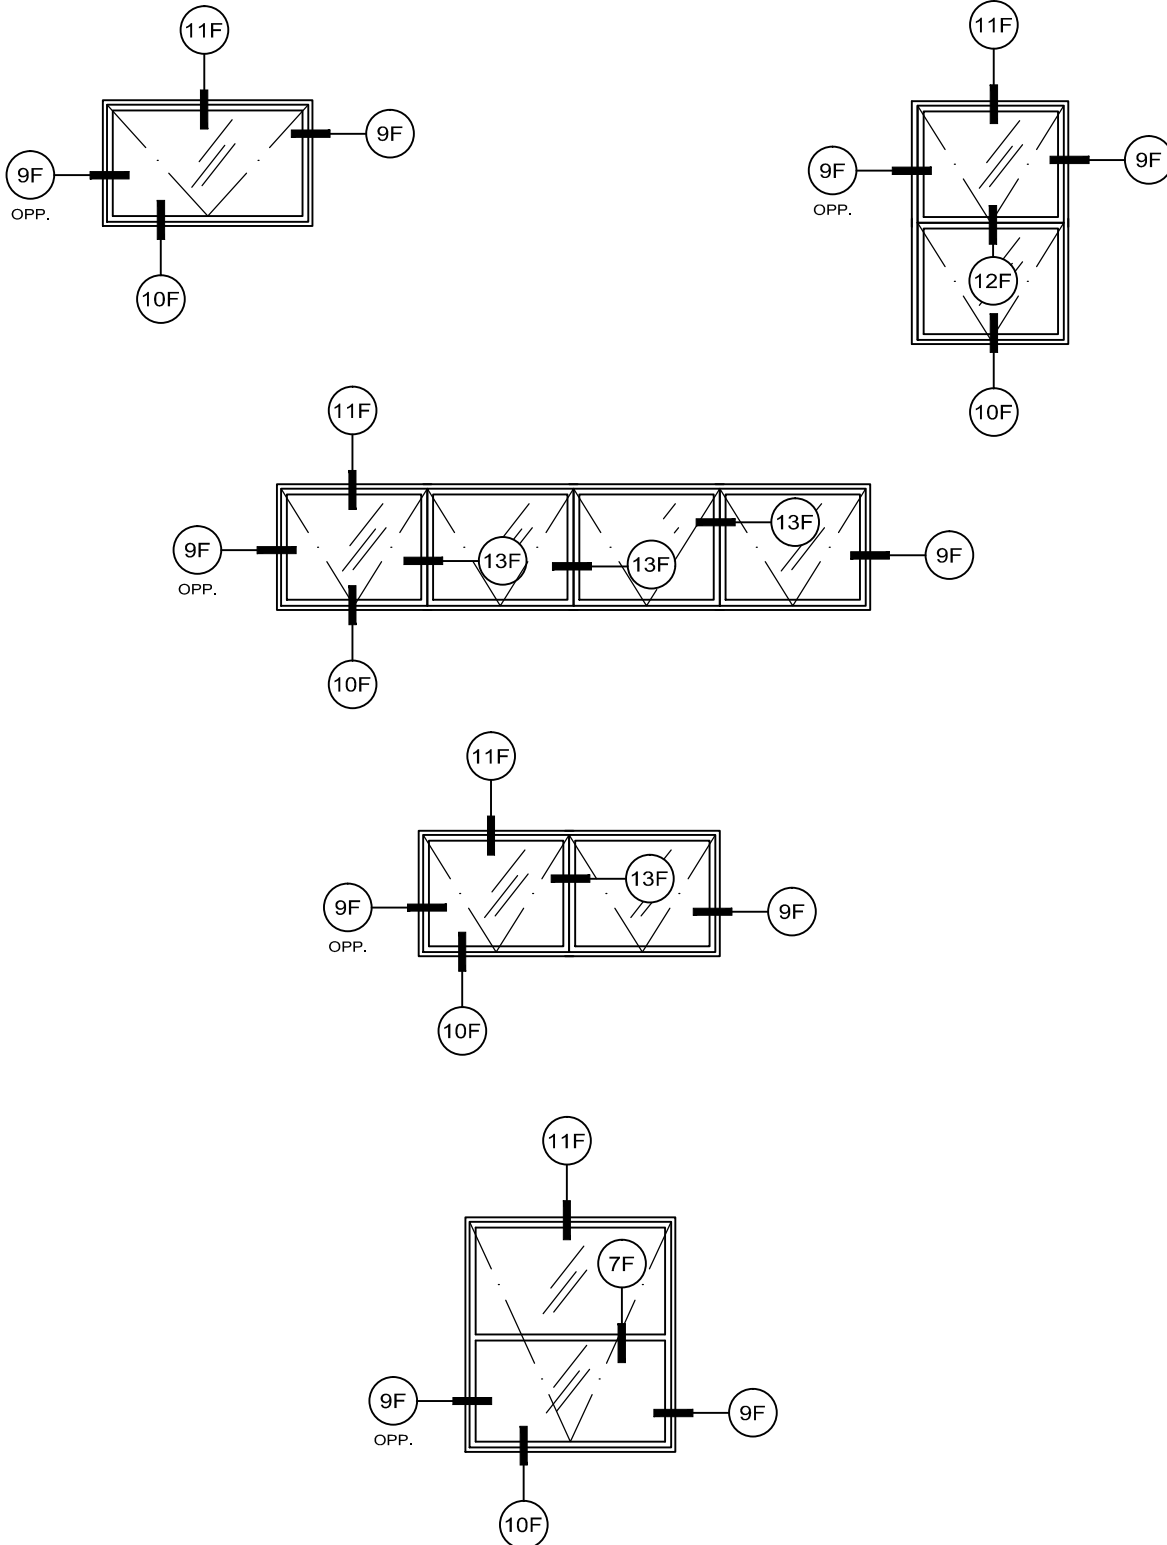

Service Aluminum Company, Inc.

12405 Los Nietos Road #108
Santa Fe Springs, CA 90670
(562) 941-1459
(562) 941-8141 fax

150 Series - nail on Hopper elevations Inside glazed

**Service Aluminum
Company, Inc.**

12405 Los Nietos Road #108
Santa Fe Springs, CA 90670
(562) 941-1459
(562) 941-8141 fax

150 Series - nail on Hopper details Inside glazed

full scale

F6

8/5/09

**Service Aluminum
Company, Inc.**

12405 Los Nietos Road #108
Santa Fe Springs, CA 90670
(562) 941-1459
(562) 941-8141 fax

150 Series - nail on Hopper details Inside glazed

full scale

F7

8/5/09