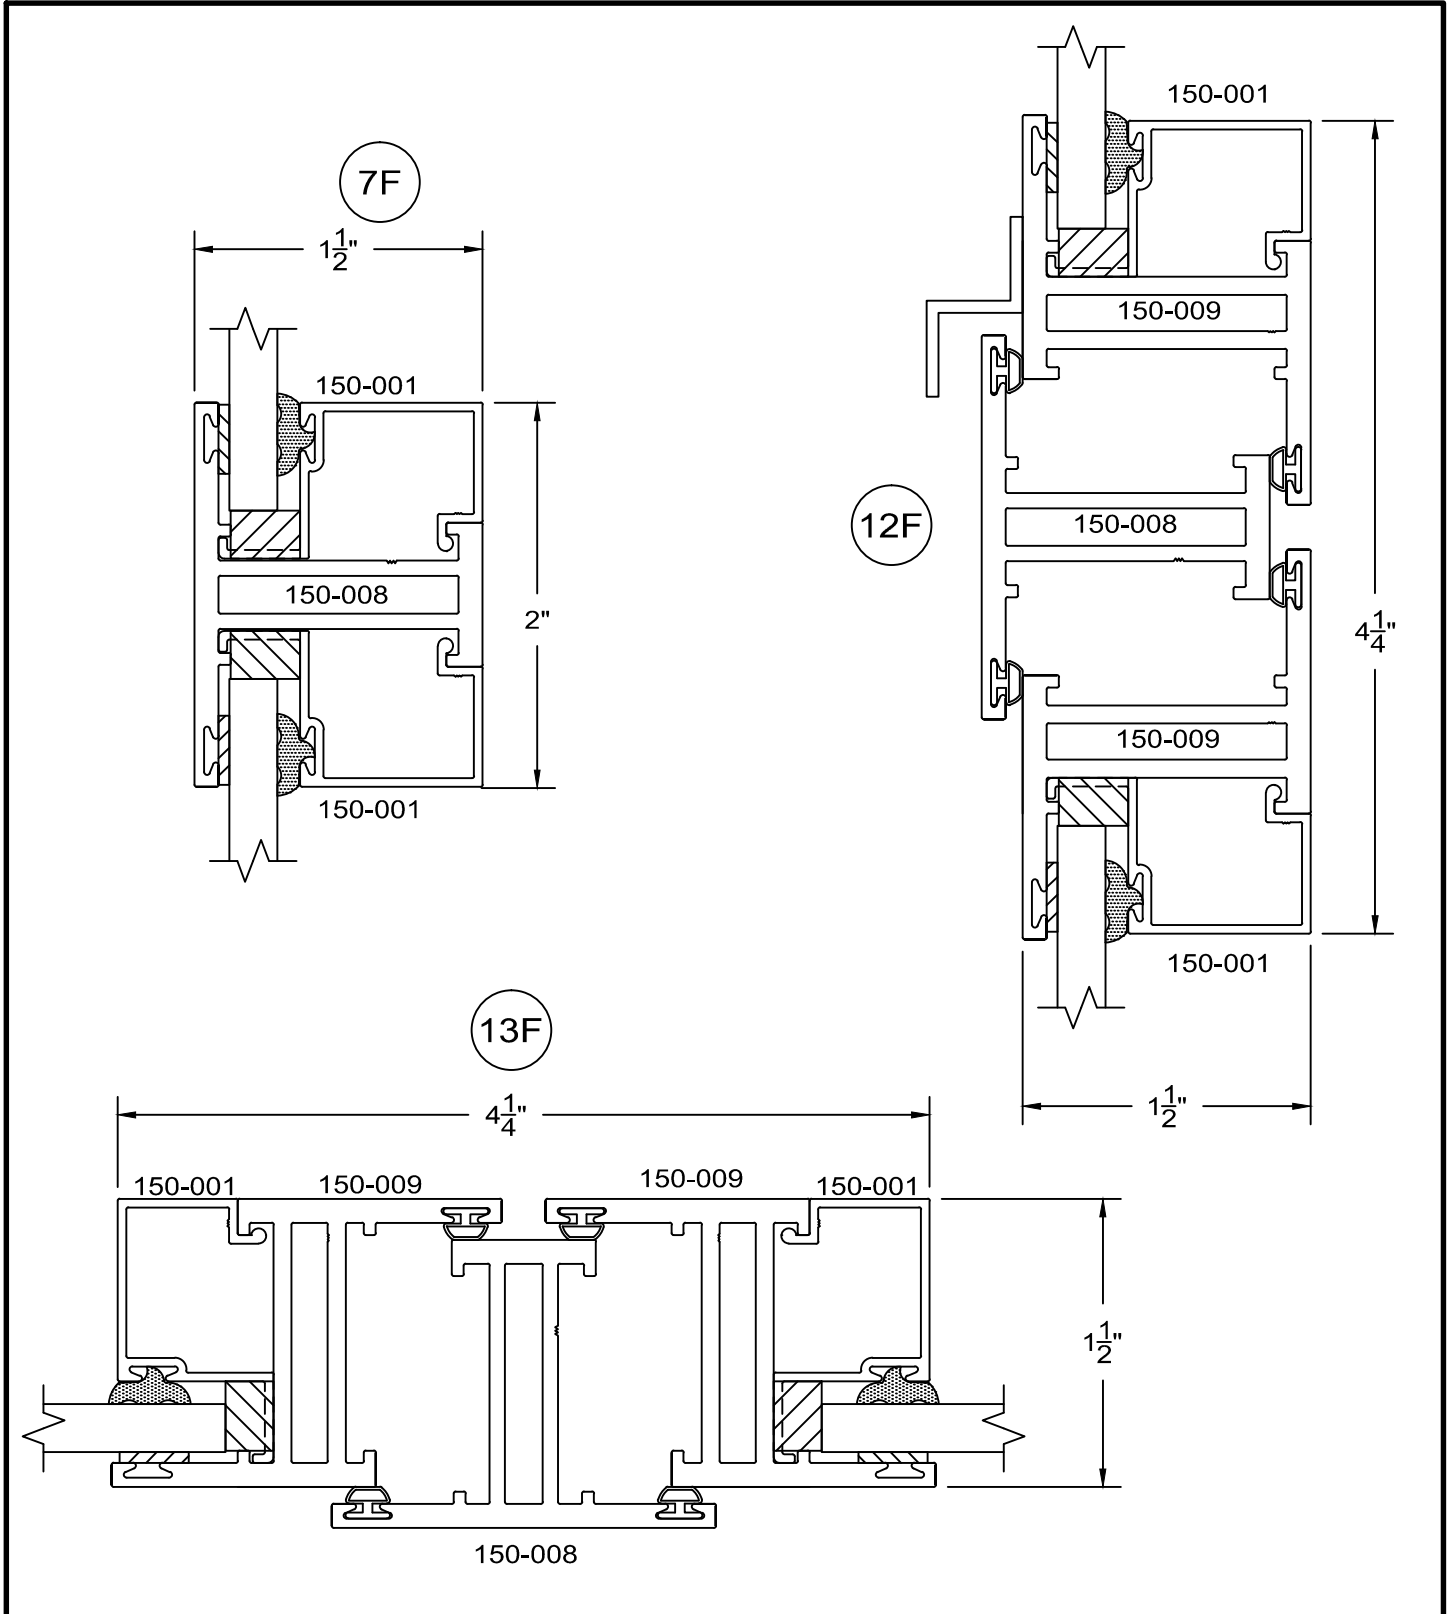

150 Series - nail on Hopper details Inside glazed

full scale

F7

8/5/09