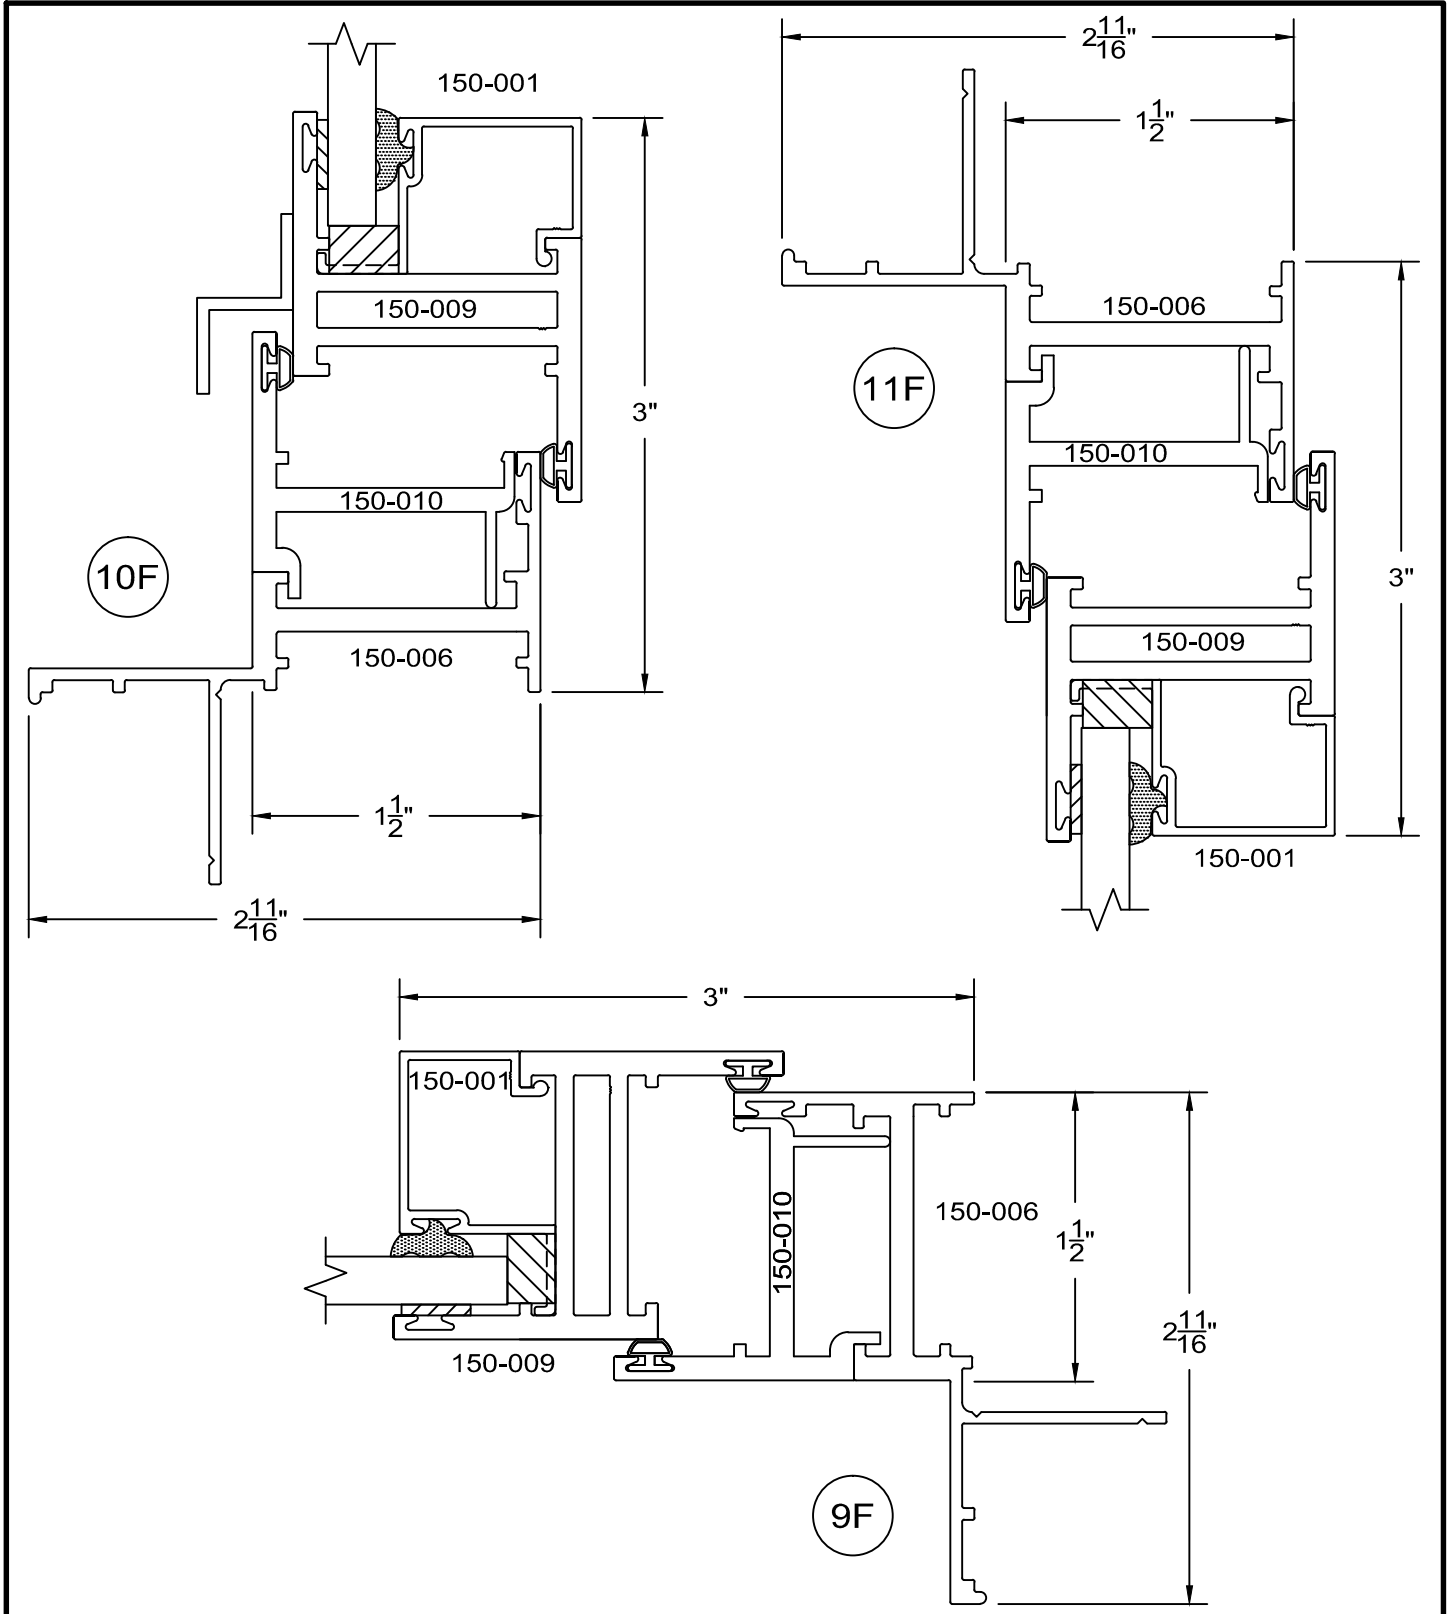

**Service Aluminum
Company, Inc.**

12405 Los Nietos Road #108
Santa Fe Springs, CA 90670
(562) 941-1459
(562) 941-8141 fax

150 Series - nail on Hopper details Inside glazed

full scale

F6

8/5/09