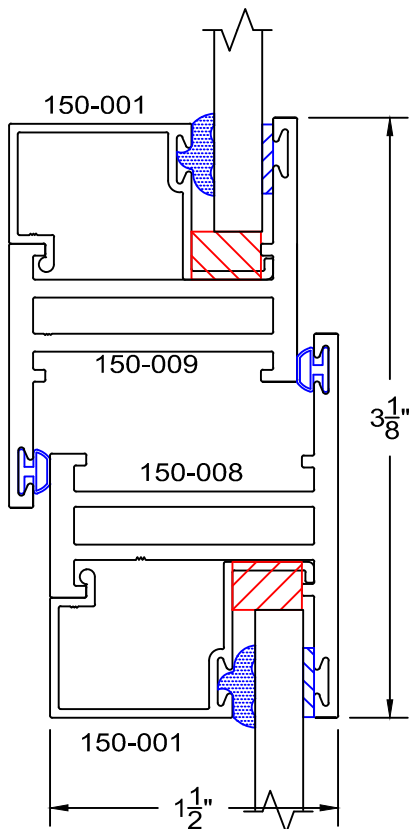

150 Series - Retrofit Awning details Outside glazed

full scale

150 Series - Retrofit Awning details Outside glazed

full scale

13G

12G

15G