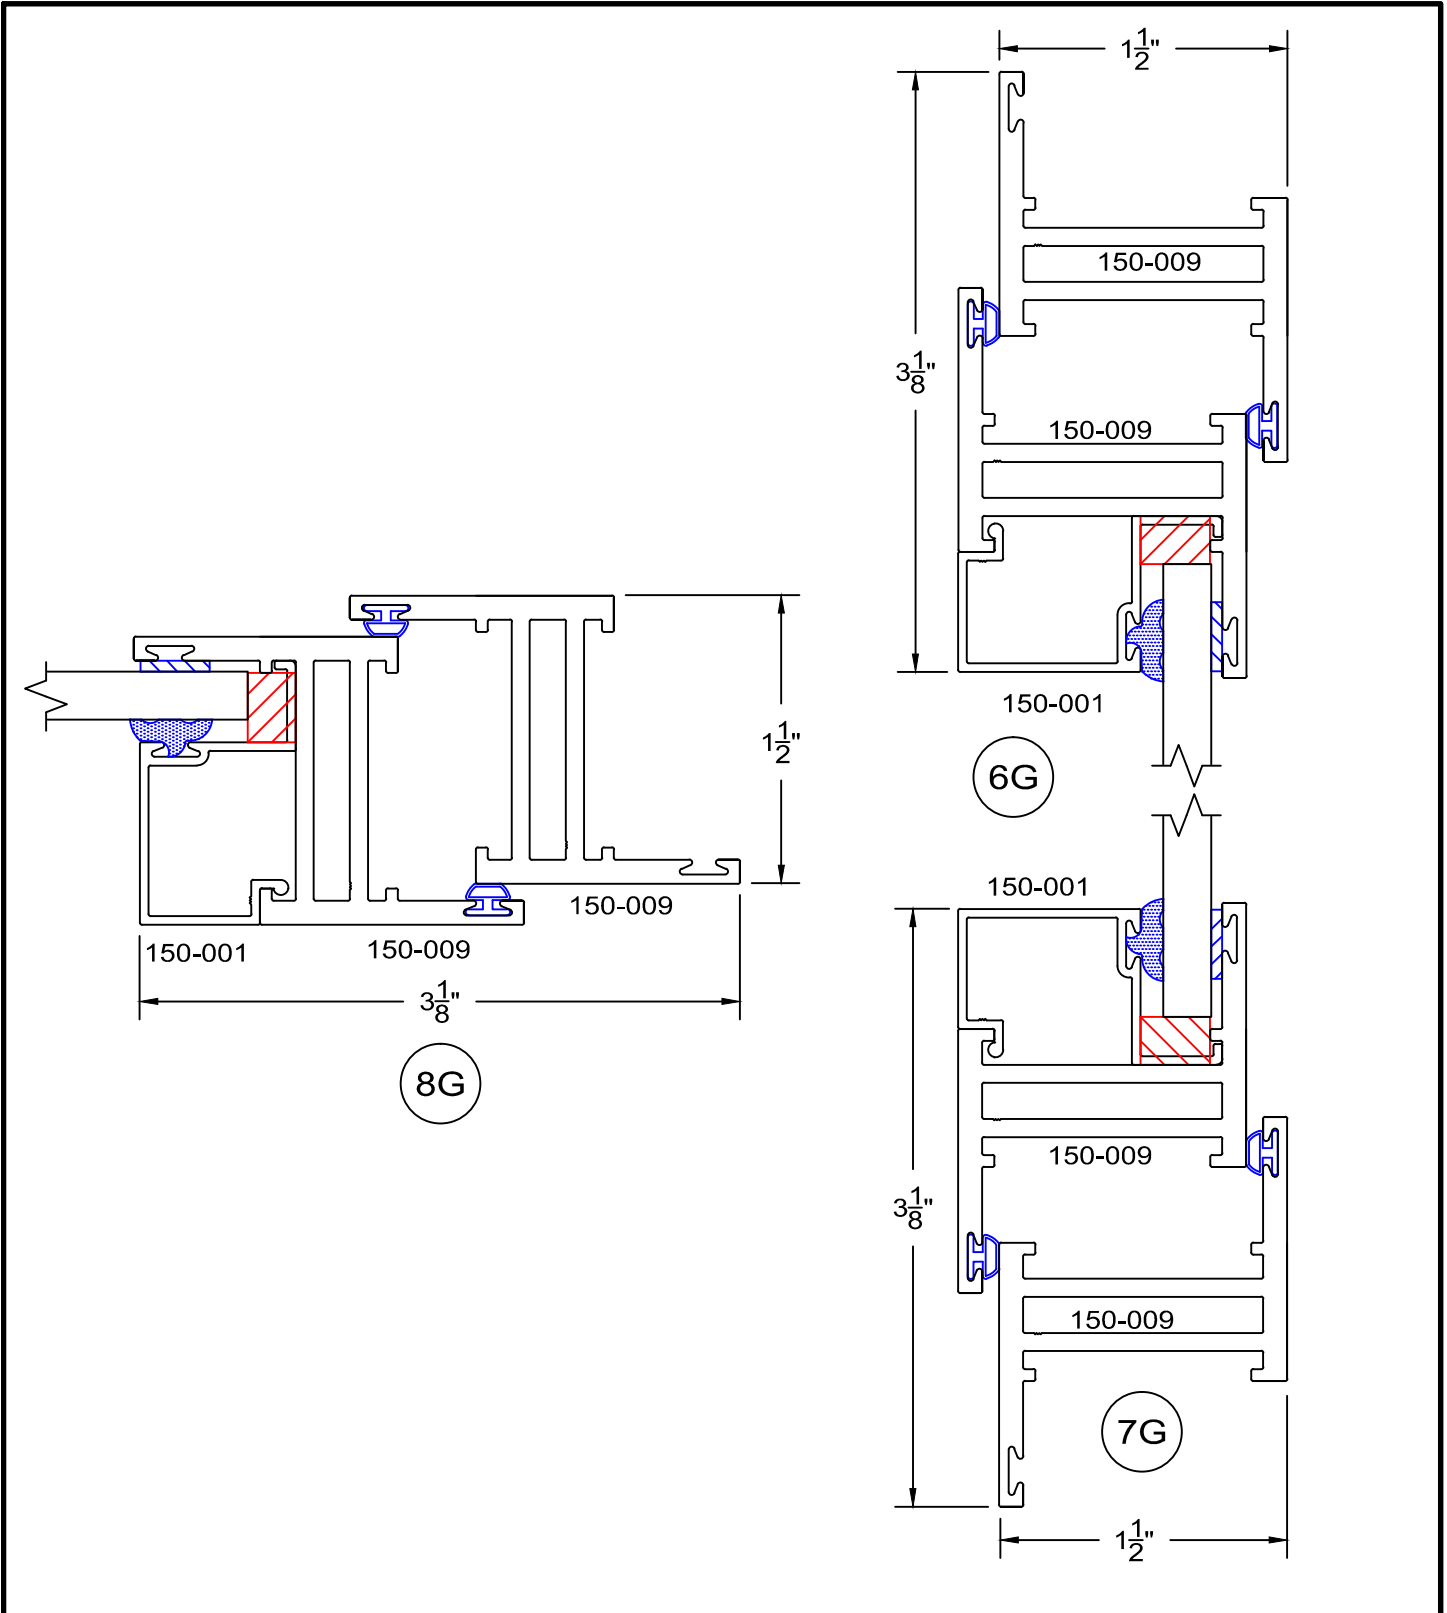

150 Series - Retrofit Awning elevations Outside glazed

150 Series - Retrofit Awning details Outside glazed

full scale

1G

2G

3G

150 Series - Retrofit Awning details Outside glazed

full scale

150 Series - Retrofit Awning details Outside glazed

full scale

150 Series - Retrofit Awning details Outside glazed

full scale

13G

12G

15G