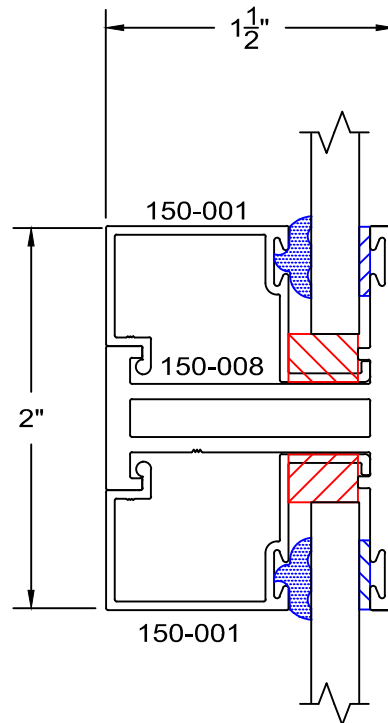

150 Series - Retrofit Awning details Outside glazed

full scale

150 Series - Retrofit Awning details Outside glazed

full scale

13G

12G

15G