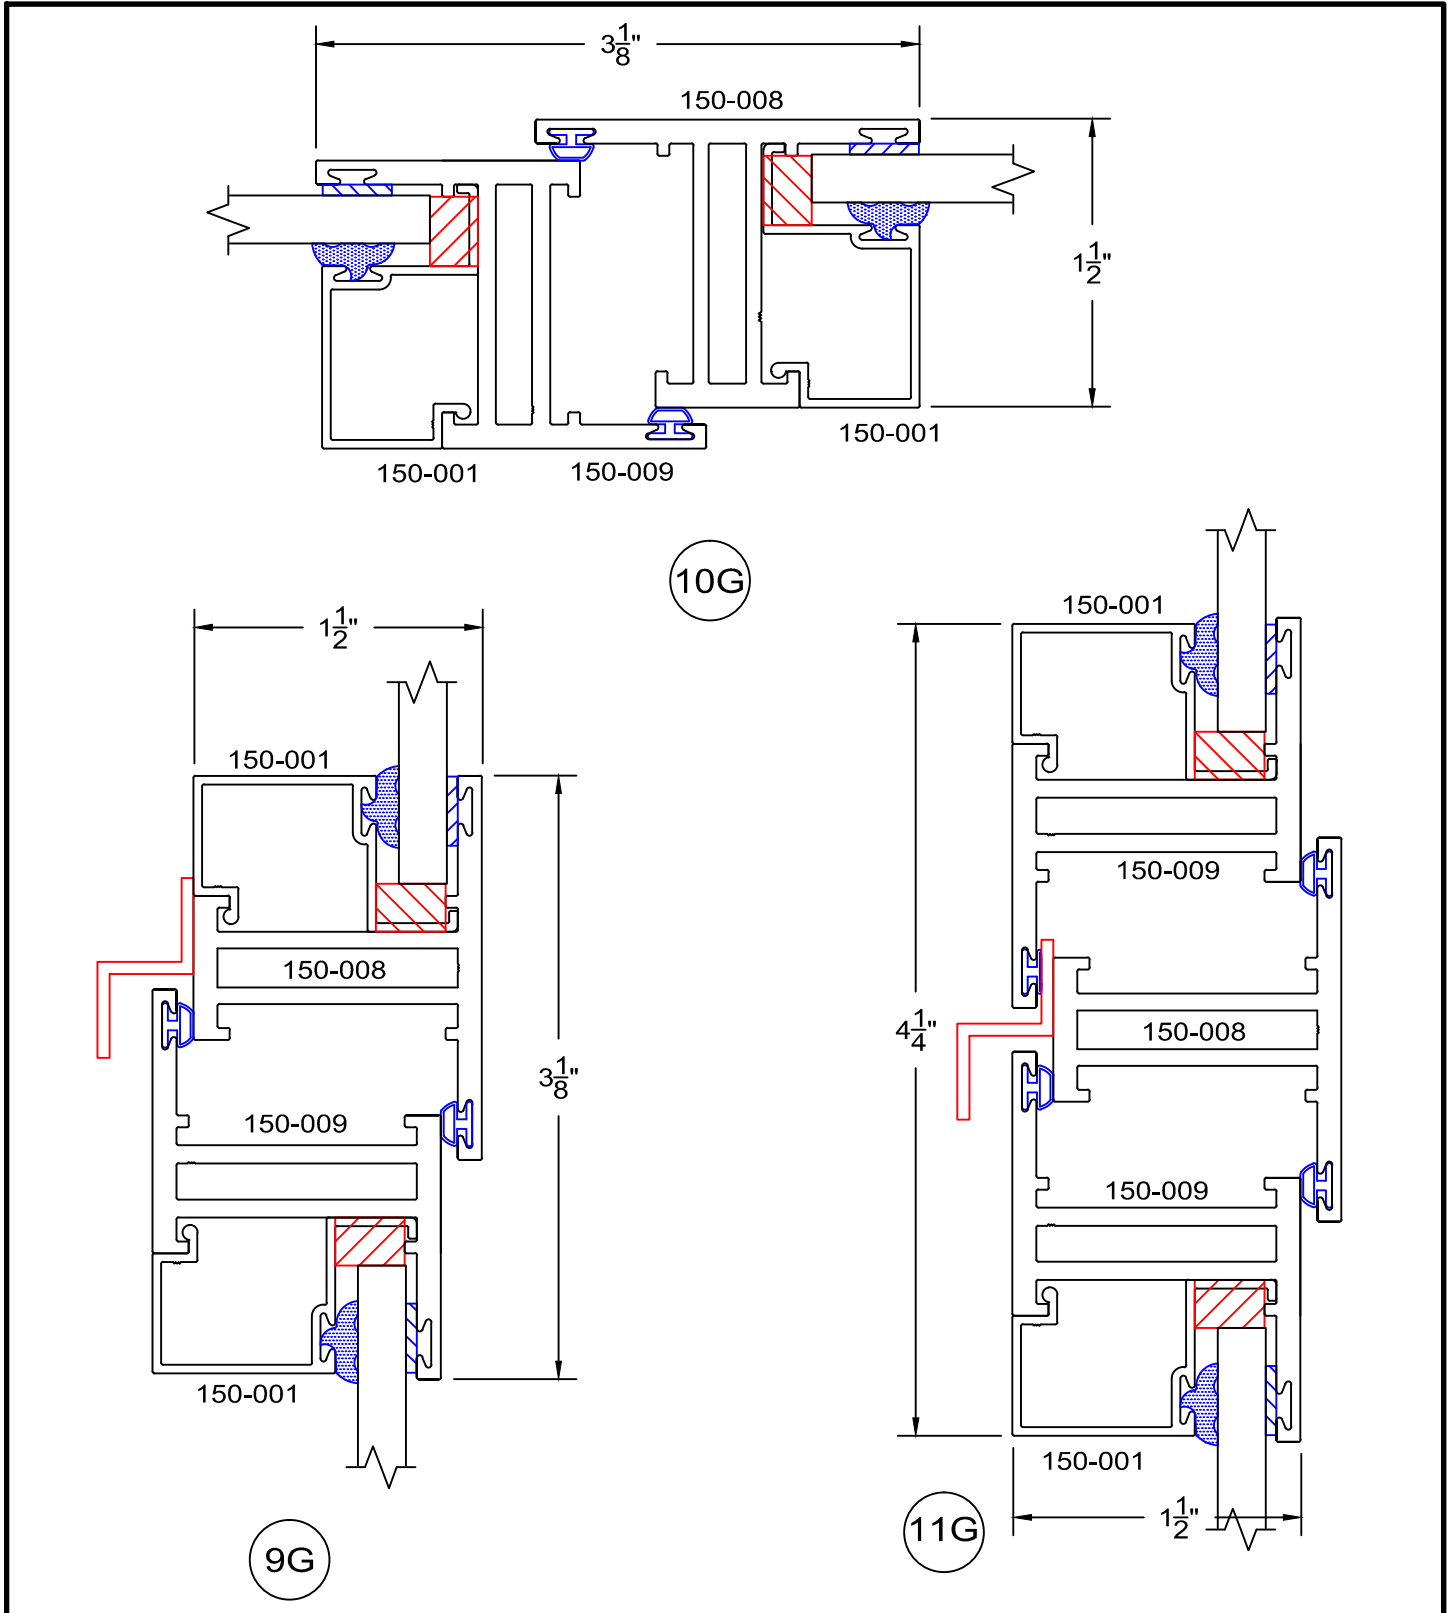

150 Series - Retrofit Awning elevations Outside glazed

150 Series - Retrofit Awning details Outside glazed

full scale

1G

2G

3G

150 Series - Retrofit Awning details Outside glazed

full scale

150 Series - Retrofit Awning details Outside glazed

full scale

150 Series - Retrofit Awning details Outside glazed

full scale

13G

12G

15G