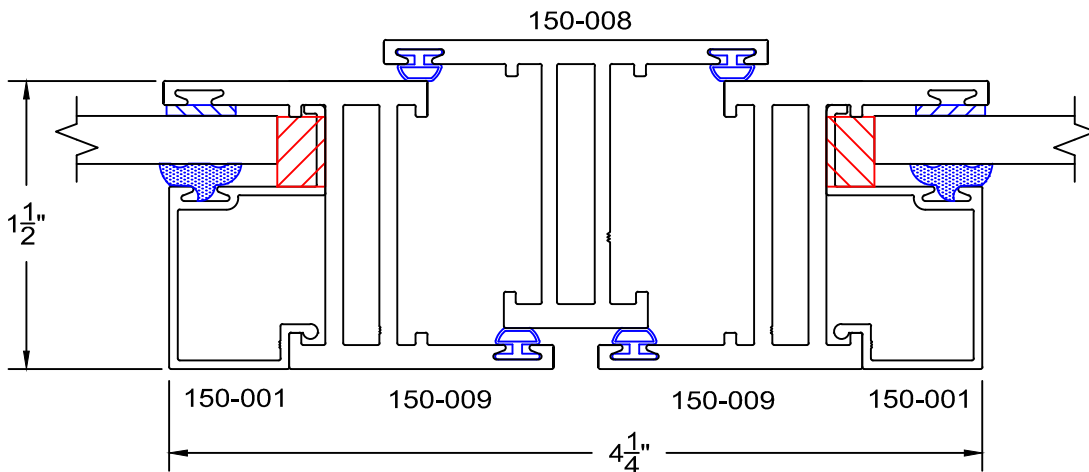

150 Series - Retrofit Casement details Outside glazed

full scale

12G

11G

150 Series - Retrofit Casement details Outside glazed

full scale

10G

13G