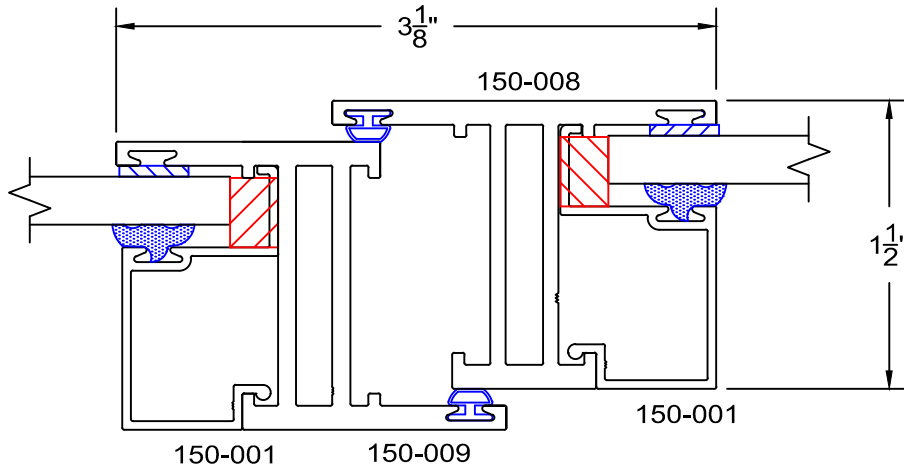

150 Series - Retrofit Casement details Outside glazed

full scale

12G

11G

150 Series - Retrofit Casement details Outside glazed

full scale

10G

13G