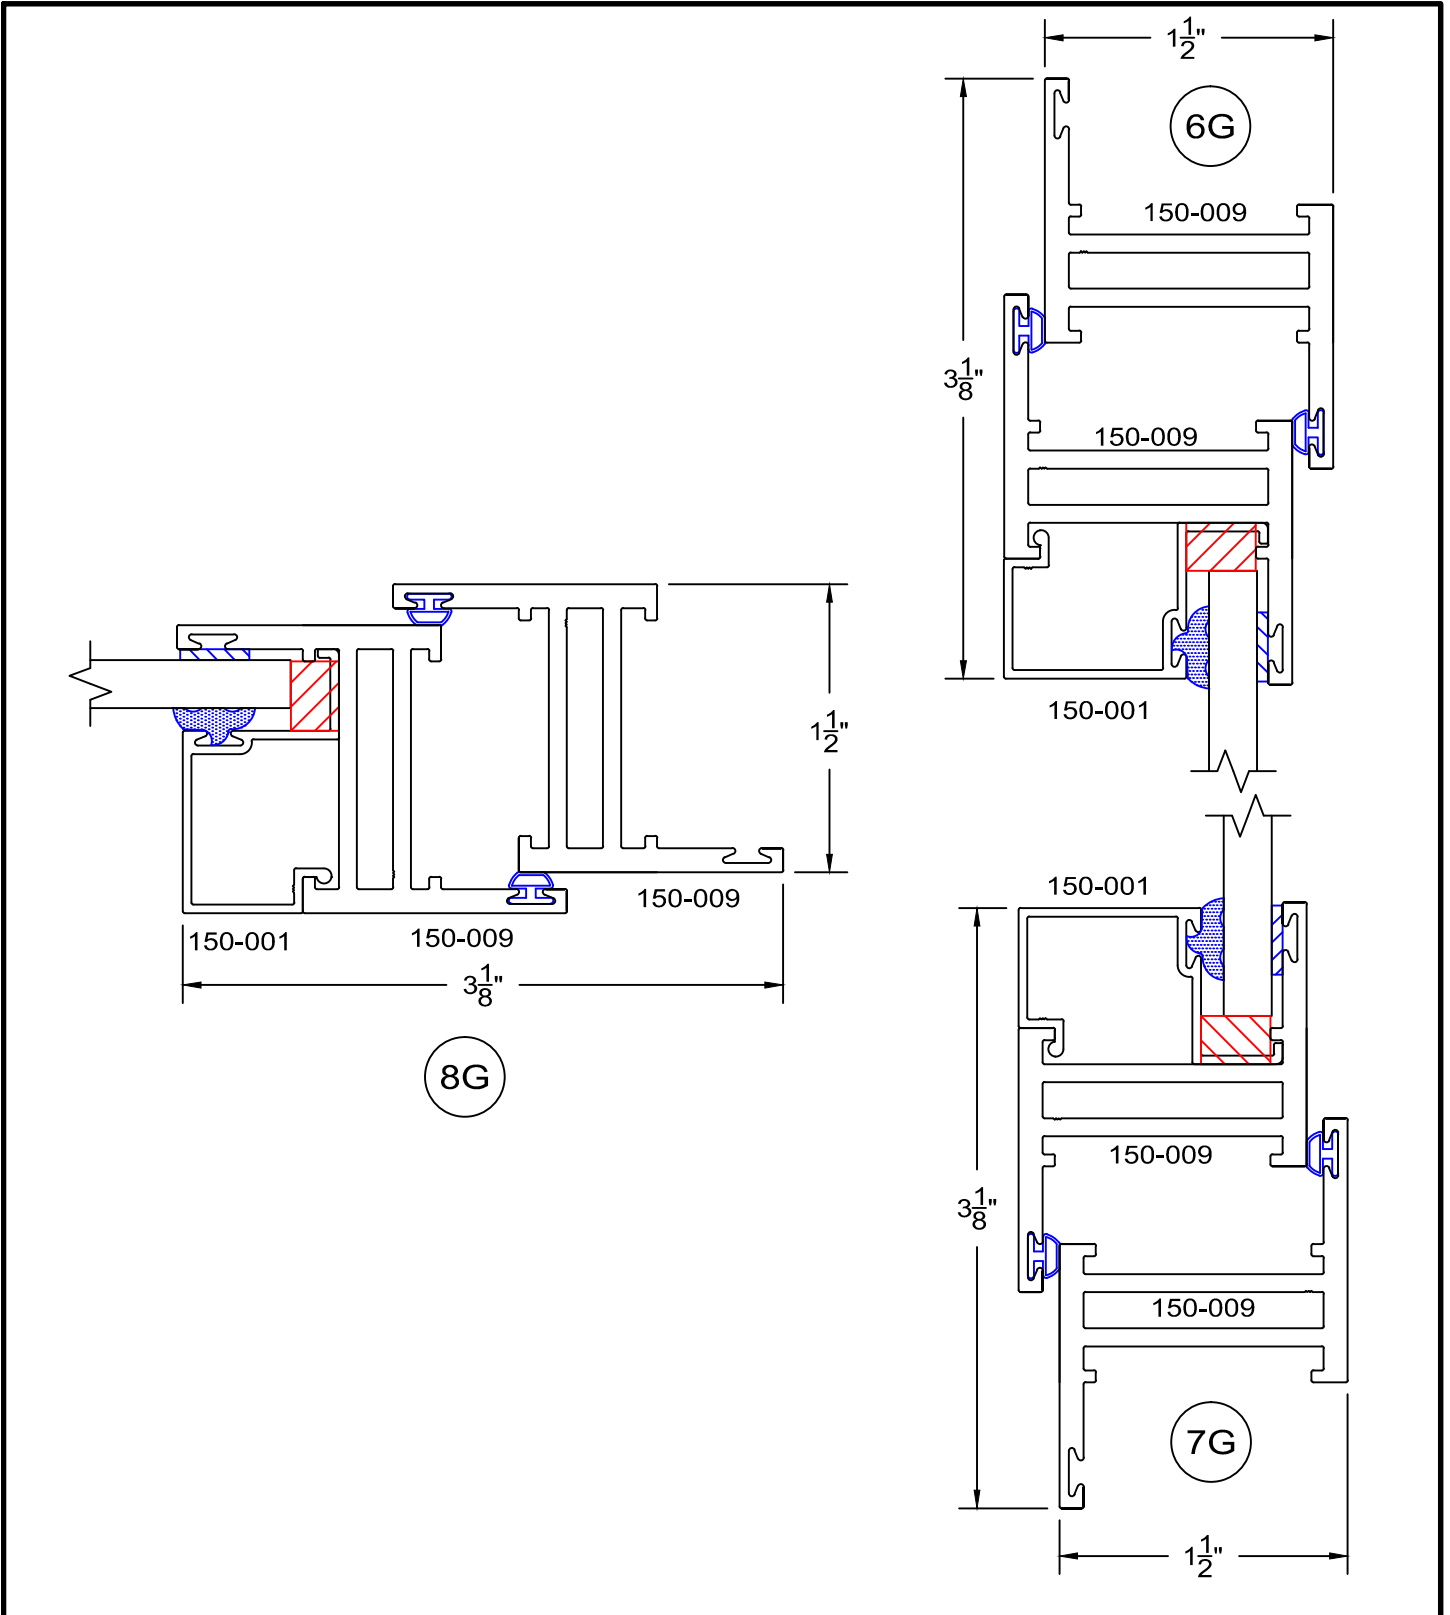

150 Series - Retrofit Casement elevations Outside glazed

150 Series - Retrofit Casement details Outside glazed

full scale

1G

2G

3G

150 Series - Retrofit Casement details Outside glazed

full scale

150 Series - Retrofit Casement details Outside glazed

full scale

12G

11G

150 Series - Retrofit Casement details Outside glazed

full scale

10G

13G