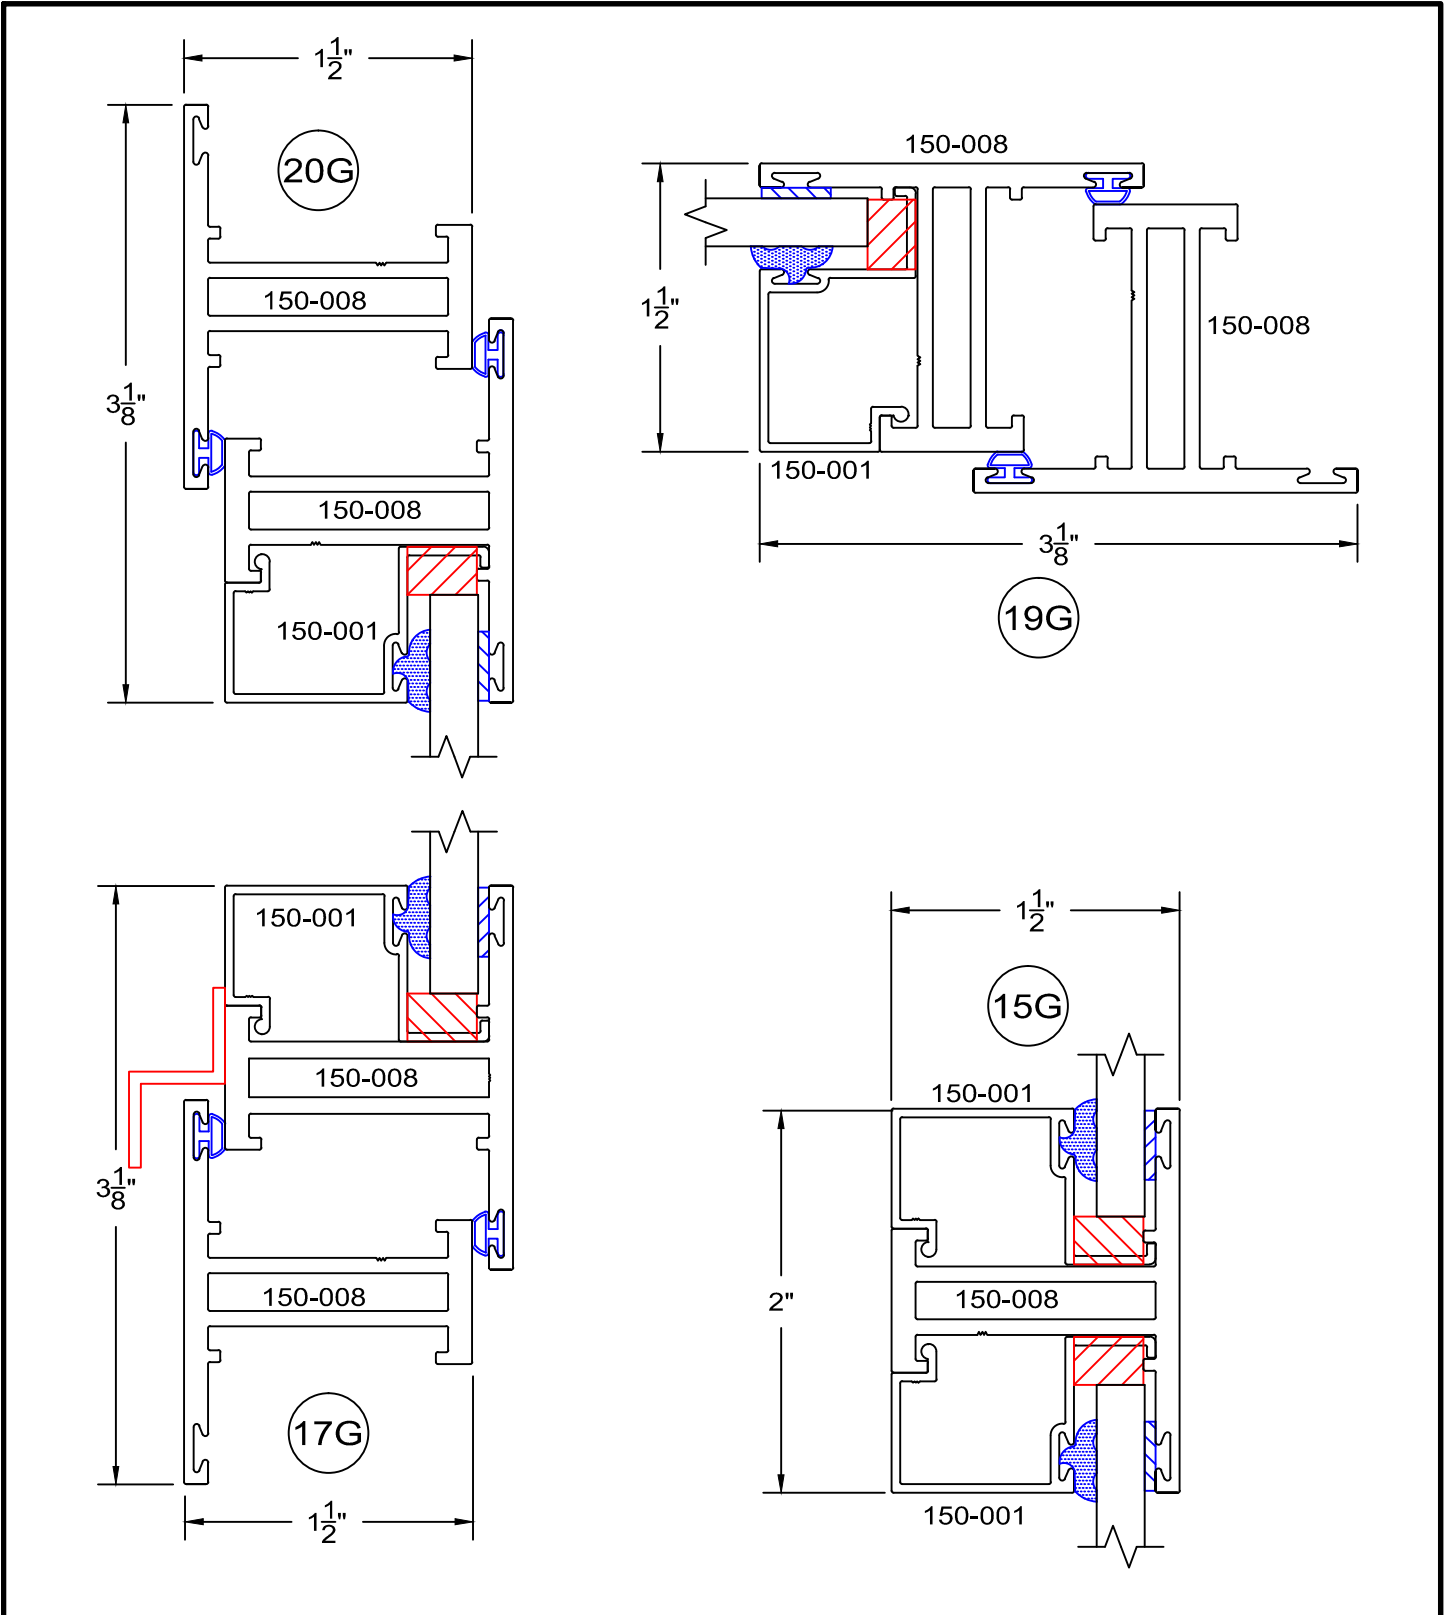

150 Series - Retrofit Hopper elevations Outside glazed

The Following elevations available in inside glaze only.
 Please see appropriate details.

150 Series - Retrofit Hopper details Outside glazed

full scale

150 Series - Retrofit Hopper details Outside glazed

full scale