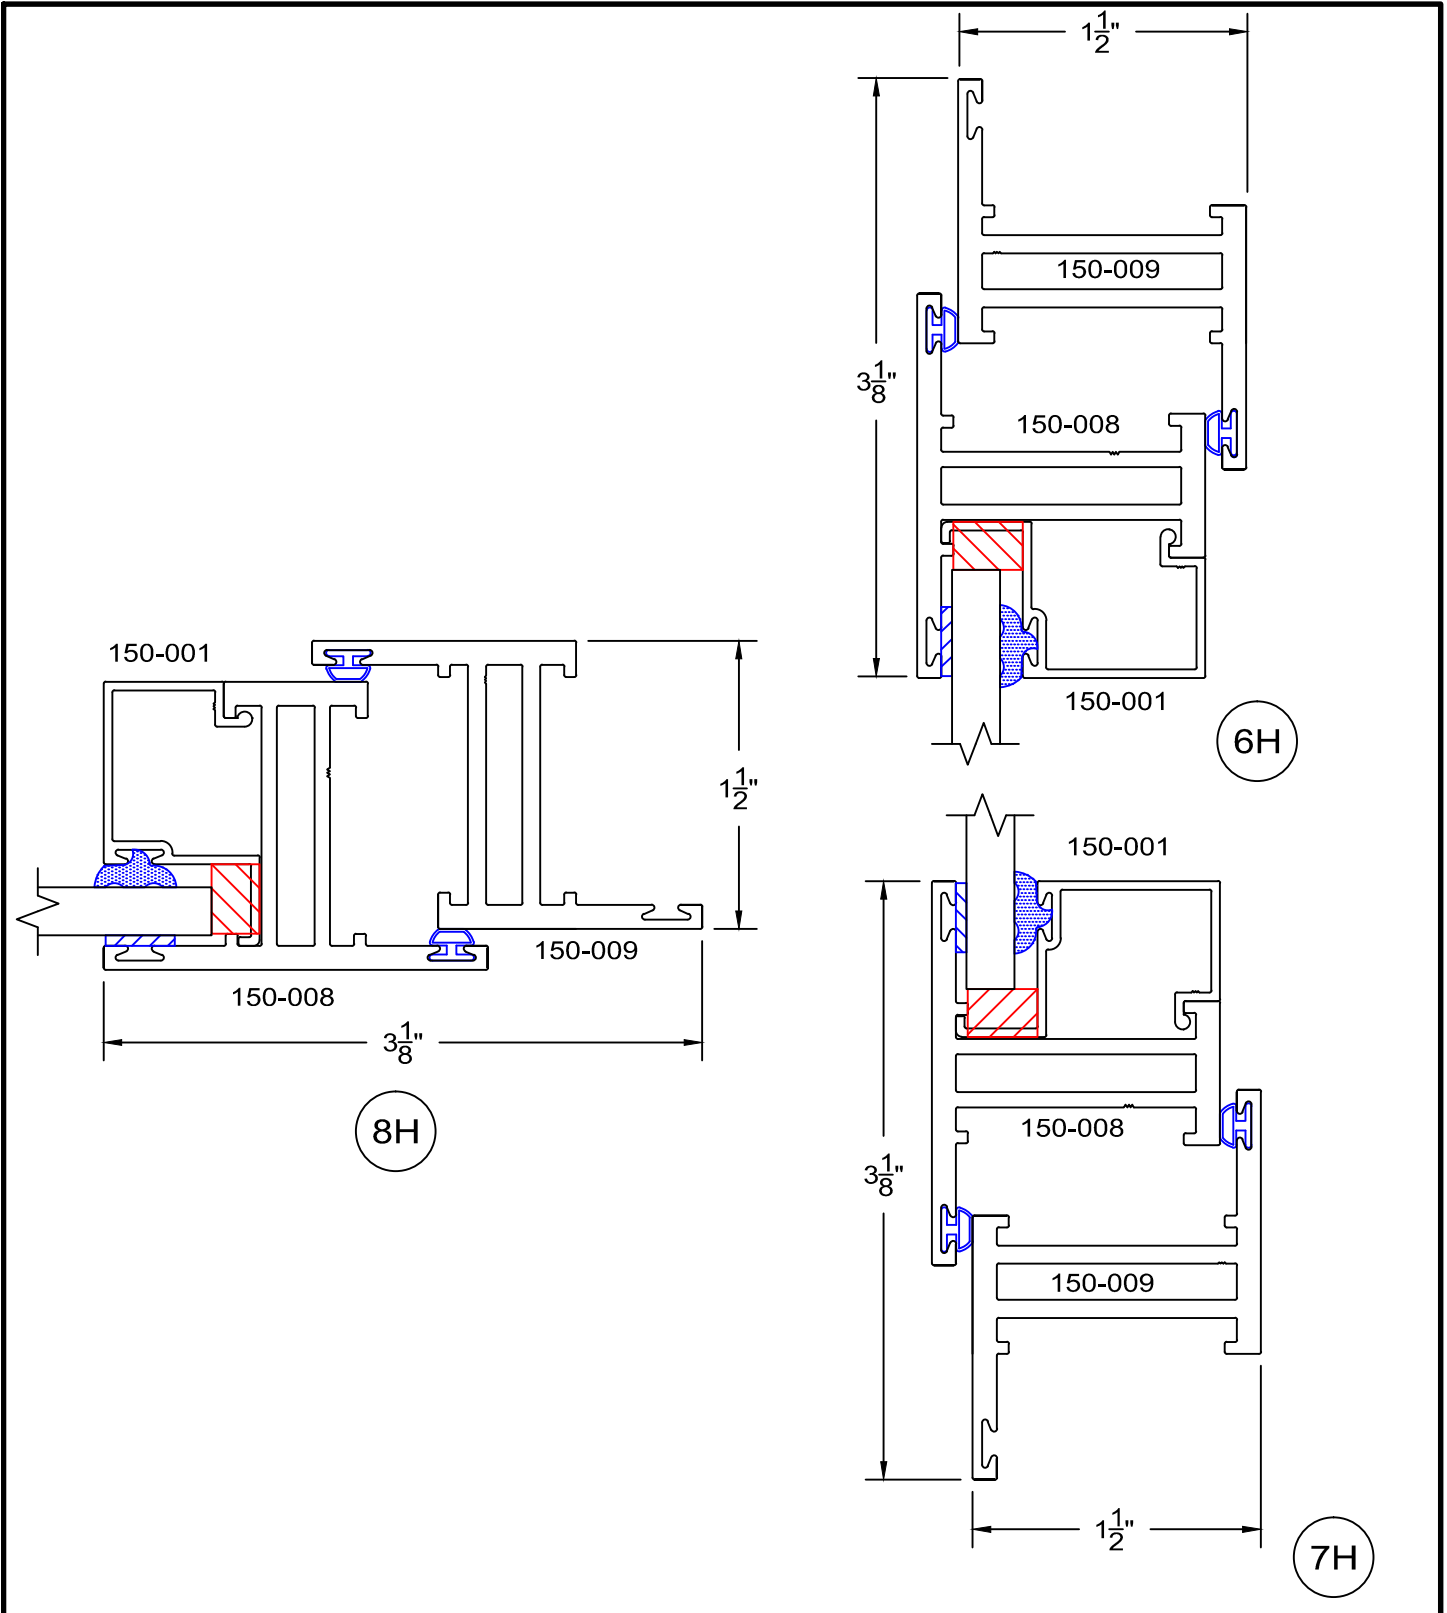

150 Series - Retrofit Awning elevations Inside glazed

The following elevations available in outside glaze only.
Please see appropriate details

150 Series - Retrofit Awning details Inside glazed

full scale

150 Series - Retrofit Awning details Inside glazed

full scale