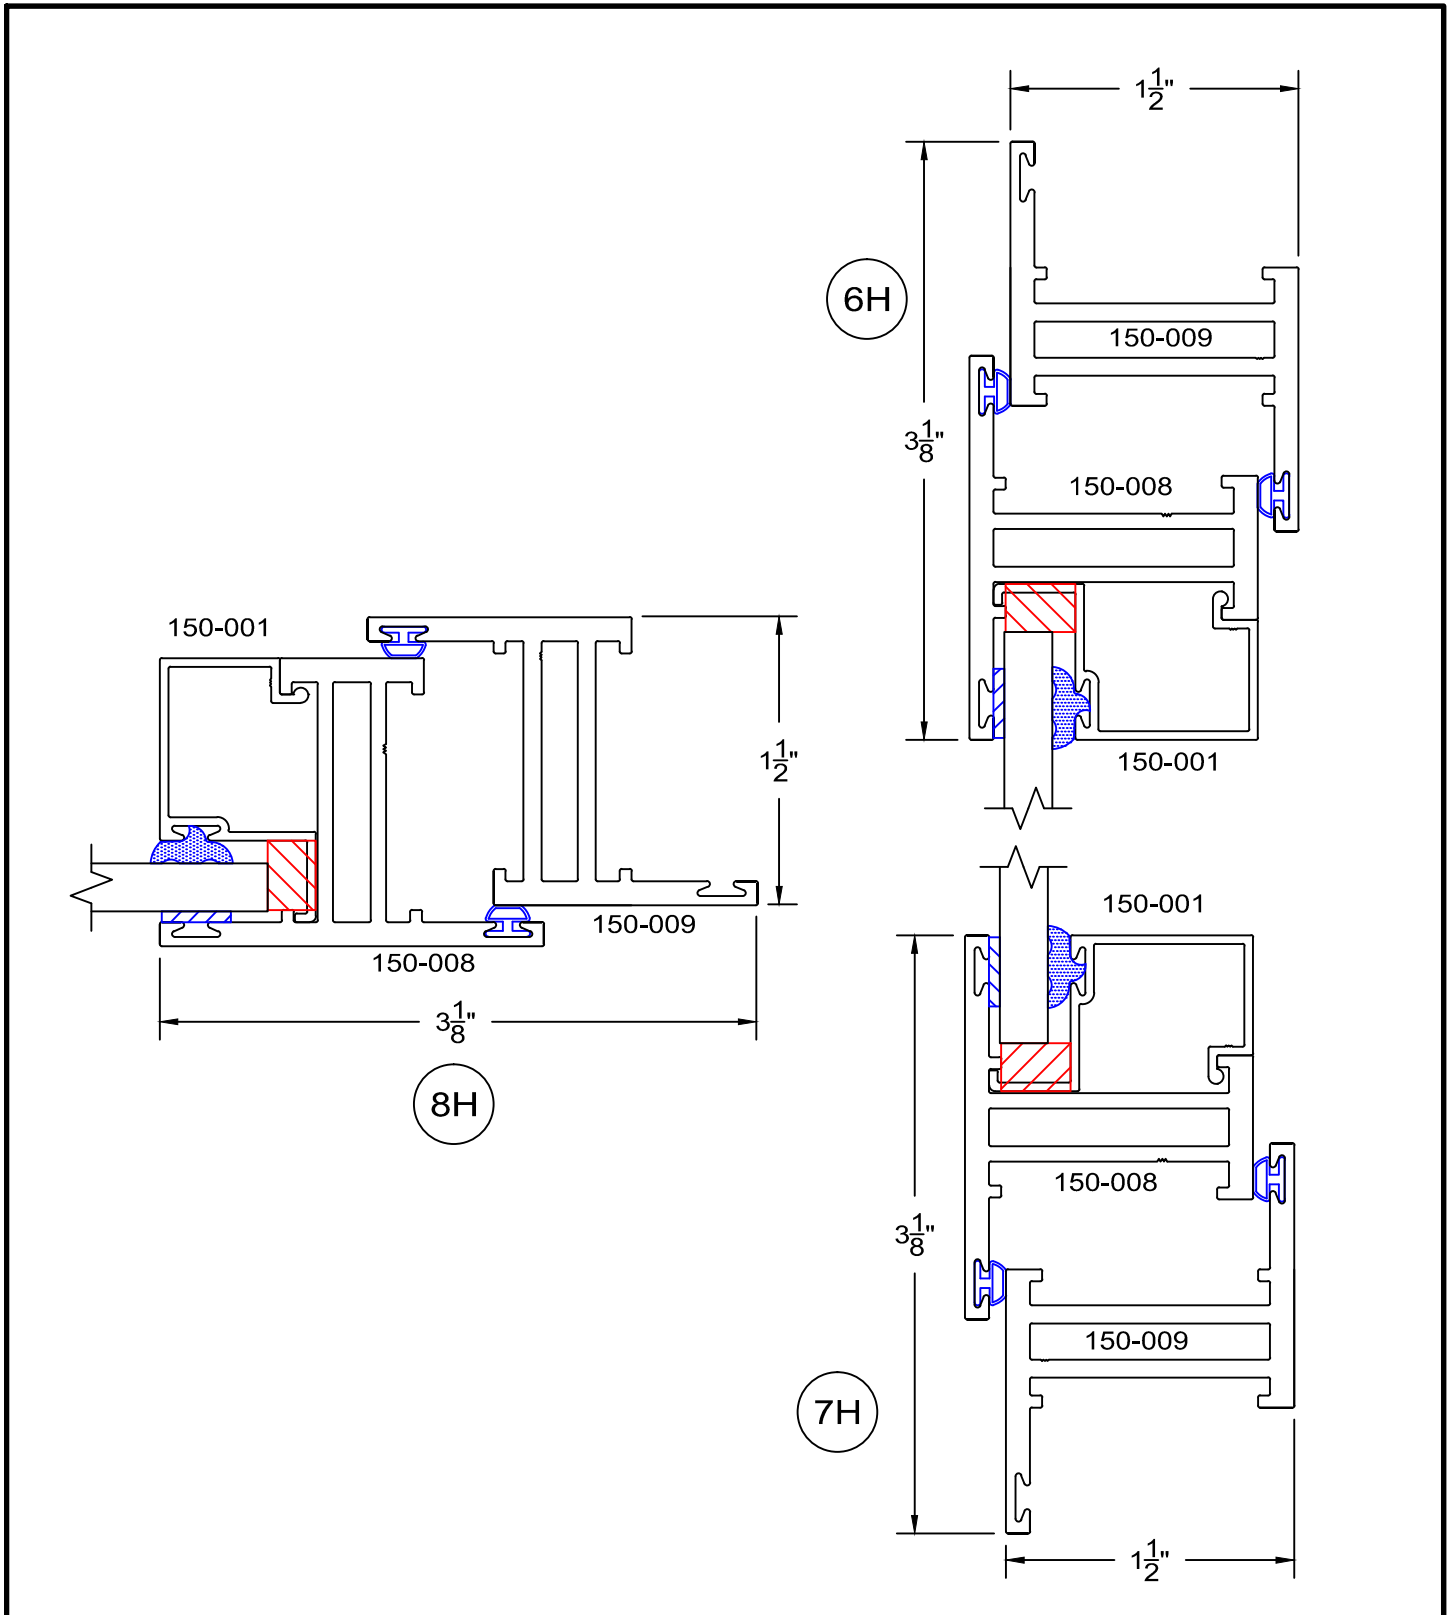

# 150 Series - Retrofit Casement elevations Inside glazed

The following elevations available in outside glaze only.  
Please see appropriate details.

# 150 Series - Retrofit Casement details Inside glazed

full scale