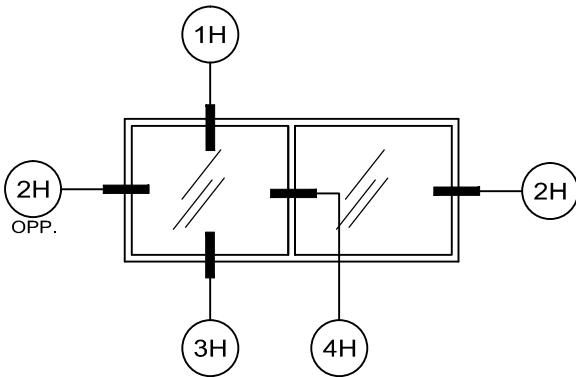

**Service Aluminum
Company, Inc.**

12405 Los Nietos Road #108
Santa Fe Springs, CA 90670
(562) 941-1459
(562) 941-8141 fax

150 Series - Retrofit Fixed elevations Inside glazed