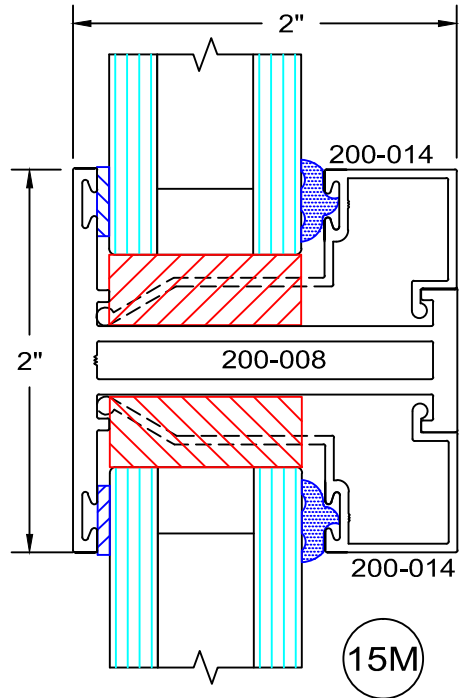

full scale

12M

16M

**Service Aluminum
Company, Inc.**

12405 Los Nietos Road #108
Santa Fe Springs, CA 90670
(562) 941-1459
(562) 941-8141 fax

200 Series - equal leg Awning details Inside glazed

full scale

M10