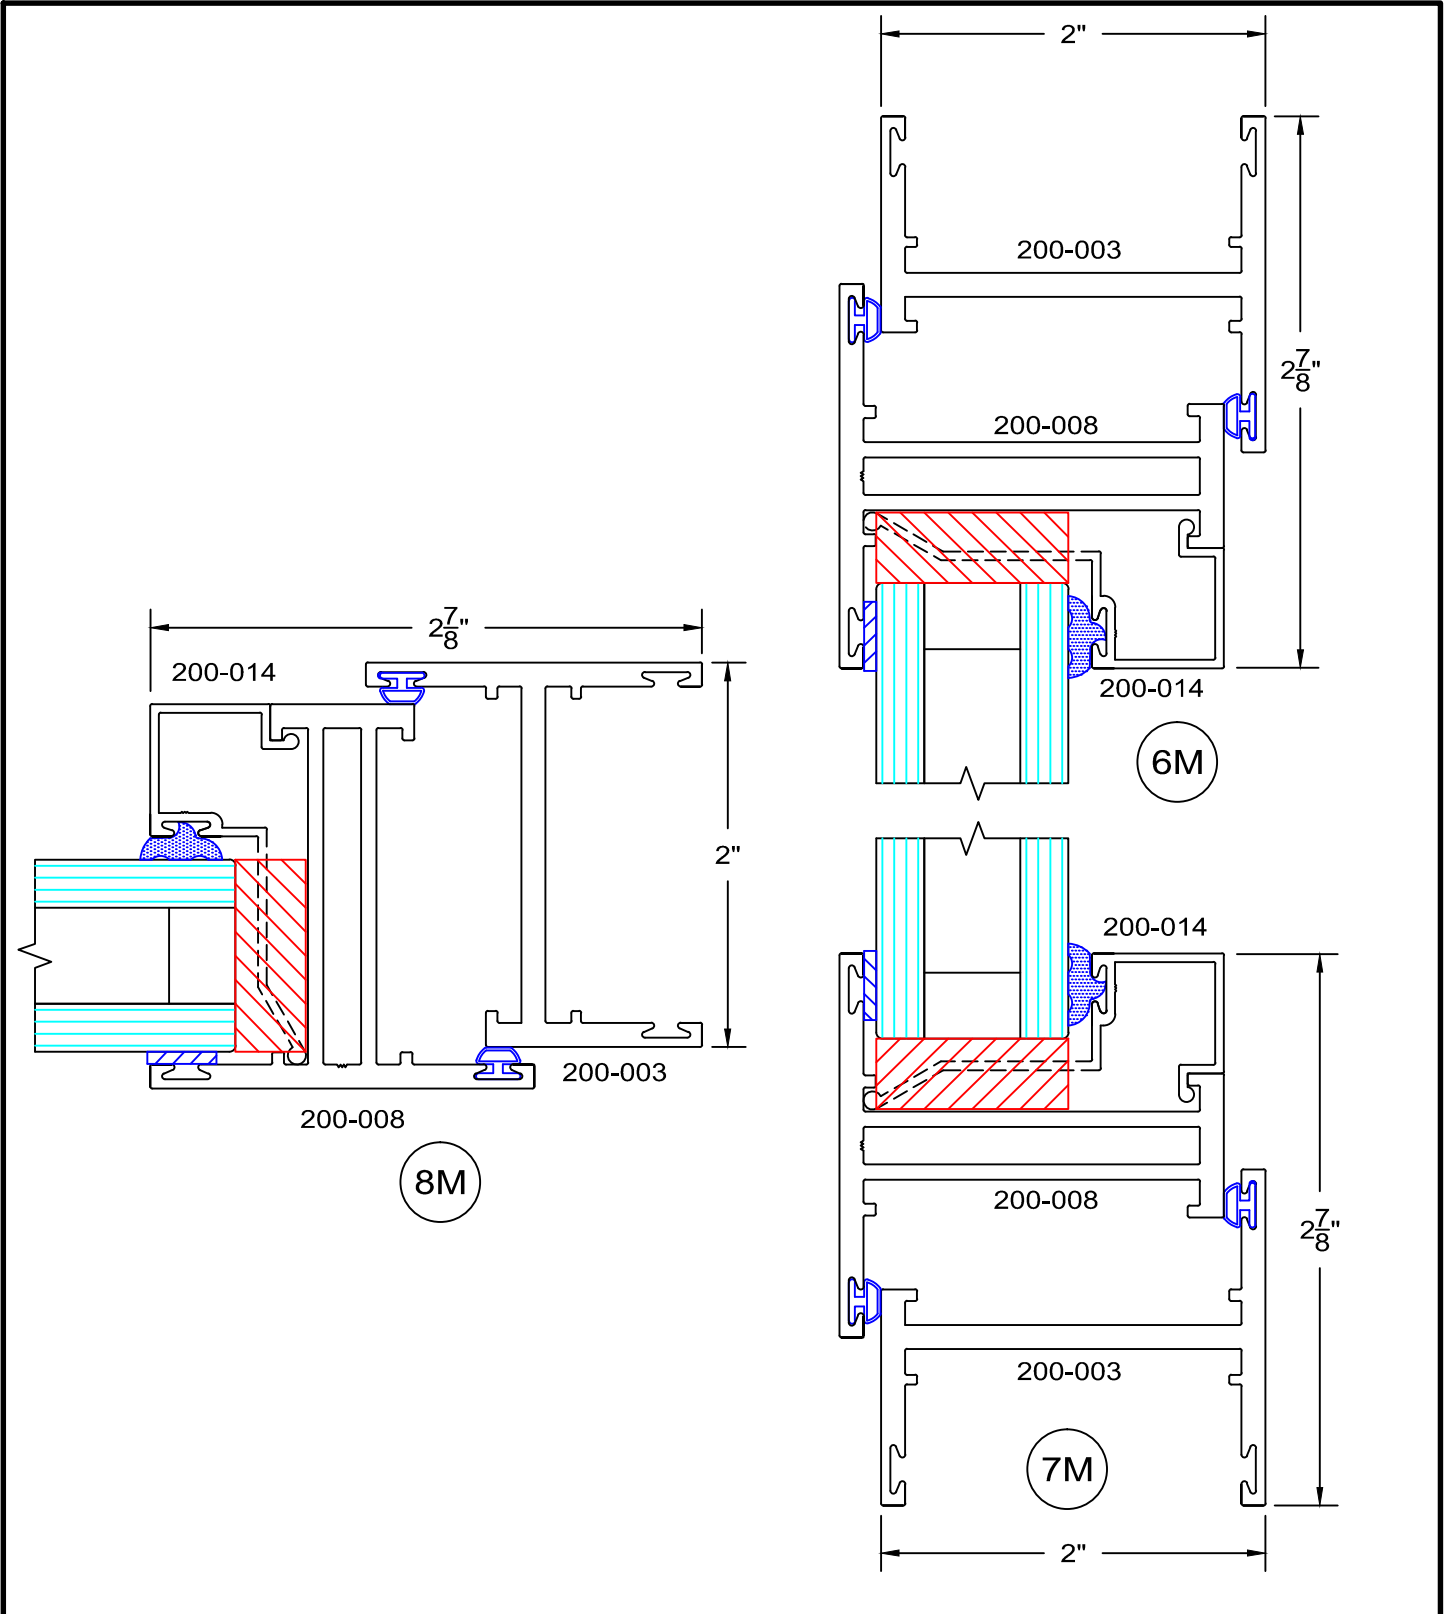

200 Series - equal leg Awning details Inside glazed

full scale

M6

6/24/09

200 Series - equal leg Awning details Inside glazed

full scale

**Service Aluminum
Company, Inc.**

12405 Los Nietos Road #108
Santa Fe Springs, CA 90670
(562) 941-1459
(562) 941-8141 fax