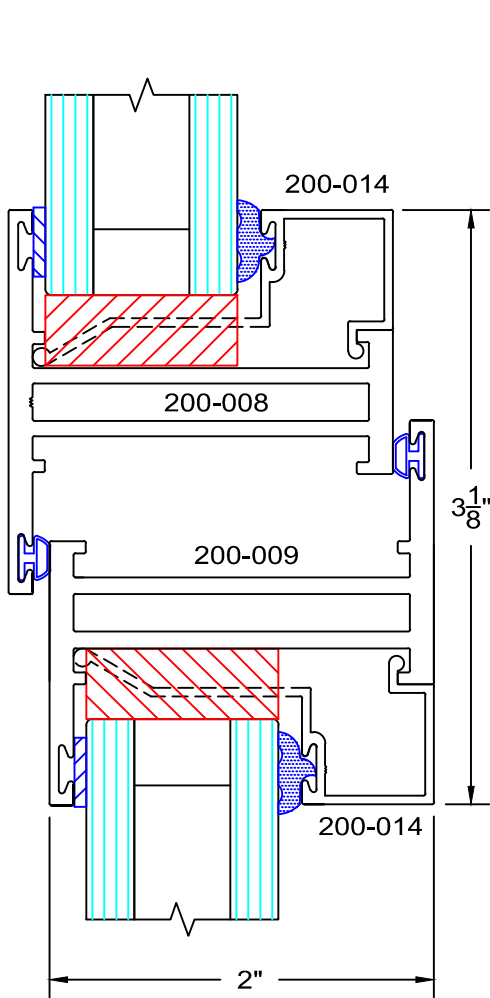

**Service Aluminum
Company, Inc.**

12405 Los Nietos Road #108
Santa Fe Springs, CA 90670
(562) 941-1459
(562) 941-8141 fax

200 Series - equal leg Awning details Inside glazed

full scale

12M