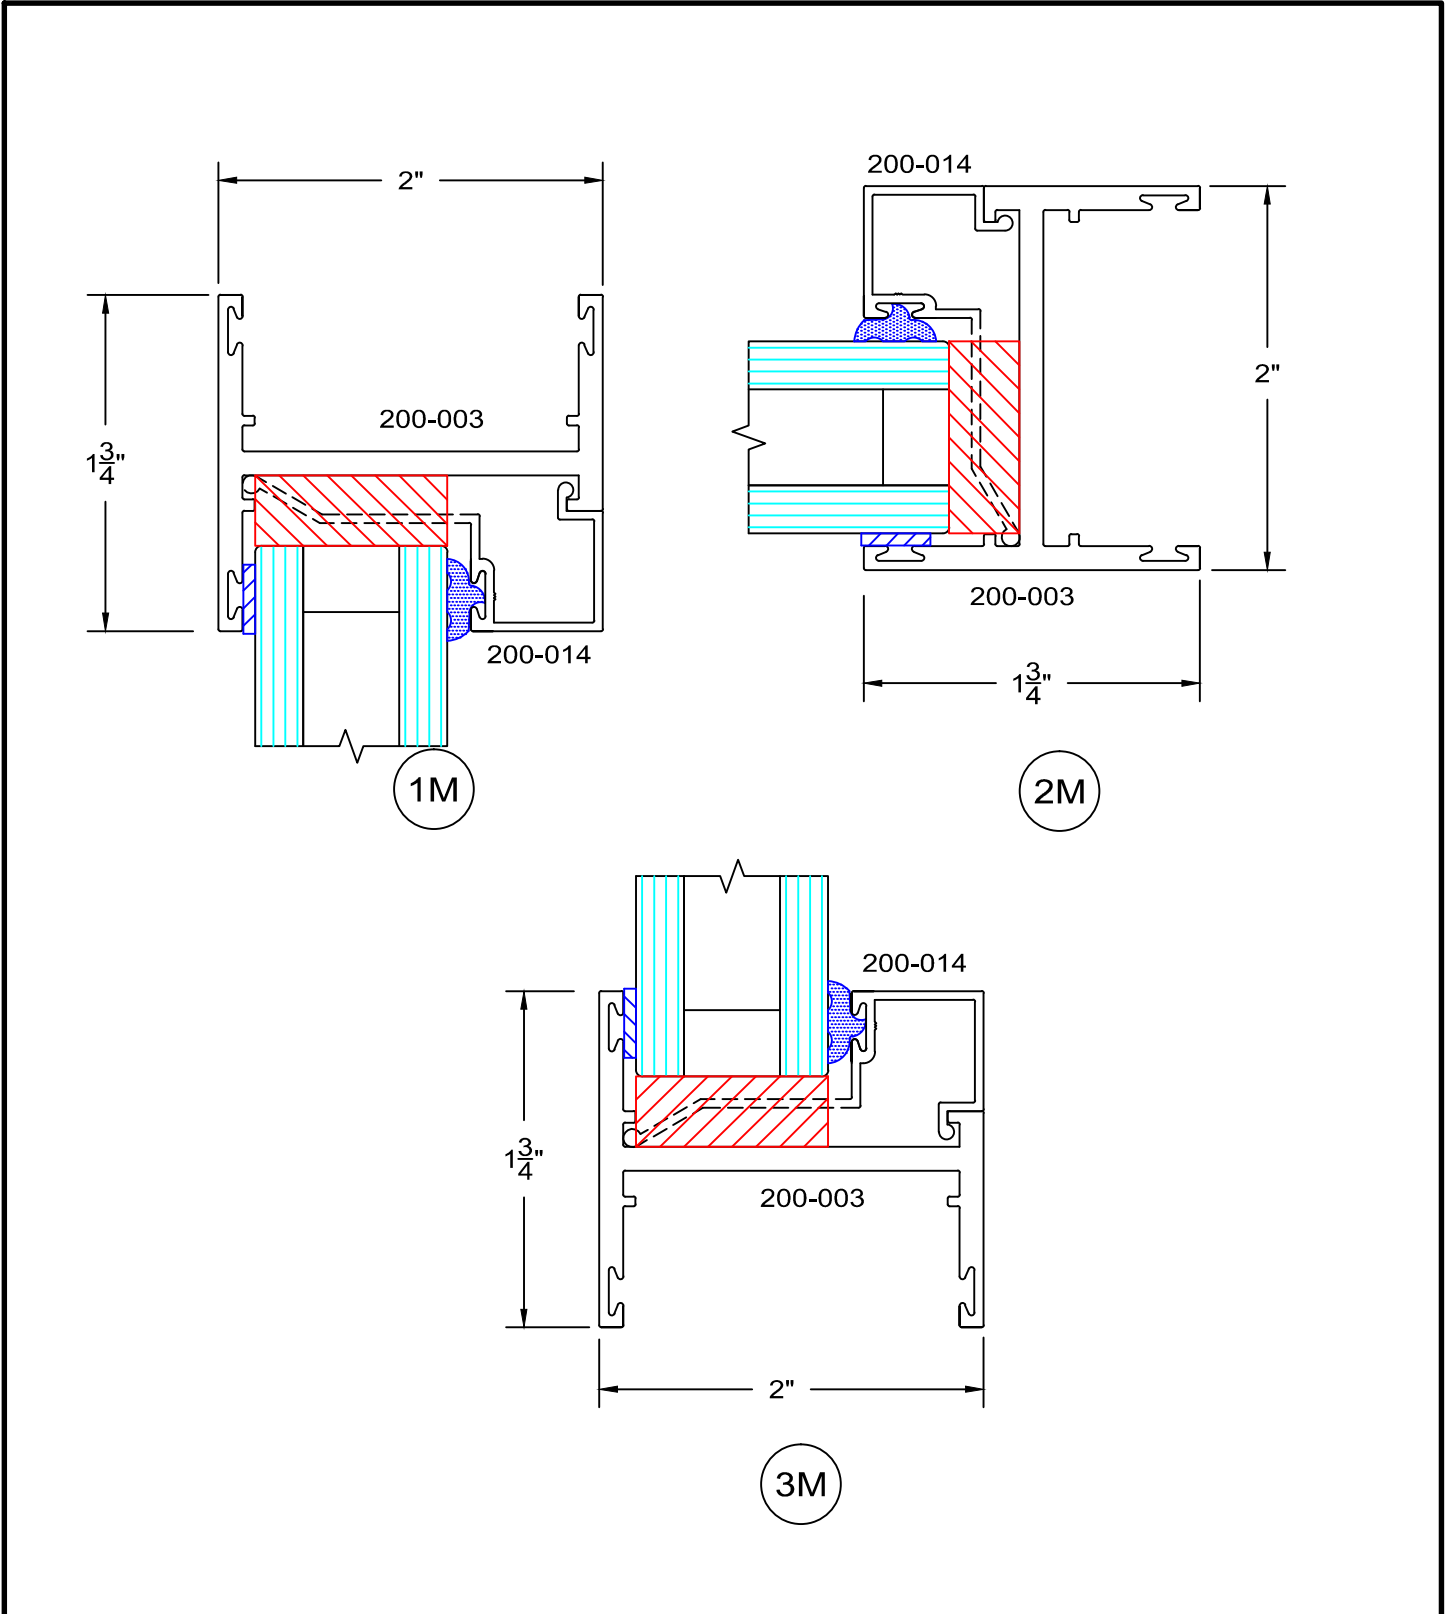

**Service Aluminum
Company, Inc.**

12405 Los Nietos Road #108
Santa Fe Springs, CA 90670
(562) 941-1459
(562) 941-8141 fax

200 Series - equal leg Awning details Inside glazed

full scale

M5

6/24/09