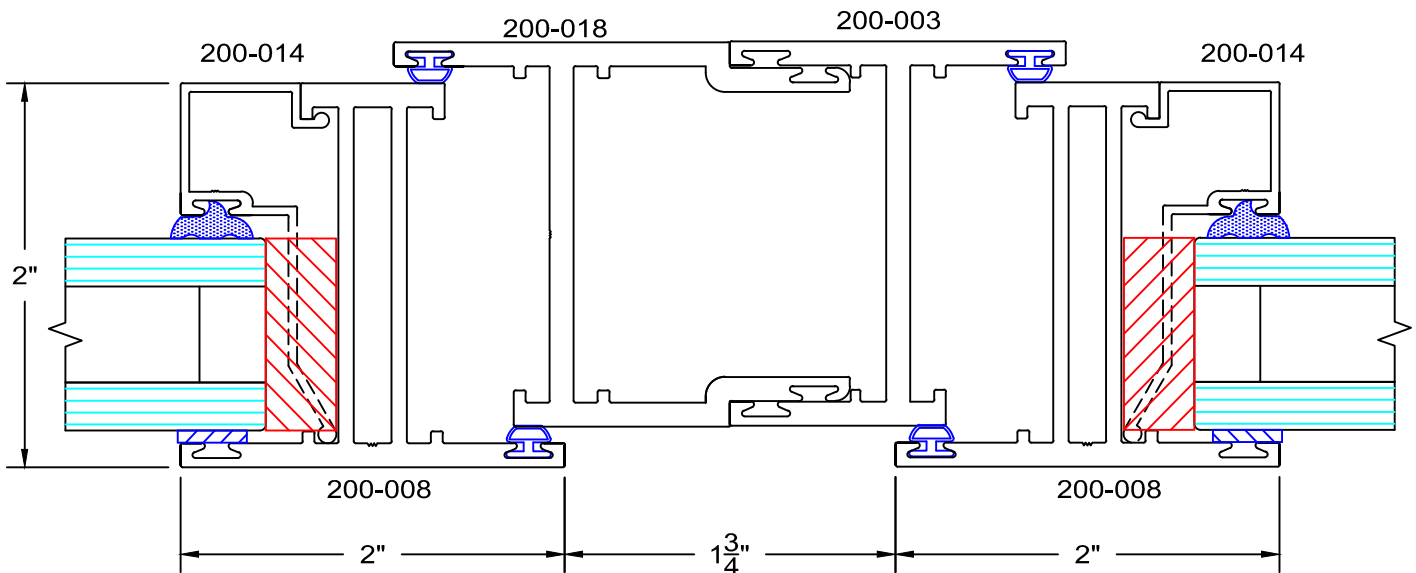

**Service Aluminum
Company, Inc.**

12405 Los Nietos Road #108
Santa Fe Springs, CA 90670
(562) 941-1459
(562) 941-8141 fax

200 Series - equal leg Awning details Inside glazed

full scale

13M

14M

M8