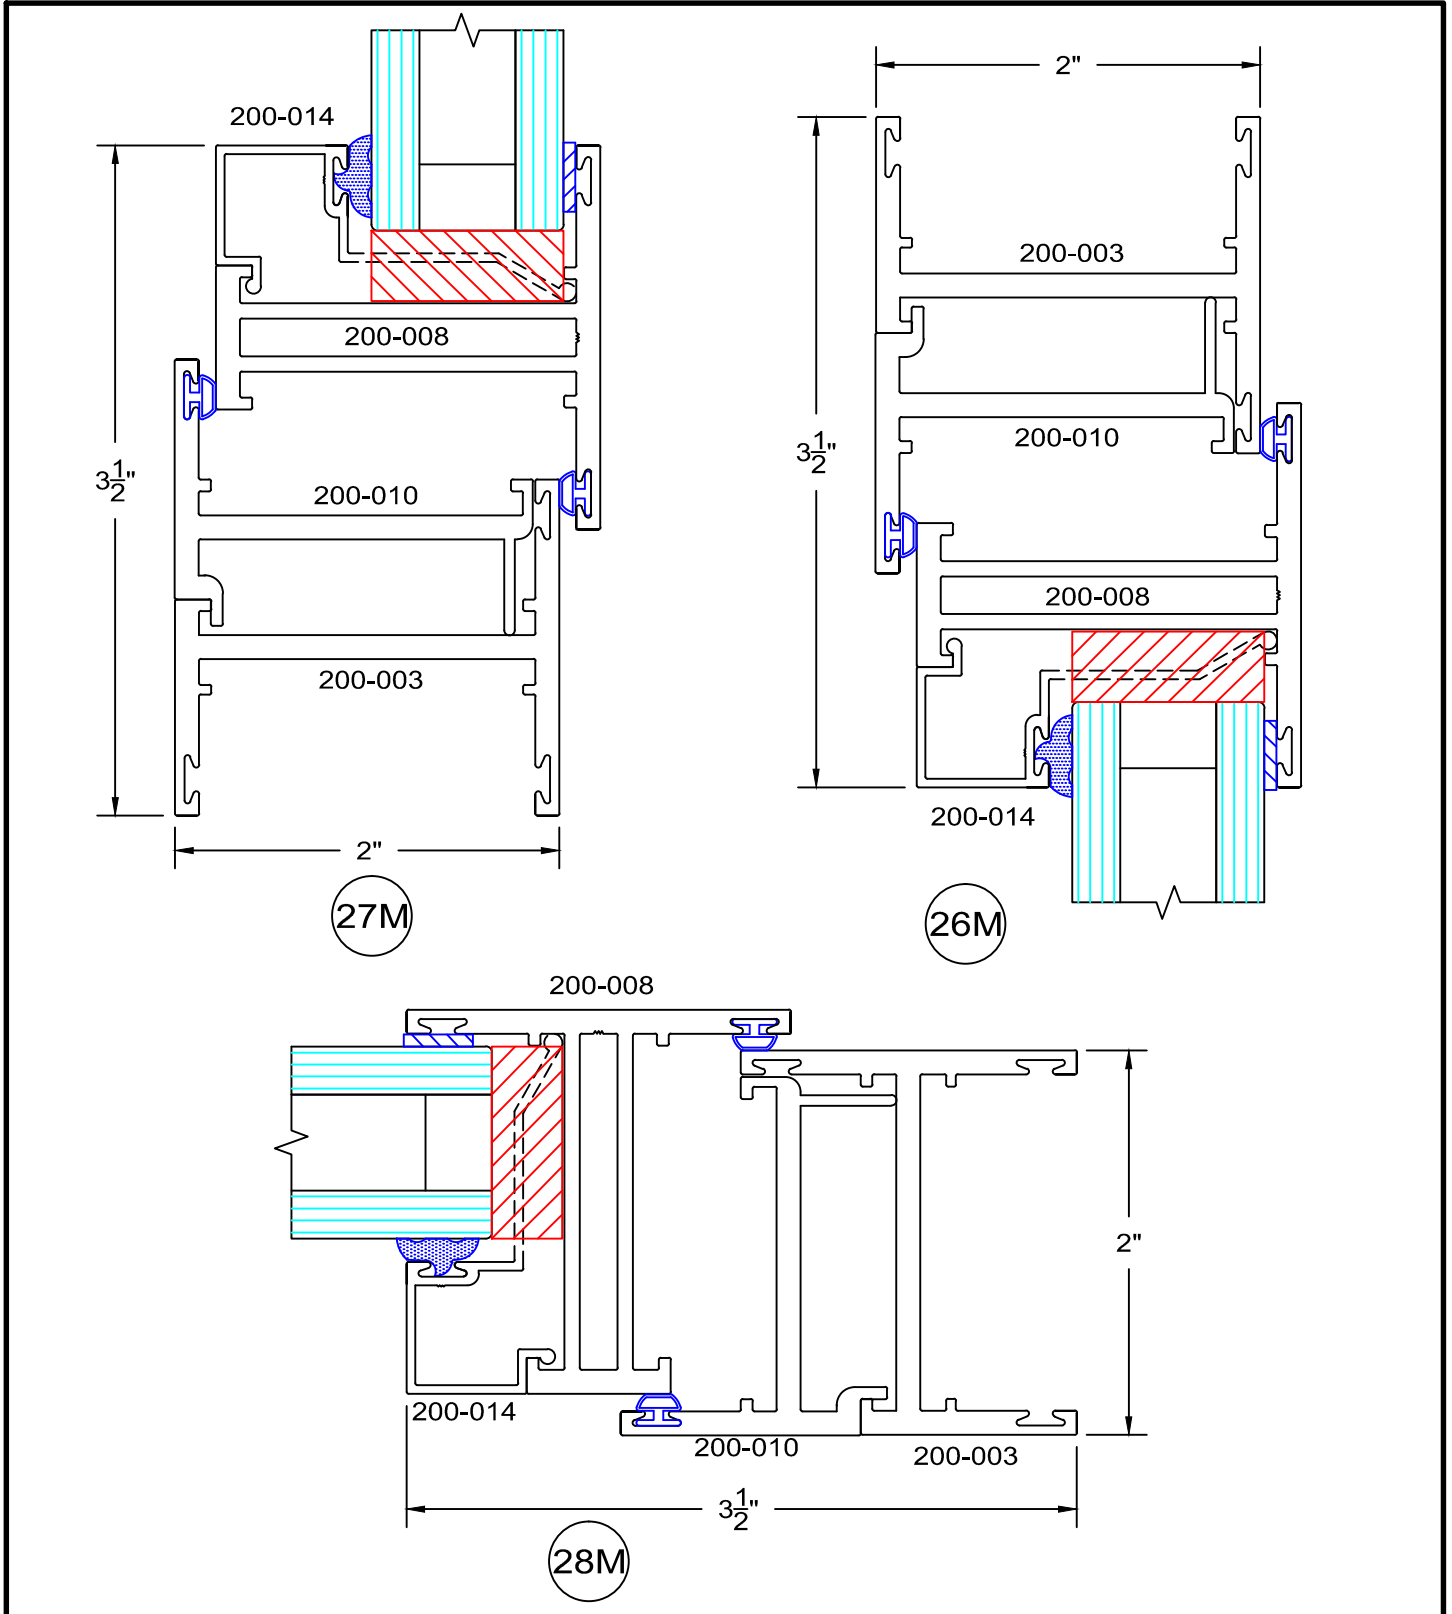

full scale

12M

16M

**Service Aluminum
Company, Inc.**

12405 Los Nietos Road #108
Santa Fe Springs, CA 90670
(562) 941-1459
(562) 941-8141 fax

200 Series - equal leg Awning details Inside glazed

full scale

M10

6/24/09

**Service Aluminum
Company, Inc.**

12405 Los Nietos Road #108
Santa Fe Springs, CA 90670
(562) 941-1459
(562) 941-8141 fax

200 Series - equal leg Awning details Inside glazed

full scale

M11

6/24/09