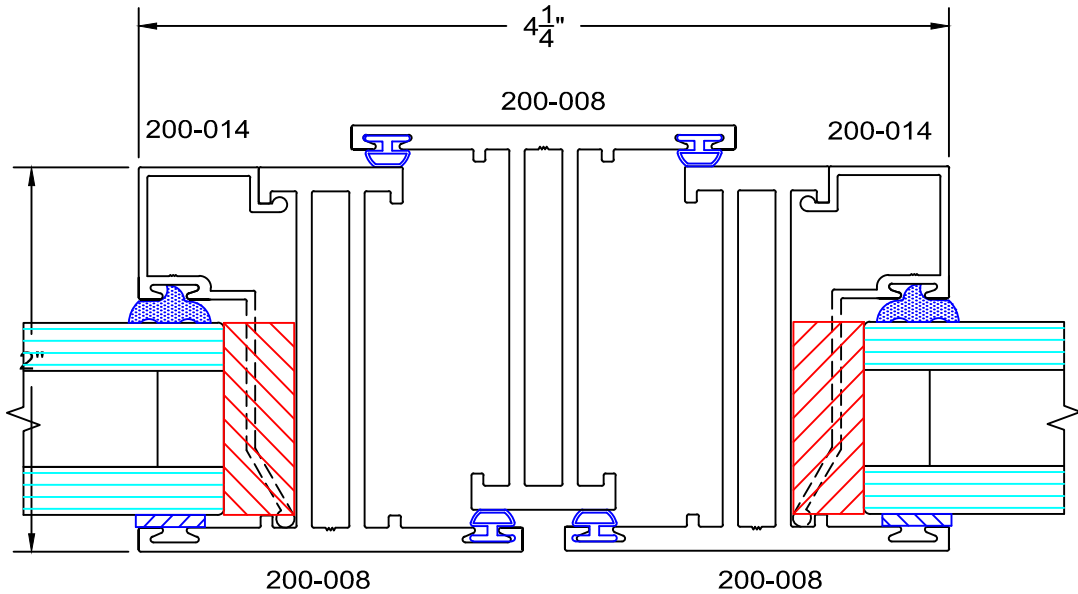

**Service Aluminum
Company, Inc.**

12405 Los Nietos Road #108
Santa Fe Springs, CA 90670
(562) 941-1459
(562) 941-8141 fax

200 Series - equal leg Awning details Inside glazed

full scale

13M