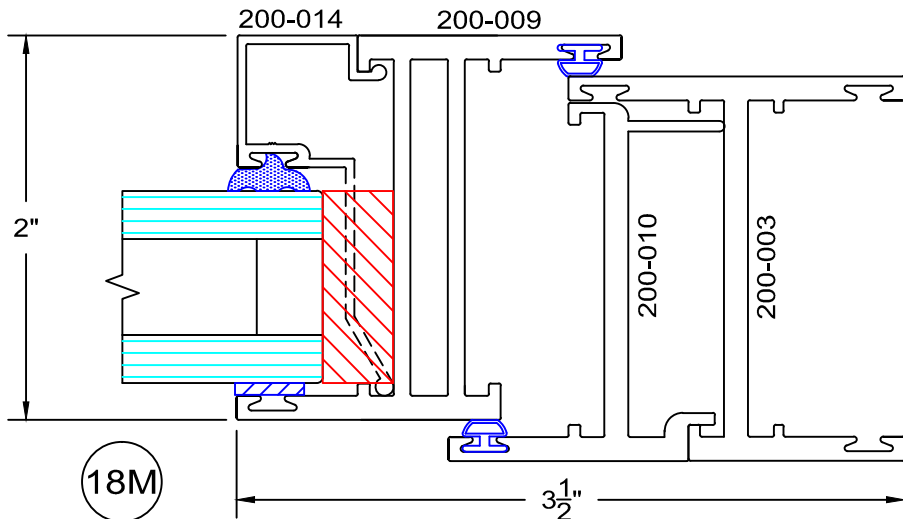

full scale

12M

16M

**Service Aluminum
Company, Inc.**

12405 Los Nietos Road #108
Santa Fe Springs, CA 90670
(562) 941-1459
(562) 941-8141 fax

200 Series - equal leg Awning details Inside glazed

full scale

M10

6/24/09

**Service Aluminum
Company, Inc.**

12405 Los Nietos Road #108
Santa Fe Springs, CA 90670
(562) 941-1459
(562) 941-8141 fax

200 Series - equal leg Awning details Inside glazed

full scale

M11

6/24/09