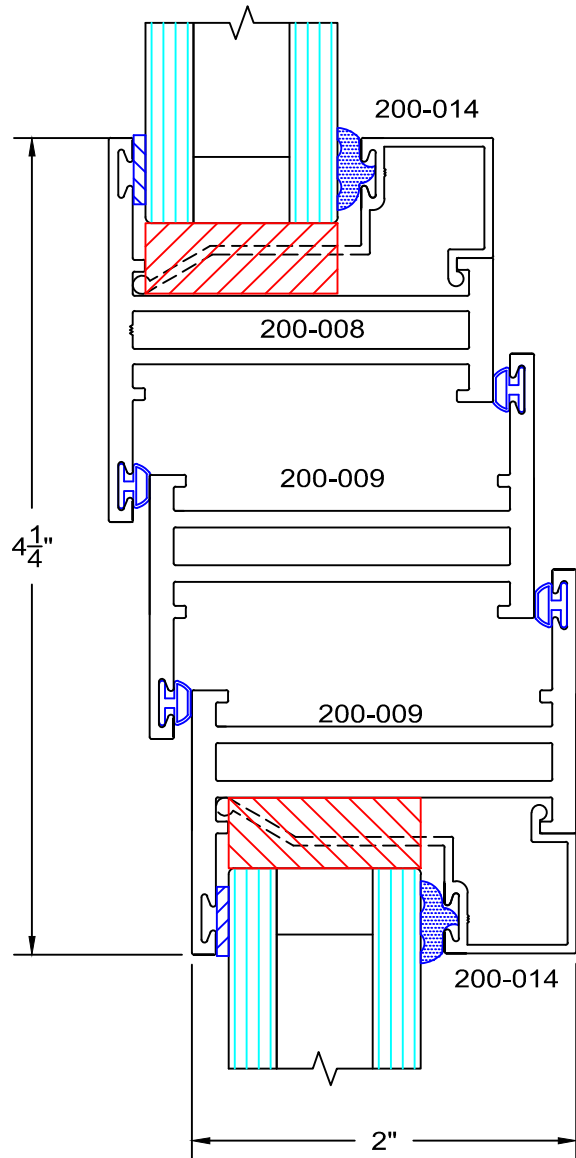

200 Series - equal leg Awning details Inside glazed

full scale

13M

14M

M8

**Service Aluminum
Company, Inc.**

12405 Los Nietos Road #108
Santa Fe Springs, CA 90670
(562) 941-1459
(562) 941-8141 fax

200 Series - equal leg Awning details Inside glazed

full scale

12M

16M

**Service Aluminum
Company, Inc.**

12405 Los Nietos Road #108
Santa Fe Springs, CA 90670
(562) 941-1459
(562) 941-8141 fax

200 Series - equal leg Awning details Inside glazed

full scale

M10