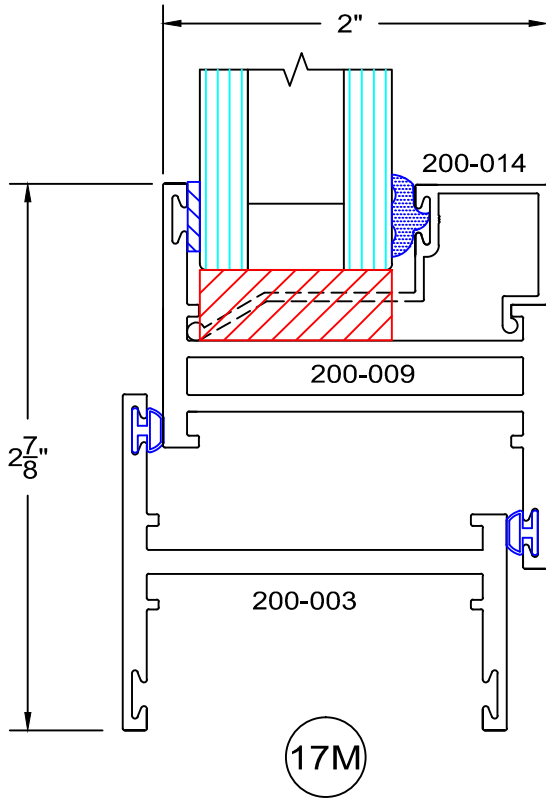

full scale

12M

16M

**Service Aluminum
Company, Inc.**

12405 Los Nietos Road #108
Santa Fe Springs, CA 90670
(562) 941-1459
(562) 941-8141 fax

200 Series - equal leg Awning details Inside glazed

full scale

M10