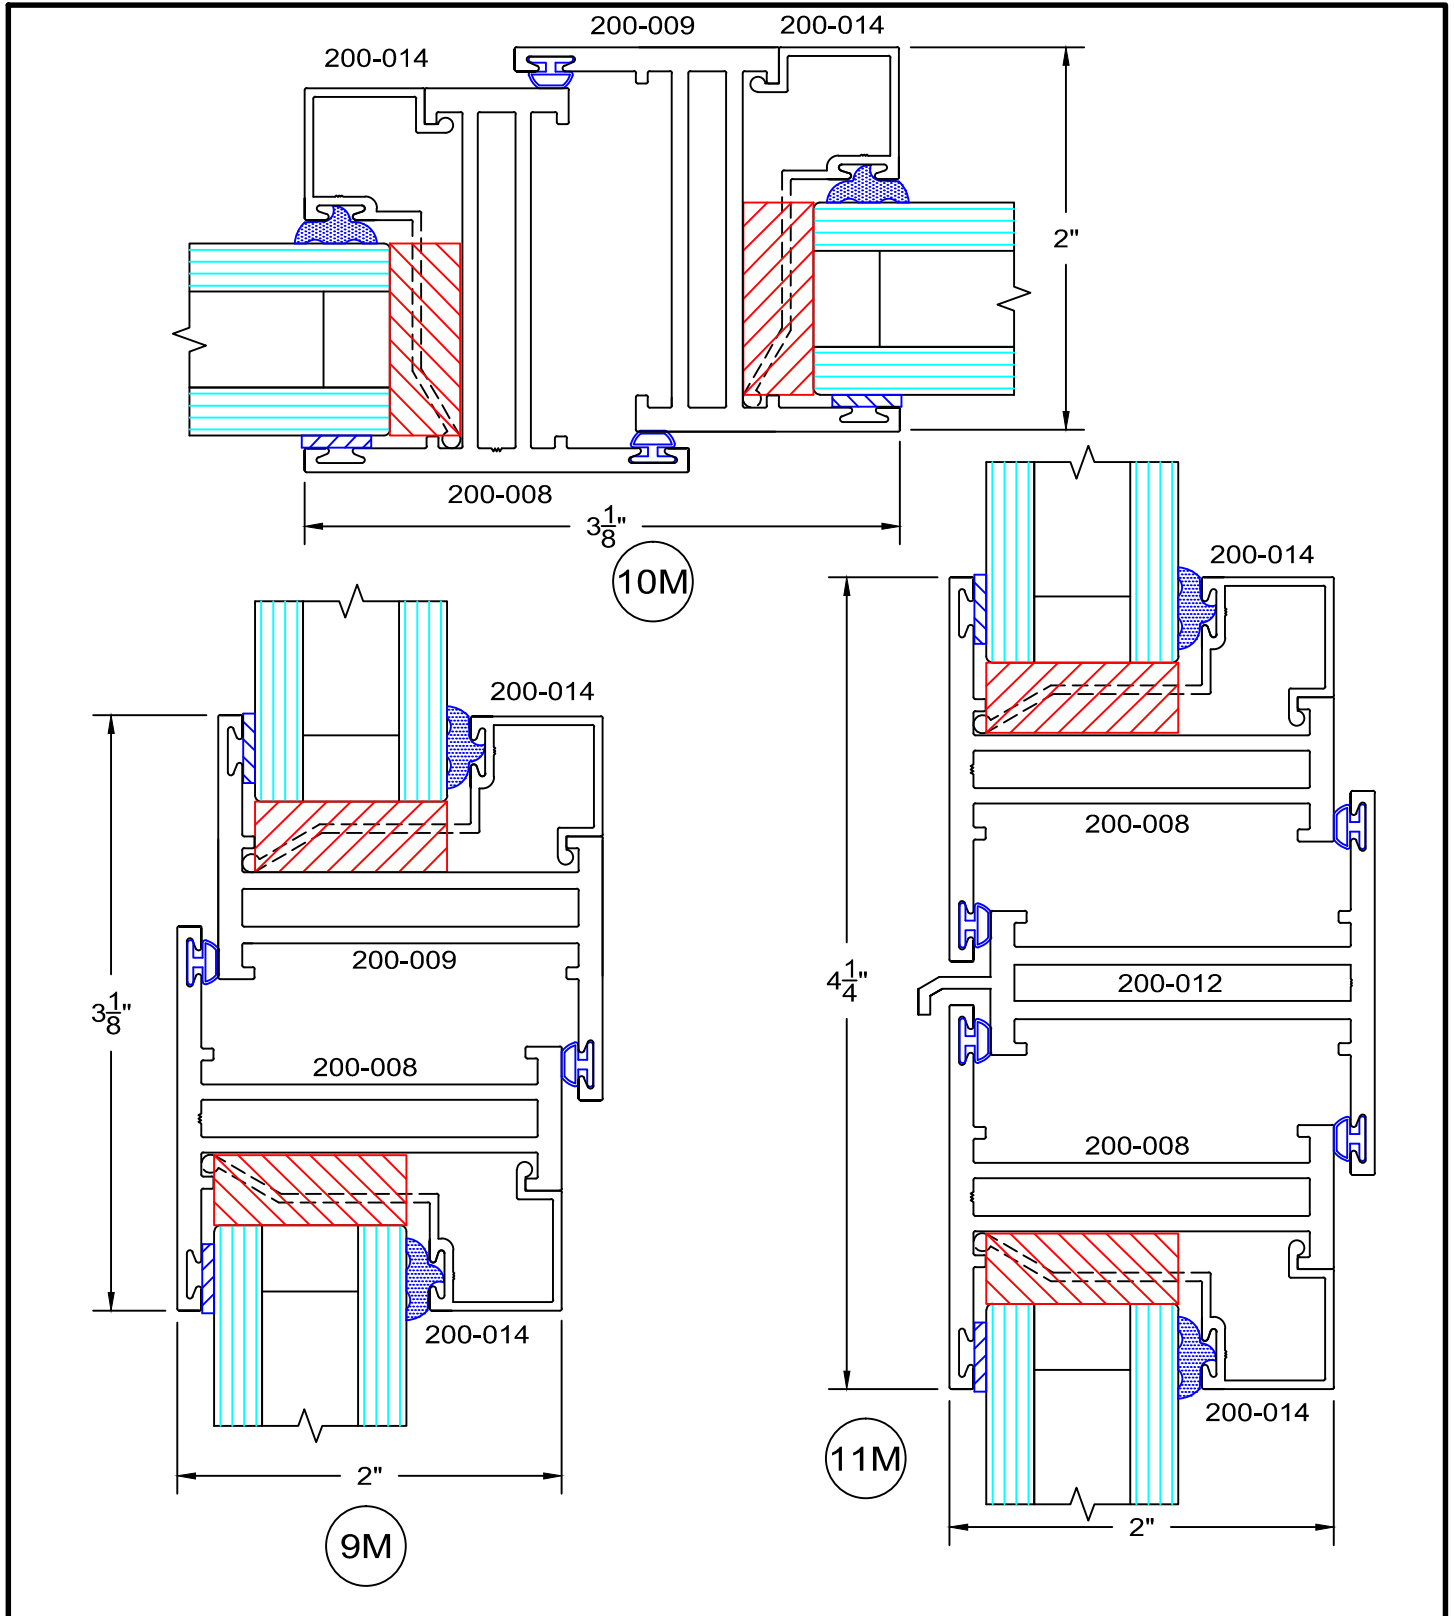

200 Series - equal leg Awning details Inside glazed

full scale

M6

6/24/09

200 Series - equal leg Awning details Inside glazed

full scale

**Service Aluminum
Company, Inc.**

12405 Los Nietos Road #108
Santa Fe Springs, CA 90670
(562) 941-1459
(562) 941-8141 fax

200 Series - equal leg Awning details Inside glazed

full scale

13M

14M

M8

**Service Aluminum
Company, Inc.**

12405 Los Nietos Road #108
Santa Fe Springs, CA 90670
(562) 941-1459
(562) 941-8141 fax

200 Series - equal leg Awning details Inside glazed