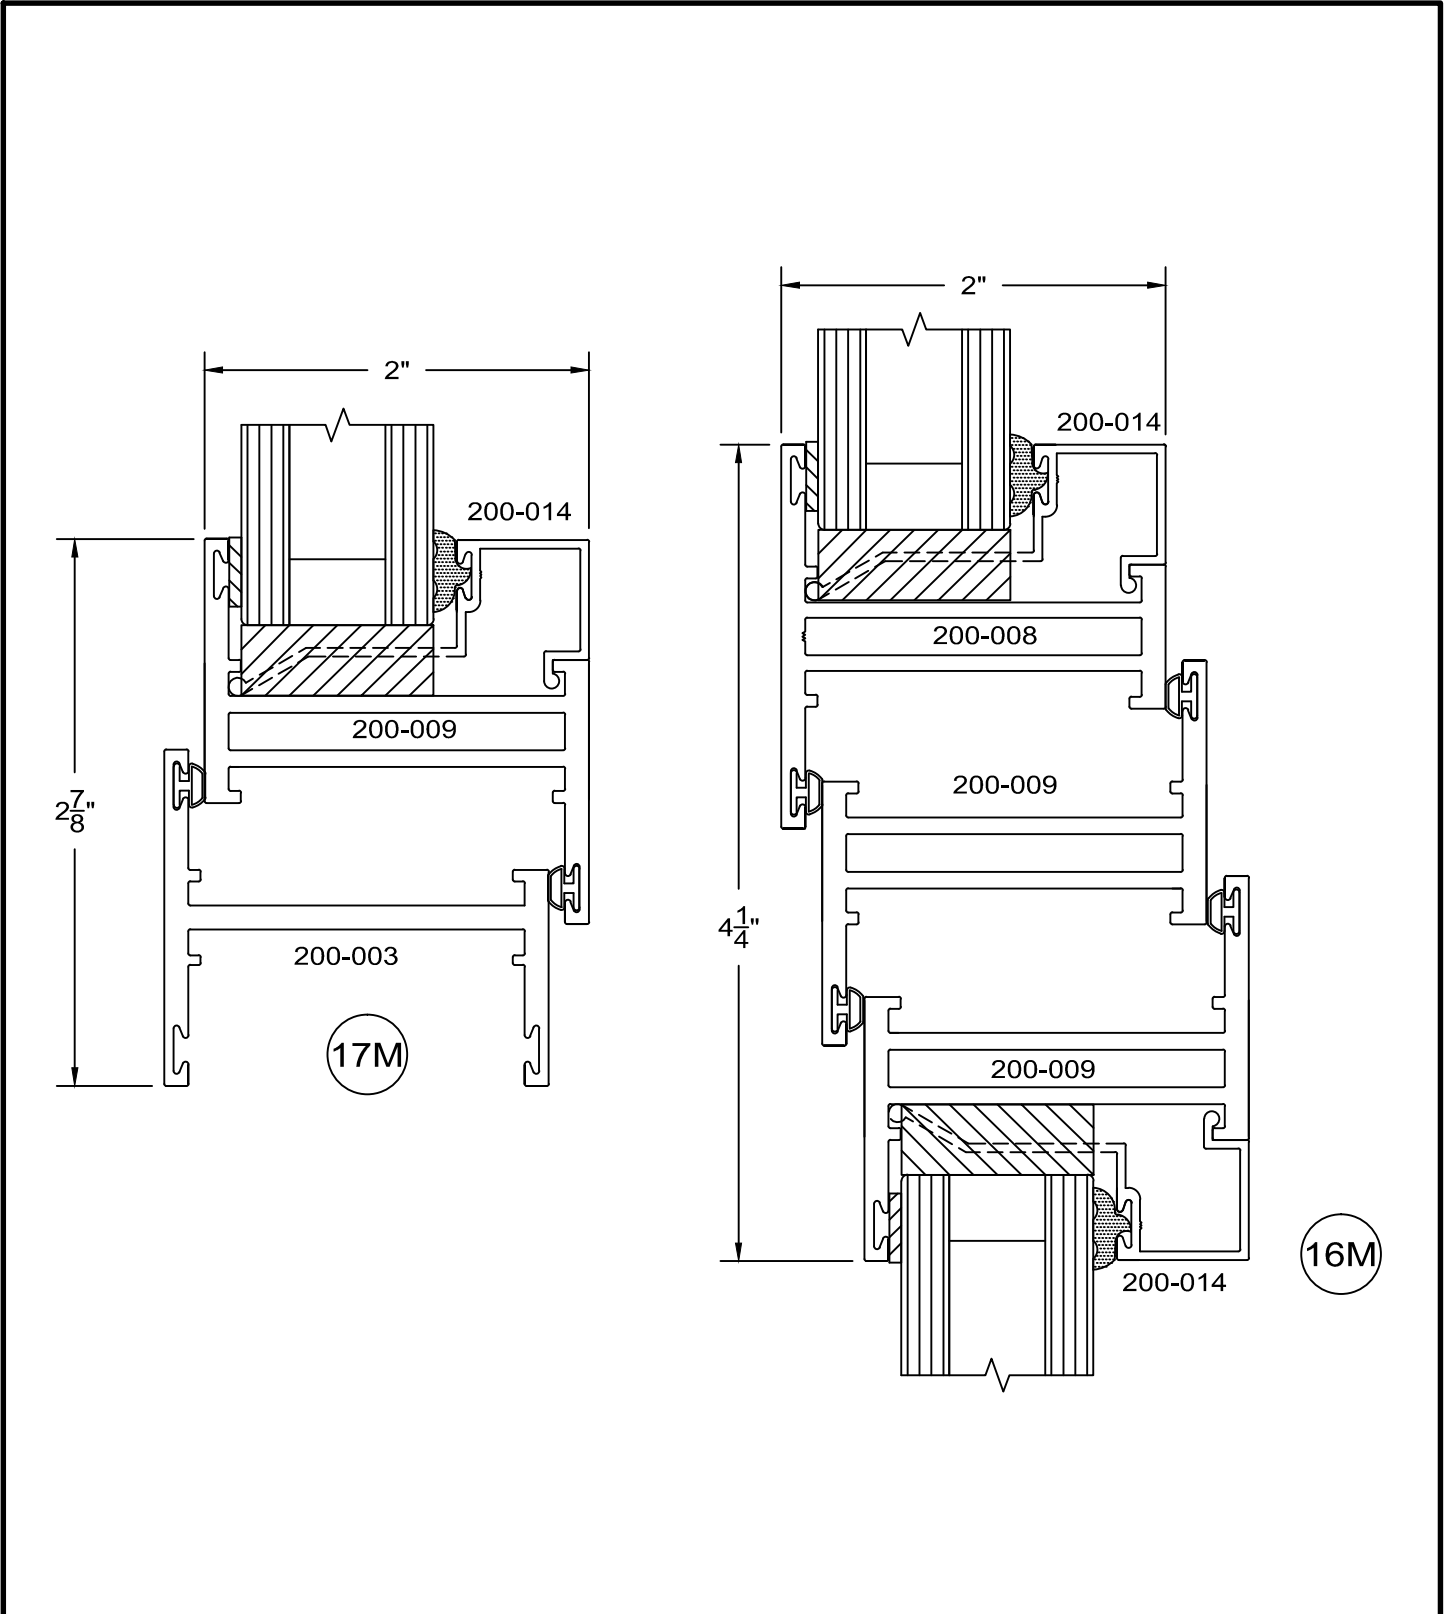

M22

6/24/09

**Service Aluminum
Company, Inc.**

12405 Los Nietos Road #108
Santa Fe Springs, CA 90670
(562) 941-1459
(562) 941-8141 fax

200 Series - equal leg Casement details Inside glazed

full scale

M23

6/24/09