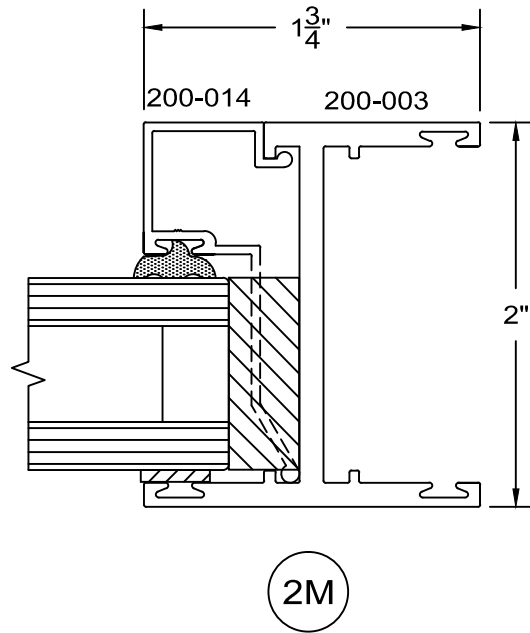

**Service Aluminum
Company, Inc.**

12405 Los Nietos Road #108
Santa Fe Springs, CA 90670
(562) 941-1459
(562) 941-8141 fax

200 Series - equal leg Casement details Inside glazed

full scale

M19

6/24/09