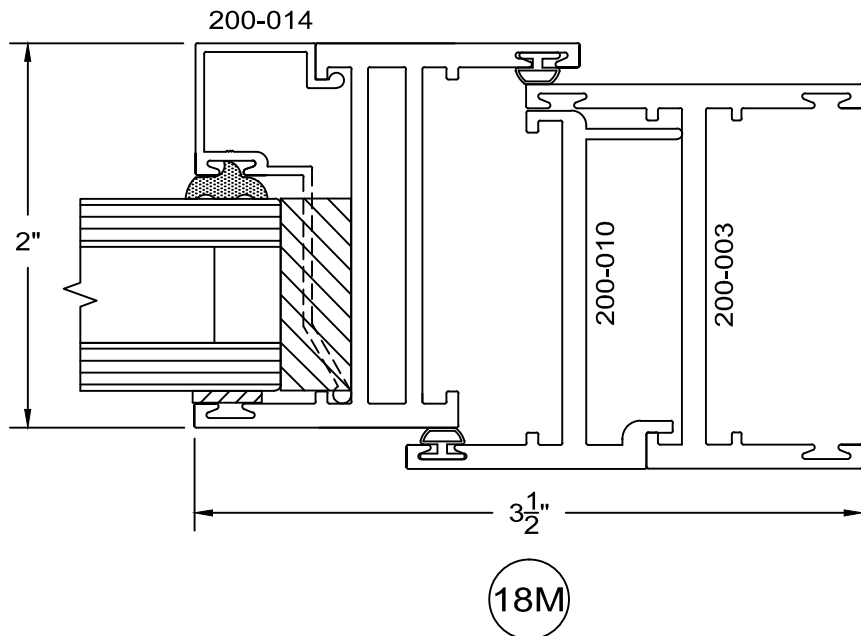

full scale

M21

6/24/09

**Service Aluminum
Company, Inc.**

12405 Los Nietos Road #108
Santa Fe Springs, CA 90670
(562) 941-1459
(562) 941-8141 fax

200 Series - equal leg Casement details Inside glazed

full scale