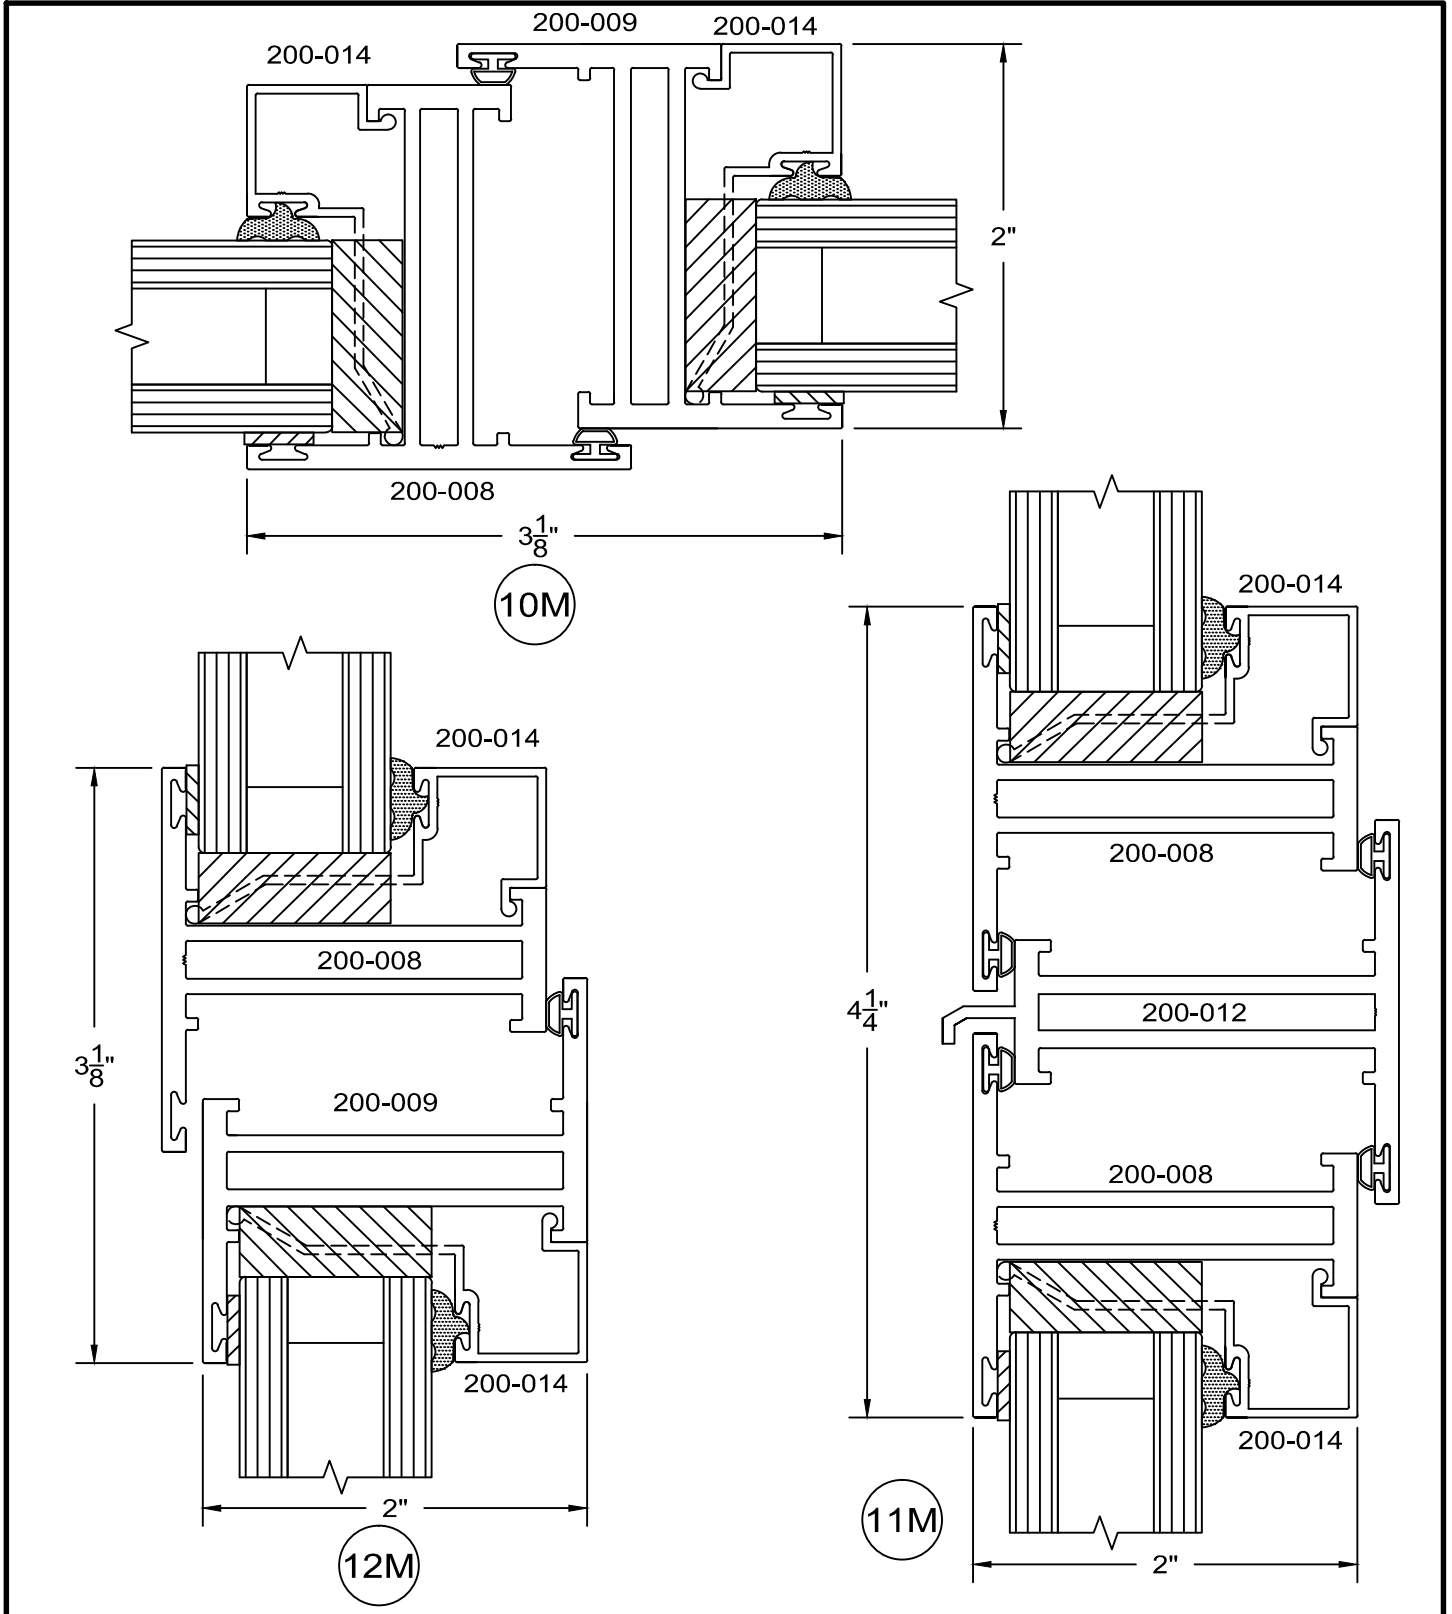

**Service Aluminum
Company, Inc.**

12405 Los Nietos Road #108
Santa Fe Springs, CA 90670
(562) 941-1459
(562) 941-8141 fax

200 Series - equal leg Casement details Inside glazed

full scale

M21

6/24/09