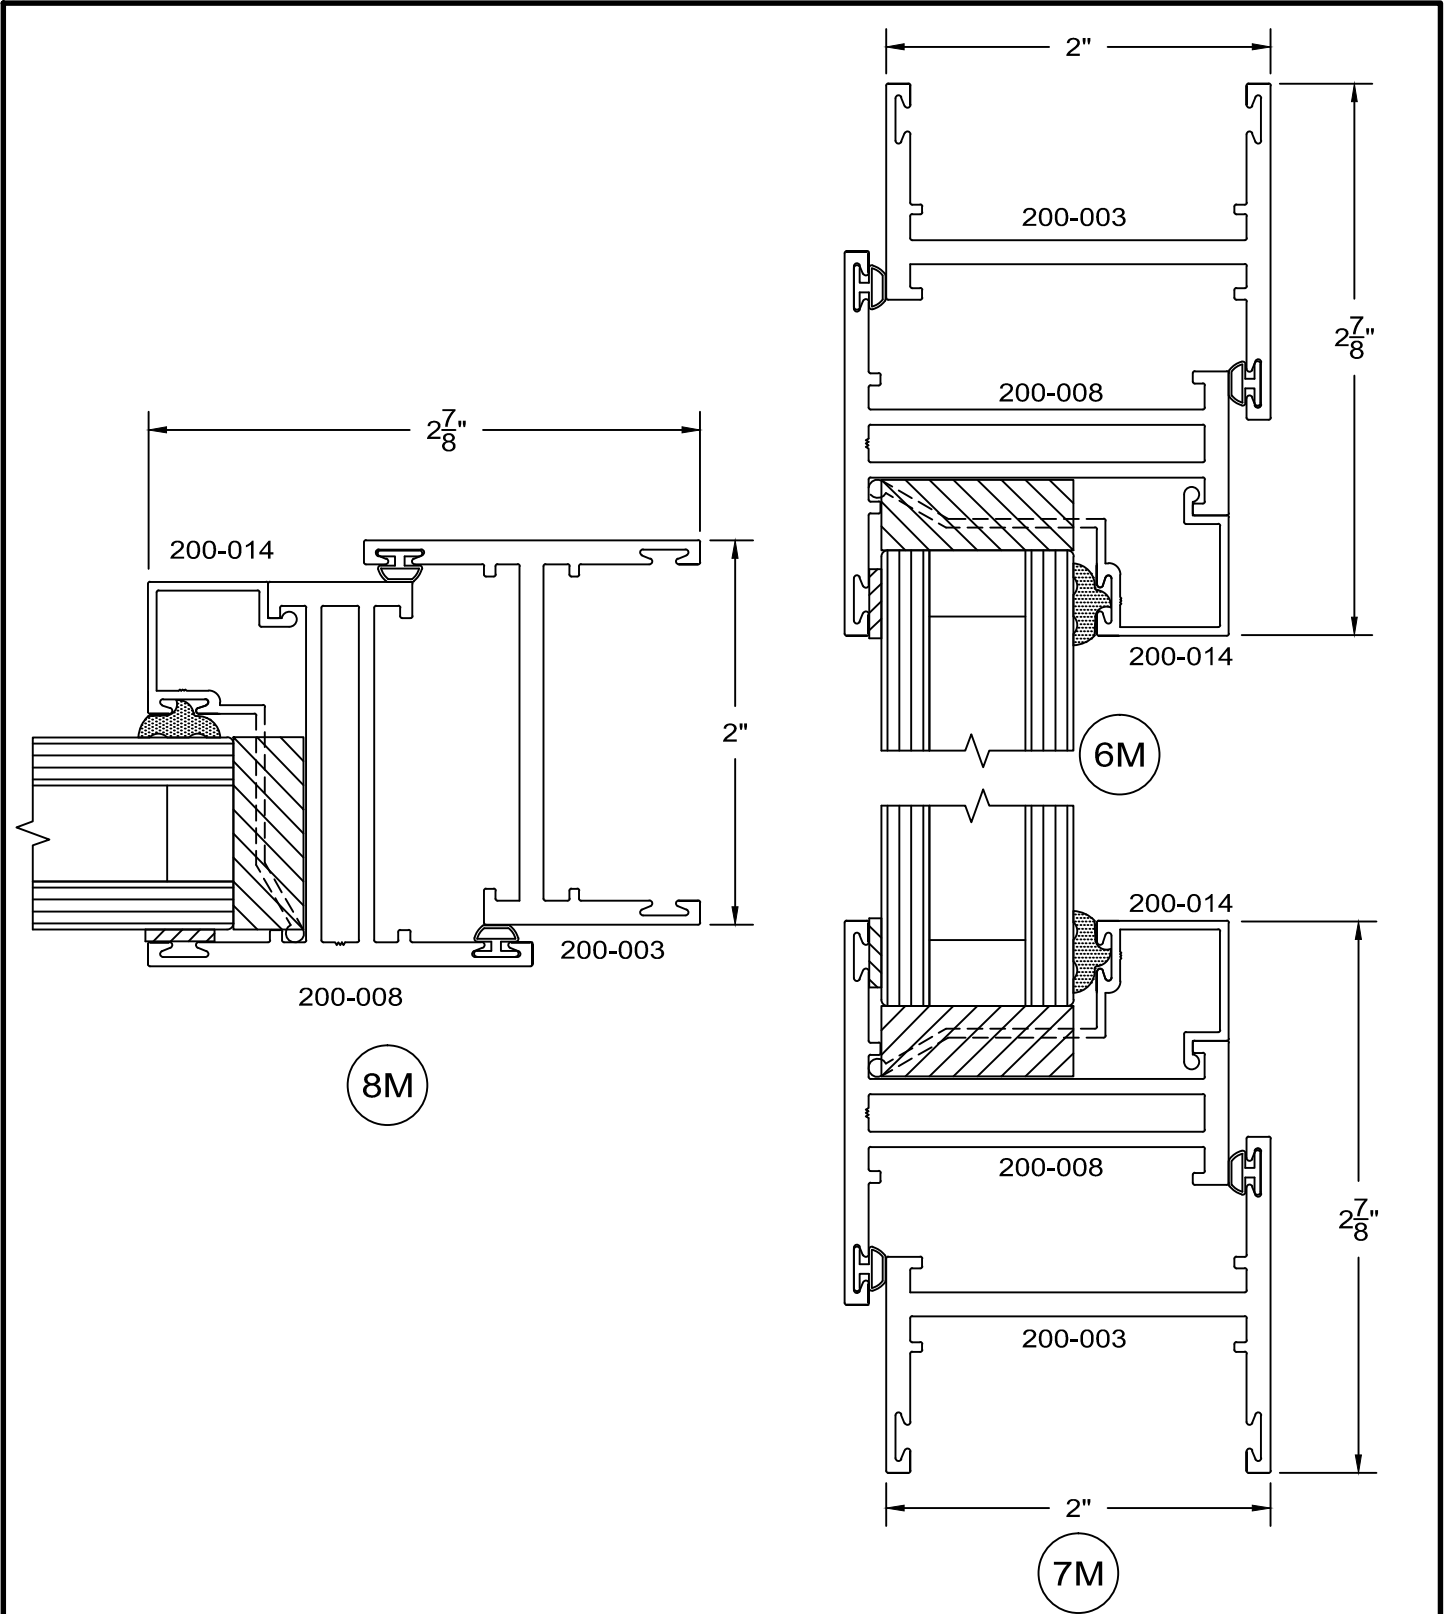

200 Series - equal leg Casement details Inside glazed

full scale

M20

6/24/09

**Service Aluminum
Company, Inc.**

12405 Los Nietos Road #108
Santa Fe Springs, CA 90670
(562) 941-1459
(562) 941-8141 fax

200 Series - equal leg Casement details Inside glazed