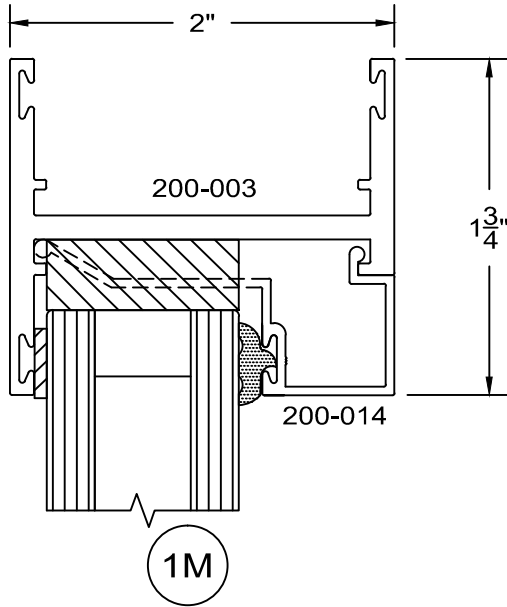

**Service Aluminum
Company, Inc.**

12405 Los Nietos Road #108
Santa Fe Springs, CA 90670
(562) 941-1459
(562) 941-8141 fax

200 Series - equal leg Casement details Inside glazed

full scale

M19

6/24/09