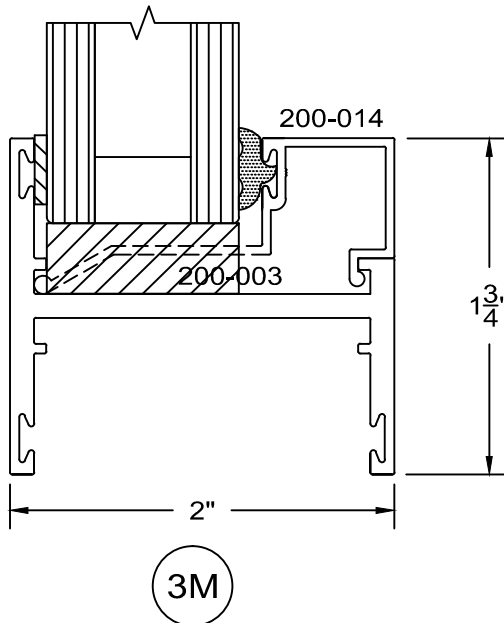

**Service Aluminum
Company, Inc.**

12405 Los Nietos Road #108
Santa Fe Springs, CA 90670
(562) 941-1459
(562) 941-8141 fax

200 Series - equal leg Casement details Inside glazed

full scale

M19

6/24/09