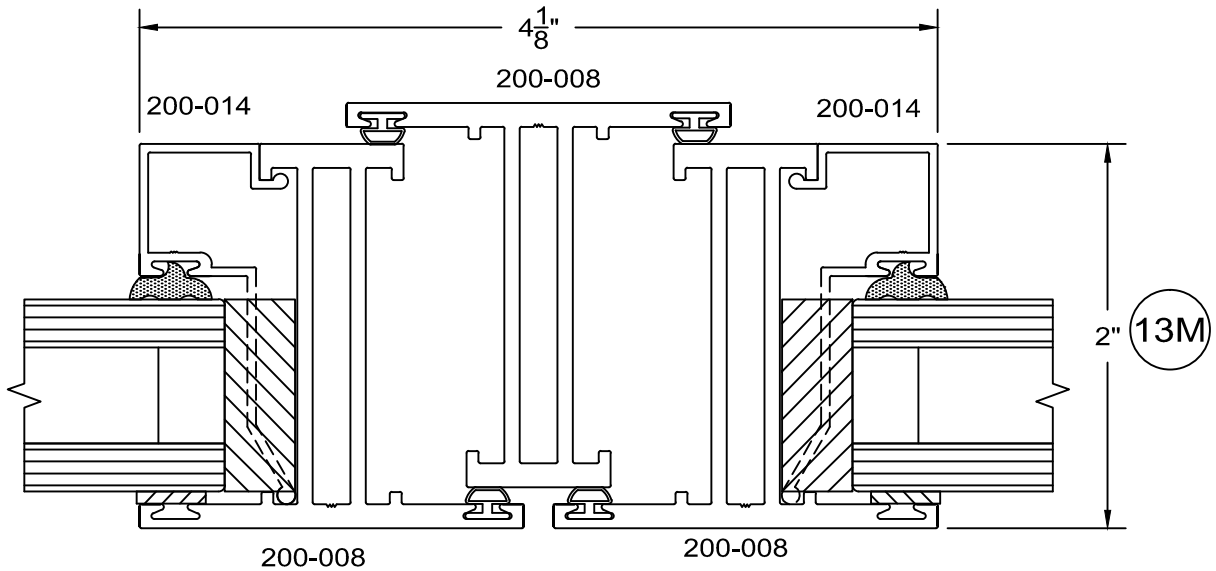

full scale

M21

6/24/09

**Service Aluminum
Company, Inc.**

12405 Los Nietos Road #108
Santa Fe Springs, CA 90670
(562) 941-1459
(562) 941-8141 fax

200 Series - equal leg Casement details Inside glazed

full scale