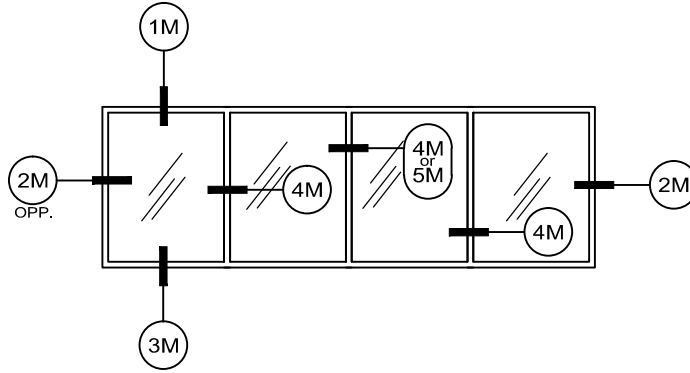

**Service Aluminum
Company, Inc.**

12405 Los Nietos Road #108
Santa Fe Springs, CA 90670
(562) 941-1459
(562) 941-8141 fax

200 Series - equal leg Fixed elevations Inside glazed