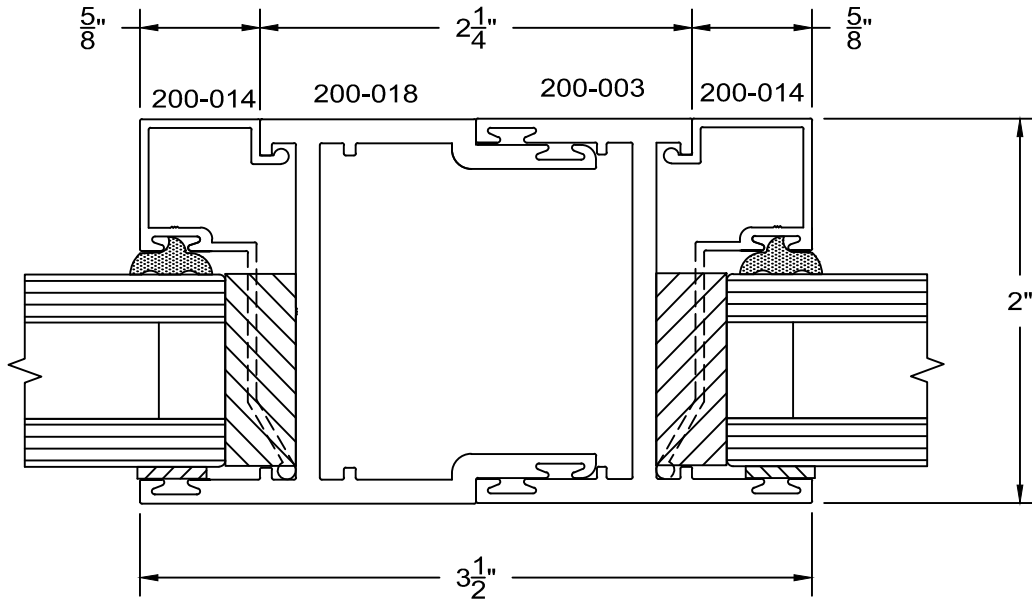

12405 Los Nietos Road #108
Santa Fe Springs, CA 90670
(562) 941-1459
(562) 941-8141 fax

200 Series - equal leg Fixed details Inside glazed

full scale

M2

6/24/09

**Service Aluminum
Company, Inc.**

12405 Los Nietos Road #108
Santa Fe Springs, CA 90670
(562) 941-1459
(562) 941-8141 fax

200 Series - equal leg Fixed details Inside glazed

full scale

5M

15M

M3