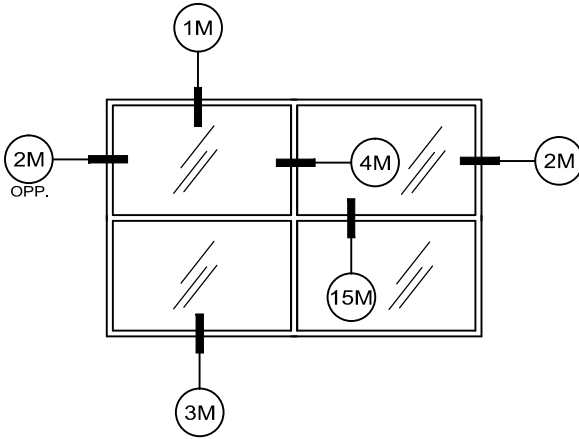

**Service Aluminum
Company, Inc.**

12405 Los Nietos Road #108
Santa Fe Springs, CA 90670
(562) 941-1459
(562) 941-8141 fax

200 Series - equal leg Fixed elevations Inside glazed