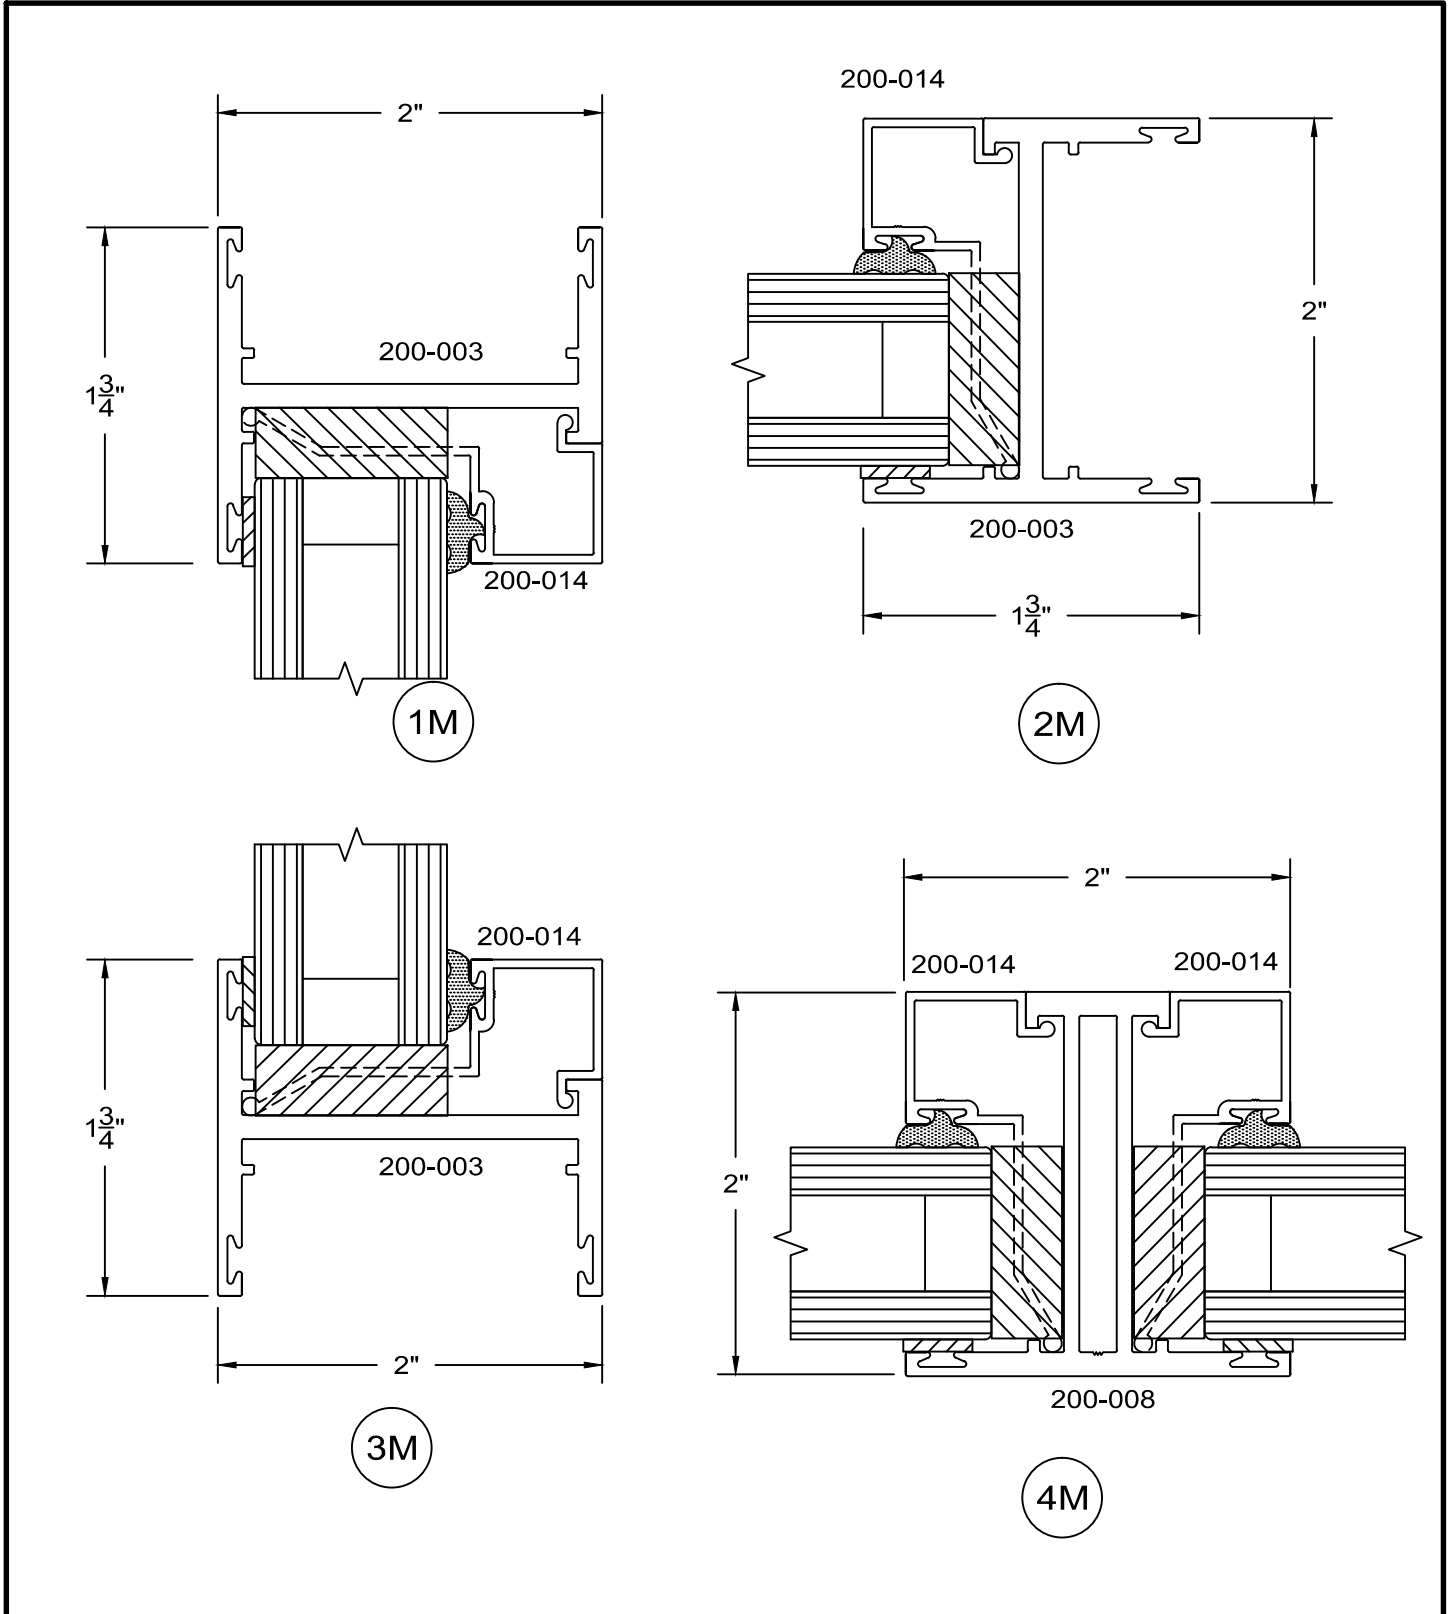

**Service Aluminum
Company, Inc.**

12405 Los Nietos Road #108
Santa Fe Springs, CA 90670
(562) 941-1459
(562) 941-8141 fax

200 Series - equal leg Fixed elevations Inside glazed

**Service Aluminum
Company, Inc.**

12405 Los Nietos Road #108
Santa Fe Springs, CA 90670
(562) 941-1459
(562) 941-8141 fax

200 Series - equal leg Fixed details Inside glazed

full scale

M2

6/24/09

**Service Aluminum
Company, Inc.**

12405 Los Nietos Road #108
Santa Fe Springs, CA 90670
(562) 941-1459
(562) 941-8141 fax

200 Series - equal leg Fixed details Inside glazed

full scale

5M

15M

M3