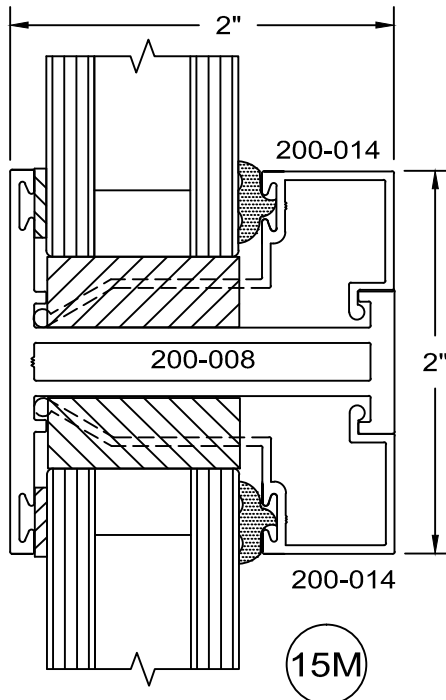

12405 Los Nietos Road #108
Santa Fe Springs, CA 90670
(562) 941-1459
(562) 941-8141 fax

200 Series - equal leg Fixed details Inside glazed

full scale

M2

6/24/09

**Service Aluminum
Company, Inc.**

12405 Los Nietos Road #108
Santa Fe Springs, CA 90670
(562) 941-1459
(562) 941-8141 fax

200 Series - equal leg Fixed details Inside glazed

full scale

5M

15M

M3