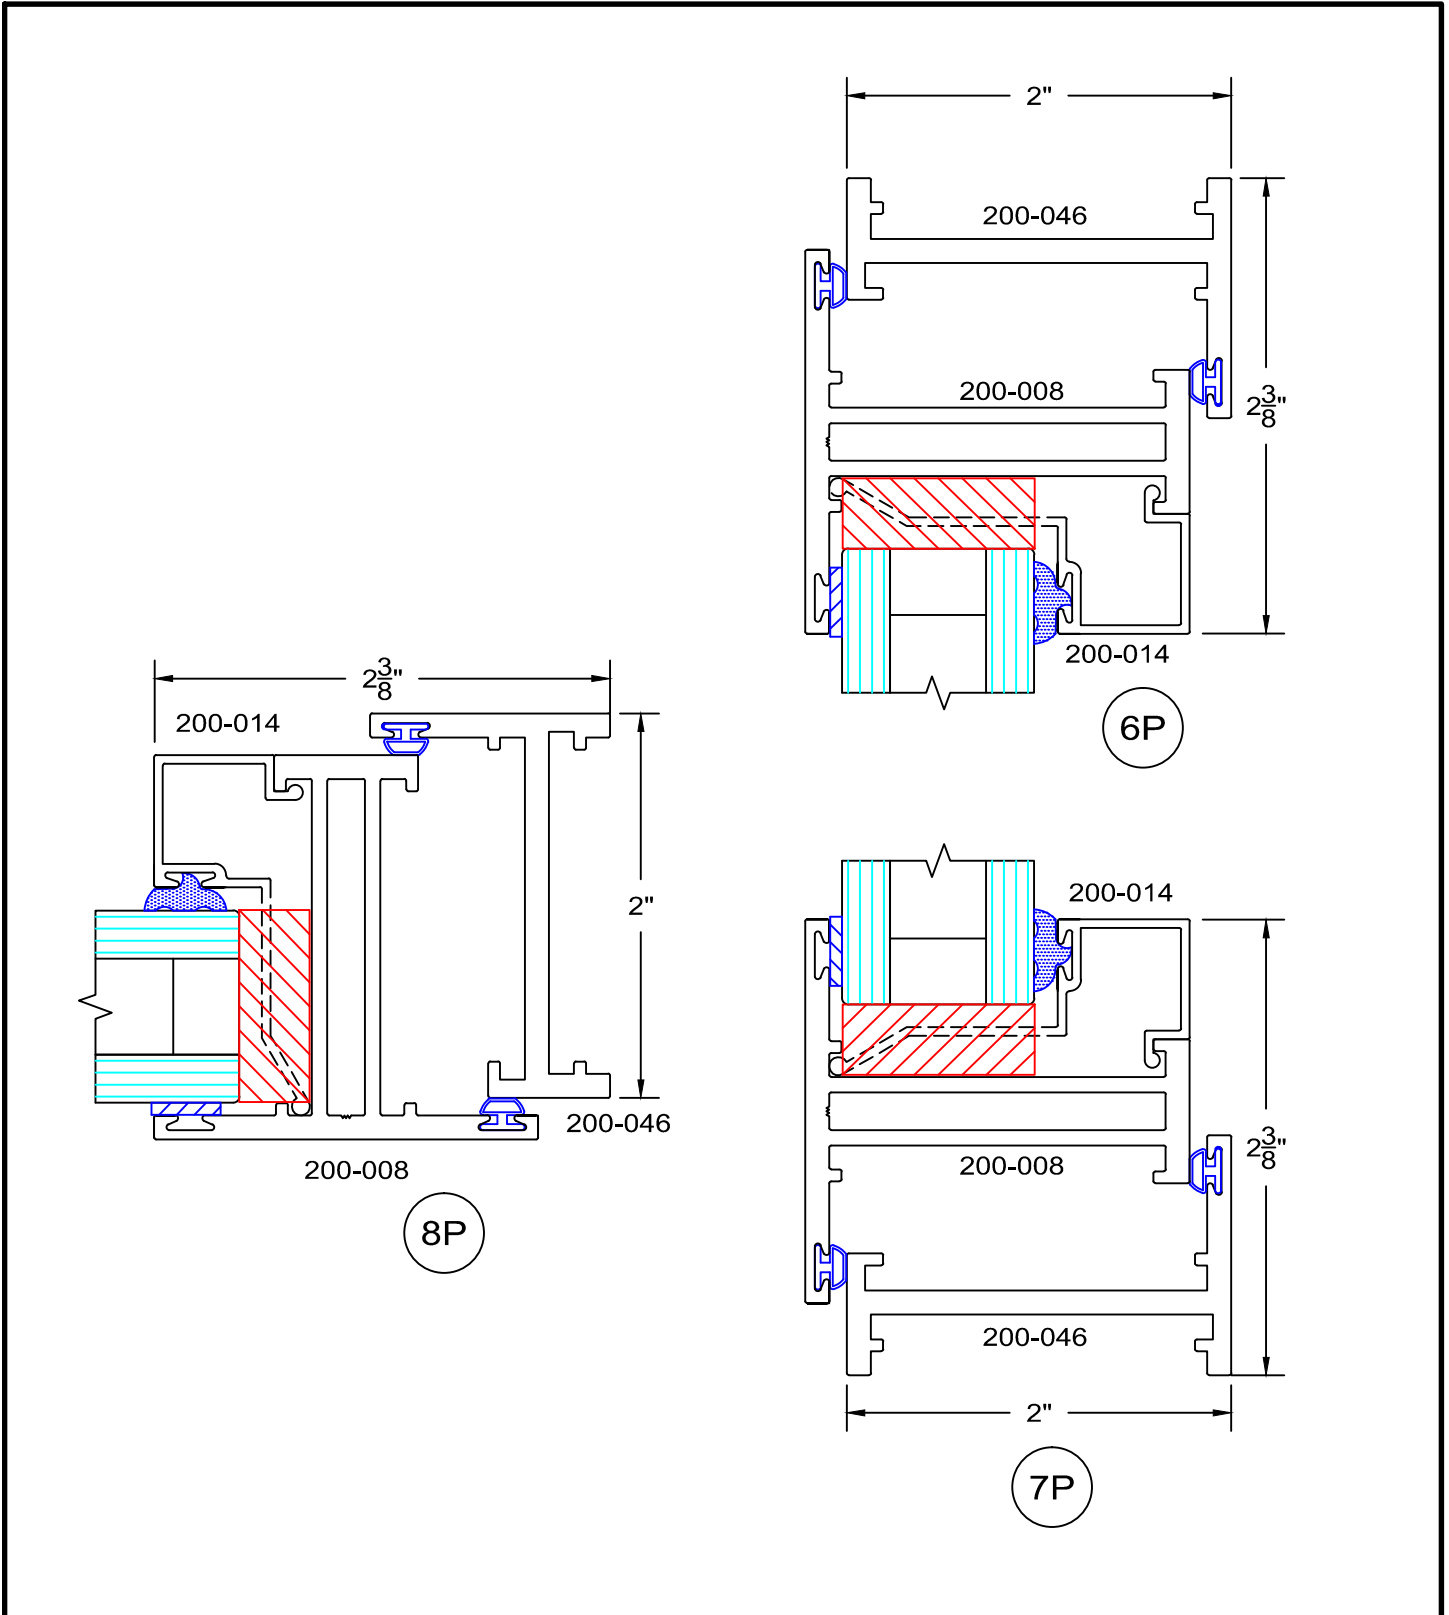

200 Series - short equal leg Awning elevations Inside glazed

200 Series - short equal leg Awning details Inside glazed

full scale

1P

2P

3P

200 Series - short equal leg Awning details Inside glazed

full scale

200 Series - short equal leg Awning details Inside glazed

full scale

200 Series - short equal leg Awning details Inside glazed

full scale

200 Series - short equal leg Awning details Inside glazed

full scale

200 Series - short equal leg Awning details Inside glazed

full scale

17P

15P

18P

200 Series - short equal leg Awning details Inside glazed

full scale

27P

26P

28P