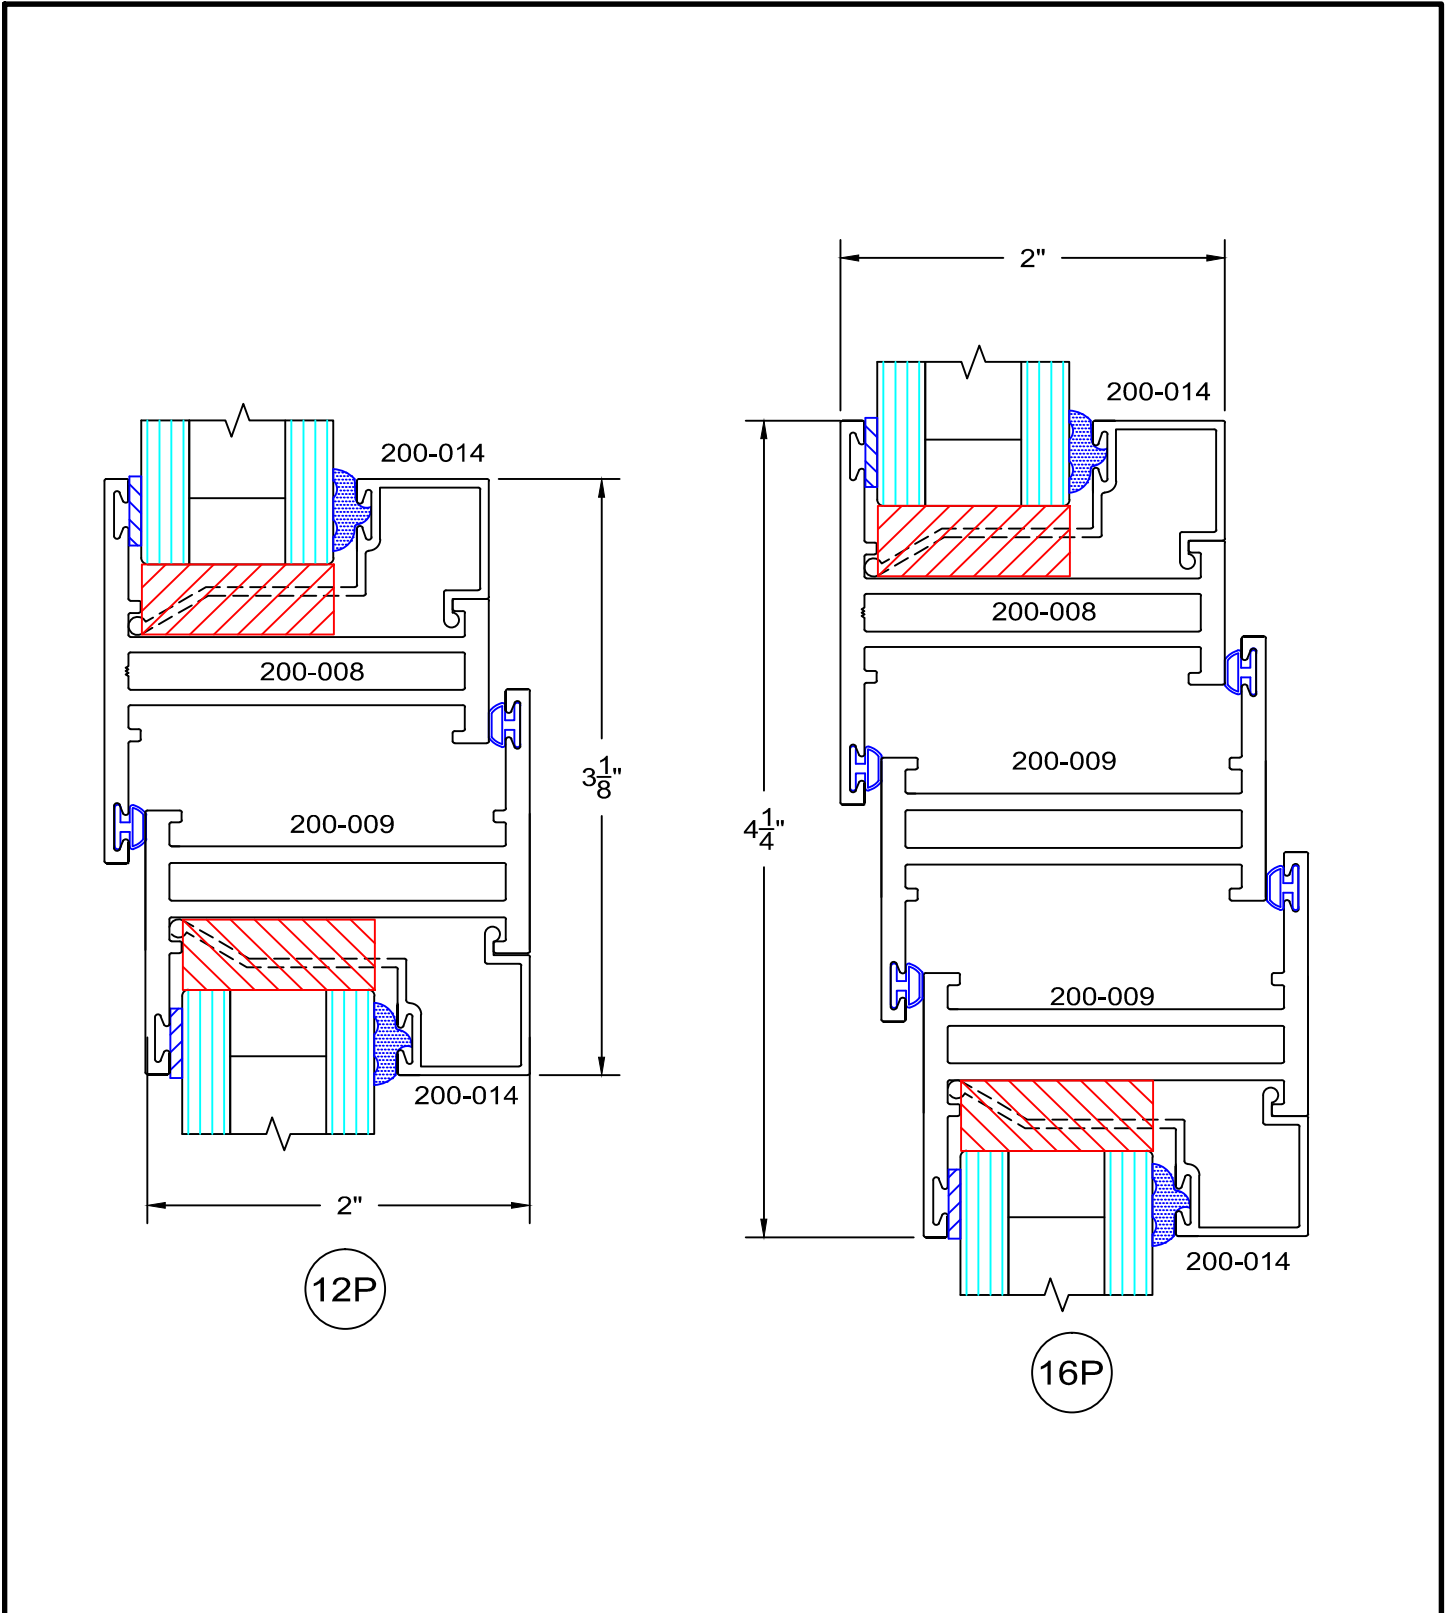

200 Series - short equal leg Awning elevations Inside glazed

200 Series - short equal leg Awning details Inside glazed

full scale

1P

2P

3P

200 Series - short equal leg Awning details Inside glazed

full scale

200 Series - short equal leg Awning details Inside glazed

full scale

200 Series - short equal leg Awning details Inside glazed

full scale

200 Series - short equal leg Awning details Inside glazed

full scale

200 Series - short equal leg Awning details Inside glazed

full scale

17P

15P

18P

200 Series - short equal leg Awning details Inside glazed

full scale

27P