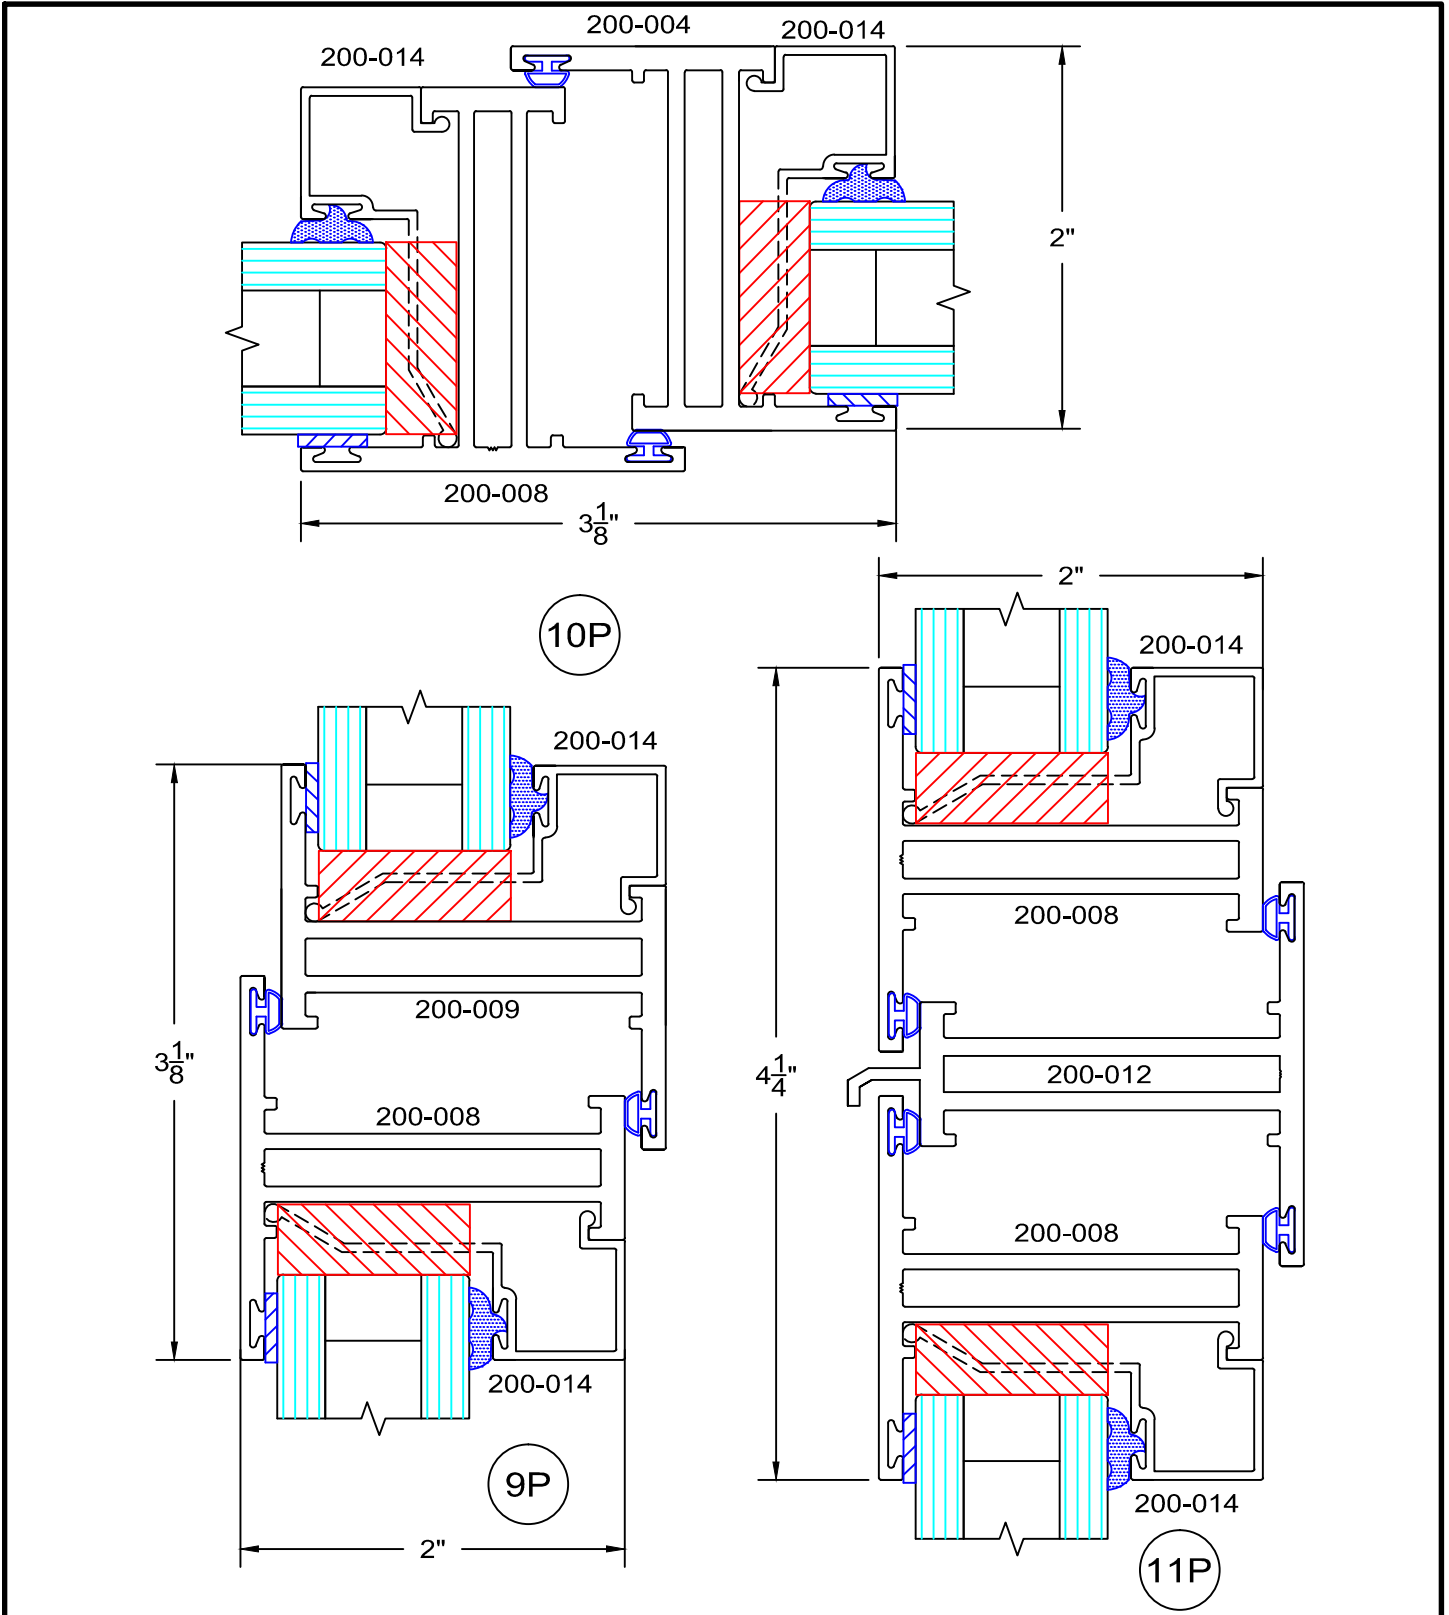

200 Series - short equal leg Awning elevations Inside glazed

200 Series - short equal leg Awning details Inside glazed

full scale

1P

2P

3P

200 Series - short equal leg Awning details Inside glazed

full scale

200 Series - short equal leg Awning details Inside glazed

full scale

200 Series - short equal leg Awning details Inside glazed

full scale

200 Series - short equal leg Awning details Inside glazed

full scale

200 Series - short equal leg Awning details Inside glazed

full scale

17P

15P

18P

200 Series - short equal leg Awning details Inside glazed

full scale

27P

26P

28P