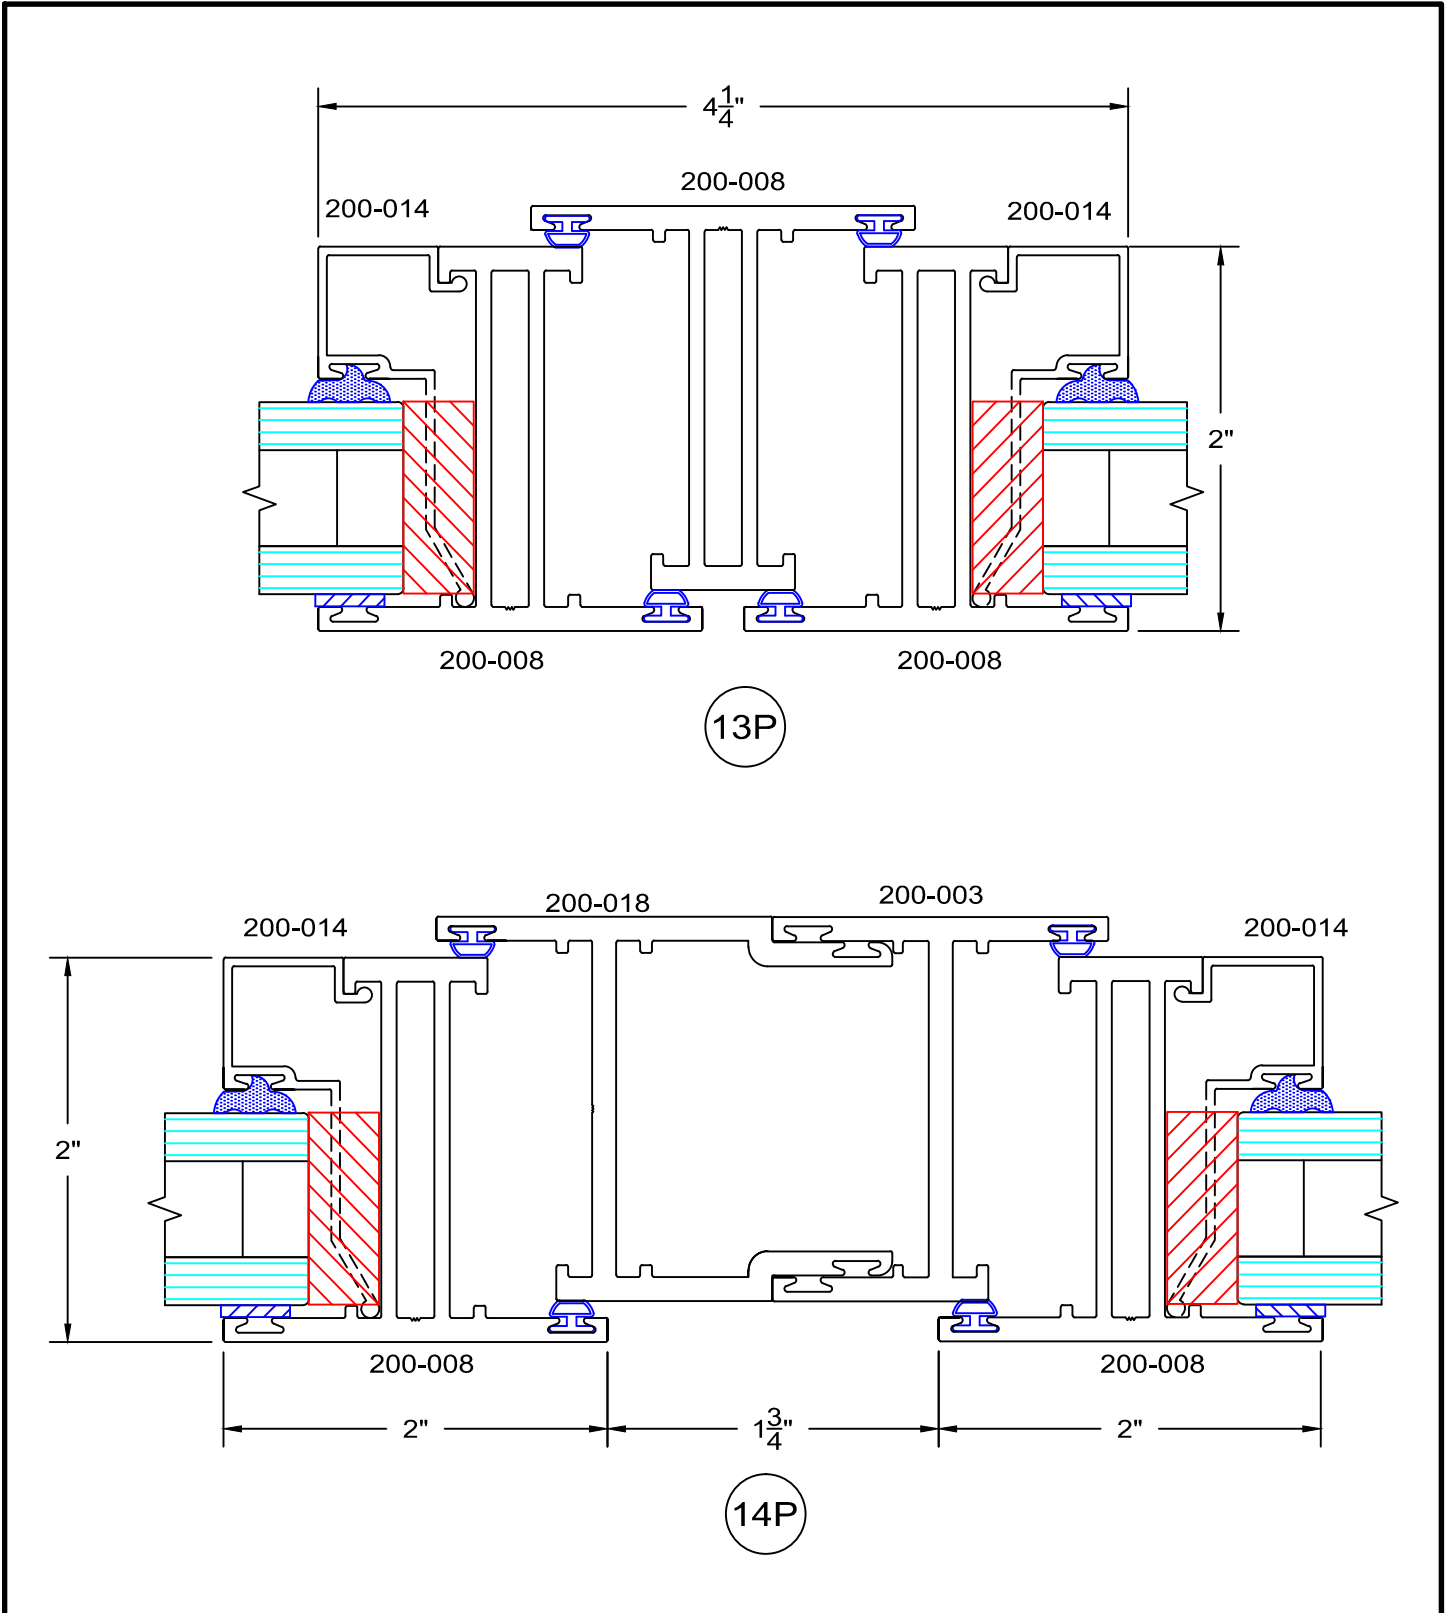

200 Series - short equal leg Awning elevations Inside glazed

200 Series - short equal leg Awning details Inside glazed

full scale

1P

2P

3P

200 Series - short equal leg Awning details Inside glazed

full scale

200 Series - short equal leg Awning details Inside glazed

full scale

200 Series - short equal leg Awning details Inside glazed

full scale

200 Series - short equal leg Awning details Inside glazed

full scale

200 Series - short equal leg Awning details Inside glazed

full scale

17P

15P

18P

200 Series - short equal leg Awning details Inside glazed

full scale

27P

26P

28P