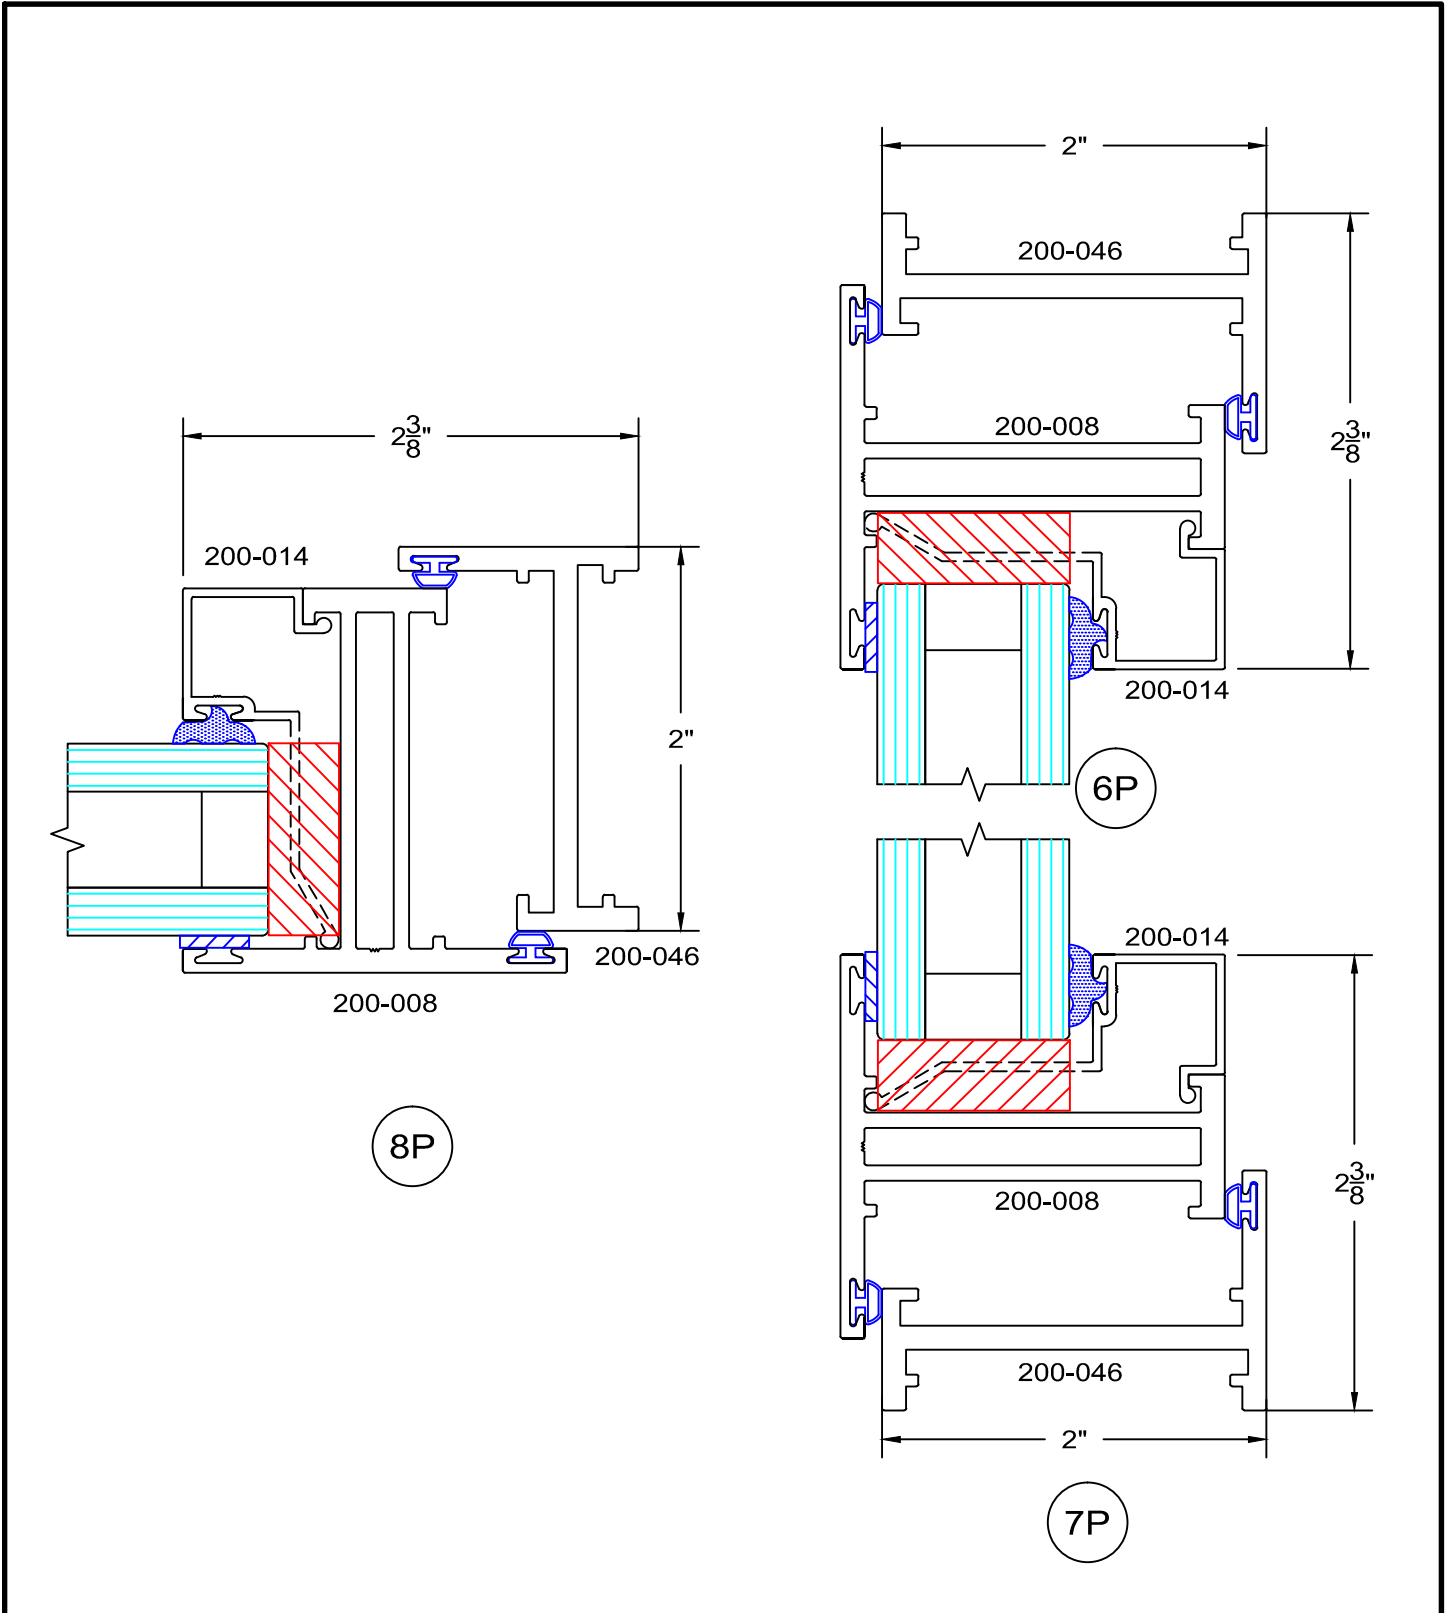

200 Series - short equal leg Casement elevations Inside glazed

200 Series - short equal leg Casement details Inside glazed

full scale

200 Series - short equal leg Casement details Inside glazed

full scale

200 Series - short equal leg Casement details Inside glazed

full scale

200 Series - short equal leg Casement details Inside glazed

full scale

200 Series - short equal leg Casement details Inside glazed

full scale

200 Series - short equal leg Casement details Inside glazed

full scale