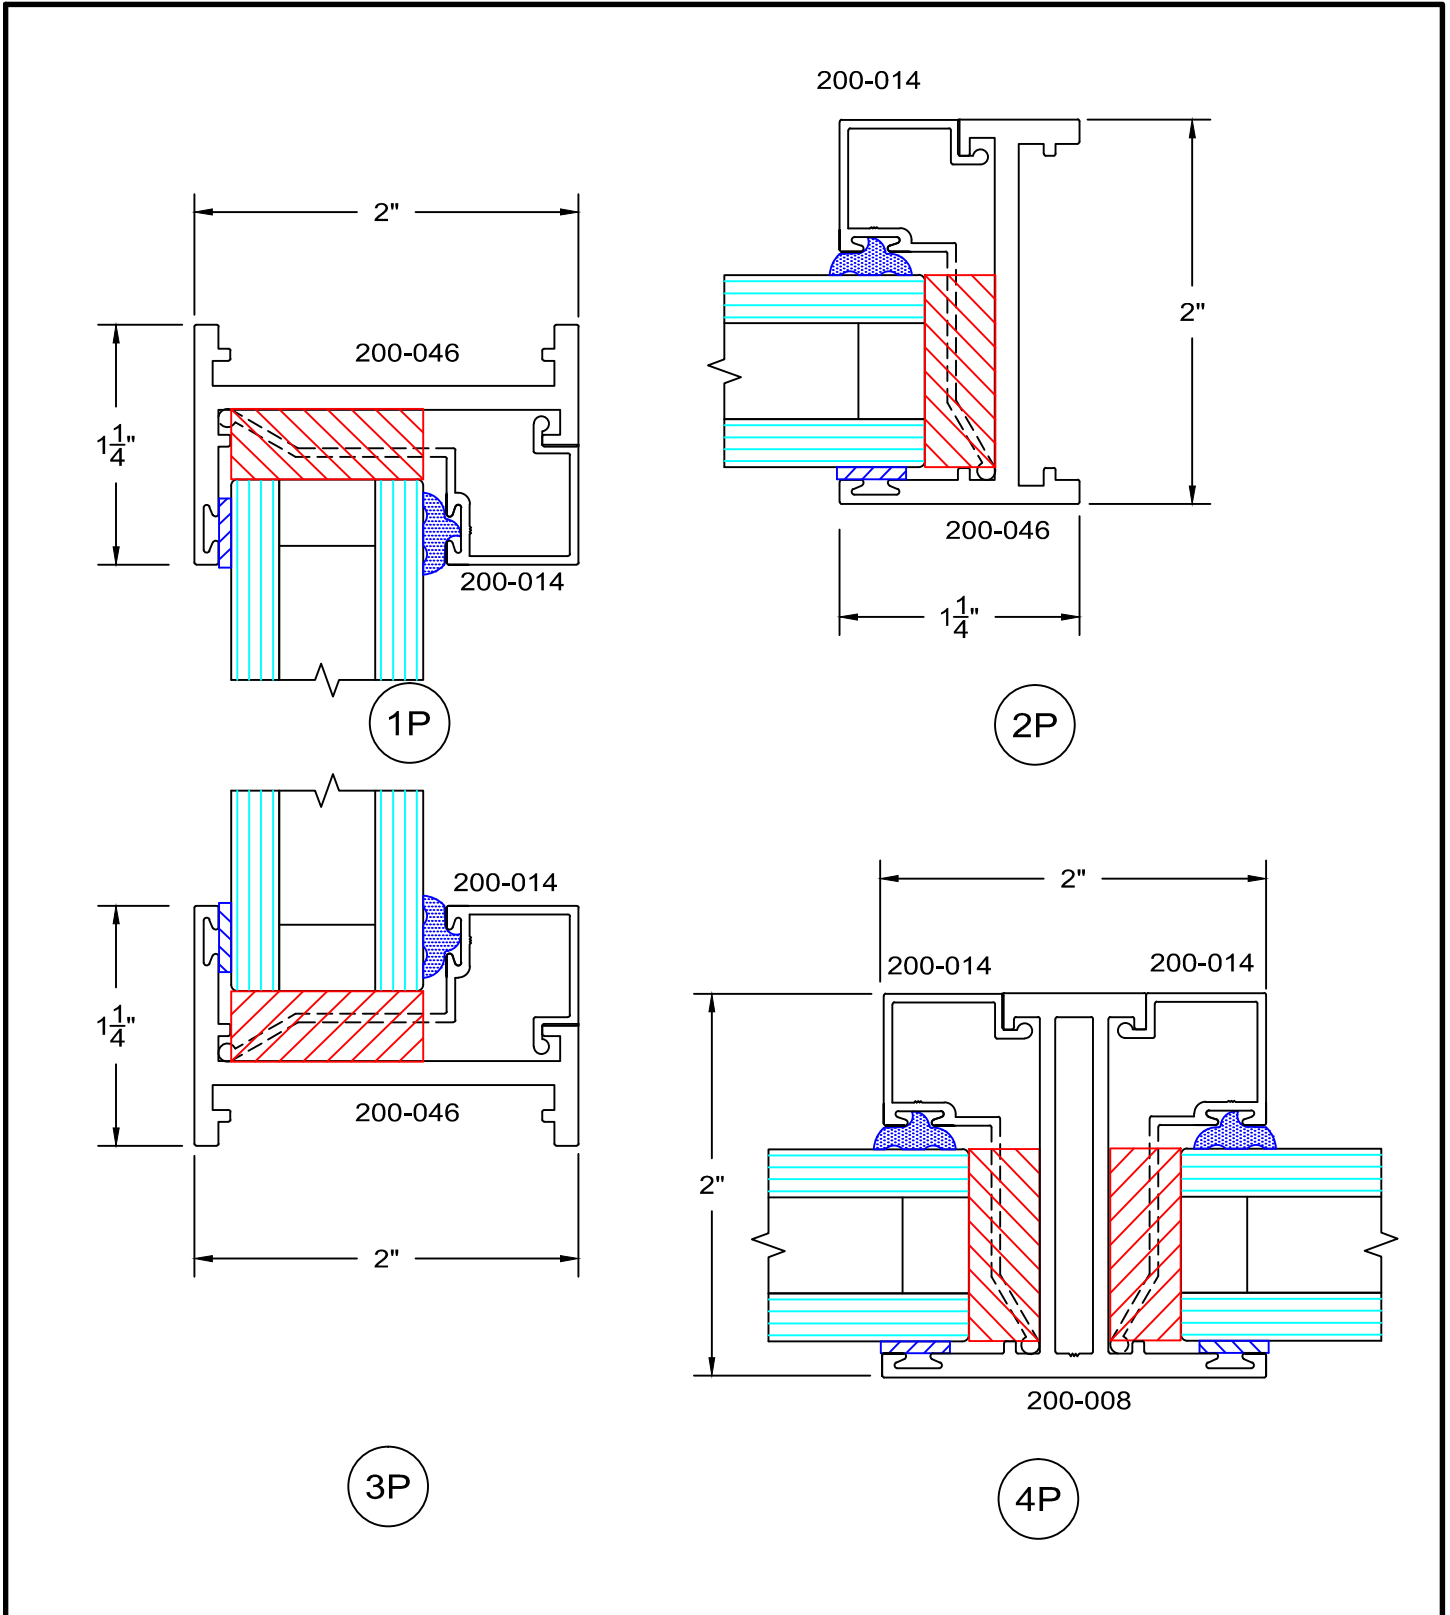

200 Series - short equal leg Fixed elevations Inside glazed

200 Series - short equal leg Fixed details Inside glazed

full scale

200 Series - short equal leg Fixed details Inside glazed

full scale

5P

15P