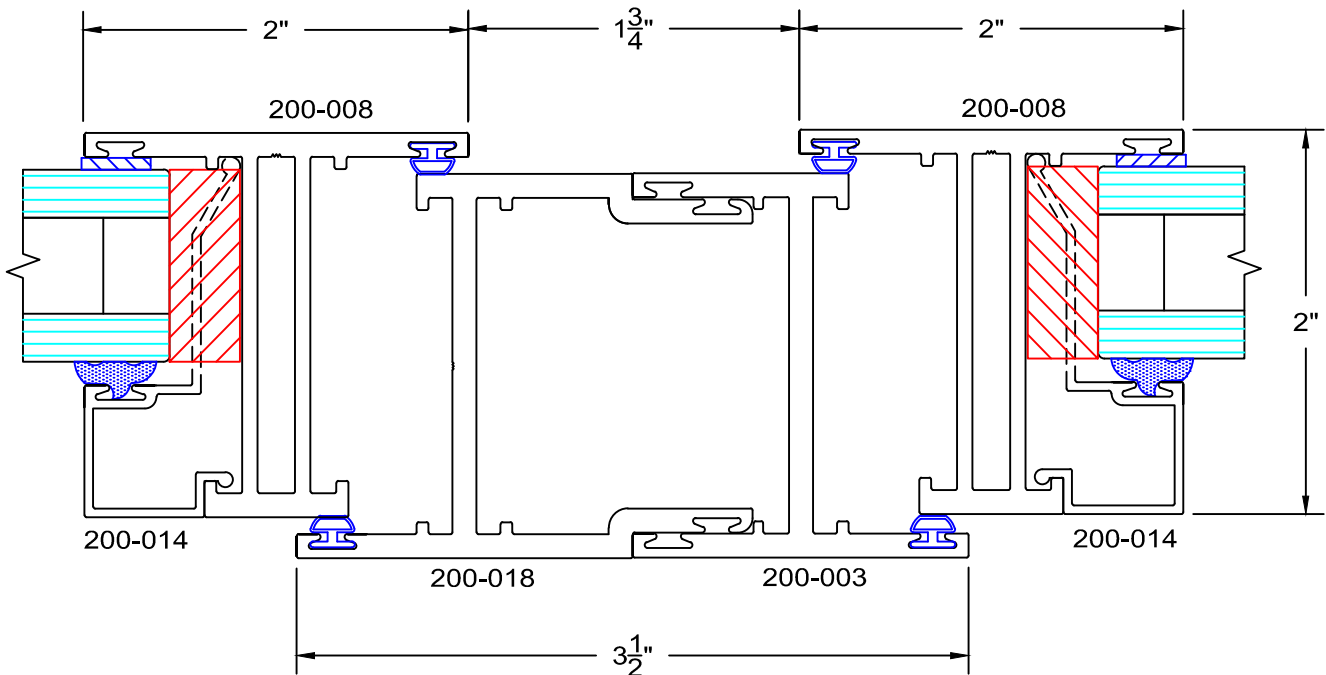

full scale

200 Series - nail on Hopper details Outside glazed

full scale

23Q

24Q