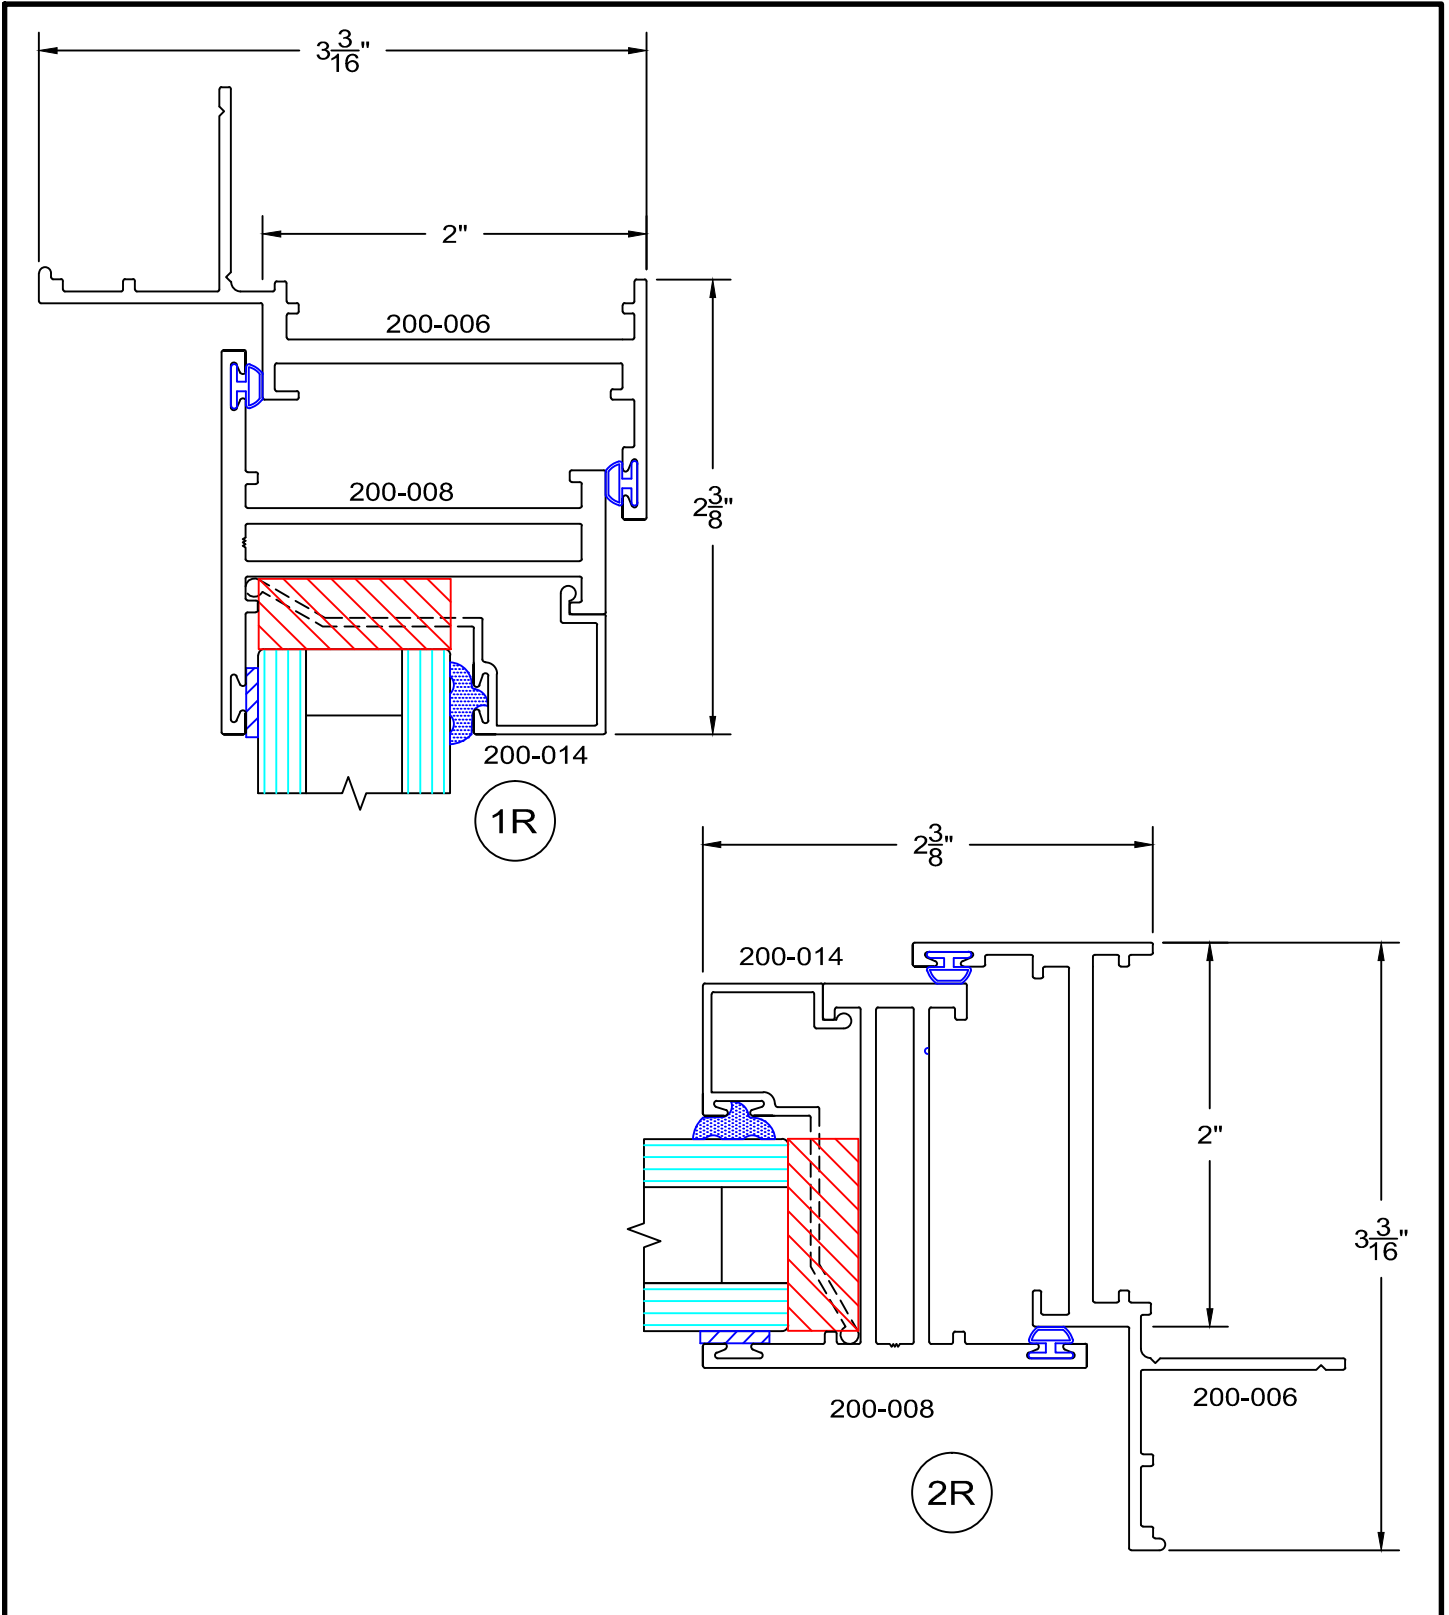

# 200 Series - nail on Casement details Inside glazed

full scale