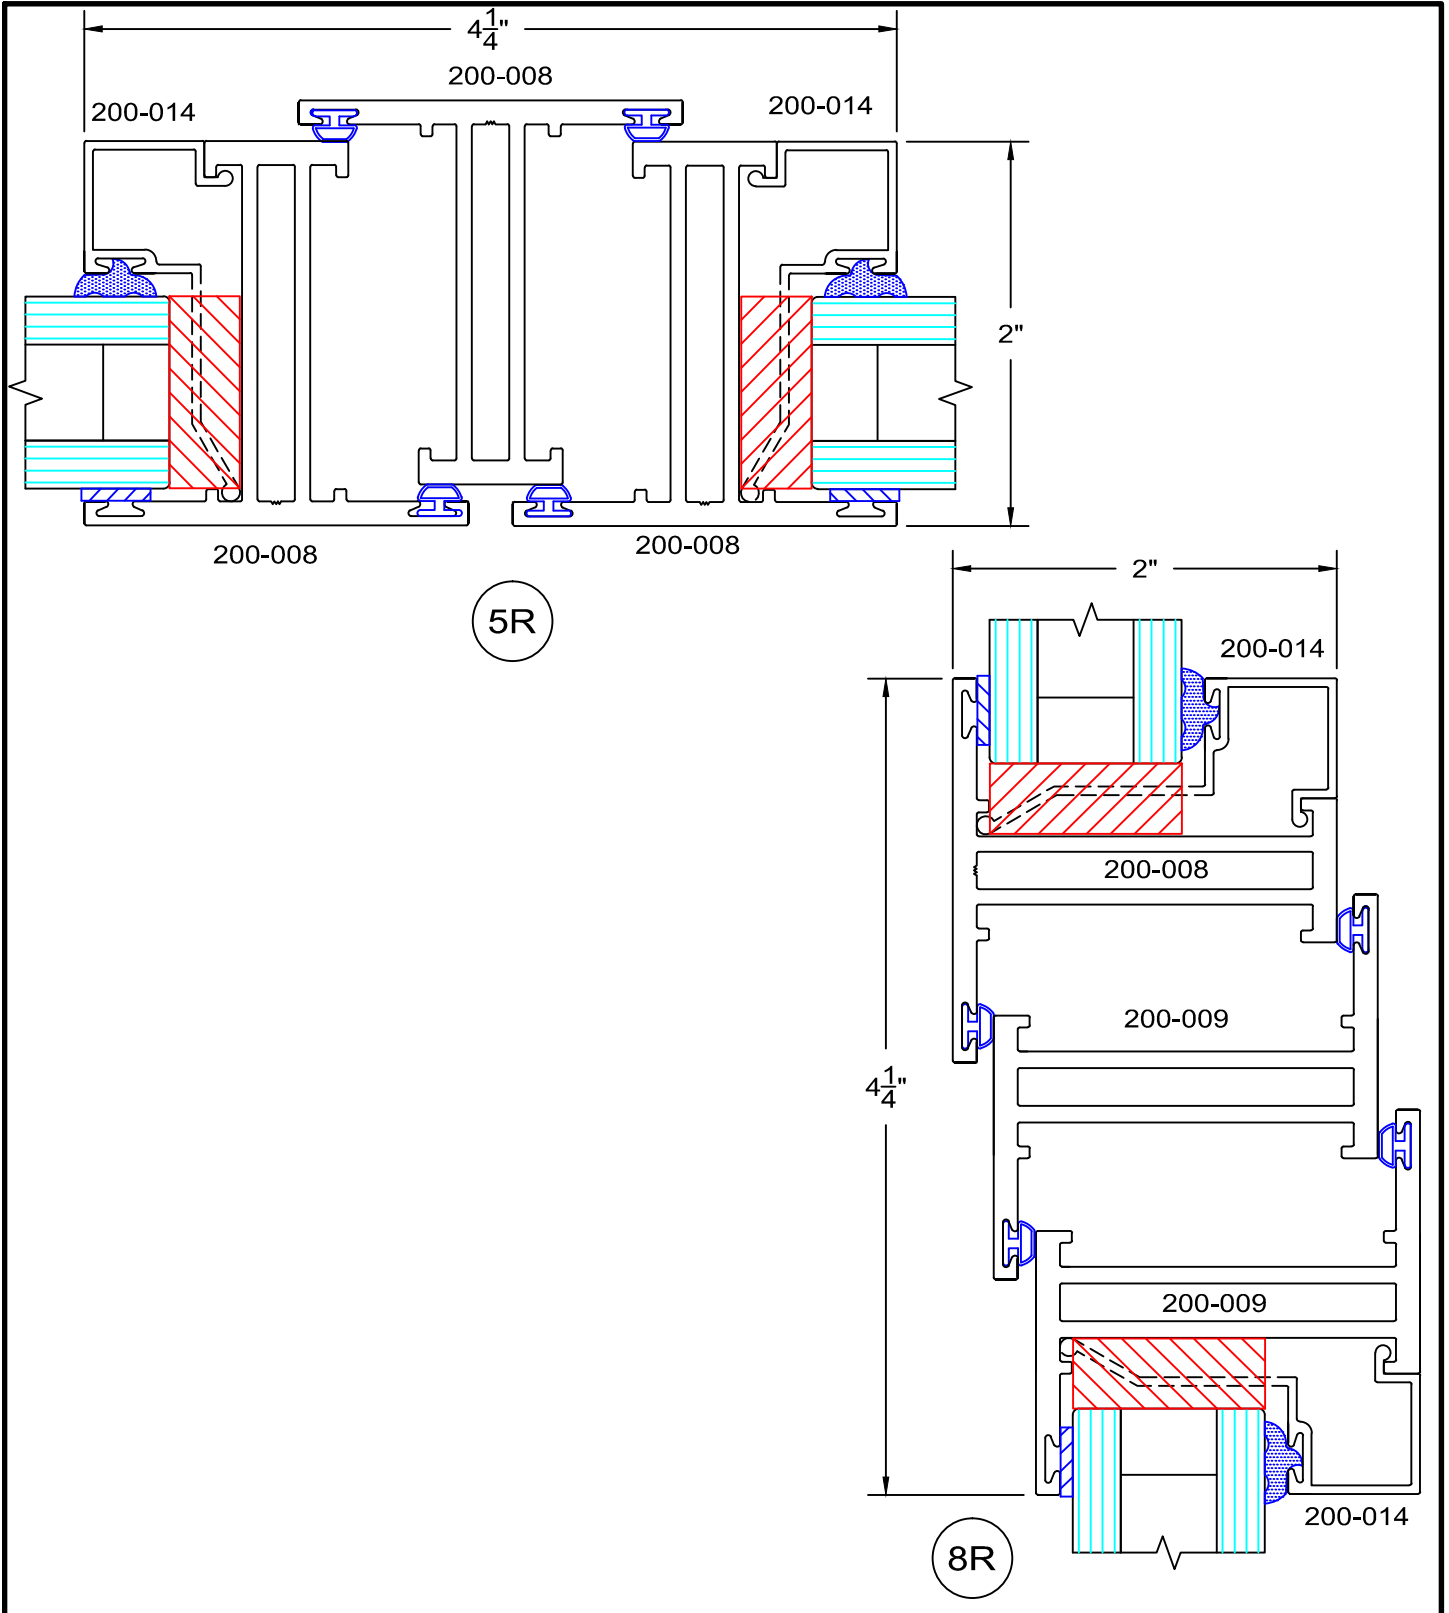

# 200 Series - nail on Casement details Inside glazed

full scale