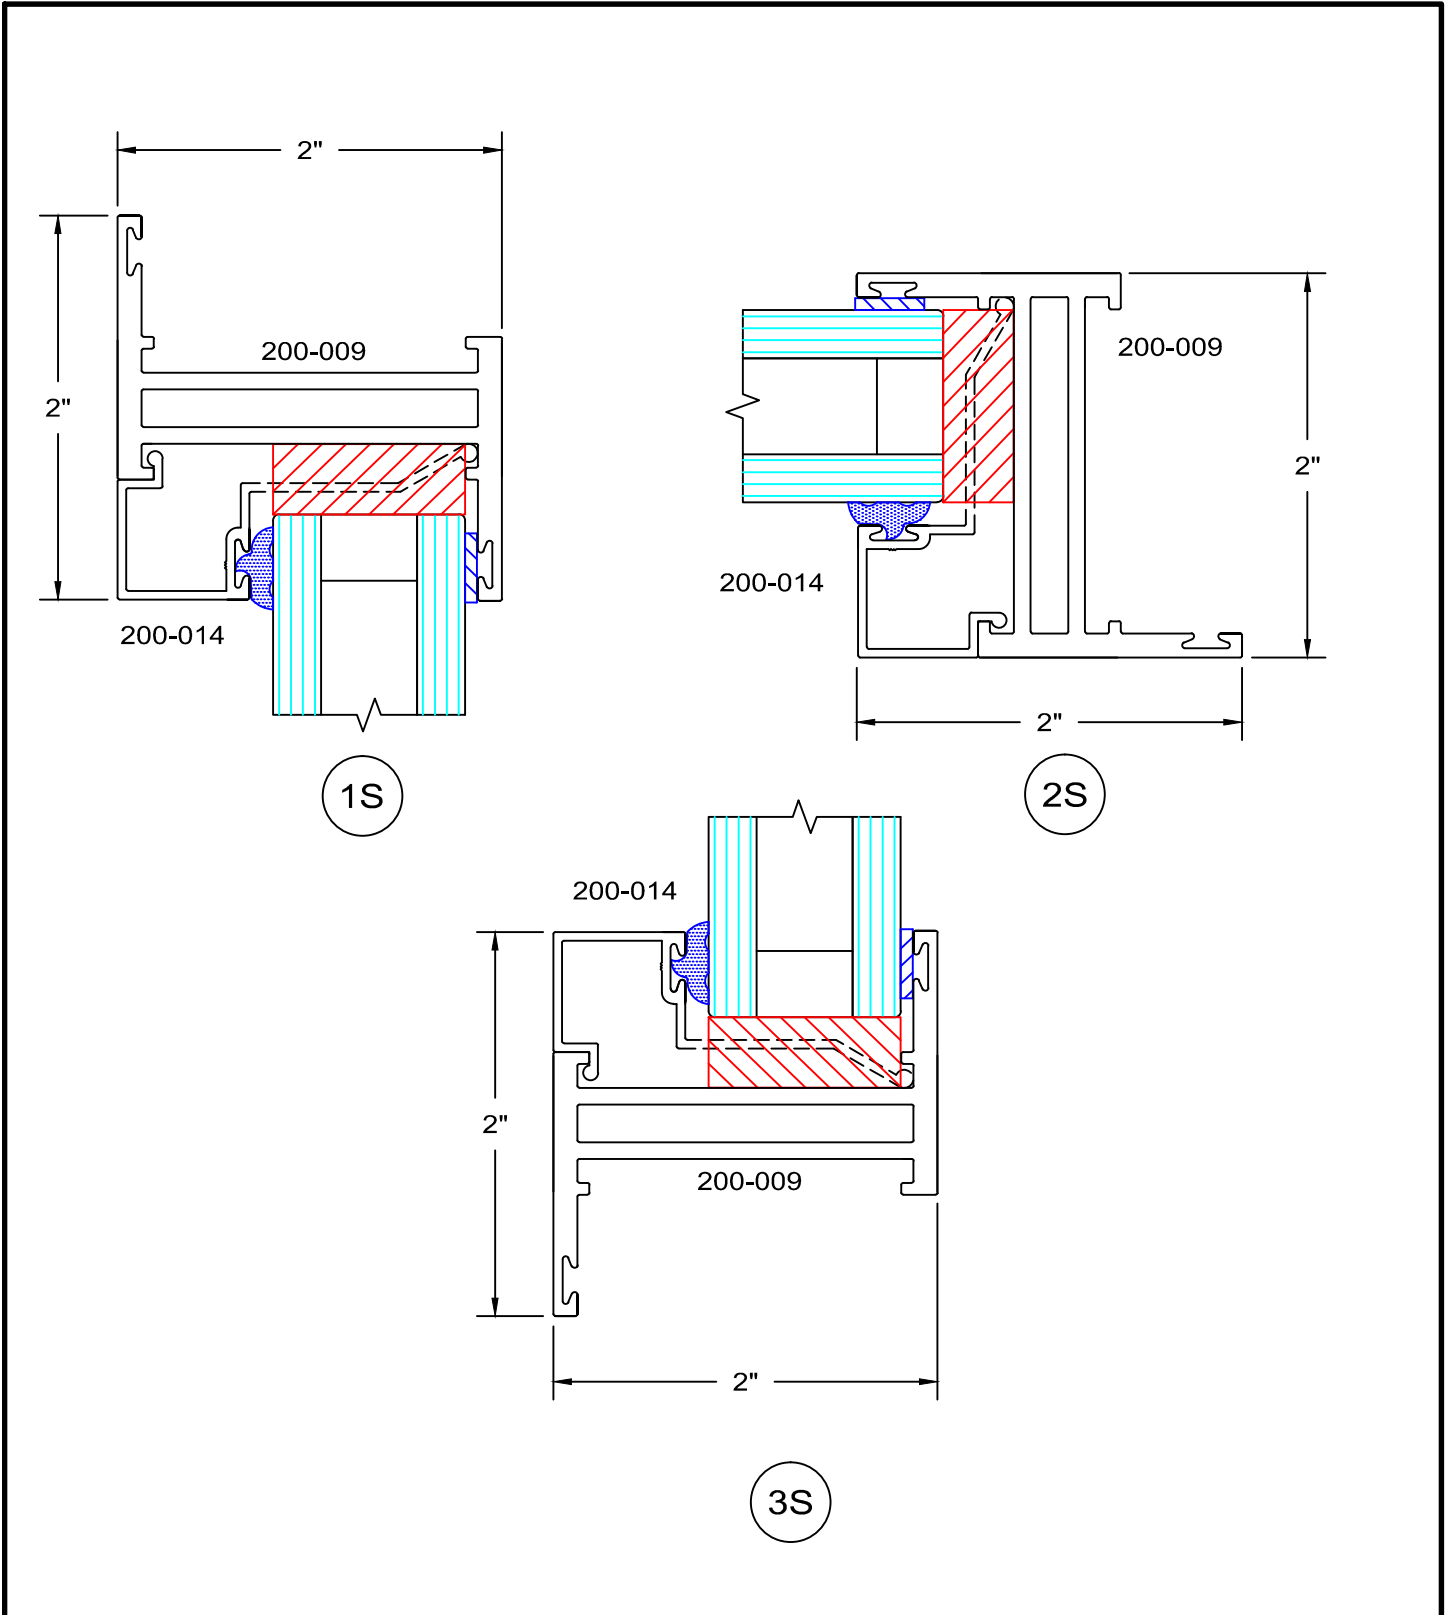

# 200 Series - Retrofit Awning elevations Outside glazed

# 200 Series - Retrofit Awning details Outside glazed

full scale

# 200 Series - Retrofit Awning details Outside glazed

full scale

12S

16S