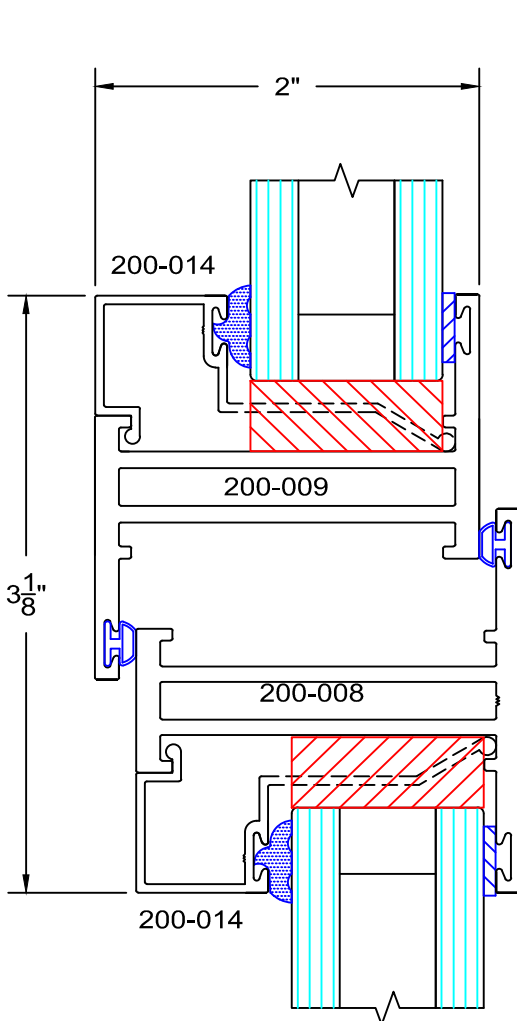

200 Series - Retrofit Awning details Outside glazed

full scale

12S