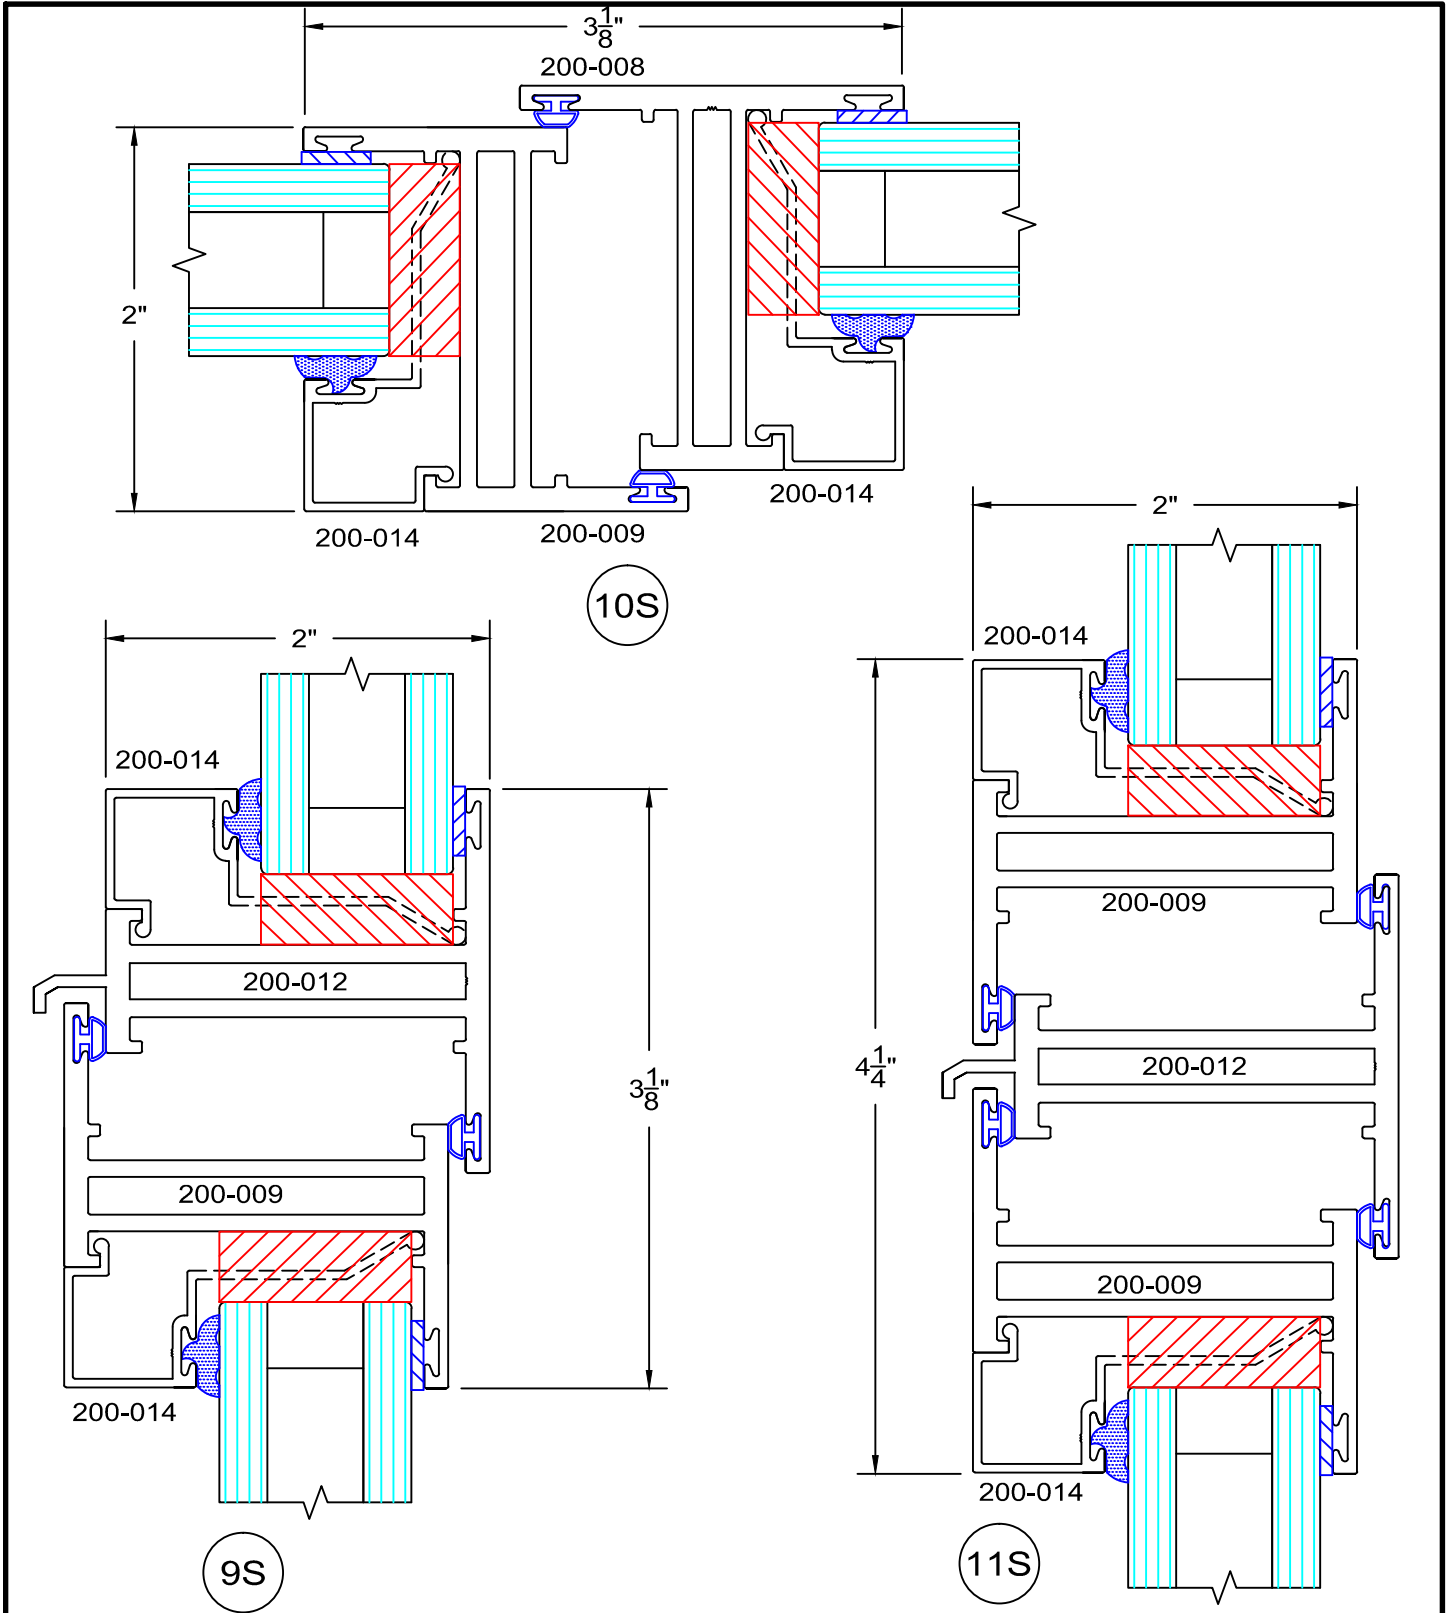

# 200 Series - Retrofit Awning elevations Outside glazed

# 200 Series - Retrofit Awning details Outside glazed

full scale

# 200 Series - Retrofit Awning details Outside glazed

full scale

12S

16S