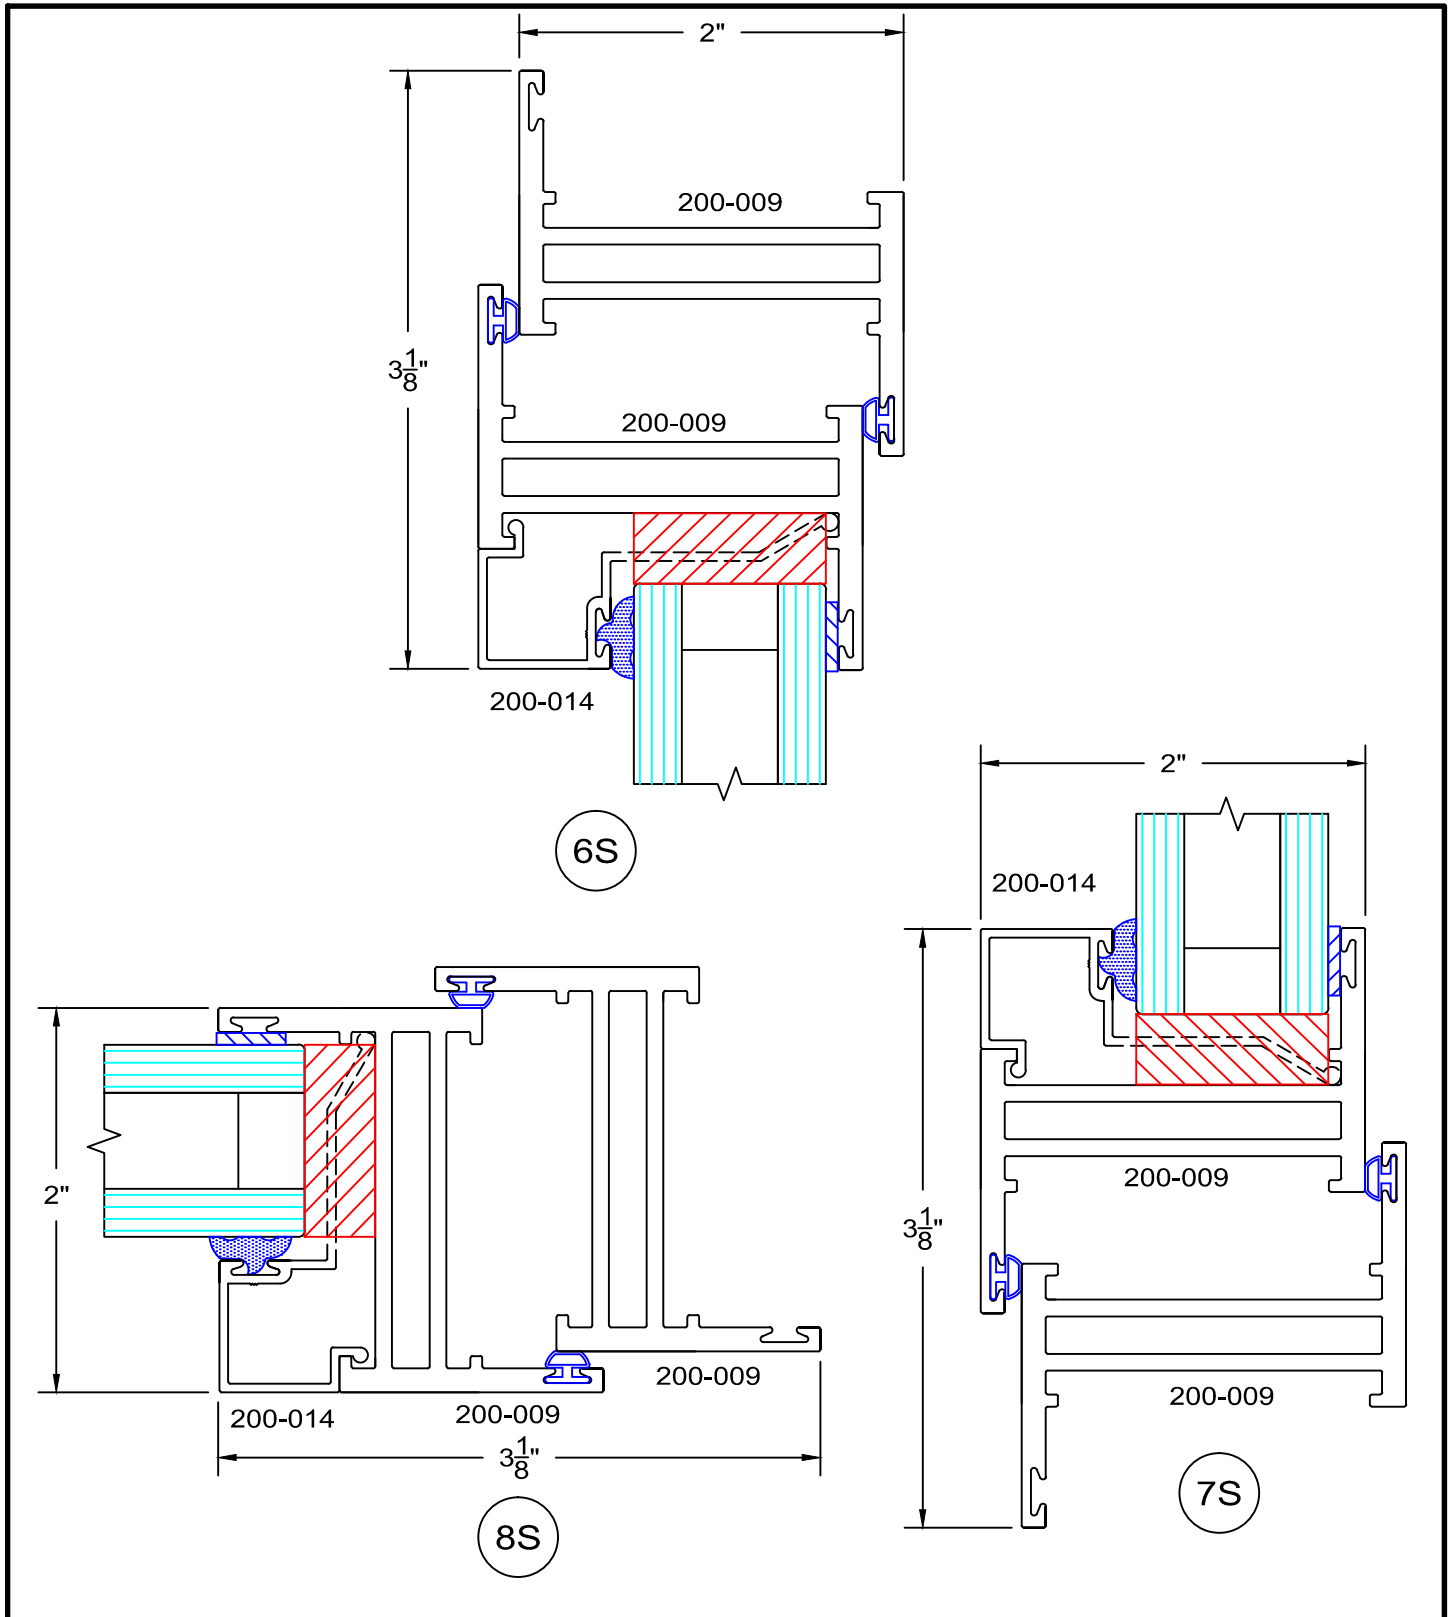

# 200 Series - Retrofit Awning elevations Outside glazed

# 200 Series - Retrofit Awning details Outside glazed

full scale

# 200 Series - Retrofit Awning details Outside glazed

full scale

12S

16S