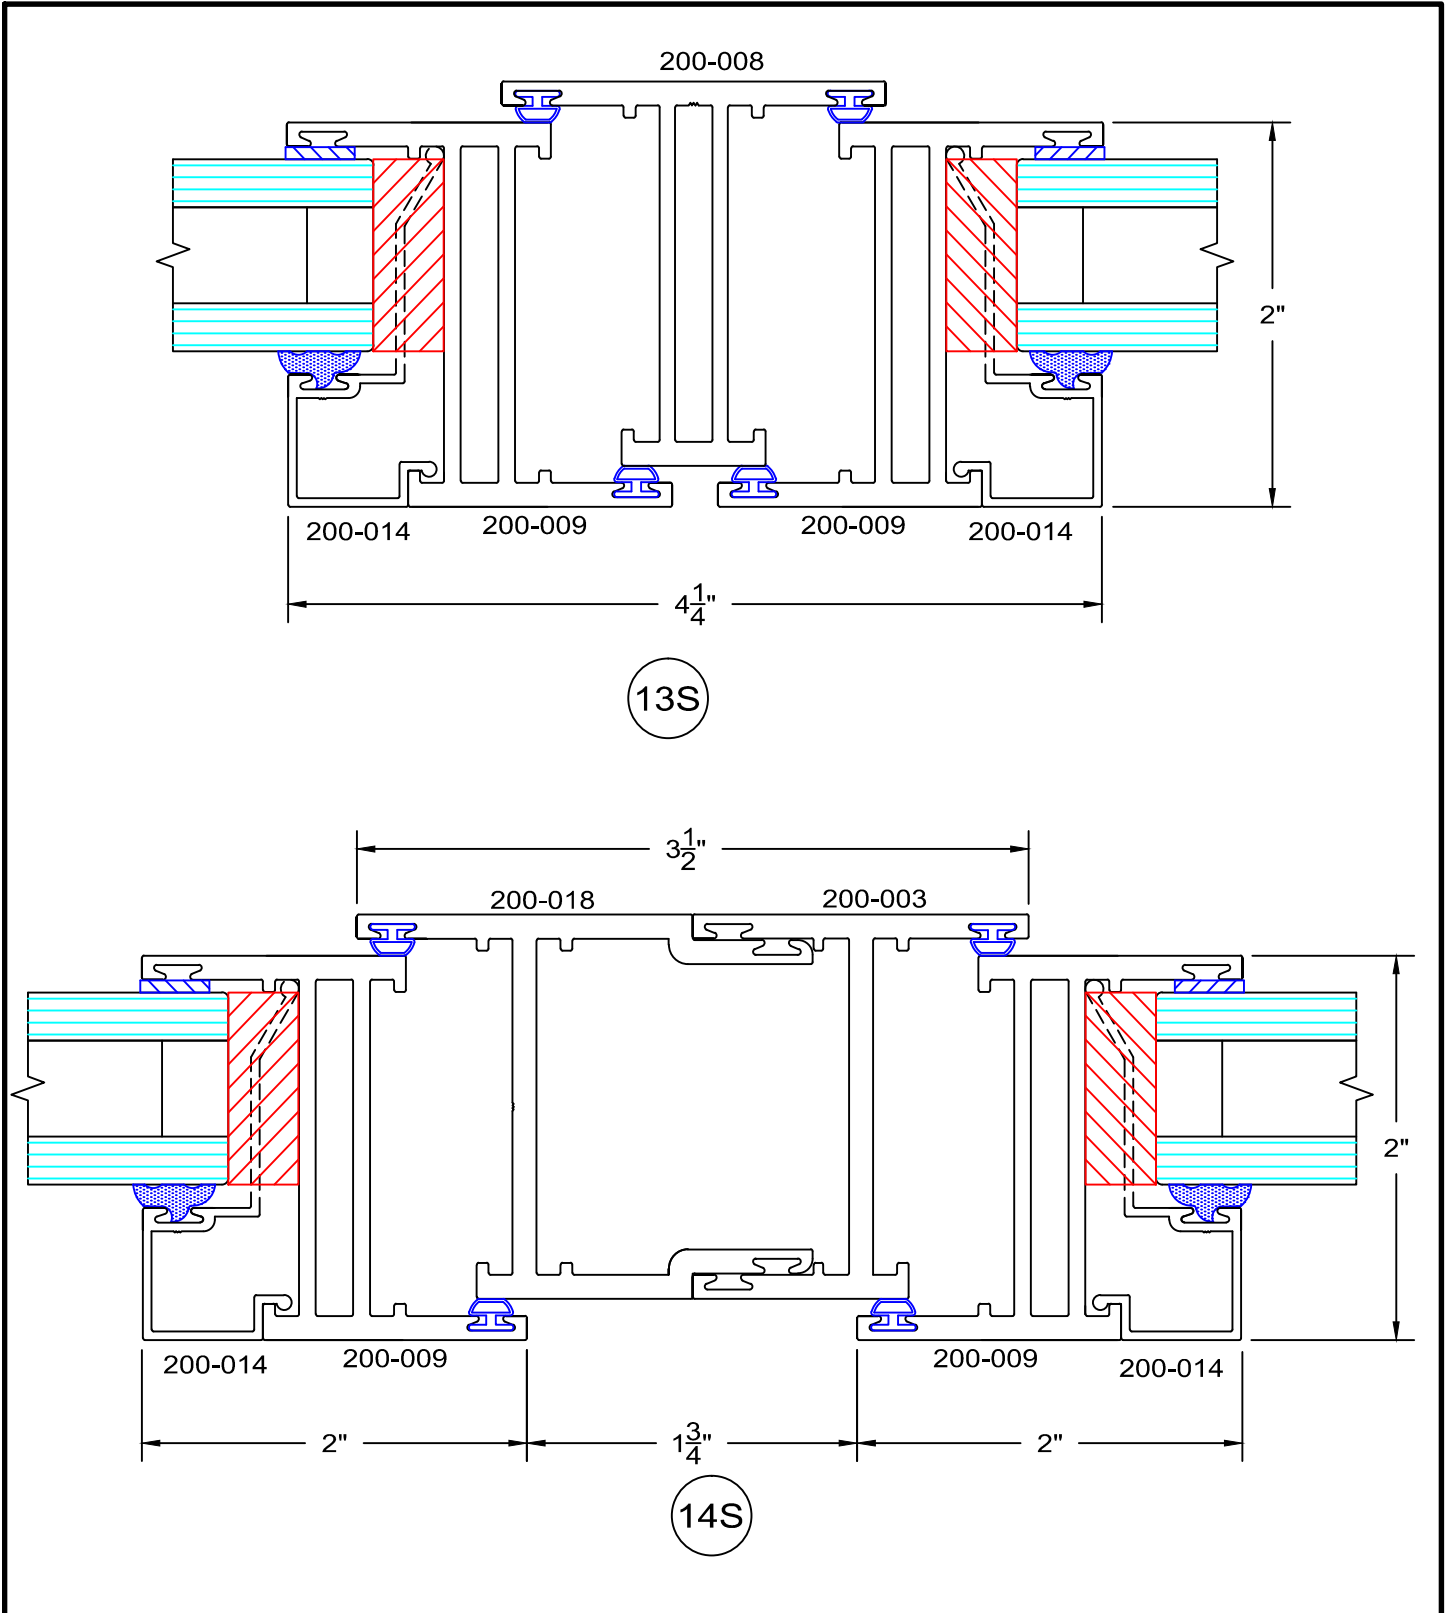

# 200 Series - Retrofit Awning details Outside glazed

full scale

# 200 Series - Retrofit Awning details Outside glazed

full scale

12S

16S