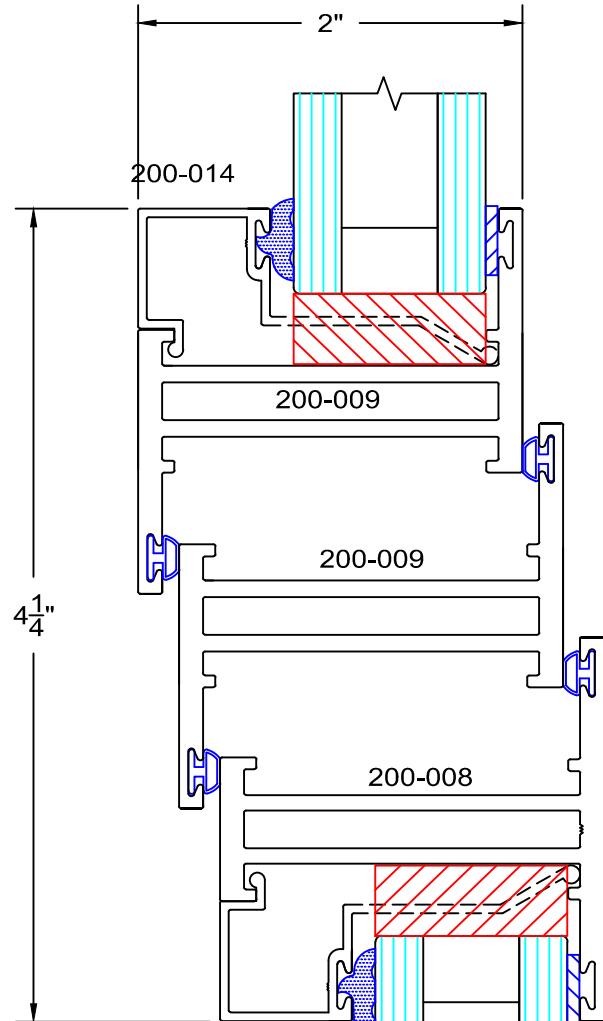

200 Series - Retrofit Awning details Outside glazed

full scale