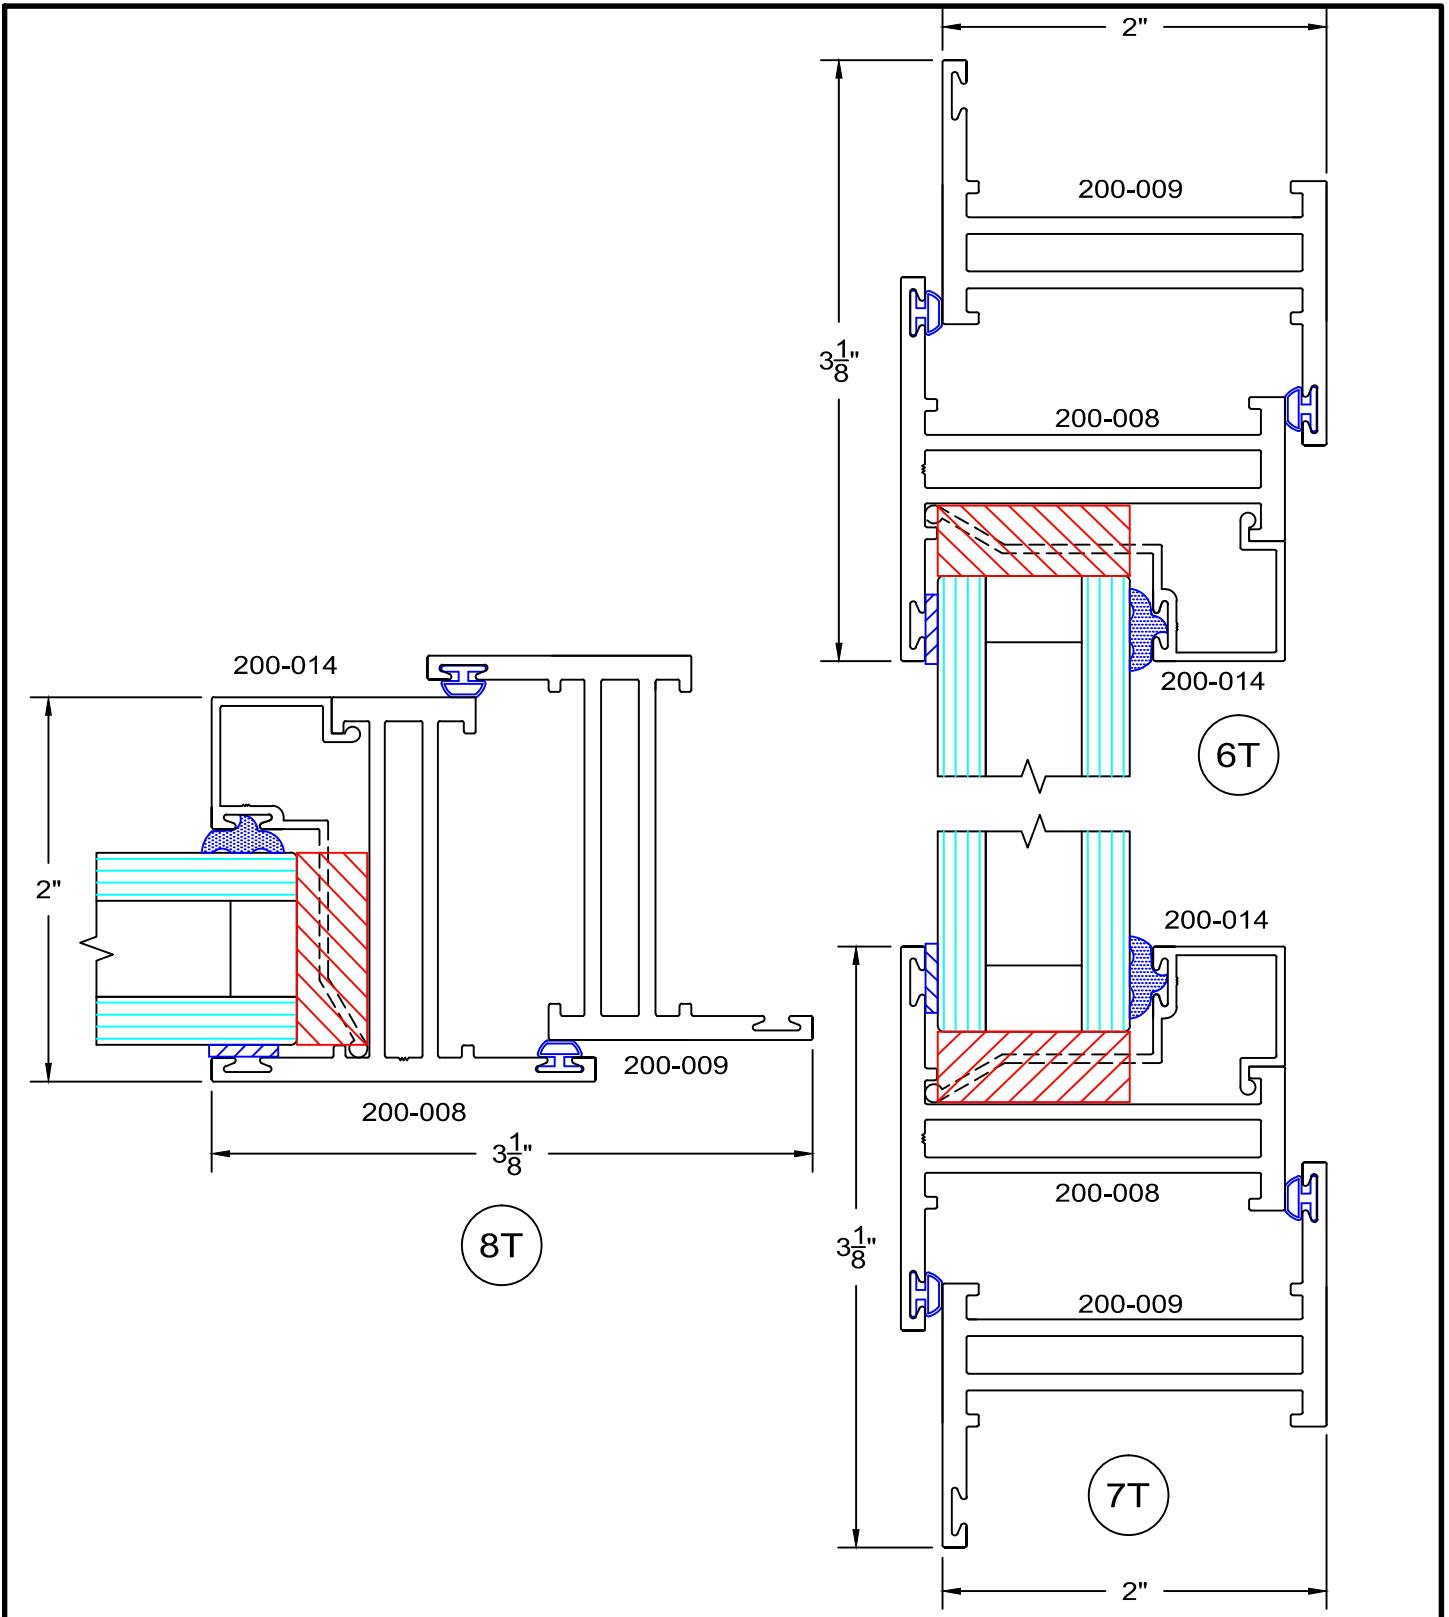

# 200 Series - Retrofit Awning details Inside glazed

full scale

# 200 Series - Retrofit Awning details Inside glazed

full scale

13T

14T

T8

12T

16T