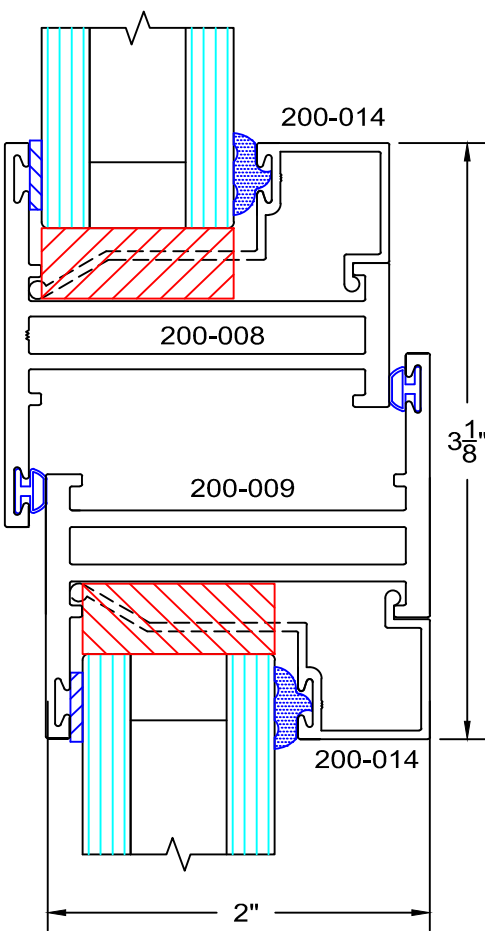

# 200 Series - Retrofit Awning details Inside glazed

full scale

13T

14T

T8

12T

16T