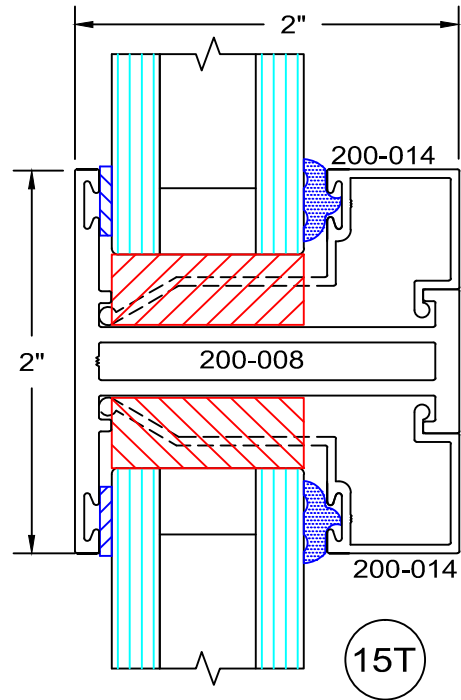

200 Series - Retrofit Awning details Inside glazed

full scale