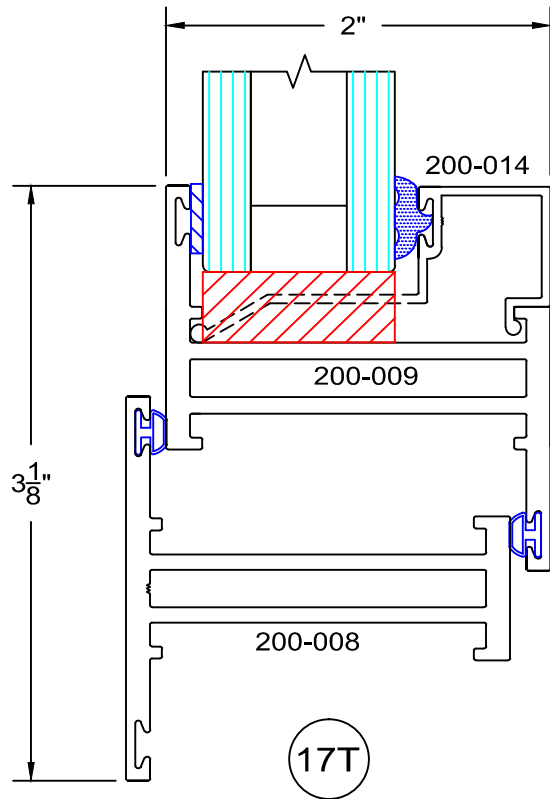

200 Series - Retrofit Awning details Inside glazed

full scale