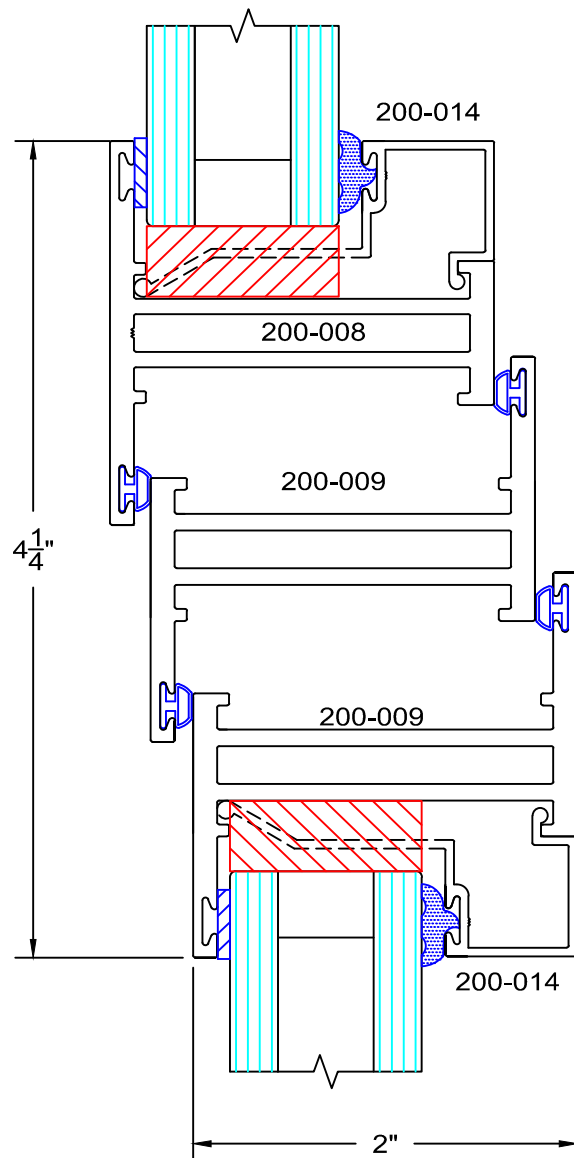

# 200 Series - Retrofit Awning details Inside glazed

full scale

13T

14T

T8

12T

16T