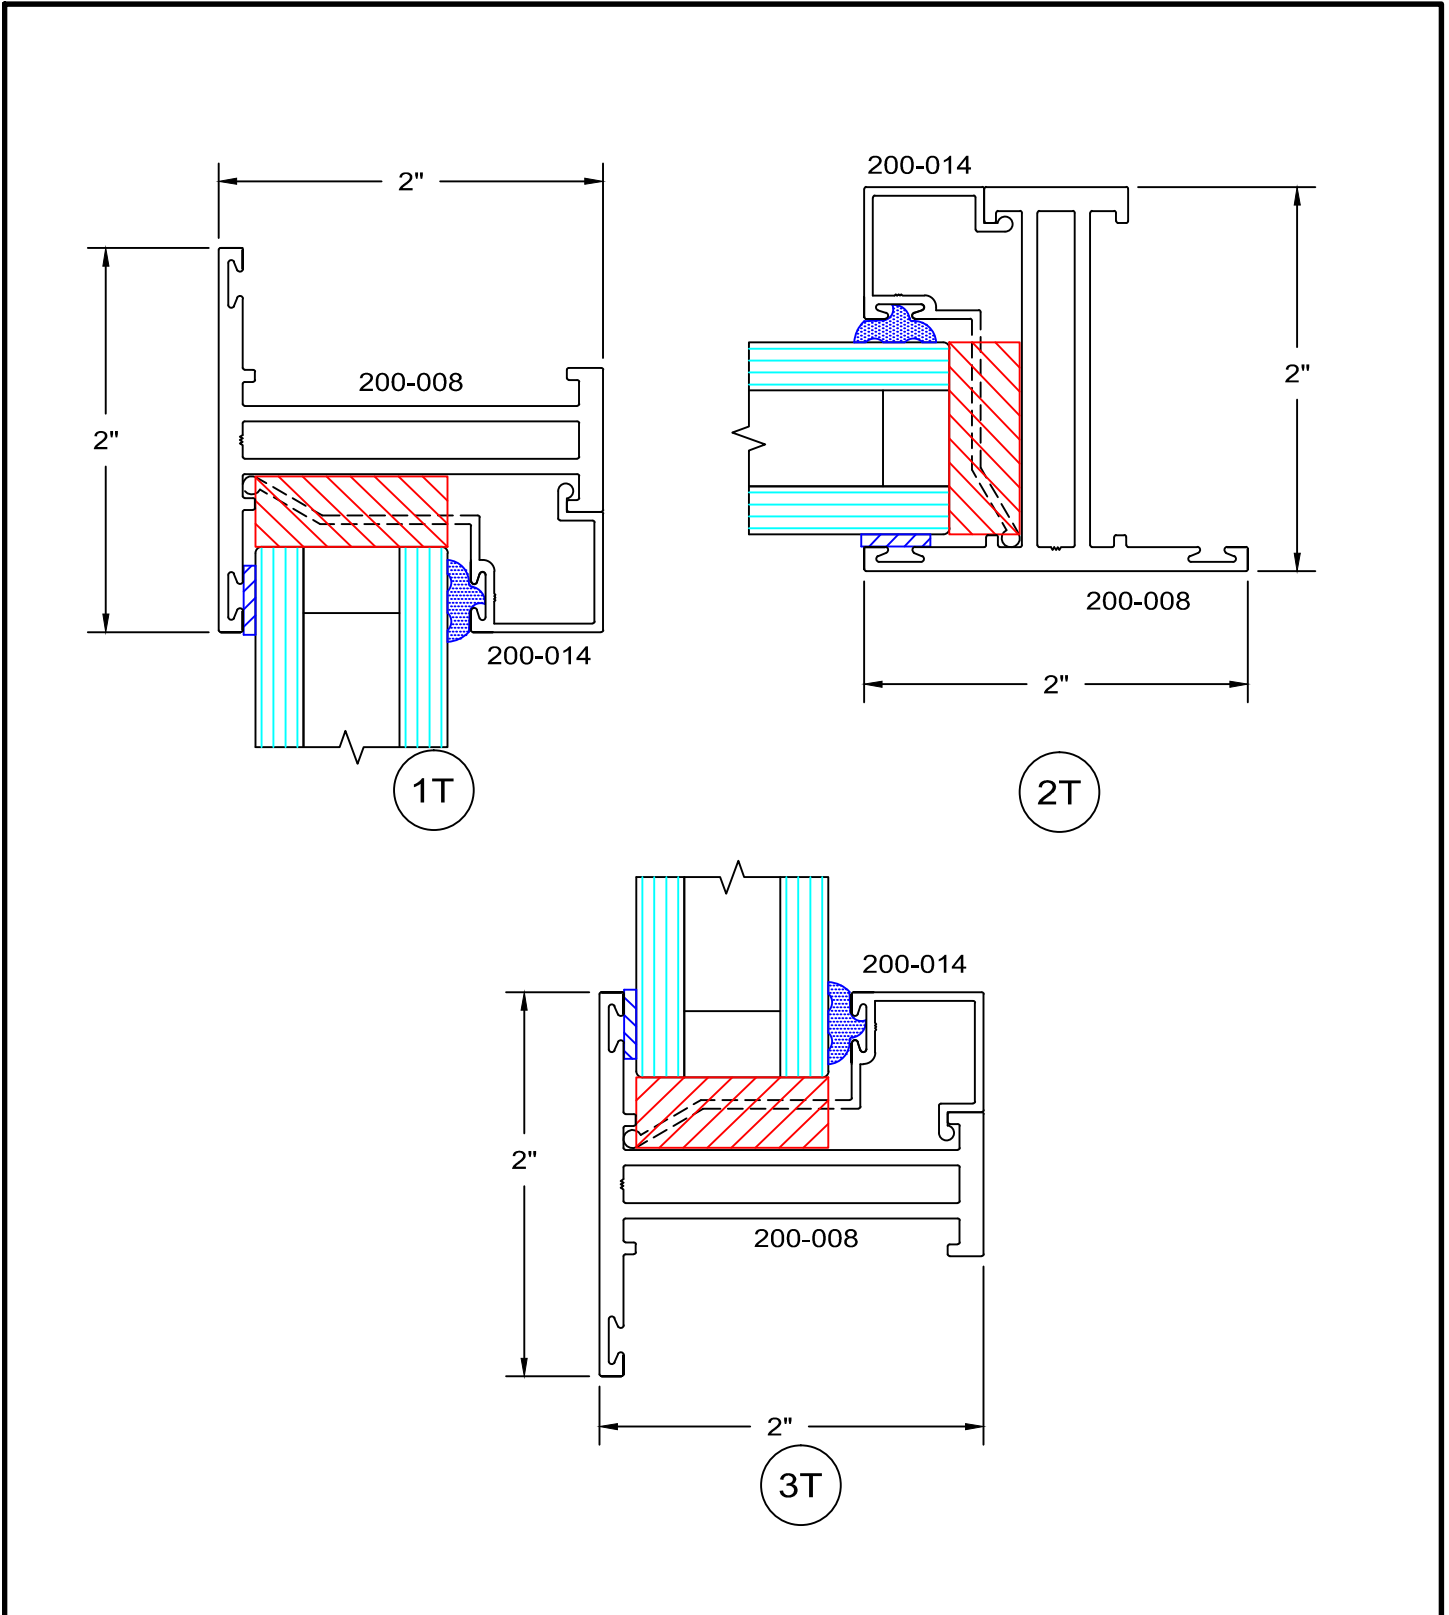

# 200 Series - Retrofit Awning details Inside glazed

full scale

# 200 Series - Retrofit Awning details Inside glazed

full scale

13T

14T

T8

12T

16T