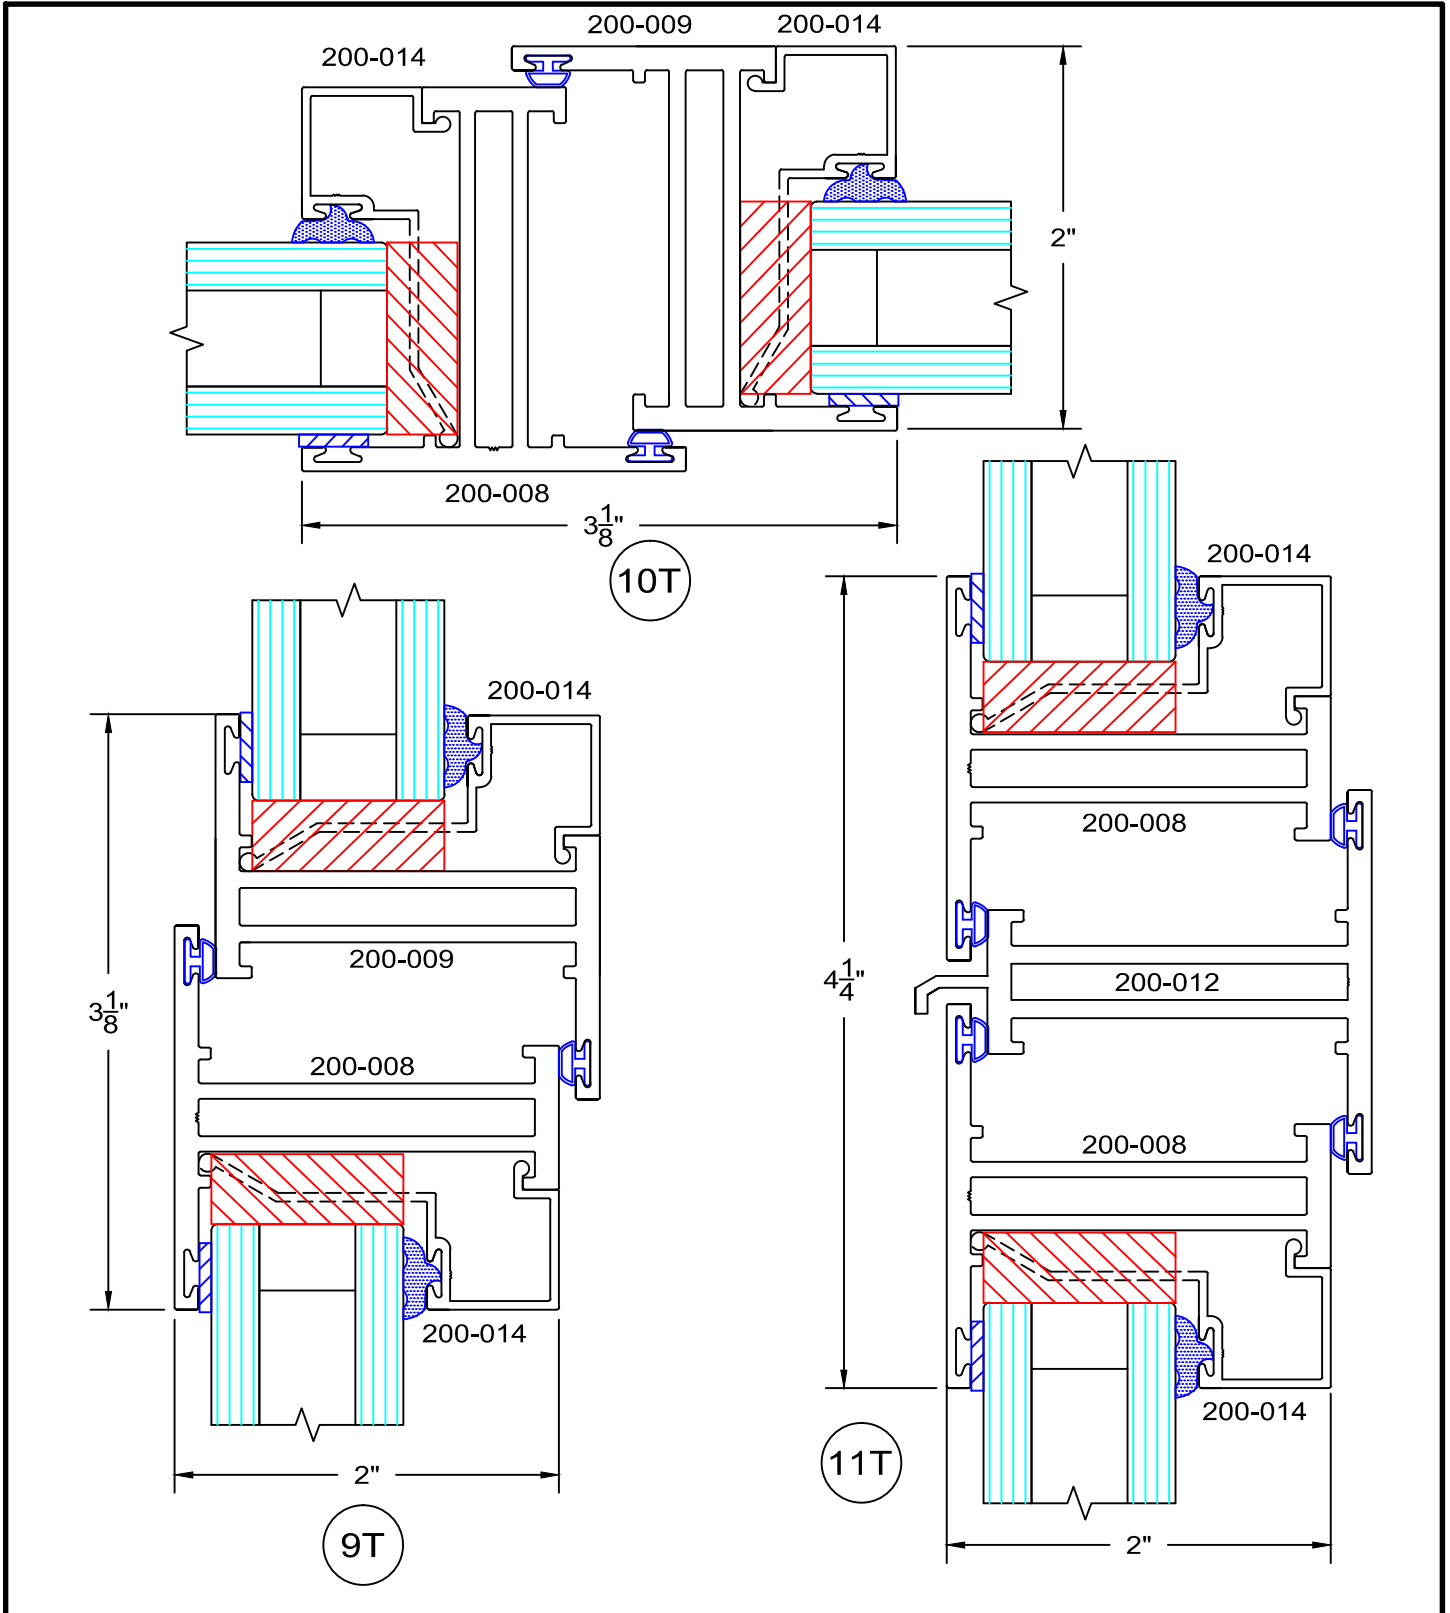

# 200 Series - Retrofit Awning details Inside glazed

full scale

# 200 Series - Retrofit Awning details Inside glazed

full scale

13T

14T

T8

12T

16T