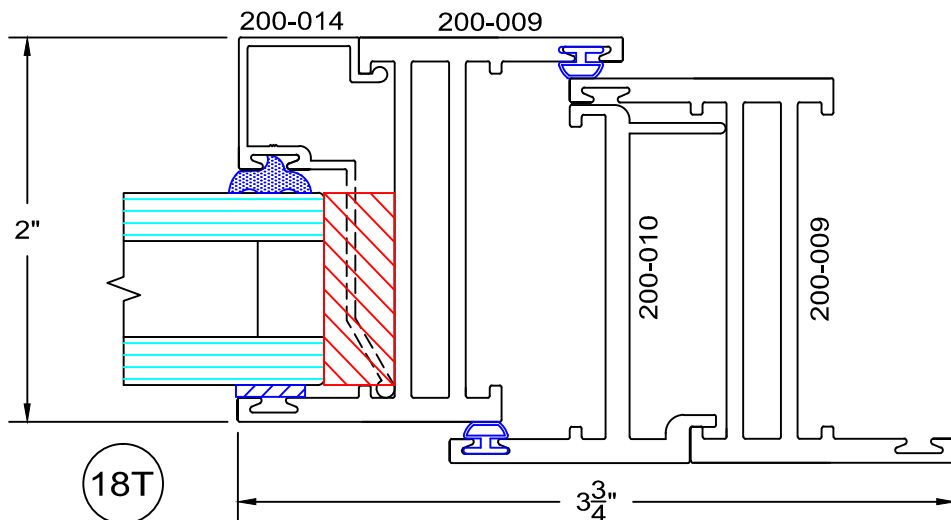

200 Series - Retrofit Awning details Inside glazed

full scale